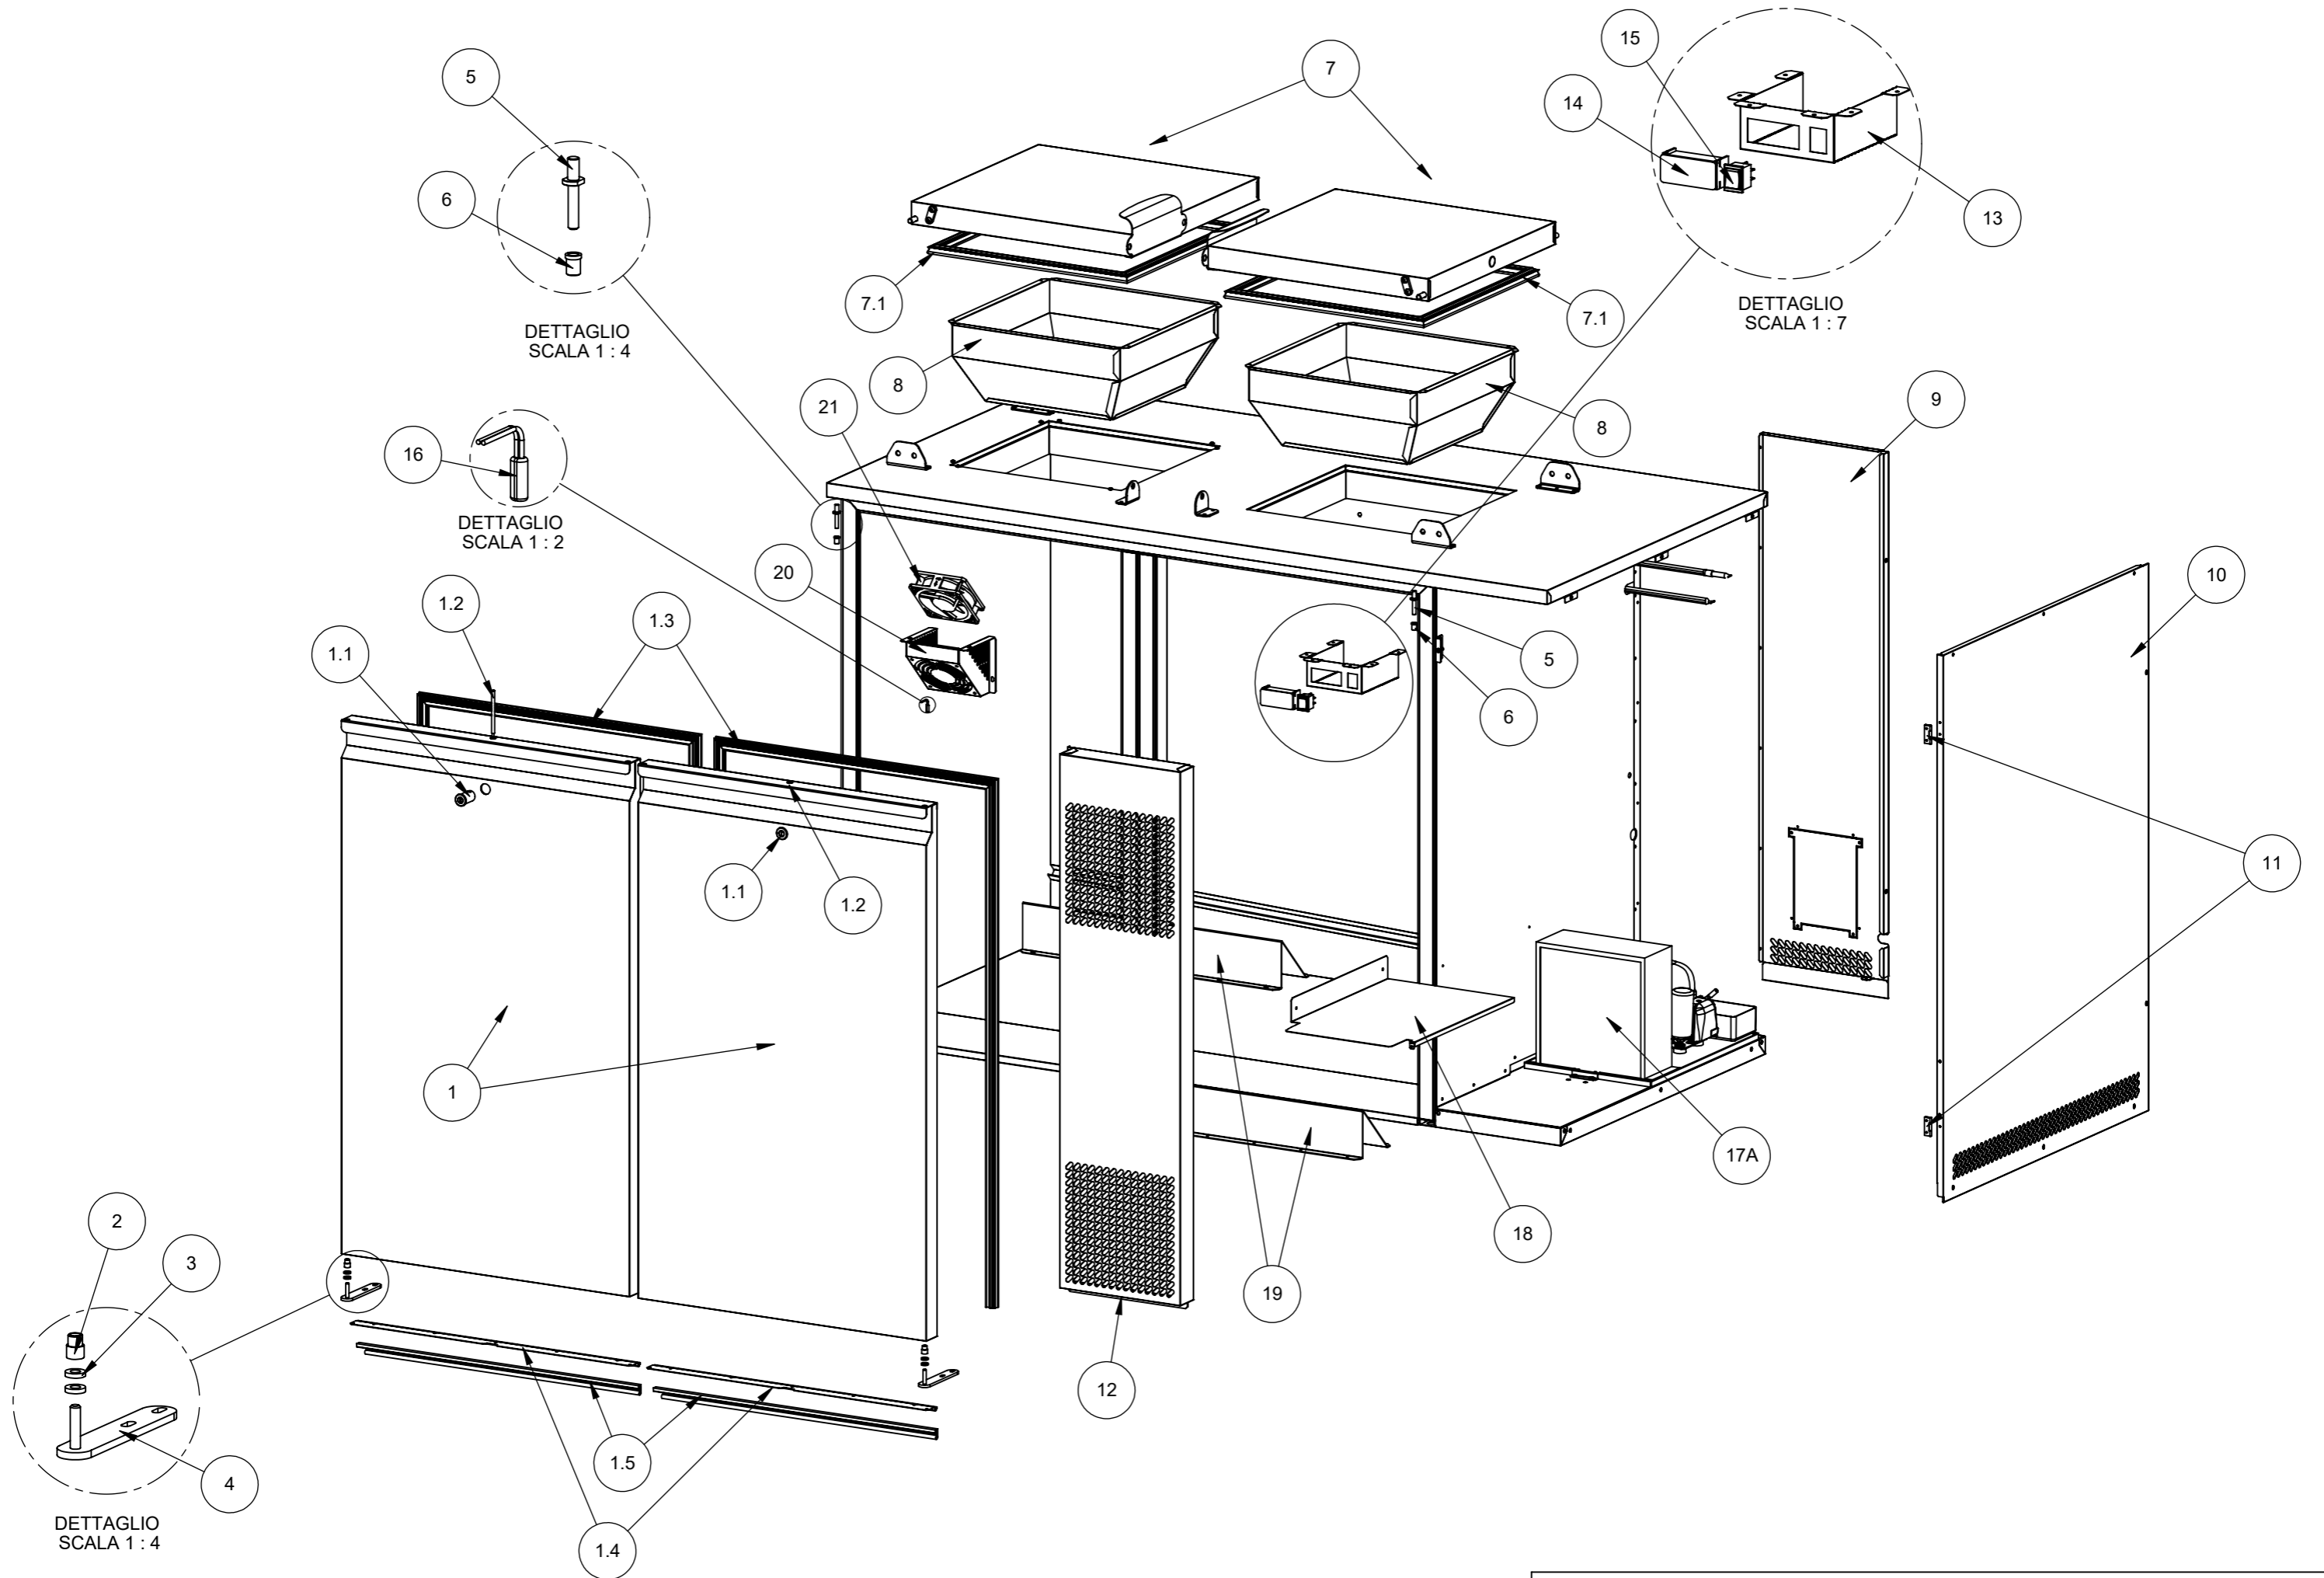

## COOL-LINE Abfallkühler **WASTE 240 / 2**

[Art. 3084102402]

MÖBEL PRODUKT / CABINET TYPE / MODÈLE MEUBLE								
<b>"XW01", "XW02", "XW03"</b>		<b>WASTE BOX 1,2,3 VANI PLUG-IN R290 / REMOTE</b>						
Explosionszeichnungsnr. / Drawing n. / Dessin n.	IMAP Artikelnr.	DESCRIZIONE	DEUTSCHE BESCHREIBUNG	ZU BEMERKEN	ENGLISH DESCRIPTION	NOTES	DESCRIPTIF FRANÇAIS	REMARQUE
1	XN19000*000	ASS.PORTA DX-SX SP. 60 WASTE BOX	TÜRE RECHTS-LINKS SP. 60 WASTE BOX- ABFALLKÜHLER	WASTE BOX PLUG-IN / REMOTE 1-2-3 TÜRIG	DOOR RIGHT-LEFT SP. 60 WASTE BOX	WASTE BOX PLUG-IN / REMOTE 1- 2-3 COMPARTMENT	PORTE GAUCHE-DROITE, ÉPAISSEUR 60	WASTE BOX PLUG-IN / REMOTE 1-2-3 COMPARTMENT
1.1	CGSE*024	SERR. Ø22 CHIAVE UGUALE S/PERNO COD.2873	SCHLOSS Ø22 GLEICHSCHLÜSSEL OHNE BOLZEN COD.2873	WASTE BOX PLUG-IN / REMOTE 1-2-3 TÜRIG	LOCK Ø22 SAME KEY WITHOUT BOLT COD.2873	WASTE BOX PLUG-IN / REMOTE 1- 2-3 COMPARTMENT	SERRURE Ø22 AVEC LA MÊME CLÉ SANS PIN COD.2873	WASTE BOX PLUG-IN / REMOTE 1-2-3 COMPARTMENT
1.2	CGSE*026	PERNO Ø6.5x90 PER SERRATURA "CGSE*024"	BOLZEN Ø6.5x90 FÜR "CGSE * 024" SCHLOSS	WASTE BOX PLUG-IN / REMOTE 1-2-3 TÜRIG	PIN Ø6.5x90 FOR "CGSE * 024" LOCK	WASTE BOX PLUG-IN / REMOTE 1- 2-3 COMPARTMENT	GOUPILLE Ø6.5x90 POUR SERRURE "CGSE * 024"	WASTE BOX PLUG-IN / REMOTE 1-2-3 COMPARTMENT
1.3	SG00G532G	GUARNIZ. 036 0644X1107 TRIPOLARE 3 LATI	DICHTUNG 036 0644X1107 DREIPOLIG- 3 SEITEN	WASTE BOX PLUG-IN / REMOTE 1-2-3 TÜRIG	GASKET 036 0644X1107 THREE- POLE 3 SIDES	WASTE BOX PLUG-IN / REMOTE 1- 2-3 COMPARTMENT	JOINT 036 0644X1107 TRIPOLAIRE 3 COTES	WASTE BOX PLUG-IN / REMOTE 1-2-3 COMPARTMENT
1.4	XN19000*205	PIASTRA FISS. GUARN. A STRISCIO PORTA WASTE BOX	FESTPLATTE FÜR DIE UNTERE TÜRDICHTUNG DES WASTES BOX/ABFALLKÜHLER	WASTE BOX PLUG-IN / REMOTE 1-2-3 TÜRIG	FIXED PLATE WASTE BOX DOOR STRIP GASKET	WASTE BOX PLUG-IN / REMOTE 1- 2-3 COMPARTMENT	PLAQUE DE FIXATION BANDE JOINT PORTE	WASTE BOX PLUG-IN / REMOTE 1-2-3 COMPARTMENT
1.5	SG02G004	GUARNIZ. PORTA A STRISCIO 2302	UNTERE DICHTUNG DER TÜRE 2302	WASTE BOX PLUG-IN / REMOTE 1-2-3 TÜRIG	STRIP DOOR GASKET 2302	WASTE BOX PLUG-IN / REMOTE 1- 2-3 COMPARTMENT	JOINT DE PORTE À BANDE 2302	WASTE BOX PLUG-IN / REMOTE 1-2-3 COMPARTMENT
2	SG07*002	BOCCOLA OTTONE PER PERNO Ø7 PORTA SP. 8.5 TAV.	MESSING TEIL FÜR BOLZEN Ø7 TÜRE DICKE 8.5	WASTE BOX PLUG-IN / REMOTE 1-2-3 TÜRIG	BRASS BUSH FOR PIN Ø7 DOOR TH. 8.5	WASTE BOX PLUG-IN / REMOTE 1- 2-3 COMPARTMENT	DOUILLE LAITON POUR AXE Ø7 PORTE TH. 8,5	WASTE BOX PLUG-IN / REMOTE 1-2-3 COMPARTMENT
3	CGR07001	RONDELLA PIANA NERA PORTA 7X14XH=3	SCHWARZE FLACHE UNTERLEGSCHLEIBE FÜR TÜRE 7X14XH = 3	WASTE BOX PLUG-IN / REMOTE 1-2-3 TÜRIG	BLACK FLAT WASHER DOOR 7X14XH = 3	WASTE BOX PLUG-IN / REMOTE 1- 2-3 COMPARTMENT	RONDELLE PLATE NOIRE PORTE 7X14XH = 3	WASTE BOX PLUG-IN / REMOTE 1-2-3 COMPARTMENT
4	XZL1000*000	ASS.STAFFA INFERIORE WASTE BOX	UNTERE HALTERUNG FÜR WASTE BOX/ABFALLKÜHLER	WASTE BOX PLUG-IN / REMOTE 1-2-3 TÜRIG	LOWER BRACKET WASTE BOX	WASTE BOX PLUG-IN / REMOTE 1- 2-3 COMPARTMENT	SUPPORT INFÉRIEUR	WASTE BOX PLUG-IN / REMOTE 1-2-3 COMPARTMENT
5	CGPE*005	PERNO Ø 7 mm FILETT. M8 C/SEDE PER CHIAVE 12 L=50	BOLZEN Ø 7 mm GEWINDE M8 C / SITZ FÜR SCHLÜSSEL 12 L = 50	WASTE BOX PLUG-IN / REMOTE 1-2-3 TÜRIG	PIN Ø 7 mm THREAD M8 C / SEAT FOR KEY 12 L = 50	WASTE BOX PLUG-IN / REMOTE 1- 2-3 COMPARTMENT	BROCHE Ø 7 mm FILETAGE M8 C / SIÈGE POUR CLÉ 12 L = 50	WASTE BOX PLUG-IN / REMOTE 1-2-3 COMPARTMENT
6	SG07*001	BOCCOLA OTTONE PER PERNO Ø7 PORTA TAV. REF.	MESSING TEIL FÜR BOLZEN Ø7 TÜRE	WASTE BOX PLUG-IN / REMOTE 1-2-3 TÜRIG	BRASS BUSH FOR PIN Ø7	WASTE BOX PLUG-IN / REMOTE 1- 2-3 COMPARTMENT	DOUILLE LAITON POUR AXE Ø7	WASTE BOX PLUG-IN / REMOTE 1-2-3 COMPARTMENT
7	XN20000*000	ASS.SPORTELLO SUPERIORE DX-SX WASTE BOX	OBERE TÜR RECHTS-LINKS WASTE	WASTE BOX PLUG-IN / REMOTE 1-2-3 TÜRIG	UPPER LEFT-RIGHT WASTE BOX DOOR	WASTE BOX PLUG-IN / REMOTE 1- 2-3 COMPARTMENT	PORTE SUPÉRIEURE GAUCHE- DROITE	WASTE BOX PLUG-IN / REMOTE 1-2-3 COMPARTMENT
7.1	SG00G533G	GUARNIZ. 036 0450X0450 TRIPOLARE	DICHTUNG 036 0450X0450 DREIPOLIG	WASTE BOX PLUG-IN / REMOTE 1-2-3 TÜRIG	GASKET 036 0450X0450 TRIPOLAR	WASTE BOX PLUG-IN / REMOTE 1- 2-3 COMPARTMENT	JOINT 036 0450X0450 TRIPOLAIRE	WASTE BOX PLUG-IN / REMOTE 1-2-3 COMPARTMENT
8	XZI7000*000	ASS.CONVOGLIATORE/IMBUTO PER RIFIUTI WASTE BOX	TRICHTER FÜR WASTE-ABFALLKÜHLER	WASTE BOX PLUG-IN / REMOTE 1-2-3 TÜRIG	CONVEYOR / FUNNEL FOR WASTE BOX	WASTE BOX PLUG-IN / REMOTE 1- 2-3 COMPARTMENT	CONVOYEUR / ENTONNOIR	WASTE BOX PLUG-IN / REMOTE 1-2-3 COMPARTMENT
9	XZI4000*020	LAM.POST.COPERTURA VANO MOTORE WASTE BOX	HINTERE BLECHABDECKUNG MOTORRAUM WASTE -ABFALLKÜHLER	WASTE BOX PLUG-IN / REMOTE 1-2-3 TÜRIG	REAR SHEET COVER ENGINE COMPARTMENT WASTE BOX	WASTE BOX PLUG-IN / REMOTE 1- 2-3 COMPARTMENT	FEUILLE TÔLE ARRIÈRE POUR COUVERCLE DE COMPARTIMENT MOTEUR	WASTE BOX PLUG-IN / REMOTE 1-2-3 COMPARTMENT
10	XZI5000*010	LAM.LATERALE COPERTURA VANO MOTORE WASTE BOX	SEITLICHE BLECHABDECKUNG MOTORRAUM WASTE -ABFALLKÜHLER	WASTE BOX PLUG-IN / REMOTE 1-2-3 TÜRIG	LATERAL SHEET COVER ENGINE COMPARTMENT WASTE BOX	WASTE BOX PLUG-IN / REMOTE 1- 2-3 COMPARTMENT	FEUILLE TÔLE LATERAL POUR COUVERCLE DE COMPARTIMENT MOTEUR	WASTE BOX PLUG-IN / REMOTE 1-2-3 COMPARTMENT
11	CGCE*026	CERNIERA A LIBRO INOX ART.120 40mm x 26mm	EDELSTAHLSCHARNIER ART.120 40mm x 26mm	WASTE BOX PLUG-IN / REMOTE 1-2-3 TÜRIG	STAINLESS STEEL HINGE ART.120 40mm x 26mm	WASTE BOX PLUG-IN / REMOTE 1- 2-3 COMPARTMENT	CHARNIÈRE PLIANTE EN ACIER INOXYDABLE ART.120 40mm x 26mm	WASTE BOX PLUG-IN / REMOTE 1-2-3 COMPARTMENT
12	XZI6001*010	PANN. FRONT. SENZA F/ELETT. COPERTURA V.M. WASTE	FRONTPLATTE OHNE LOCH FÜR ELEKTRONIKABDECKUNG WASTE - ABFALLKÜHLER	WASTE BOX PLUG-IN / REMOTE 1-2-3 TÜRIG	FRONT PANEL WITHOUT HOLE FOR ELECTRONICS COVER MOTOR DEPT. WASTE	WASTE BOX PLUG-IN / REMOTE 1- 2-3 COMPARTMENT	PANNEAU FRONTAL SANS TROU ÉLECTRONIQUE COUVERCLE DU COMPARTIMENT MOTEUR	WASTE BOX PLUG-IN / REMOTE 1-2-3 COMPARTMENT
13	XZL3000*000	LAMIERA SUPPORTO ELETTRONICA WASTE BOX	ELEKTRONISCHES UNTERSTÜTZUNGSBLECH FÜR WASTE BOX-ABFALLKÜHLER	WASTE BOX PLUG-IN / REMOTE 1-2-3 TÜRIG	WASTE BOX ELECTRONIC SUPPORT SHEET METAL	WASTE BOX PLUG-IN / REMOTE 1- 2-3 COMPARTMENT	FICHE TÔLE DE SUPPORT ÉLECTRONIQUE	WASTE BOX PLUG-IN / REMOTE 1-2-3 COMPARTMENT
14	UNEL*081	TELETERM. EVCO mod. EV3 X21 N7VH	TELETERM. EVCO-Mod. EV3 X21 N7VH	WASTE BOX PLUG-IN / REMOTE 1-2-3 TÜRIG	TELETERM. EVCO mod. EV3 X21 N7VH	WASTE BOX PLUG-IN / REMOTE 1- 2-3 COMPARTMENT	TELETERM. EVCO mod. EV3 X21 N7VH	WASTE BOX PLUG-IN / REMOTE 1-2-3 COMPARTMENT
15	UN00*075	INTERRUTTORE GENERALE ON-OFF VERDE	ALLGEMEINER SCHALTER EIN-AUS GRÜN	WASTE BOX PLUG-IN / REMOTE 1-2-3 TÜRIG	GREEN ON-OFF GENERIC SWITCH	WASTE BOX PLUG-IN / REMOTE 1- 2-3 COMPARTMENT	INTERRUPTEUR GÉNÉRAL VERT ON- OFF	WASTE BOX PLUG-IN / REMOTE 1-2-3 COMPARTMENT