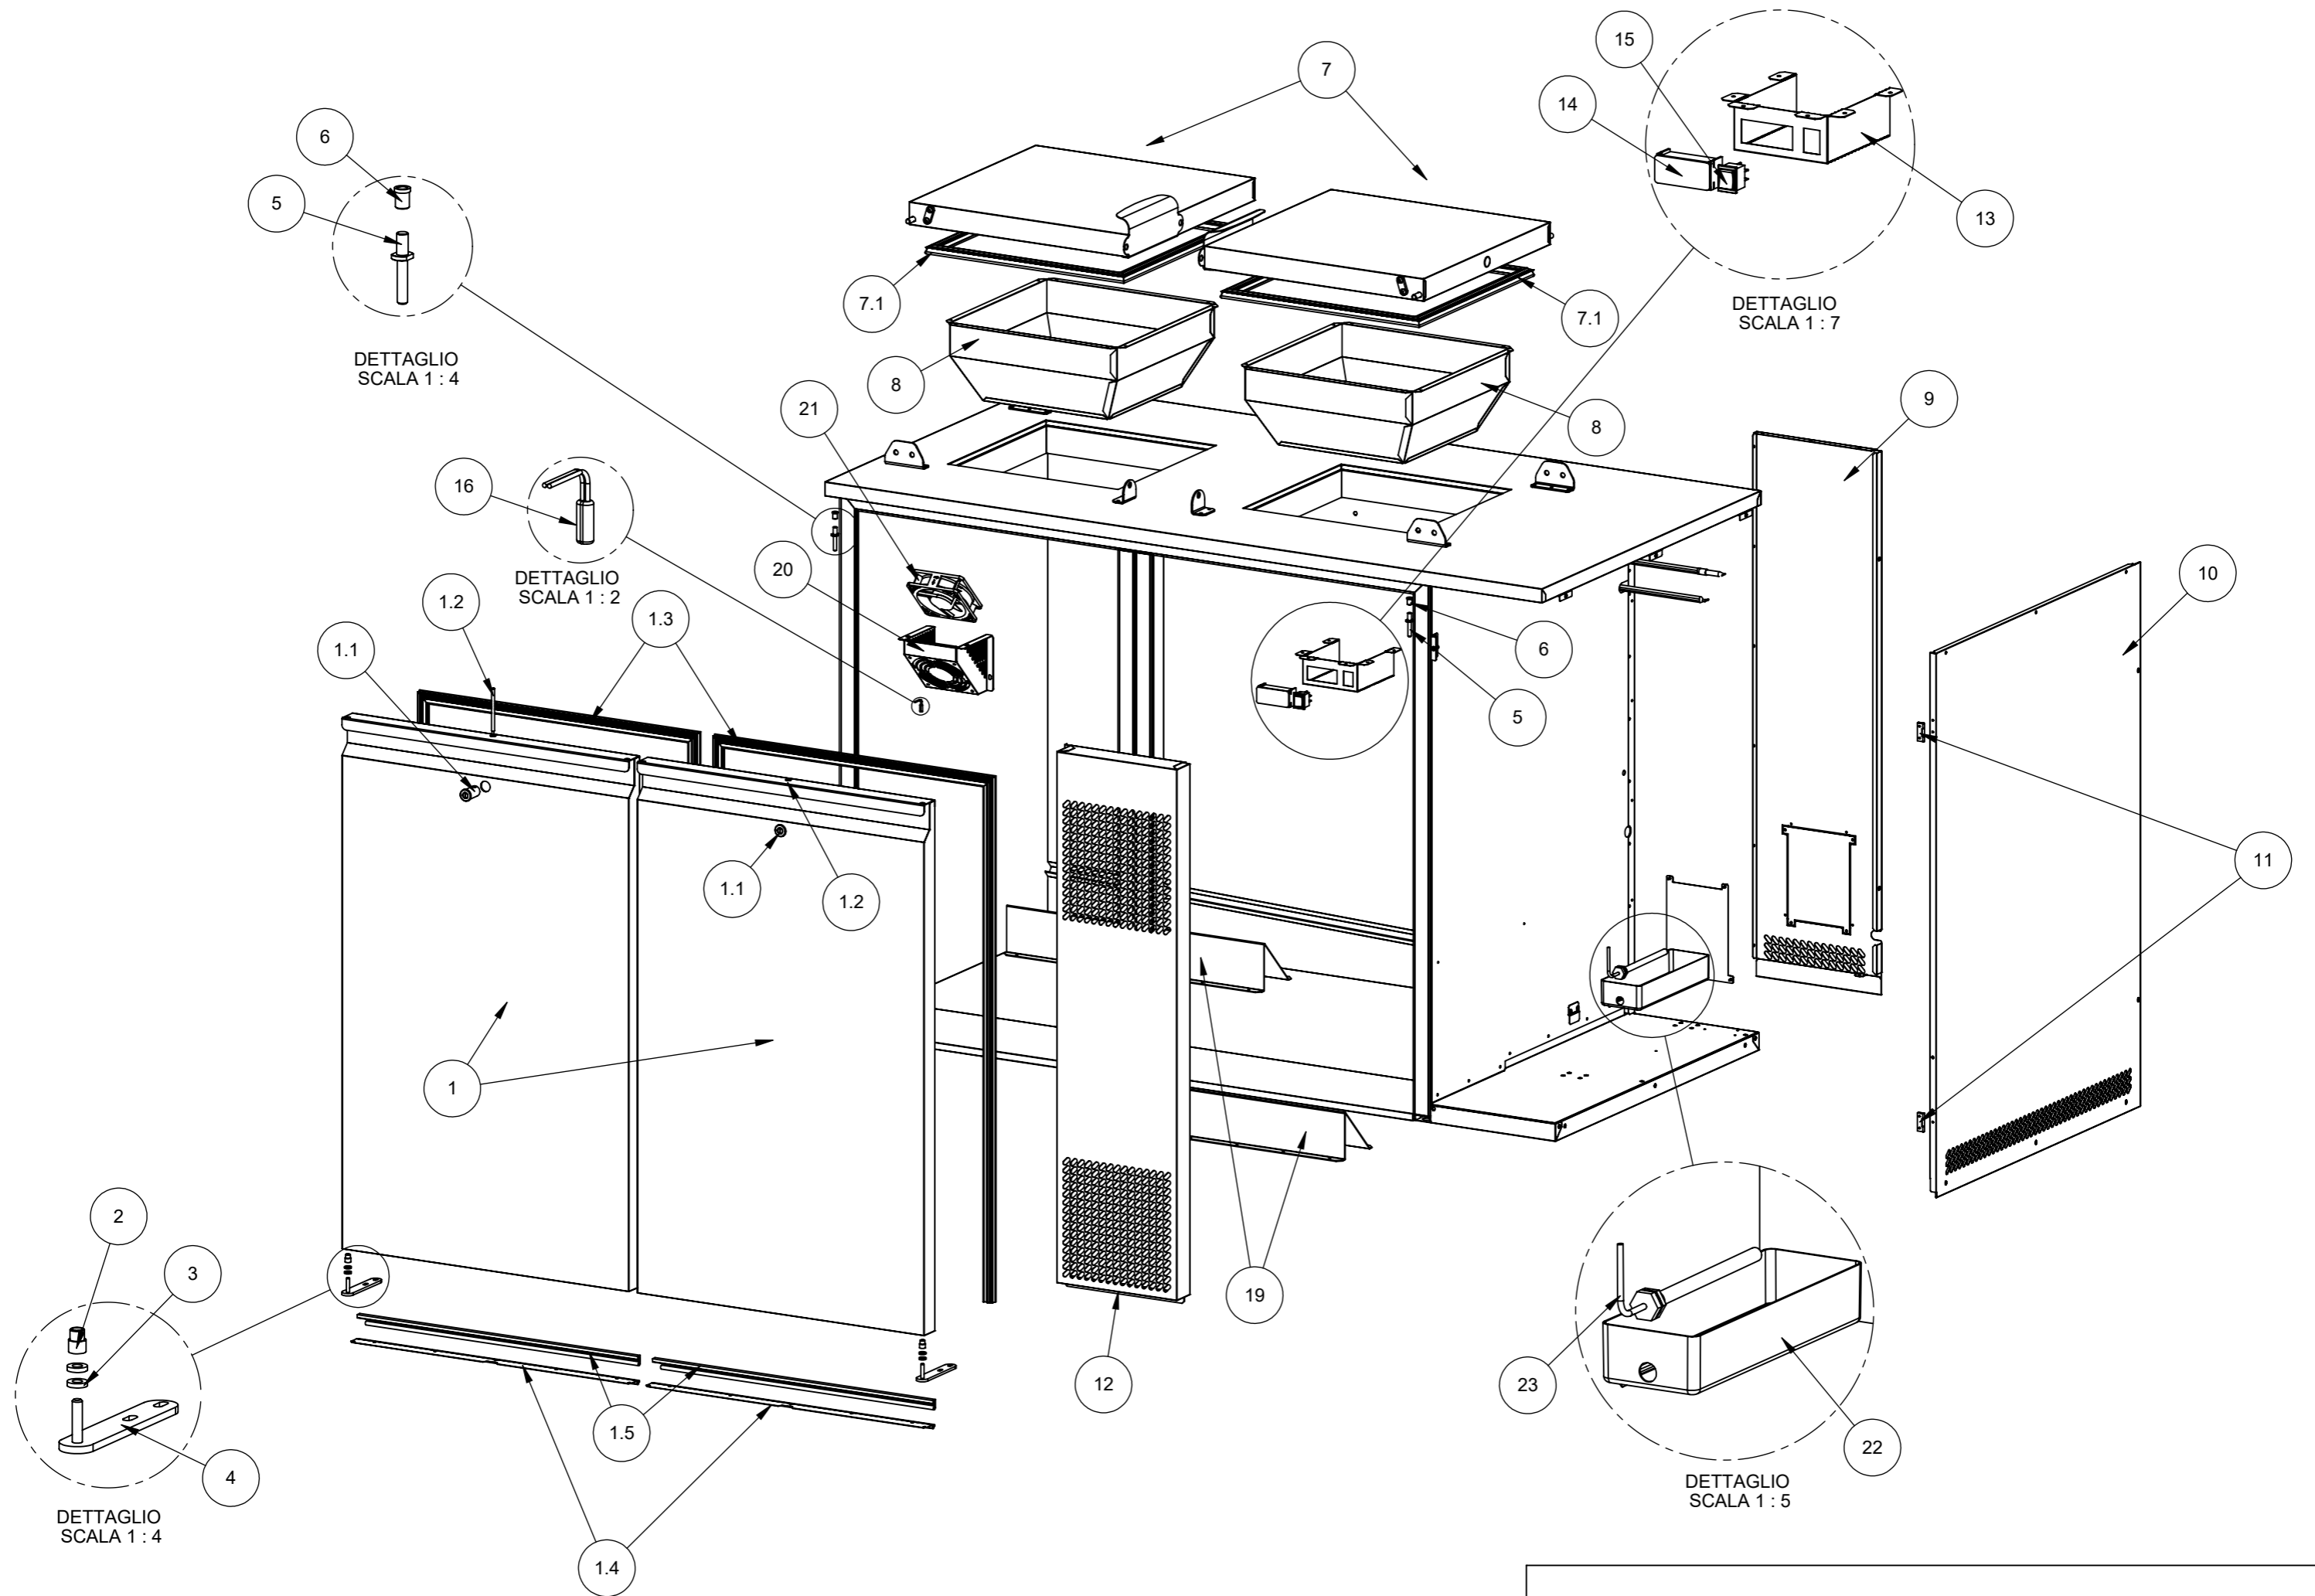

## COOL-LINE Abfallkühler **WASTE 240 / 2**

[Art. 3084102402]

MÖBEL PRODUKT / CABINET TYPE / MODÈLE MEUBLE								
<b>"XW01", "XW02", "XW03"</b>		<b>WASTE BOX 1,2,3 VANI PLUG-IN R290 / REMOTE</b>						
Explosionszeichnungsnr. / Drawing n. / Dessin n.	IMAP Artikelnr.	DESCRIZIONE	DEUTSCHE BESCHREIBUNG	ZU BEMERKEN	ENGLISH DESCRIPTION	NOTES	DESCRIPTIF FRANÇAIS	REMARQUE
1	XN19000*000	ASS.PORTA DX-SX SP. 60 WASTE BOX	TÜRE RECHTS-LINKS SP. 60 WASTE BOX- ABFALLKÜHLER	WASTE BOX PLUG-IN / REMOTE 1-2-3 TÜRIG	DOOR RIGHT-LEFT SP. 60 WASTE BOX	WASTE BOX PLUG-IN / REMOTE 1- 2-3 COMPARTMENT	PORTE GAUCHE-DROITE, ÉPAISSEUR 60	WASTE BOX PLUG-IN / REMOTE 1-2-3 COMPARTMENT
1.1	CGSE*024	SERR. Ø22 CHIAVE UGUALE S/PERNO COD.2873	SCHLOSS Ø22 GLEICHSCHLÜSSEL OHNE BOLZEN COD.2873	WASTE BOX PLUG-IN / REMOTE 1-2-3 TÜRIG	LOCK Ø22 SAME KEY WITHOUT BOLT COD.2873	WASTE BOX PLUG-IN / REMOTE 1- 2-3 COMPARTMENT	SERRURE Ø22 AVEC LA MÊME CLÉ SANS PIN COD.2873	WASTE BOX PLUG-IN / REMOTE 1-2-3 COMPARTMENT
1.2	CGSE*026	PERNO Ø6.5x90 PER SERRATURA "CGSE*024"	BOLZEN Ø6.5x90 FÜR "CGSE * 024" SCHLOSS	WASTE BOX PLUG-IN / REMOTE 1-2-3 TÜRIG	PIN Ø6.5x90 FOR "CGSE * 024" LOCK	WASTE BOX PLUG-IN / REMOTE 1- 2-3 COMPARTMENT	GOUPILLE Ø6.5x90 POUR SERRURE "CGSE * 024"	WASTE BOX PLUG-IN / REMOTE 1-2-3 COMPARTMENT
1.3	SG00G532G	GUARNIZ. 036 0644X1107 TRIPOLARE 3 LATI	DICHTUNG 036 0644X1107 DREIPOLIG- 3 SEITEN	WASTE BOX PLUG-IN / REMOTE 1-2-3 TÜRIG	GASKET 036 0644X1107 THREE- POLE 3 SIDES	WASTE BOX PLUG-IN / REMOTE 1- 2-3 COMPARTMENT	JOINT 036 0644X1107 TRIPOLAIRE 3 COTES	WASTE BOX PLUG-IN / REMOTE 1-2-3 COMPARTMENT
1.4	XN19000*205	PIASTRA FISS. GUARN. A STRISCIO PORTA WASTE BOX	FESTPLATTE FÜR DIE UNTERE TÜRDICHTUNG DES WASTES BOX/ABFALLKÜHLER	WASTE BOX PLUG-IN / REMOTE 1-2-3 TÜRIG	FIXED PLATE WASTE BOX DOOR STRIP GASKET	WASTE BOX PLUG-IN / REMOTE 1- 2-3 COMPARTMENT	PLAQUE DE FIXATION BANDE JOINT PORTE	WASTE BOX PLUG-IN / REMOTE 1-2-3 COMPARTMENT
1.5	SG02G004	GUARNIZ. PORTA A STRISCIO 2302	UNTERE DICHTUNG DER TÜRE 2302	WASTE BOX PLUG-IN / REMOTE 1-2-3 TÜRIG	STRIP DOOR GASKET 2302	WASTE BOX PLUG-IN / REMOTE 1- 2-3 COMPARTMENT	JOINT DE PORTE À BANDE 2302	WASTE BOX PLUG-IN / REMOTE 1-2-3 COMPARTMENT
2	SG07*002	BOCCOLA OTTONE PER PERNO Ø7 PORTA SP. 8.5 TAV.	MESSING TEIL FÜR BOLZEN Ø7 TÜRE DICKE 8.5	WASTE BOX PLUG-IN / REMOTE 1-2-3 TÜRIG	BRASS BUSH FOR PIN Ø7 DOOR TH. 8.5	WASTE BOX PLUG-IN / REMOTE 1- 2-3 COMPARTMENT	DOUILLE LAITON POUR AXE Ø7 PORTE TH. 8,5	WASTE BOX PLUG-IN / REMOTE 1-2-3 COMPARTMENT
3	CGR07001	RONDELLA PIANA NERA PORTA 7X14XH=3	SCHWARZE FLACHE UNTERLEGSCHLEIBE FÜR TÜRE 7X14XH = 3	WASTE BOX PLUG-IN / REMOTE 1-2-3 TÜRIG	BLACK FLAT WASHER DOOR 7X14XH = 3	WASTE BOX PLUG-IN / REMOTE 1- 2-3 COMPARTMENT	RONDELLE PLATE NOIRE PORTE 7X14XH = 3	WASTE BOX PLUG-IN / REMOTE 1-2-3 COMPARTMENT
4	XZL1000*000	ASS.STAFFA INFERIORE WASTE BOX	UNTERE HALTERUNG FÜR WASTE BOX/ABFALLKÜHLER	WASTE BOX PLUG-IN / REMOTE 1-2-3 TÜRIG	LOWER BRACKET WASTE BOX	WASTE BOX PLUG-IN / REMOTE 1- 2-3 COMPARTMENT	SUPPORT INFÉRIEUR	WASTE BOX PLUG-IN / REMOTE 1-2-3 COMPARTMENT
5	CGPE*005	PERNO Ø 7 mm FILETT. M8 C/SEDE PER CHIAVE 12 L=50	BOLZEN Ø 7 mm GEWINDE M8 C / SITZ FÜR SCHLÜSSEL 12 L = 50	WASTE BOX PLUG-IN / REMOTE 1-2-3 TÜRIG	PIN Ø 7 mm THREAD M8 C / SEAT FOR KEY 12 L = 50	WASTE BOX PLUG-IN / REMOTE 1- 2-3 COMPARTMENT	BROCHE Ø 7 mm FILETAGE M8 C / SIÈGE POUR CLÉ 12 L = 50	WASTE BOX PLUG-IN / REMOTE 1-2-3 COMPARTMENT
6	SG07*001	BOCCOLA OTTONE PER PERNO Ø7 PORTA TAV. REF.	MESSING TEIL FÜR BOLZEN Ø7 TÜRE	WASTE BOX PLUG-IN / REMOTE 1-2-3 TÜRIG	BRASS BUSH FOR PIN Ø7	WASTE BOX PLUG-IN / REMOTE 1- 2-3 COMPARTMENT	DOUILLE LAITON POUR AXE Ø7	WASTE BOX PLUG-IN / REMOTE 1-2-3 COMPARTMENT
7	XN20000*000	ASS.SPORTELLO SUPERIORE DX-SX WASTE BOX	OBERE TÜR RECHTS-LINKS WASTE	WASTE BOX PLUG-IN / REMOTE 1-2-3 TÜRIG	UPPER LEFT-RIGHT WASTE BOX DOOR	WASTE BOX PLUG-IN / REMOTE 1- 2-3 COMPARTMENT	PORTE SUPÉRIEURE GAUCHE- DROITE	WASTE BOX PLUG-IN / REMOTE 1-2-3 COMPARTMENT
7.1	SG00G533G	GUARNIZ. 036 0450X0450 TRIPOLARE	DICHTUNG 036 0450X0450 DREIPOLIG	WASTE BOX PLUG-IN / REMOTE 1-2-3 TÜRIG	GASKET 036 0450X0450 TRIPOLAR	WASTE BOX PLUG-IN / REMOTE 1- 2-3 COMPARTMENT	JOINT 036 0450X0450 TRIPOLAIRE	WASTE BOX PLUG-IN / REMOTE 1-2-3 COMPARTMENT
8	XZI7000*000	ASS.CONVOGLIATORE/IMBUTO PER RIFIUTI WASTE BOX	TRICHTER FÜR WASTE-ABFALLKÜHLER	WASTE BOX PLUG-IN / REMOTE 1-2-3 TÜRIG	CONVEYOR / FUNNEL FOR WASTE BOX	WASTE BOX PLUG-IN / REMOTE 1- 2-3 COMPARTMENT	CONVOYEUR / ENTONNOIR	WASTE BOX PLUG-IN / REMOTE 1-2-3 COMPARTMENT
9	XZI4000*020	LAM.POST.COPERTURA VANO MOTORE WASTE BOX	HINTERE BLECHABDECKUNG MOTORRAUM WASTE -ABFALLKÜHLER	WASTE BOX PLUG-IN / REMOTE 1-2-3 TÜRIG	REAR SHEET COVER ENGINE COMPARTMENT WASTE BOX	WASTE BOX PLUG-IN / REMOTE 1- 2-3 COMPARTMENT	FEUILLE TÔLE ARRIÈRE POUR COUVERCLE DE COMPARTIMENT MOTEUR	WASTE BOX PLUG-IN / REMOTE 1-2-3 COMPARTMENT
10	XZI5000*010	LAM.LATERALE COPERTURA VANO MOTORE WASTE BOX	SEITLICHE BLECHABDECKUNG MOTORRAUM WASTE -ABFALLKÜHLER	WASTE BOX PLUG-IN / REMOTE 1-2-3 TÜRIG	LATERAL SHEET COVER ENGINE COMPARTMENT WASTE BOX	WASTE BOX PLUG-IN / REMOTE 1- 2-3 COMPARTMENT	FEUILLE TÔLE LATERAL POUR COUVERCLE DE COMPARTIMENT MOTEUR	WASTE BOX PLUG-IN / REMOTE 1-2-3 COMPARTMENT
11	CGCE*026	CERNIERA A LIBRO INOX ART.120 40mm x 26mm	EDELSTAHLSCHARNIER ART.120 40mm x 26mm	WASTE BOX PLUG-IN / REMOTE 1-2-3 TÜRIG	STAINLESS STEEL HINGE ART.120 40mm x 26mm	WASTE BOX PLUG-IN / REMOTE 1- 2-3 COMPARTMENT	CHARNIÈRE PLIANTE EN ACIER INOXYDABLE ART.120 40mm x 26mm	WASTE BOX PLUG-IN / REMOTE 1-2-3 COMPARTMENT
12	XZI6001*010	PANN. FRONT. SENZA F/ELETT. COPERTURA V.M. WASTE	FRONTPLATTE OHNE LOCH FÜR ELEKTRONIKABDECKUNG WASTE - ABFALLKÜHLER	WASTE BOX PLUG-IN / REMOTE 1-2-3 TÜRIG	FRONT PANEL WITHOUT HOLE FOR ELECTRONICS COVER MOTOR DEPT. WASTE	WASTE BOX PLUG-IN / REMOTE 1- 2-3 COMPARTMENT	PANNEAU FRONTAL SANS TROU ÉLECTRONIQUE COUVERCLE DU COMPARTIMENT MOTEUR	WASTE BOX PLUG-IN / REMOTE 1-2-3 COMPARTMENT
13	XZL3000*000	LAMIERA SUPPORTO ELETTRONICA WASTE BOX	ELEKTRONISCHES UNTERSTÜTZUNGSBLECH FÜR WASTE BOX-ABFALLKÜHLER	WASTE BOX PLUG-IN / REMOTE 1-2-3 TÜRIG	WASTE BOX ELECTRONIC SUPPORT SHEET METAL	WASTE BOX PLUG-IN / REMOTE 1- 2-3 COMPARTMENT	FICHE TÔLE DE SUPPORT ÉLECTRONIQUE	WASTE BOX PLUG-IN / REMOTE 1-2-3 COMPARTMENT
14	UNEL*081	TELETERM. EVCO mod. EV3 X21 N7VH	TELETERM. EVCO-Mod. EV3 X21 N7VH	WASTE BOX PLUG-IN / REMOTE 1-2-3 TÜRIG	TELETERM. EVCO mod. EV3 X21 N7VH	WASTE BOX PLUG-IN / REMOTE 1- 2-3 COMPARTMENT	TELETERM. EVCO mod. EV3 X21 N7VH	WASTE BOX PLUG-IN / REMOTE 1-2-3 COMPARTMENT
15	UN00*075	INTERRUTTORE GENERALE ON-OFF VERDE	ALLGEMEINER SCHALTER EIN-AUS GRÜN	WASTE BOX PLUG-IN / REMOTE 1-2-3 TÜRIG	GREEN ON-OFF GENERIC SWITCH	WASTE BOX PLUG-IN / REMOTE 1- 2-3 COMPARTMENT	INTERRUPTEUR GÉNÉRAL VERT ON- OFF	WASTE BOX PLUG-IN / REMOTE 1-2-3 COMPARTMENT