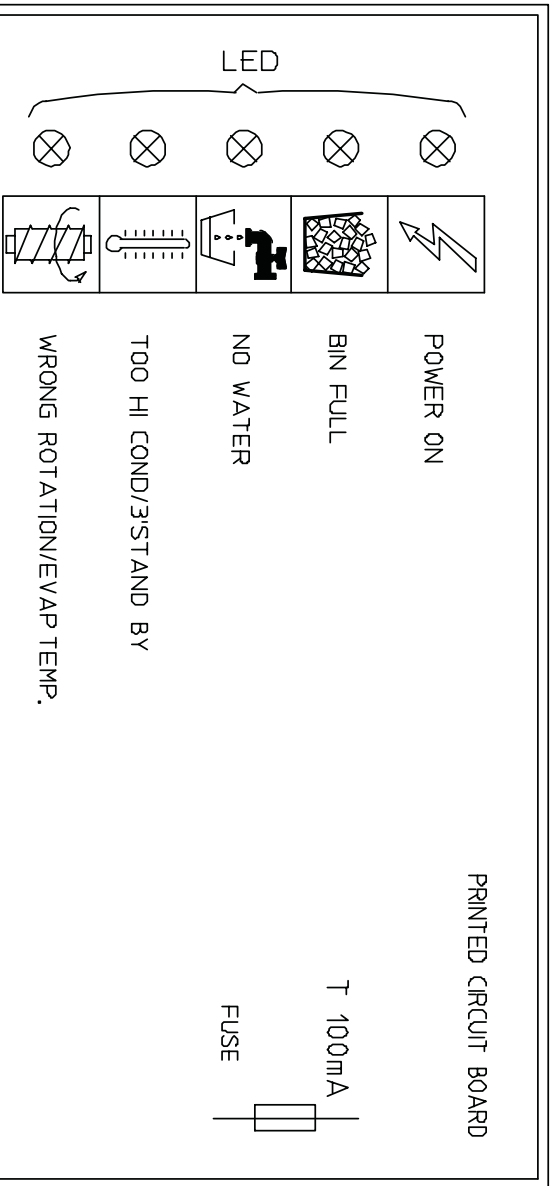

Schaltplan

Flockeneisbereiter SP 605 W / L

⊗ JUST FOR AIR COOLED UNIT

SENSORS

- GV - YELLOW GREEN
- B - WHITE
- G - GREY
- N - BLACK
- A - BLUE
- M - BROWN
- V - GREEN

..... CONNECTION REPLACES NEUTRAL FOR MODEL 220/50-60/3