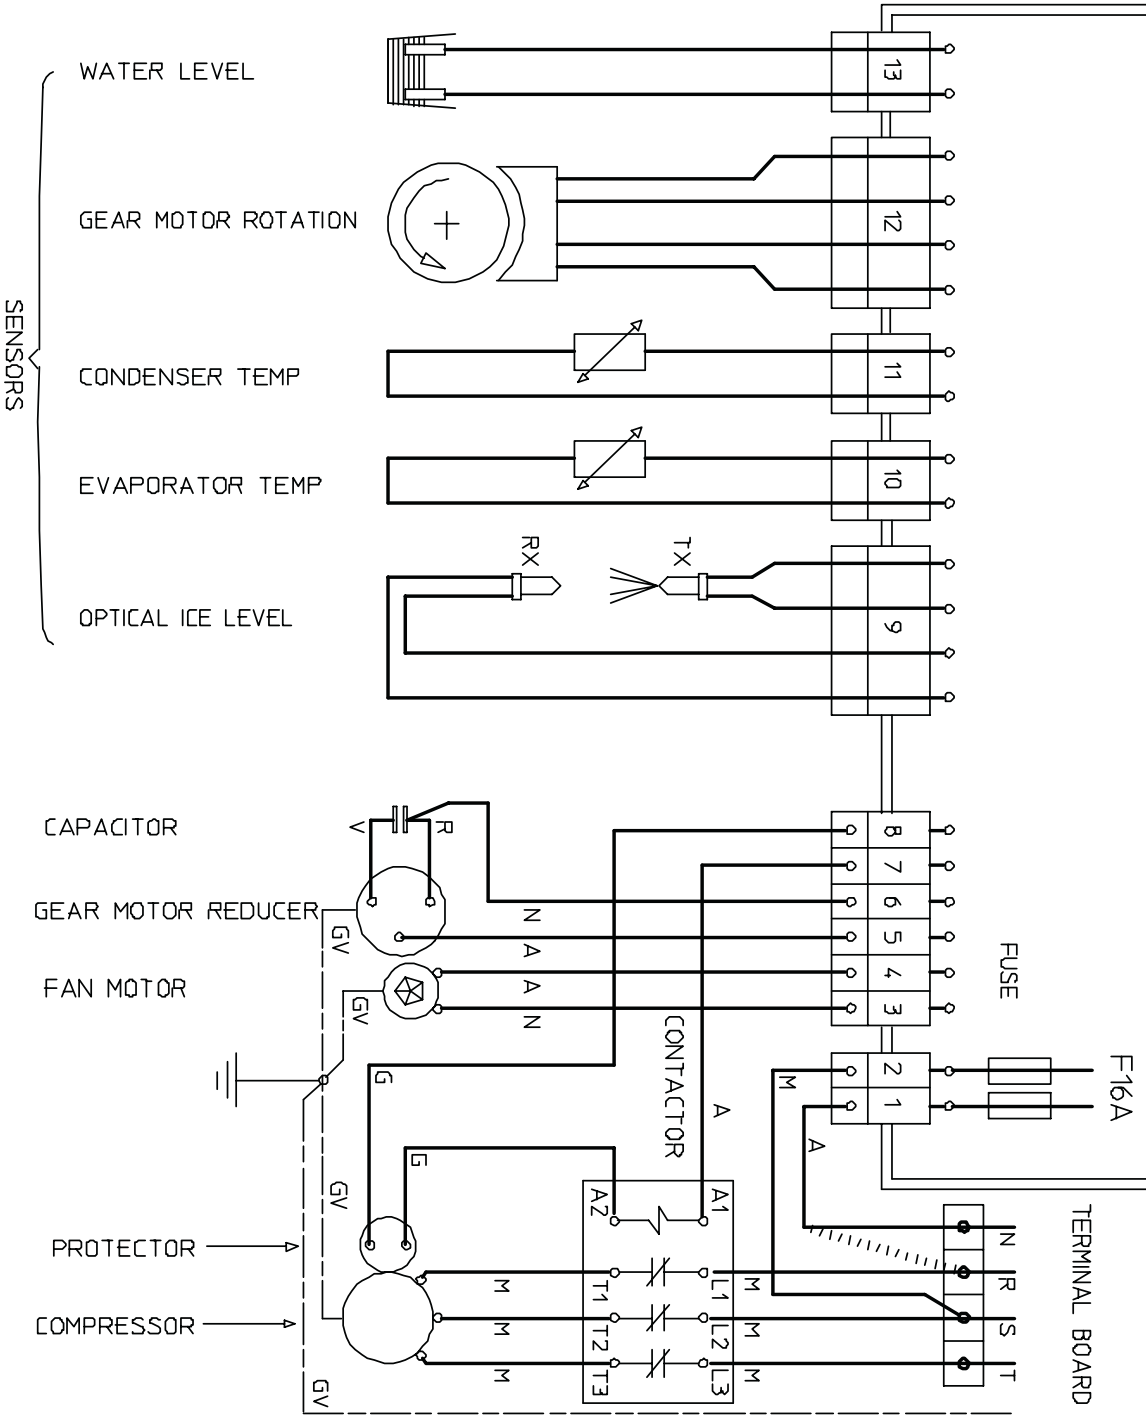

Schaltplan

Flockeneisbereiter SP 605 W / L

⊗ JUST FOR AIR COOLED UNIT

SENSORS

- GV - YELLOW GREEN
- B - WHITE
- G - GREY
- N - BLACK
- A - BLUE
- M - BROWN
- V - GREEN

..... CONNECTION REPLACES NEUTRAL FOR MODEL 220/50-60/3