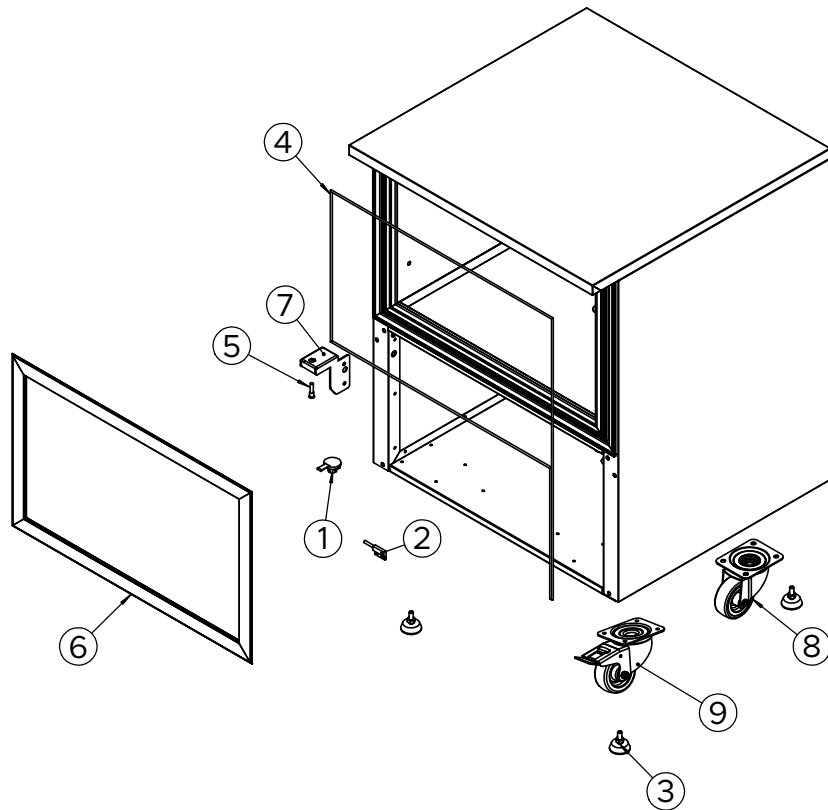

### General Subassembly

General Subassembly components list

Position	Spare Part Code	Description
1	R450700005	Body
6	R150700014	Trays support
8	R150300005	Back panel

## Body Subassembly

Body components list

Position	Spare Part Code	Description
1	R230100001	Cap for drain hole
2	R211700004	Magnetic sensor short
3	R230500002	Adjustable foot d.40xm8
4	R210200006	Door Heater
5	R150700008	Lower hinge pin
6	R400100002	Frame kit
7	R150700009	Lower hinge
8	R230500003	Wheel without brake
9	R230500004	Wheel with brake