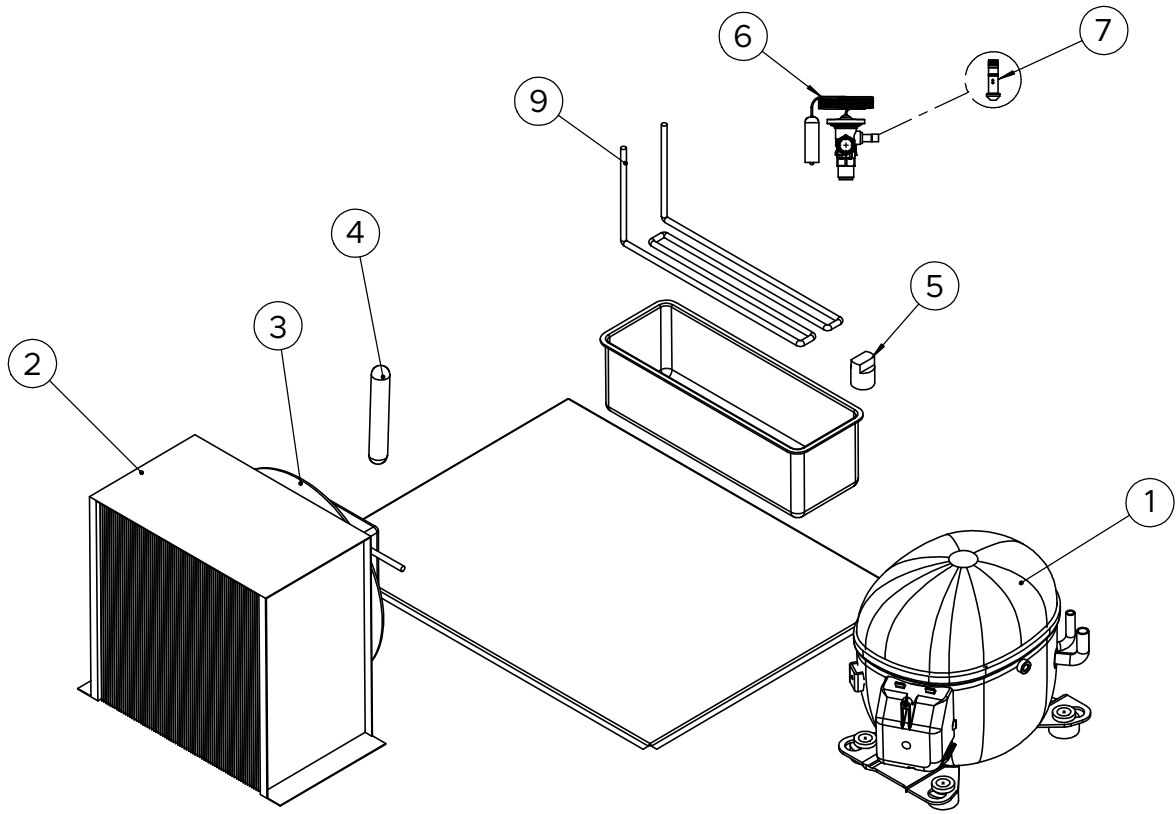

ENTRY 2/3

Condensed Unit Subassembly

Condensed unit components list		
Position	Spare Part Code	Description
1	R22100002	Compressor EMT2130GK
2	R22040002	Condenser
3	R21010004	Condenser fan
4	R22060002	Filter
5	R22120001	High pressure switch
6	R22030001	Sanhua thermostatic valve OR1
6	R22030003	Castel thermostatic valve 2230/M12S
7	R22030009	Castel Orifice 0X
9	R22050005	Hot gas pipe