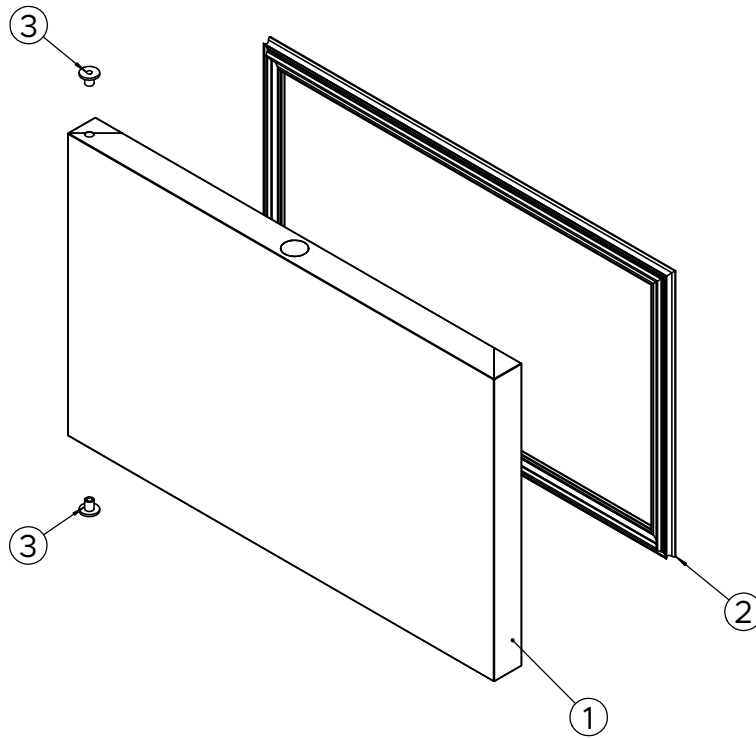

ENTRY 2/3
Door Subassembly

Door components list		
Position	Spare Part Code	Description
1	R451400001	Door Entry
2	R250300004	Door gasket Entry
3	R250200001	Brass bushing