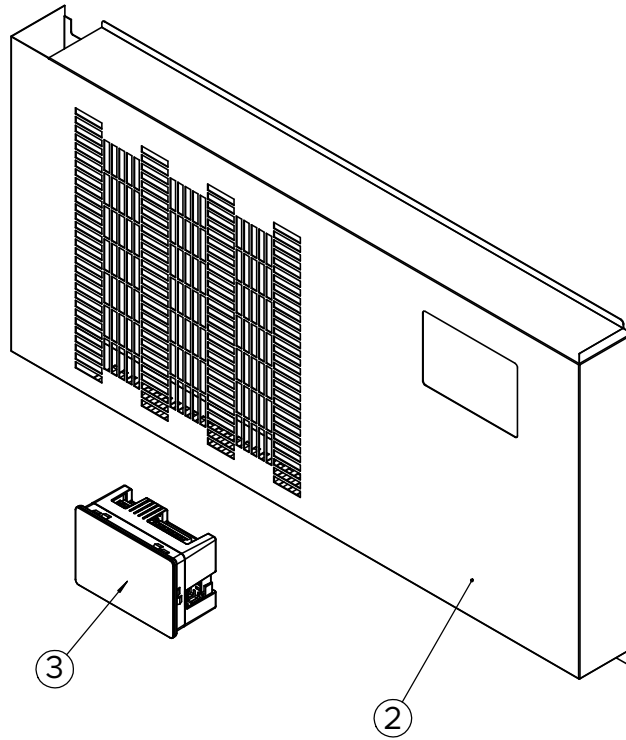

ENTRY 2/3

Front Panel Subassembly

Front panel components list		
Position	Spare Part Code	Description
2	R150300009	Front panel
3	R240200003	Controller EVJ805