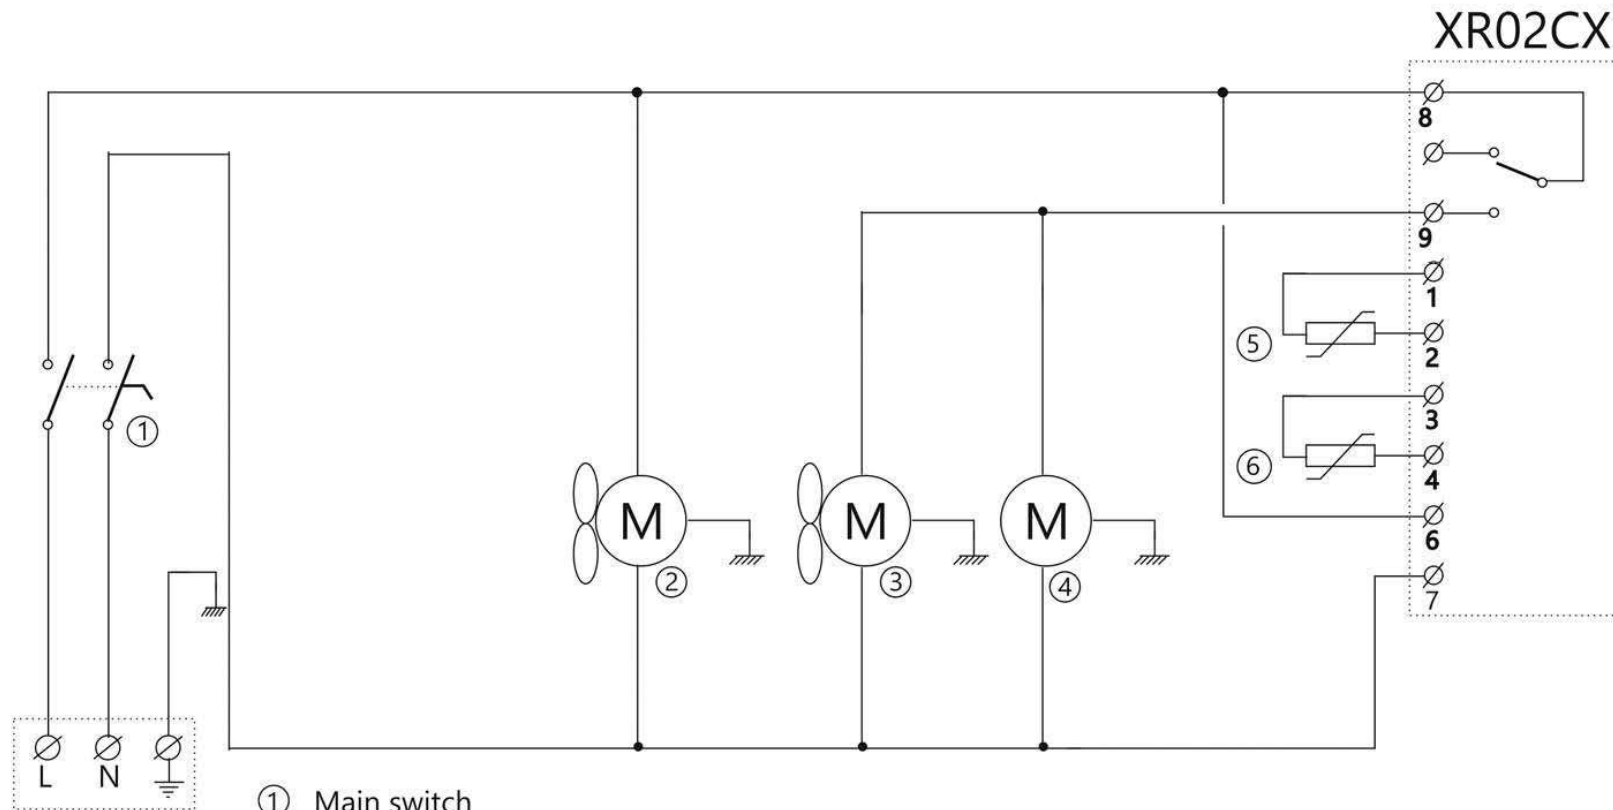

Schaltplan

COOL-LINE-Saladette SL 3T

[Art. 435104301]

NordCap®

COOL-LINE

- ① Main switch
- ② Evaporator fan
- ③ Condenser fan
- ④ Compressor
- ⑤ Cabinet probe
- ⑥ Evaporator probe

	Date: 190112
	Rev.: 02
Wiring diagram	Rev. by: rfj
Drawing no.:	