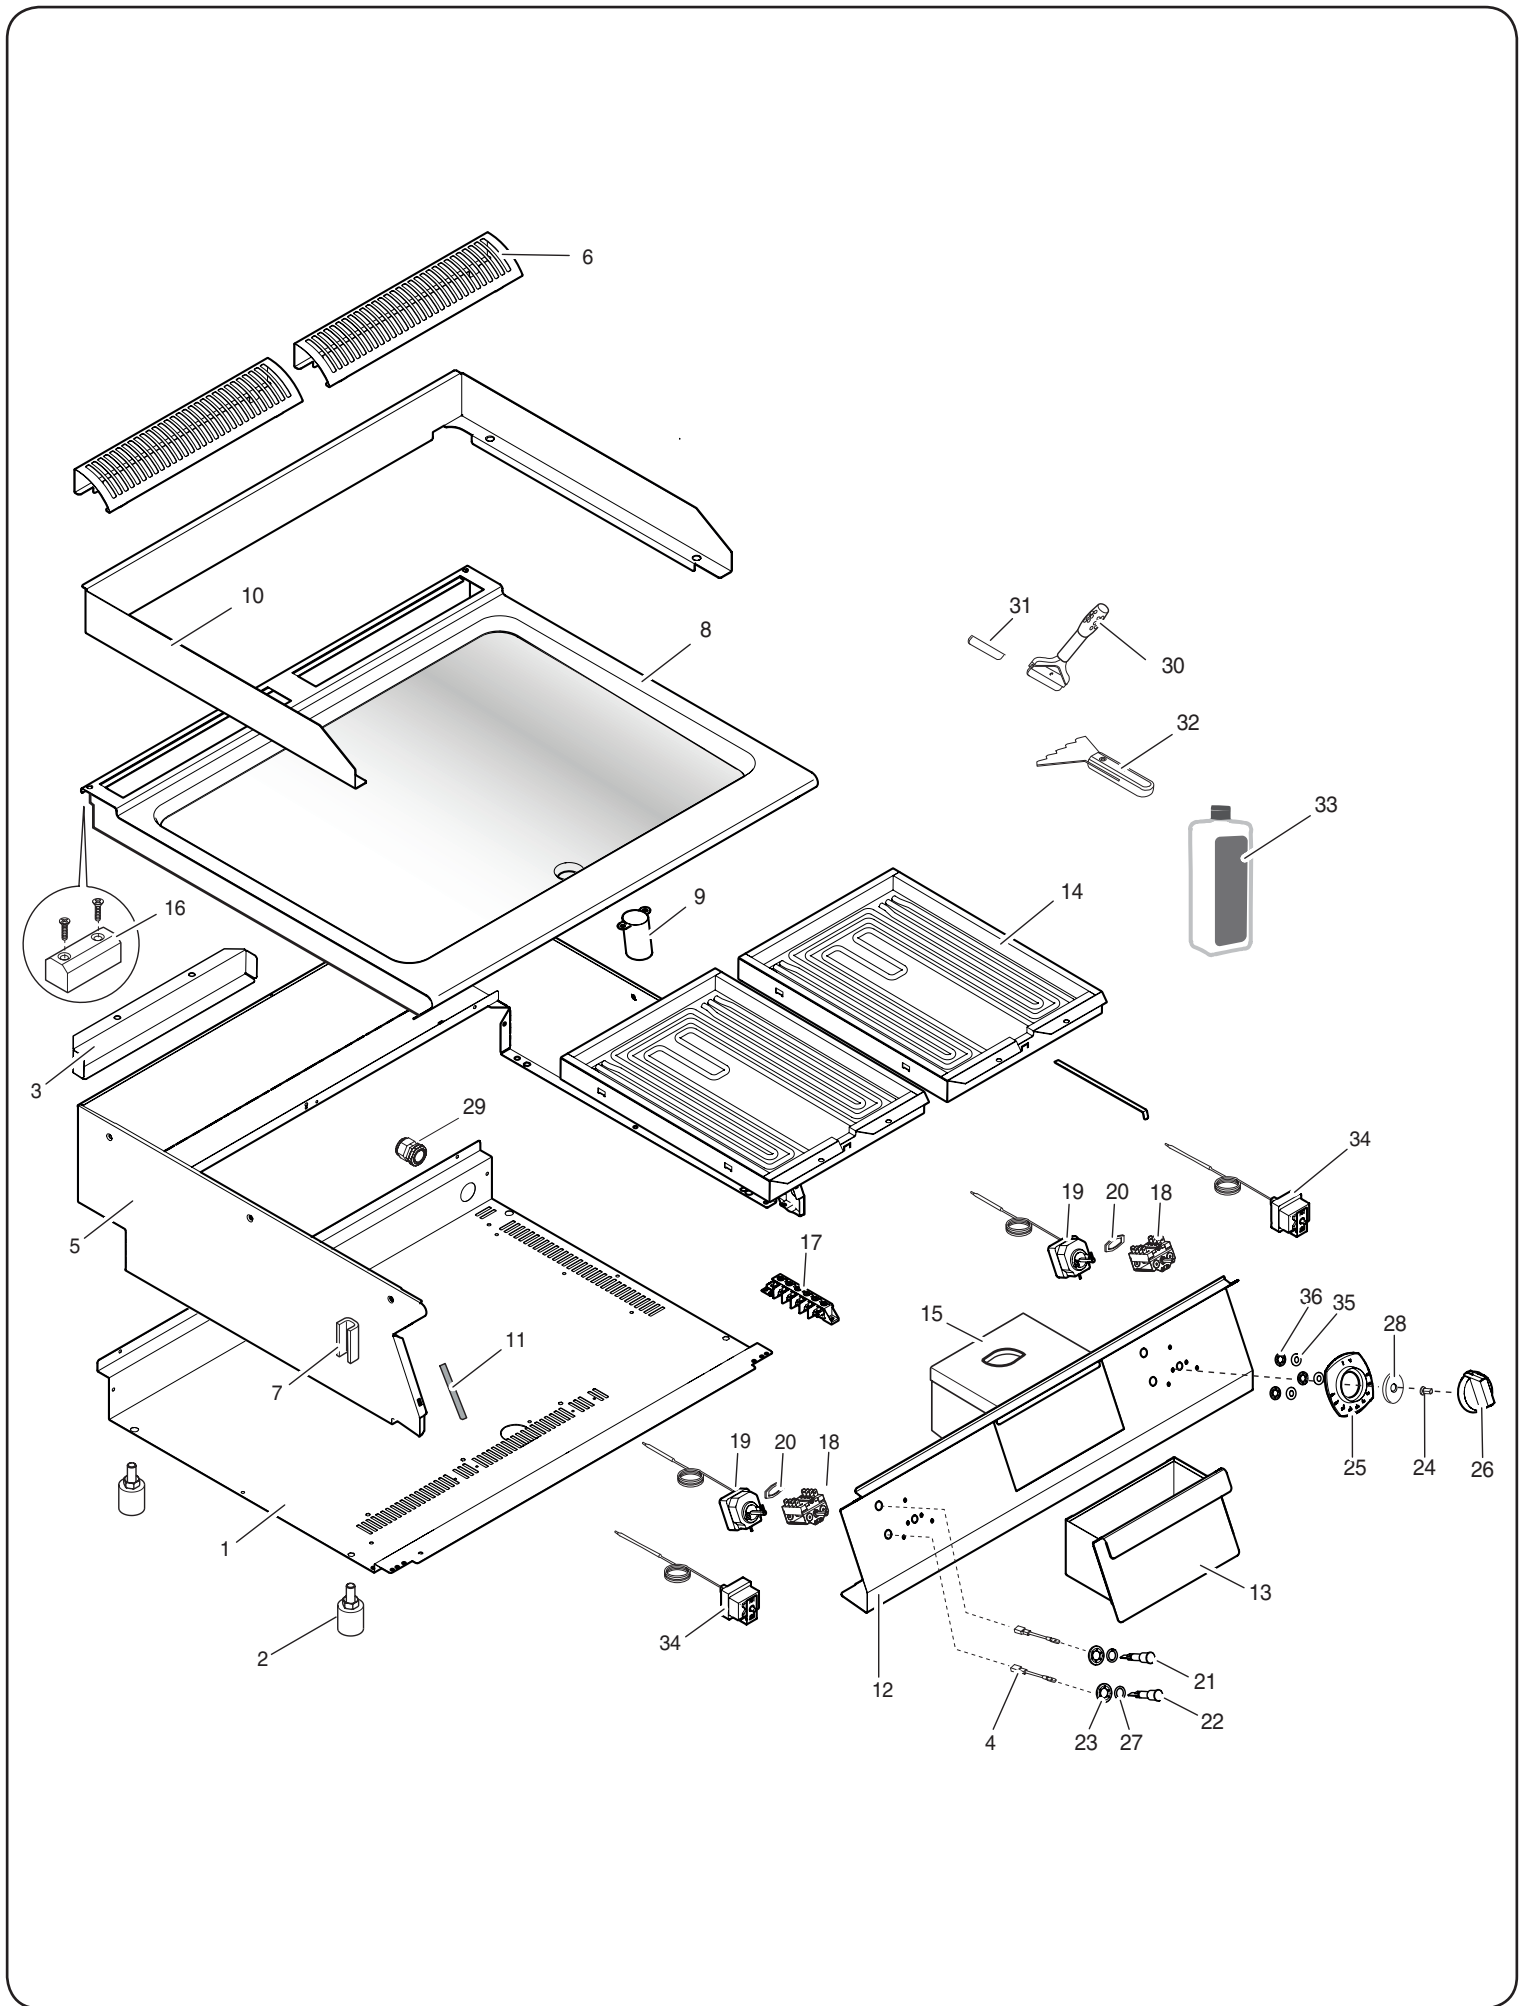

ELECTRIC FRYTOP 700XP
FRYTOP ELETTRICO 700XP

Pos	Factory Code	Spare Code	Descrizione	Description	Ref./Notes
1	5038A1U03	*	FONDO 400 mm	BOTTOM PANEL 400mm	
1	5038A1V03	0C9011	FONDO 800 mm	BOTTOM PANEL 800mm	
2	315252601	026806	PIEDINO CON VITE	FOOT WITH SCREW	
3	50489MB01	0C8479	FERMO RESISTENZA	HEATING ELEMENT STOPPER	
4	638865101	005370	RESISTENZA DI CADUTA	DROPPING RESISTOR	400V
5	85089F701	0C8544	RIVESTIMENTO LATERALE 400mm	EXTERNAL PANEL 400 mm	ELX 400 mm
5	85089F801	0C7536	RIVESTIMENTO LATERALE 800mm	EXTERNAL PANEL 800 mm	ELX 800 mm
5	85089FA01	0C7268	RIVESTIMENTO LATERALE 400mm	EXTERNAL PANEL 400 mm	ZAN, OEM 400 mm
5	85089FB01	0C8464	RIVESTIMENTO LATERALE 800mm	EXTERNAL PANEL 800 mm	ZAN, OEM 800 mm
6	50389LP00	0C7333	GRIGLIA CAMINO	CHIMNEY GRID	
7	527850500	0C0156	PIASTRA FISSAGGIO FIANCHI	SIDE PANEL JOINTING PLATE	
8	87589GJ00	*	RIPIANO 400mm ORIZZONTALE LISCIO	TOP 400mm HORIZONTAL SMOOTH	ELX 400 mm
8	87589GD00	*	RIPIANO 400mm LISCIO	TOP 400mm SMOOTH	ELX 400 mm
8	87589GF00	*	RIPIANO 400mm RIGATO	TOP 400mm RIBBED	ELX 400 mm
8	87589GG00	*	RIPIANO 800mm LISCIO	TOP 800mm SMOOTH	ELX 800 mm
8	87589GB00	*	RIPIANO 800mm RIGATO	TOP 800mm RIBBED	ELX 800 mm
8	87589GH00	*	RIPIANO 800mm 1/3 RIGATO	TOP 800mm 1/3 RIBBED	ELX 800 mm
8	87589H100	*	RIPIANO 400mm ORIZZONTALE LISCIO	TOP 400mm HORIZONTAL SMOOTH	ZAN, OEM 400 mm
8	87589GP00	*	RIPIANO 400mm LISCIO	TOP 400mm SMOOTH	ZAN, OEM 400 mm
8	87589GQ00	*	RIPIANO 400mm RIGATO	TOP 400mm RIBBED	ZAN, OEM 400 mm
8	87589GR00	*	RIPIANO 800mm LISCIO	TOP 800mm SMOOTH	ZAN, OEM 800 mm
8	87589HZ00	*	RIPIANO 800mm RIGATO	TOP 800mm RIBBED	ZAN, OEM 800 mm
8	87589GS00	*	RIPIANO 800mm 1/3 RIGATO	TOP 800mm 1/3 RIBBED	ZAN, OEM 800 mm
9	806860103	0C6237	TUBO DI SCARICO	DRAIN PIPE	
10	532806904	0C2964	PARASPRUZZI 400mm	SPLASHBACK	400 mm
10	532807104	0C2965	PARASPRUZZI 800mm	SPLASHBACK	800 mm
11	543821900	0C2496	GUARNIZIONE CRUSCOTTO	GASKET, CONTROL PANEL	
12	85589C904	0C7666	CRUSCOTTO	CONTROL PANEL	ELX 400mm
12	85589C803	0C7665	CRUSCOTTO	CONTROL PANEL	ELX 800mm
12	87089JT04	0C7674	CRUSCOTTO	CONTROL PANEL	ZAN 400mm
12	87089K603	0C7683	CRUSCOTTO	CONTROL PANEL	ZAN 800mm
12	87089MW04	0CB428	CRUSCOTTO	CONTROL PANEL	OEM 400mm
12	87089MX04	*	CRUSCOTTO	CONTROL PANEL	OEM 800mm
13	85089CW01	0C7868	CASSETTO FRYTOP	DRAWER, FRYTOP	400 mm
13	85089CY01	0C7662	CASSETTO FRYTOP	DRAWER, FRYTOP	800 mm
14	617839H00	0C8476	RESISTENZA 4200W	HEATING ELEMENT 4200W	400V
14	617839J00	0C8477	RESISTENZA 3900W	HEATING ELEMENT 3900W	230V
15	50489UH00	*	GUIDA CASSETTO	DRAWER RUNNER	400 mm
15	50489UG00	*	GUIDA CASSETTO	DRAWER RUNNER	800 mm
16	516860700	0C0137	PIASTRINA GIUNZIONE	JOINTING REAR PLATE	
17	A05714000	058613	MORSETTIERA DI ALIMENTAZIONE	MAIN TERMINAL BLOCK	
18	A05400901	0A2134	INTERRUTTORE	SWITCH	Not for OEM 400mm
19	646817400	0C6234	TERMOSTATO	THERMOSTAT	
20	A05414500	0A2205	STAFFA FISSAGGIO	FASTENING PLATE	
21	876800002	005010	LAMPADA VERDE	GREEN LAMP	
22	876800102	005011	LAMPADA ARANCIO	ORANGE LAMP	
23	0527815500	0C2184	MOLLETTA FISS. LAMPADA	FIXING SPRING FOR LAMP	
24	548877V00	0C7345	ADATTATORE MANOPOLA	KNOB ADAPTER	ELX
25	548877P00	0C7626	GHIERA	KNOB RING	ELX