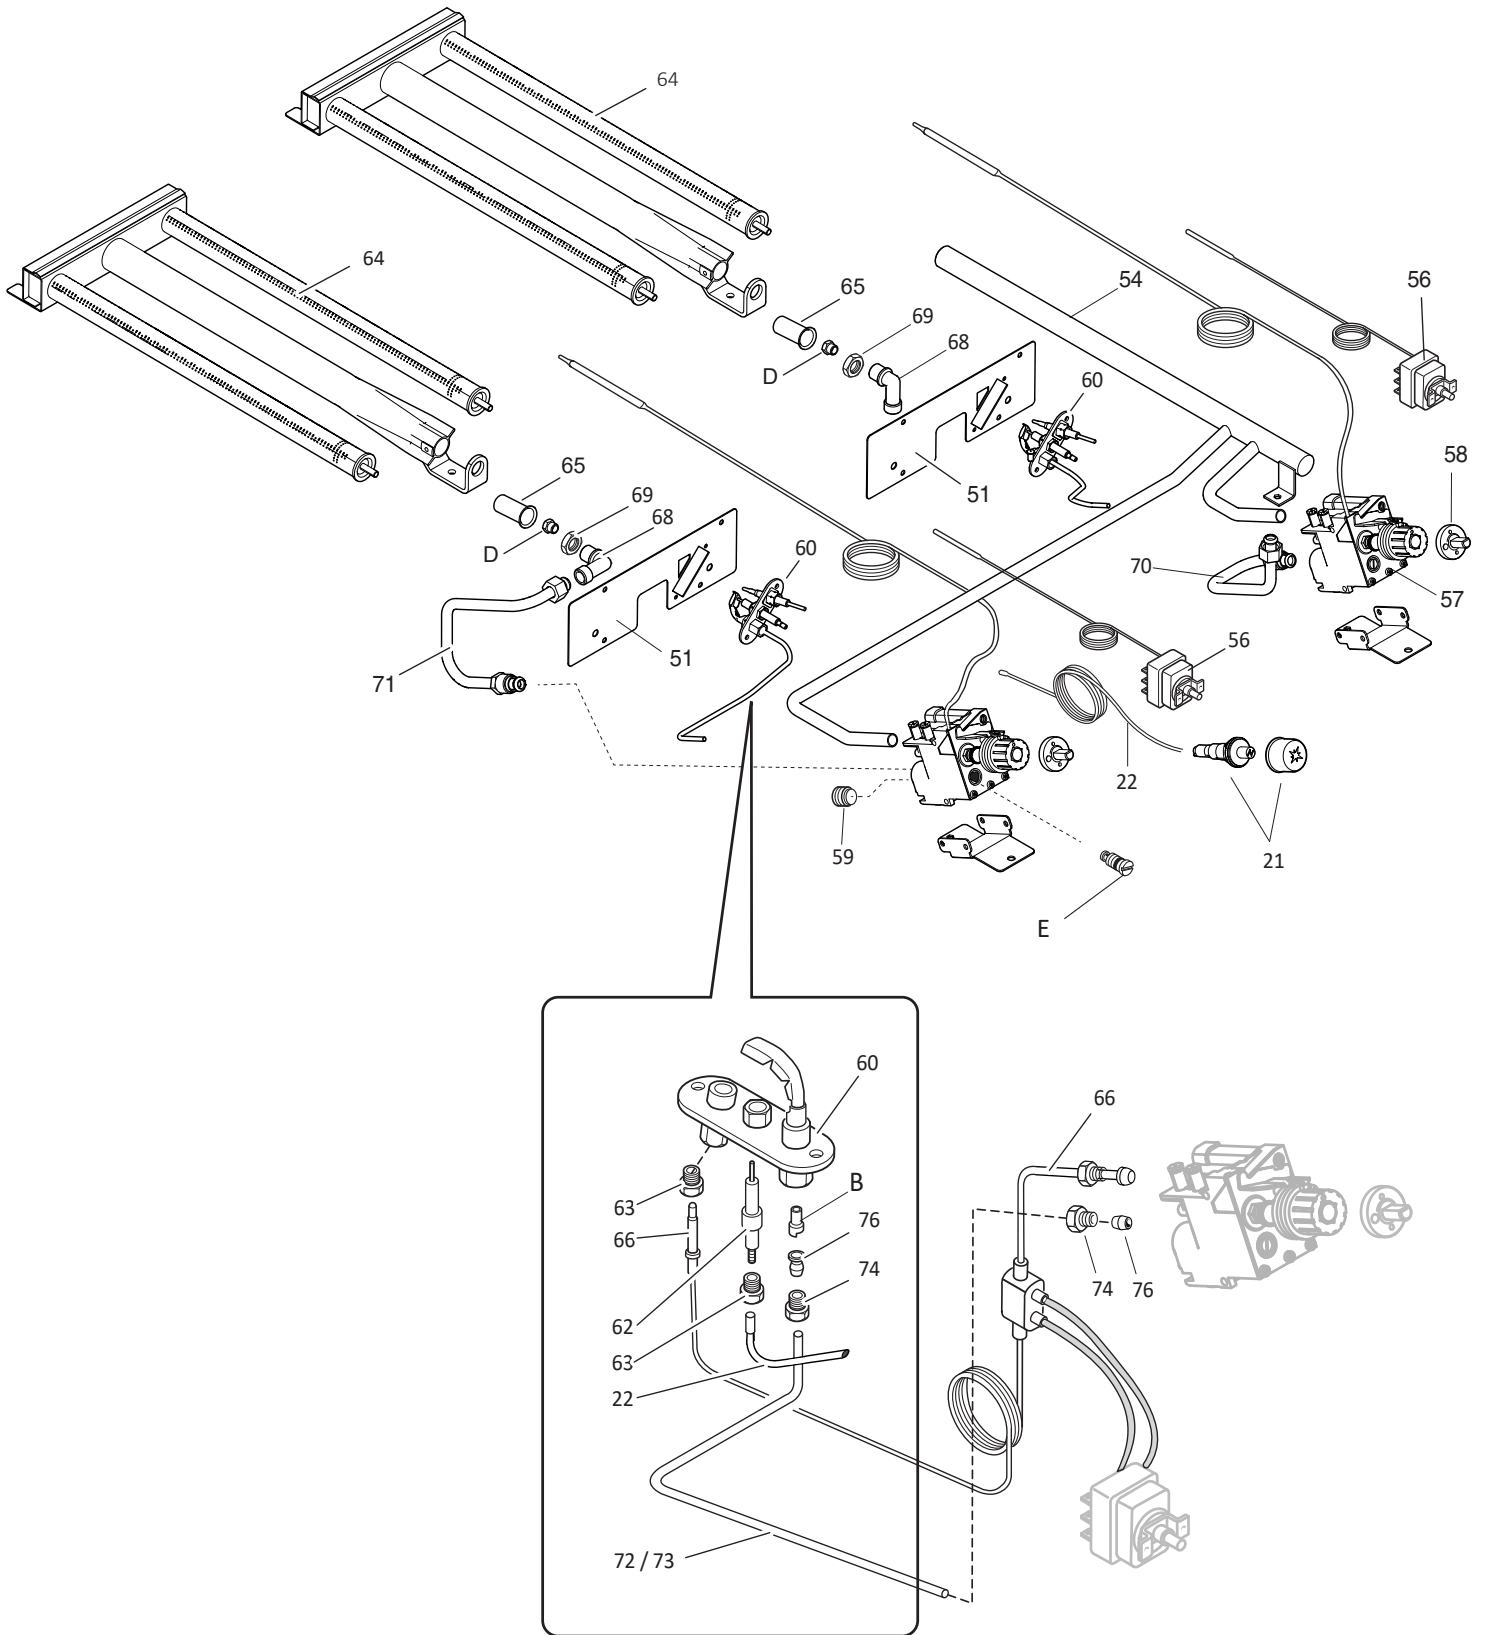

Ersatzteilliste-Explosionszeichnung

Gas-Bratplatte **GBP7 / V2HT**

[Art. 406372038]

FRY TOP GAS E700XP GAS GRIDDLES E700XP

PNC	Model	Ref	Brand	Version	Notes
371029	E7FTGDSS00	a	ELX	GAS	SMOOTH PLATE 400 MM
371030	E7FTGDSR00	b	ELX	GAS	RIBBED PLATE 400 MM
371031	E7FTGHSS00	d	ELX	GAS	SMOOTH PLATE 800 MM
371032	E7FTGHSP00	e	ELX	GAS	SMOOTH+RIBBED PLATE 800 MM
371037	E7FTGDSC00	c	ELX	GAS	SMOOTH CHROME PLATE 400 MM
371038	E7FTGHCS00	f	ELX	GAS	SMOOTH CHROME PLATE 800 MM
371041	E7FTGHCP00	g	ELX	GAS	SMOOTH+RIBBED CHR.PLATE 800MM
372029	Z7FTGDHS00	h	ZAN	GAS	SMOOTH PLATE 400 MM
372030	Z7FTGDSR00	i	ZAN	GAS	RIBBED PLATE 400 MM
372031	Z7FTGHHS00	l	ZAN	GAS	SMOOTH PLATE 800 MM
372032	Z7FTGHSP00	m	ZAN	GAS	SMOOTH+RIBBED PLATE 800 MM
372037	Z7FTGDSC00	n	ZAN	GAS	SMOOTH CHROME PLATE 400 MM
372038	Z7FTGHCS00	o	ZAN	GAS	SMOOTH CHROME PLATE 800 MM
372041	Z7FTGHCP00	p	ZAN	GAS	SMOOTH+RIBBED CHR.PLATE 800MM
372158	Z7FTGDSS0H	q	ZAN	GAS	SMOOTH PLATE 400 MM-HAKVOORT
373029	A7FTGDHS00	r	OEM	GAS	SMOOTH PLATE 400 MM
373030	A7FTGDSR00	s	OEM	GAS	RIBBED PLATE 400 MM
373031	A7FTGHHS00	t	OEM	GAS	SMOOTH PLATE 800 MM
373032	A7FTGHSP00	u	OEM	GAS	SMOOTH+RIBBED PLATE 800 MM
373037	A7FTGDSC00	v	OEM	GAS	SMOOTH CHROME PLATE 400 MM
373038	A7FTGHCS00	w	OEM	GAS	SMOOTH CHROME PLATE 800 MM
373041	A7FTGHCP00	z	OEM	GAS	SMOOTH+RIBBED CHR.PLATE 800MM
373224	A7FTGDSS0K	A1	KIP	GAS	SMOOTH PLATE 400 MM
373225	A7FTGDSR0K	B1	KIP	GAS	RIBBED PLATE 400 MM
373226	A7FTGHSS0K	C1	KIP	GAS	SMOOTH PLATE 800 MM
373227	A7FTGHSP0K	D1	KIP	GAS	SMOOTH+RIBBED PLATE 800MM

Chrome plate - Piastra cromo

A - Ugello bruciatore / Burner nozzle			
6DGT Code	Ref. / Notes		
0A2533	ø1.35	3+3B/P	G30 30mbar
002393	ø1.30	3B/P	G30 37mbar
0A2650	ø1.20	3B/P	G30 50mbar
0A2102	ø2.00	2H/2E+	G20 20mbar
A05176400	ø1.85	2H	G20 25mbar
058335	Ø2.05	2L	G25 25mbar
0A2301	ø1.95	2K	G25.3 25mbar
0A2083	ø2.20	2ELL	G25 20mbar
059418	ø2.15	2S	G25.1 25mbar
0A2306	ø4.00	No CE	G110 8mbar