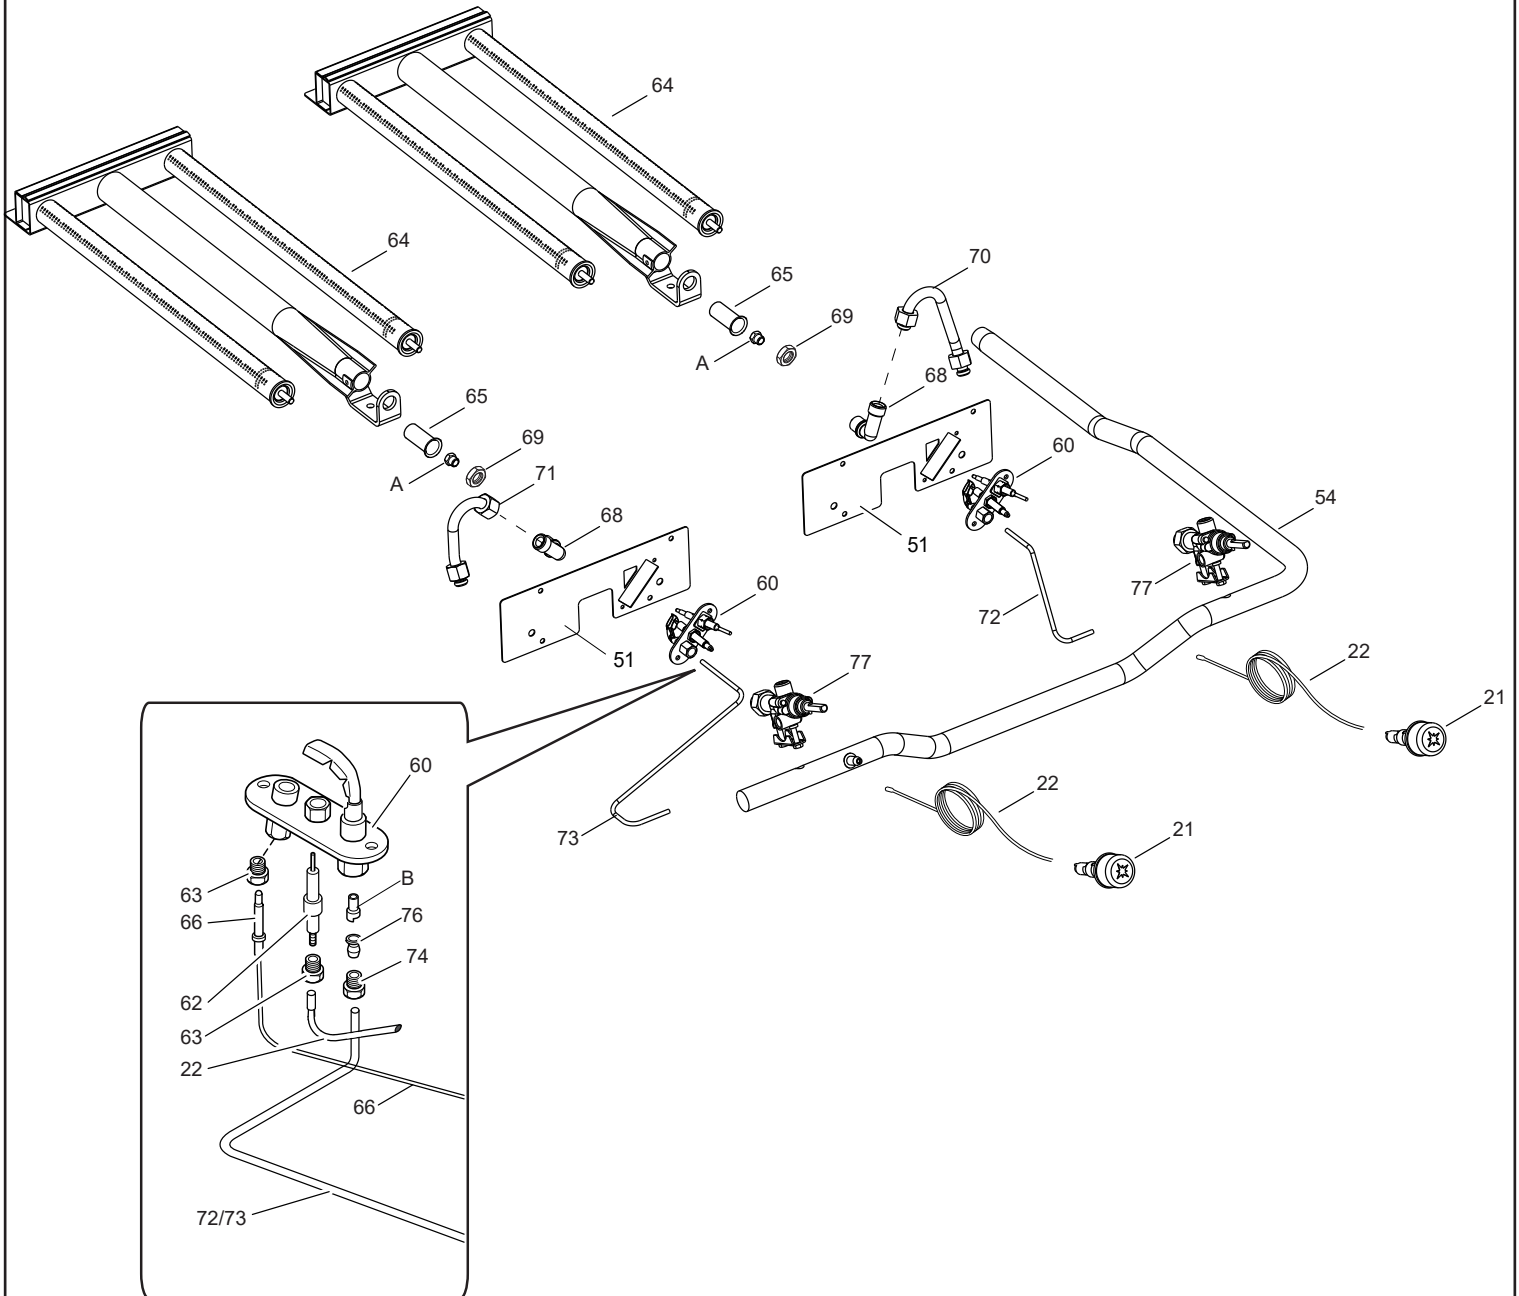

Ersatzteilliste-Explosionszeichnung

Gas-Bratplatte **GBP7 / V2HT**

[Art. 406372038]

FRY TOP GAS E700XP GAS GRIDDLES E700XP

PNC	Model	Ref	Brand	Version	Notes
371029	E7FTGDSS00	a	ELX	GAS	SMOOTH PLATE 400 MM
371030	E7FTGDSR00	b	ELX	GAS	RIBBED PLATE 400 MM
371031	E7FTGHSS00	d	ELX	GAS	SMOOTH PLATE 800 MM
371032	E7FTGHSP00	e	ELX	GAS	SMOOTH+RIBBED PLATE 800 MM
371037	E7FTGDSC00	c	ELX	GAS	SMOOTH CHROME PLATE 400 MM
371038	E7FTGHCS00	f	ELX	GAS	SMOOTH CHROME PLATE 800 MM
371041	E7FTGHCP00	g	ELX	GAS	SMOOTH+RIBBED CHR.PLATE 800MM
372029	Z7FTGDHS00	h	ZAN	GAS	SMOOTH PLATE 400 MM
372030	Z7FTGDSR00	i	ZAN	GAS	RIBBED PLATE 400 MM
372031	Z7FTGHHS00	l	ZAN	GAS	SMOOTH PLATE 800 MM
372032	Z7FTGHSP00	m	ZAN	GAS	SMOOTH+RIBBED PLATE 800 MM
372037	Z7FTGDSC00	n	ZAN	GAS	SMOOTH CHROME PLATE 400 MM
372038	Z7FTGHCS00	o	ZAN	GAS	SMOOTH CHROME PLATE 800 MM
372041	Z7FTGHCP00	p	ZAN	GAS	SMOOTH+RIBBED CHR.PLATE 800MM
372158	Z7FTGDSS0H	q	ZAN	GAS	SMOOTH PLATE 400 MM-HAKVOORT
373029	A7FTGDHS00	r	OEM	GAS	SMOOTH PLATE 400 MM
373030	A7FTGDSR00	s	OEM	GAS	RIBBED PLATE 400 MM
373031	A7FTGHHS00	t	OEM	GAS	SMOOTH PLATE 800 MM
373032	A7FTGHSP00	u	OEM	GAS	SMOOTH+RIBBED PLATE 800 MM
373037	A7FTGDSC00	v	OEM	GAS	SMOOTH CHROME PLATE 400 MM
373038	A7FTGHCS00	w	OEM	GAS	SMOOTH CHROME PLATE 800 MM
373041	A7FTGHCP00	z	OEM	GAS	SMOOTH+RIBBED CHR.PLATE 800MM
373224	A7FTGDSS0K	A1	KIP	GAS	SMOOTH PLATE 400 MM
373225	A7FTGDSR0K	B1	KIP	GAS	RIBBED PLATE 400 MM
373226	A7FTGHSS0K	C1	KIP	GAS	SMOOTH PLATE 800 MM
373227	A7FTGHSP0K	D1	KIP	GAS	SMOOTH+RIBBED PLATE 800MM

Chrome plate - Piastra cromo

A - Ugello bruciatore / Burner nozzle			
6DGT Code	Ref. / Notes		
0A2533	ø1.35	3+3B/P	G30 30mbar
002393	ø1.30	3B/P	G30 37mbar
0A2650	ø1.20	3B/P	G30 50mbar
0A2102	ø2.00	2H/2E+	G20 20mbar
A05176400	ø1.85	2H	G20 25mbar
058335	Ø2.05	2L	G25 25mbar
0A2301	ø1.95	2K	G25.3 25mbar
0A2083	ø2.20	2ELL	G25 20mbar
059418	ø2.15	2S	G25.1 25mbar
0A2306	ø4.00	No CE	G110 8mbar