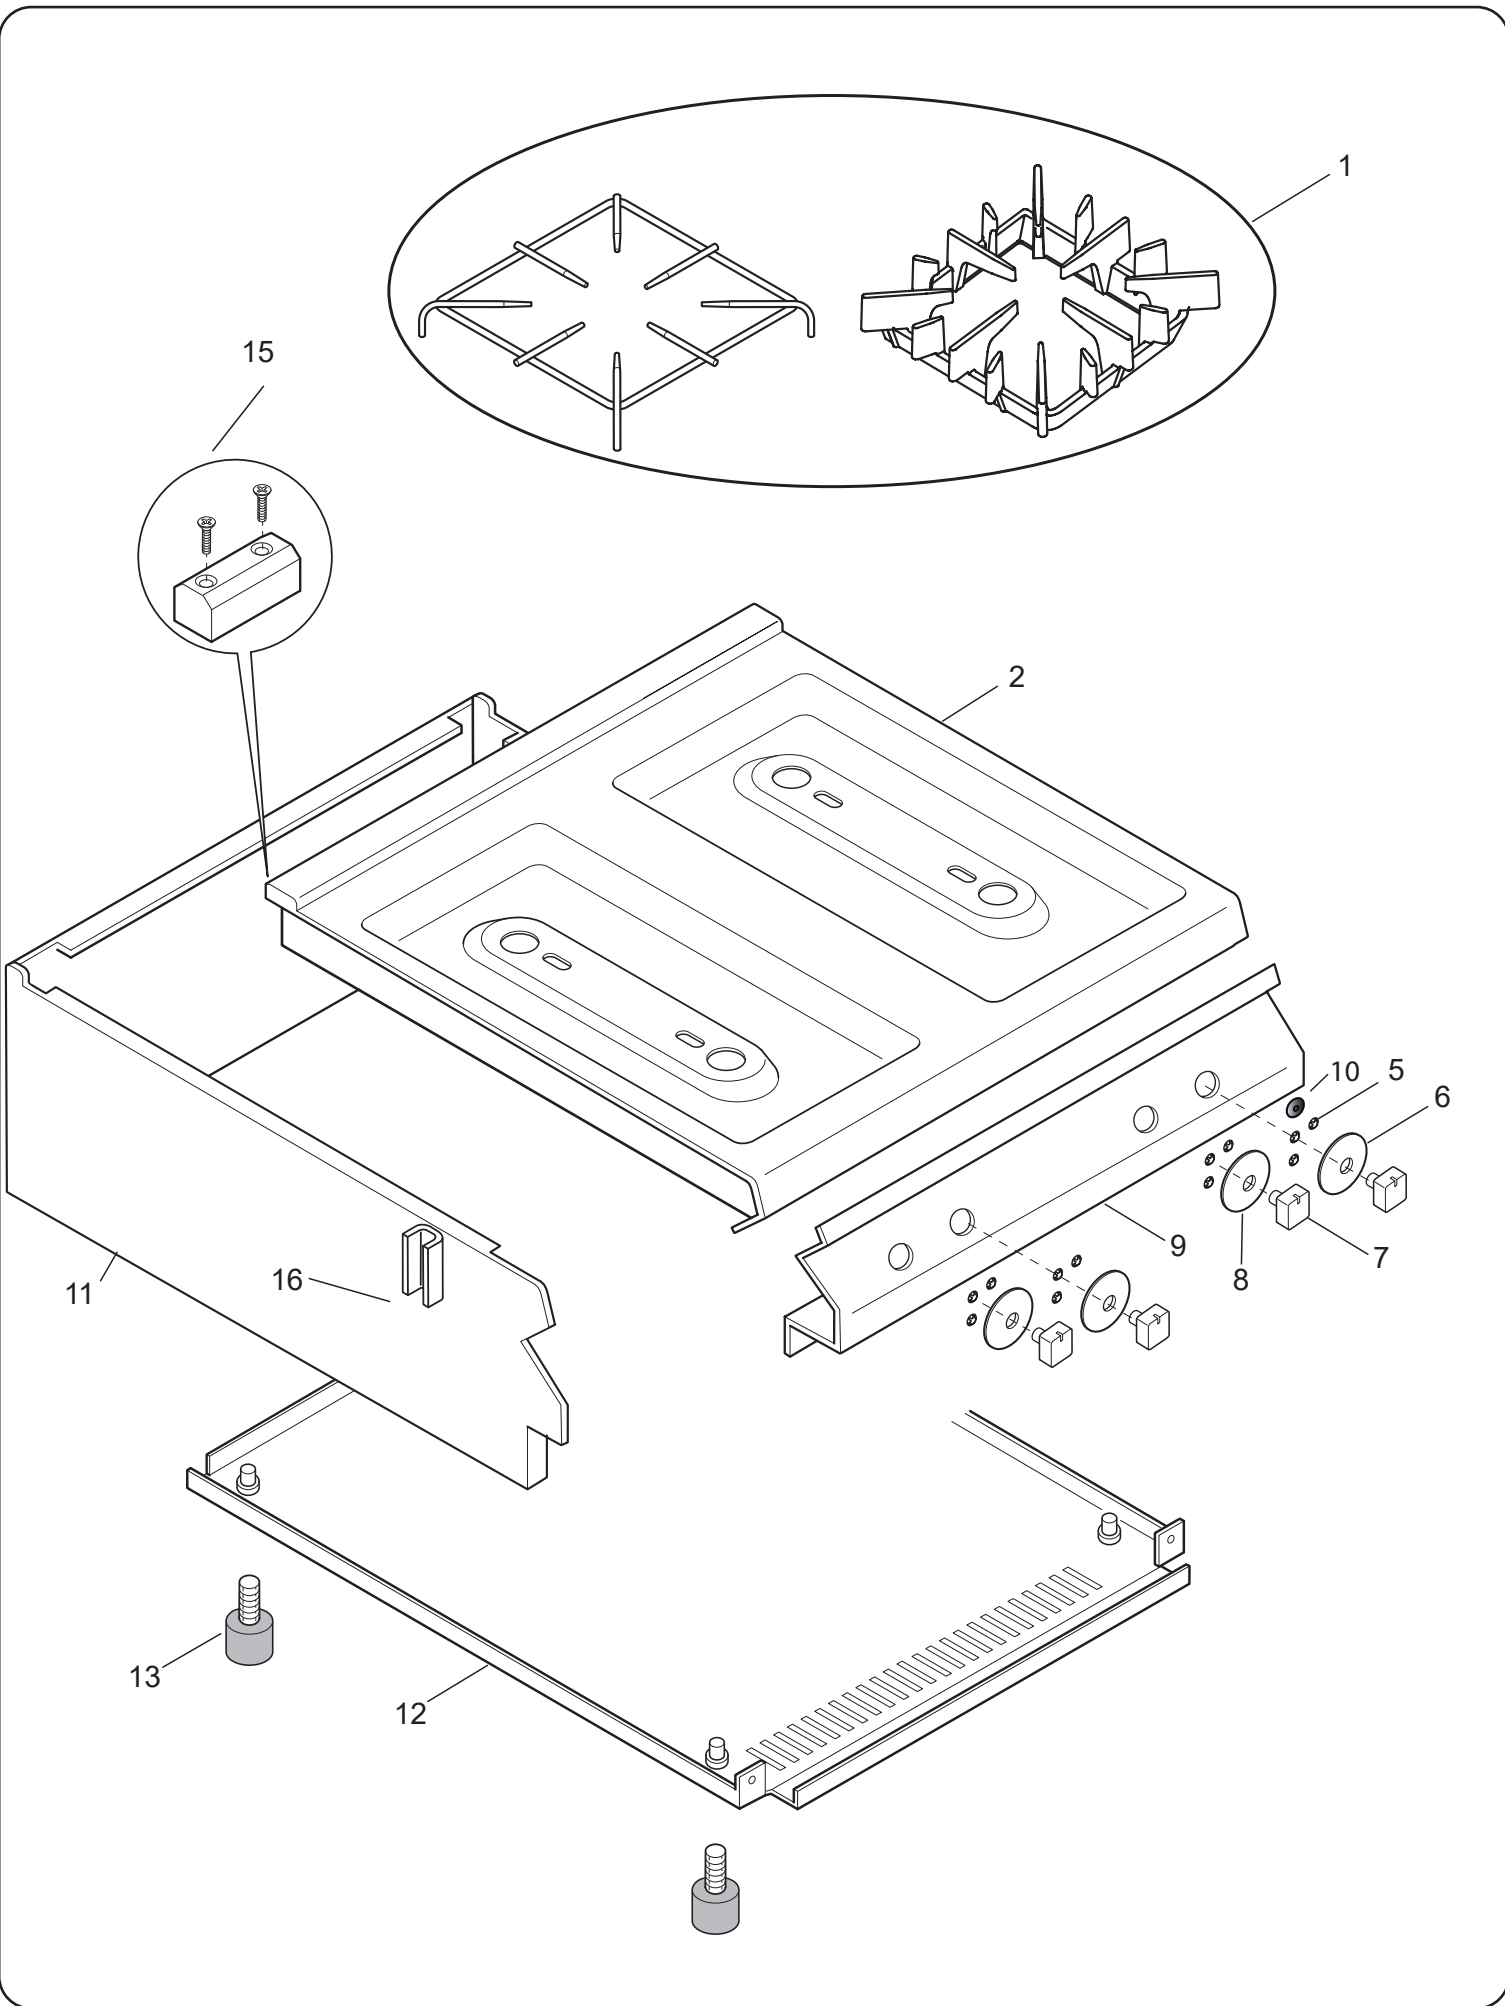

CUCINE TOP GAS E900XP GAS COOKING TOP E900XP

PNC	Model	Ref	Brand	Burner	Notes
392033	Z9GCGL6C00	z	Zan	6	TOP 1200 CAST IRON
392034	Z9GCGL6C0M	a1	Zan	6	TOP 1200 CAST IRON
392192	Z9GCTD2C0M	b1	Zan	2 (7.5KW)	TOP 400 TOWN GAS
392193	Z9GCTH4C00	c1	Zan	4	TOP 800 TOWN GAS
392194	Z9GCTH4C0M	d1	Zan	4 (7.5KW)	TOP 800 TOWN GAS
392196	Z9GCTL6C0M	e1	Zan	6 (7.5KW)	TOP 1200 TOWN GAS
392640	Z9AAQAAOMC	q1	Zan	2 (10KW)	TOP 400 ECO
392641	Z9AARAAOME	r1	Zan	4 (10KW)	TOP 800 ECO
393000	A9GCGD2C00	f1	OEM	2	TOP 400
393001	A9GCGD2C0M	g1	OEM	2 (10KW)	TOP 400
393002	A9GCGH4C00	h1	OEM	4	TOP 800
393003	A9GCGH4C0M	i1	OEM	4 (10KW)	TOP 800
393011	A9GCGL6C00	l1	OEM	6	TOP 1200
393012	A9GCGL6C0M	m1	OEM	6 (10KW)	TOP 1200

Index	Page	Notes
Gas top / Componenti top	3	
ECOFLAME Gas top / Componenti top ECOFLAME	4	
Gas components / componenti gas	5	
ECOFLAME Gas components / componenti gas ECOFLAME	6	
Nozzles table / Tabelle ugelli	7	
Spare parts list / Lista ricambi	8-10	

Bold=last change / Grassetto =ultima modifica

Rev. 4

From Ser. Nr. 116 Up to Ser. Nr.	Ed. 2011-04 Updated 2023-06	Page: 2	Doc No:59785FN00