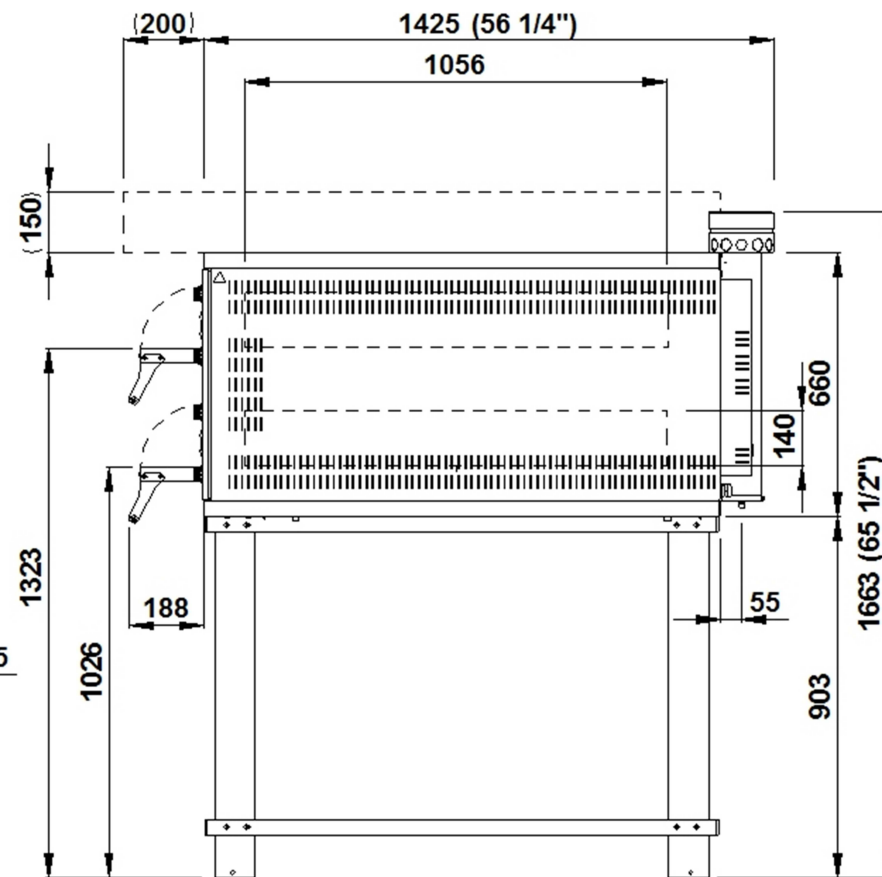

## MORETTI Elektro-Pizzaofen iDeck PD 65.105

[Art. 493065105200-I]

TOP VIEW

REAR VIEW

RIGHT SIDE VIEW