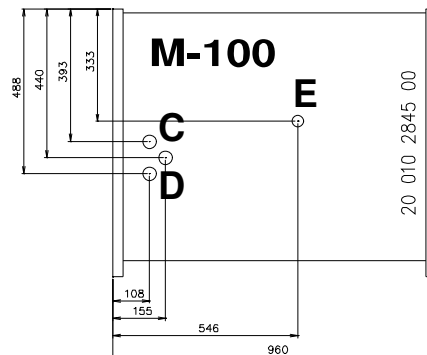

MODELLO	VASCA	FONDO
R452 REMOTE OPEN		
R452 REMOTE CLOSED		
R452 INTEGRAL OPEN		
R452 INTEGRAL CLOSED		
R452 VBN REMOTE OPEN		
R452 VBN REMOTE CLOSED		
R452 VBN INTEGRAL OPEN		
R452 VBN INTEGRAL CLOSED	20 010 2845 00	60 020 0449 00
R290 INTEGRAL OPEN		
R290 INTEGRAL CLOSED		
R290 VBN INTEGRAL OPEN		
R290 VBN INTEGRAL CLOSED		

C - ELEKTRISCHER KABEL (ELECTRICAL WIRES)
D - ROHRE (PIPES)
E - ABLAUF (DRAIN)