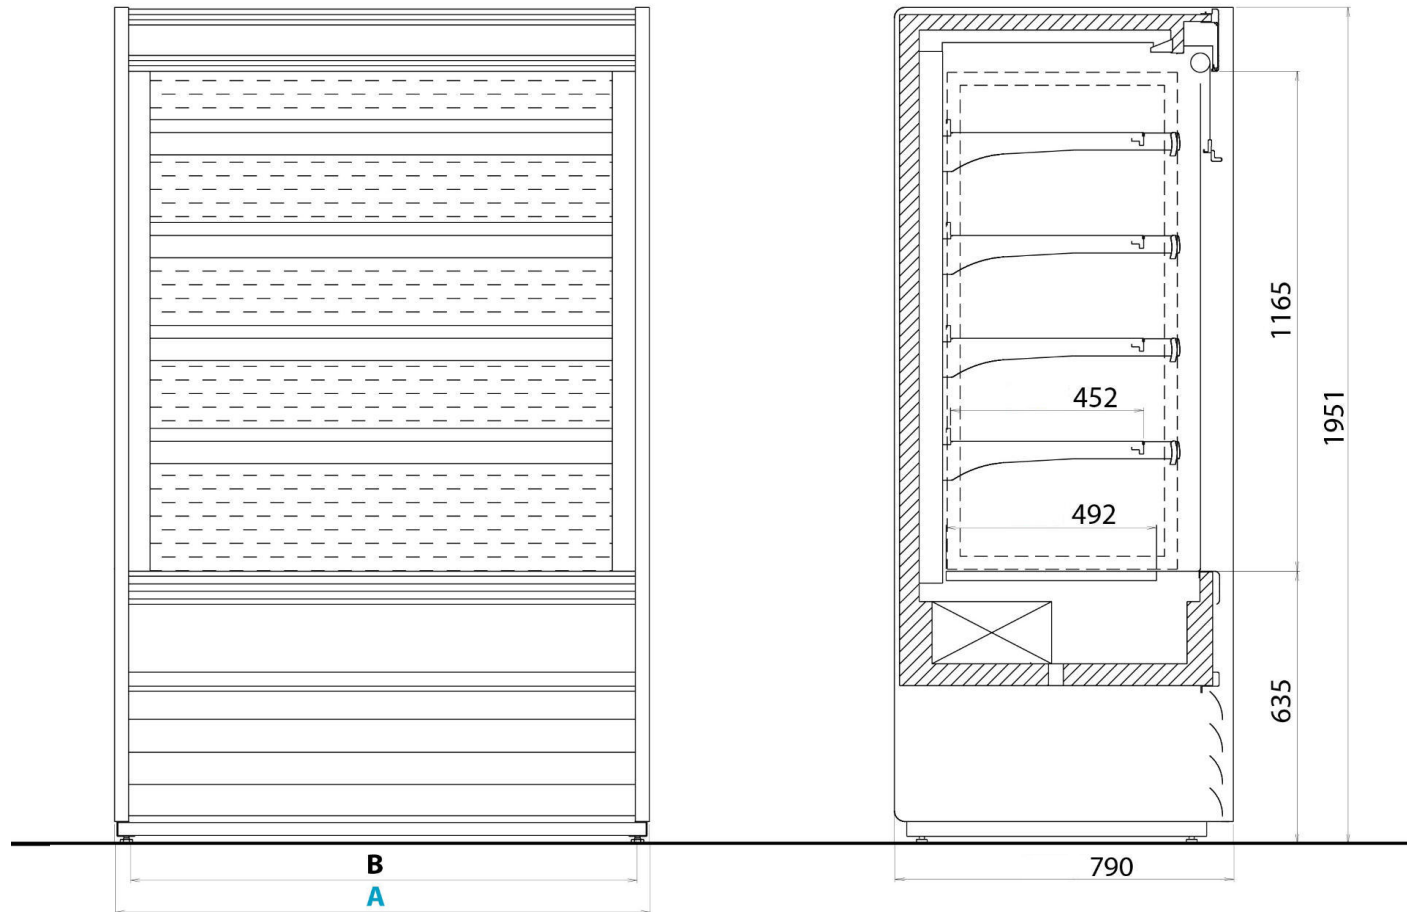

# Masszeichnung Wandkühlregal ALASKA 100 ENERGY

	A	B		A	B
71	710	645	180	1856	1792
100	960	896	240	2436	2372
120	1250	1186	300	2956	2892
150	1510	1446	360	3648	3584

# Position Ablauf

MODELLO	VASCA	FONDO
R452 REMOTE OPEN		
R452 REMOTE CLOSED		
R452 INTEGRAL OPEN		
R452 INTEGRAL CLOSED		
R452 VBN REMOTE OPEN		
R452 VBN REMOTE CLOSED		
R452 VBN INTEGRAL OPEN		
R452 VBN INTEGRAL CLOSED	20 020 00 4264 0 00	20 040 00 0271 0
R290 INTEGRAL OPEN	20 020 00 4264 0 00	20 040 00 0271 0
R290 INTEGRAL CLOSED		
R290 VBN INTEGRAL OPEN		
R290 VBN INTEGRAL CLOSED		