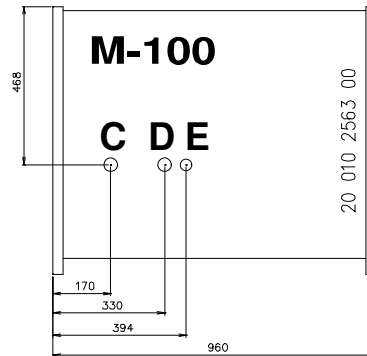

# Masszeichnung Wandkühlregal ALASKA 100 ENERGY

	A	B		A	B
71	710	645	180	1856	1792
100	960	896	240	2436	2372
120	1250	1186	300	2956	2892
150	1510	1446	360	3648	3584

# Position Ablauf

MODELLO	VASCA	FONDO
R452 REMOTE OPEN		
R452 REMOTE CLOSED		
R452 INTEGRAL OPEN		
R452 INTEGRAL CLOSED		
R452 VBN REMOTE OPEN		
R452 VBN REMOTE CLOSED		
R452 VBN INTEGRAL OPEN		
R452 VBN INTEGRAL CLOSED	20 020 00 4264 0 00	20 040 00 0271 0
R290 INTEGRAL OPEN	20 020 00 4264 0 00	20 040 00 0271 0
R290 INTEGRAL CLOSED		
R290 VBN INTEGRAL OPEN		
R290 VBN INTEGRAL CLOSED		

MODELLO	VASCA	FONDO
R452 REMOTE OPEN		
R452 REMOTE CLOSED		
R452 INTEGRAL OPEN		
R452 INTEGRAL CLOSED		
R452 VBN REMOTE OPEN		
R452 VBN REMOTE CLOSED		
R452 VBN INTEGRAL OPEN		
R452 VBN INTEGRAL CLOSED	20 010 2845 00	60 020 0449 00
R290 INTEGRAL OPEN		
R290 INTEGRAL CLOSED		
R290 VBN INTEGRAL OPEN		
R290 VBN INTEGRAL CLOSED		