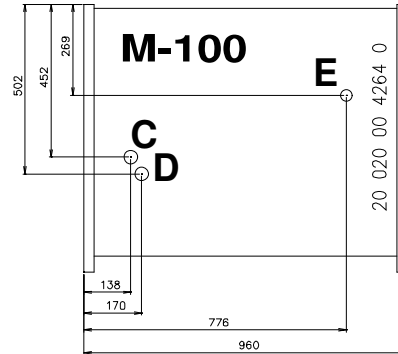

# Masszeichnung Wandkühlregal ALASKA 100 ENERGY

	A	B		A	B
71	710	645	180	1856	1792
100	960	896	240	2436	2372
120	1250	1186	300	2956	2892
150	1510	1446	360	3648	3584

# Position Ablauf

MODELLO	VASCA	FONDO
R452 REMOTE OPEN		
R452 REMOTE CLOSED		
R452 INTEGRAL OPEN		
R452 INTEGRAL CLOSED		
R452 VBN REMOTE OPEN		
R452 VBN REMOTE CLOSED		
R452 VBN INTEGRAL OPEN		
R452 VBN INTEGRAL CLOSED	20 020 00 4264 0 00	20 040 00 0271 0
R290 INTEGRAL OPEN	20 020 00 4264 0 00	20 040 00 0271 0
R290 INTEGRAL CLOSED		
R290 VBN INTEGRAL OPEN		
R290 VBN INTEGRAL CLOSED		