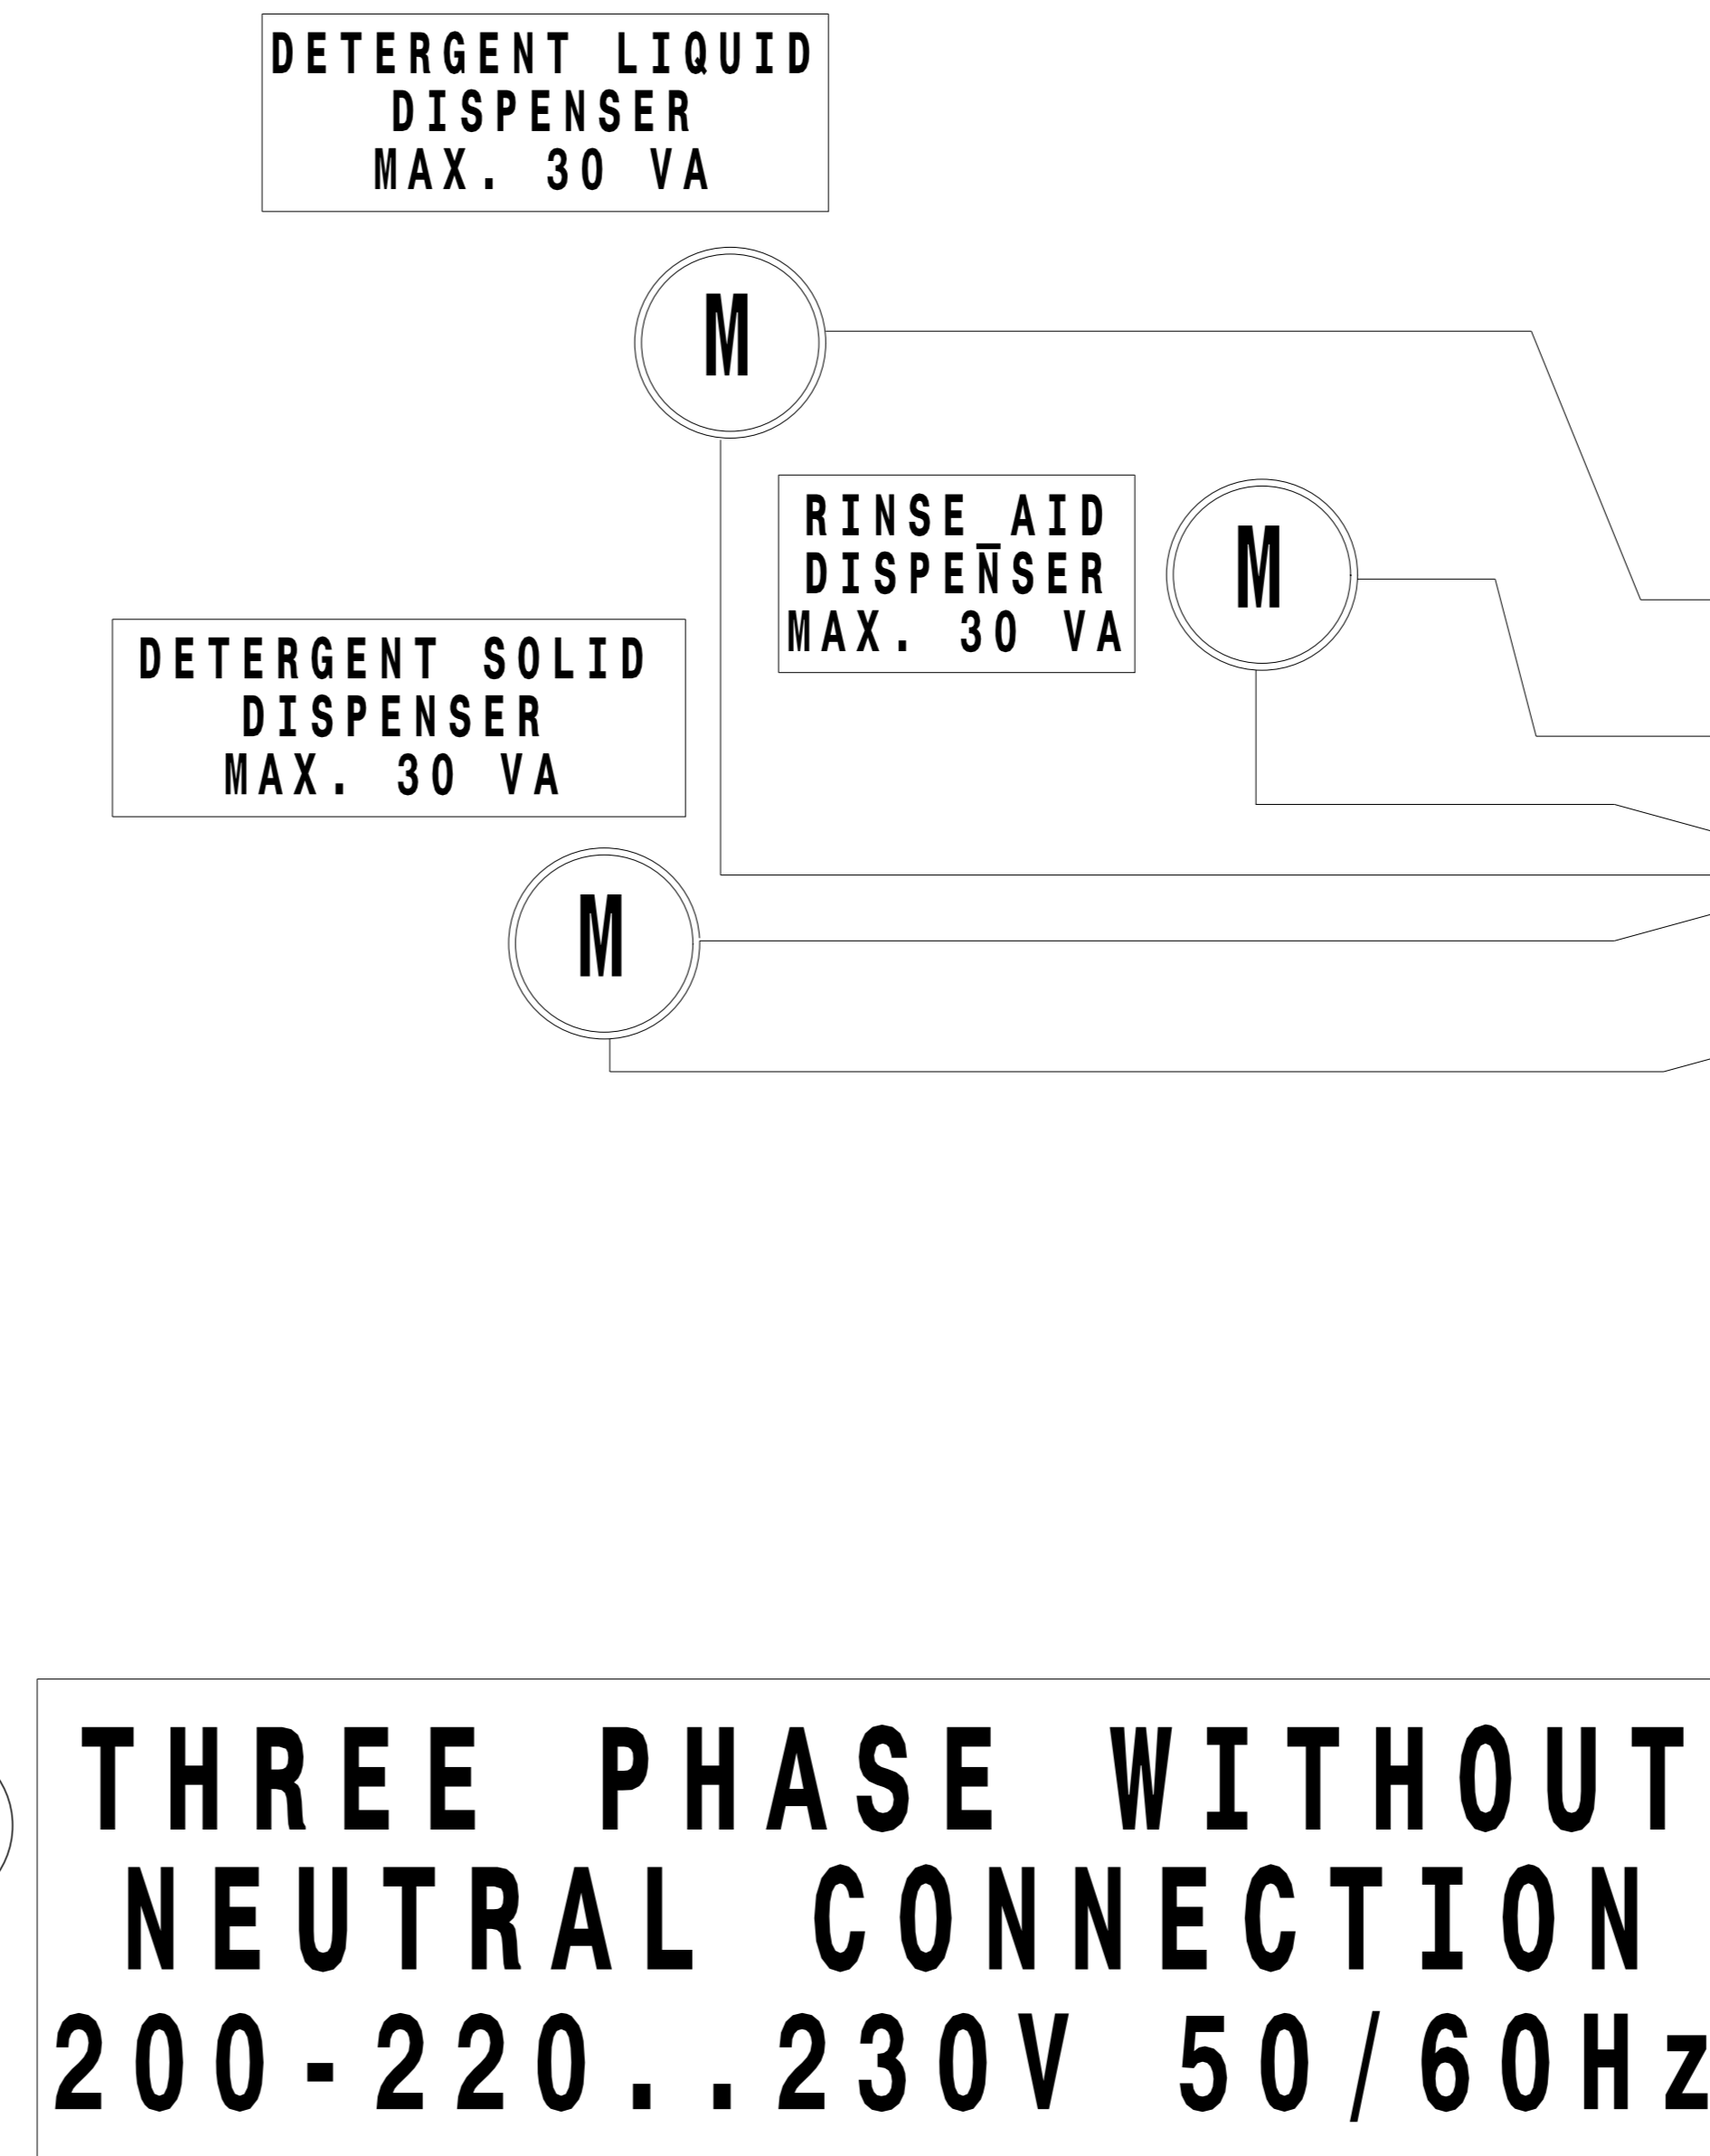

PIGA SU
650 UP
PIGA GIU
650 DOWN

ROHS
2002/95/EC

SCALE	01/03/2013
DATE	L.Barbiero
DRAWN	F.M.Ciappina
APP. DATE	
PROJ. L. BARBIERO	15/03/2014
MODIFICATIONS	
MATERIAL:	
TREATMENT:	
SUPPLY SPECIFICATIONS:	
DESCRIPTION	SCHEMA ELETRICO NEWHT
REPLACES	FULL
EUROPEAN METHOD	600634Y01
REV	B