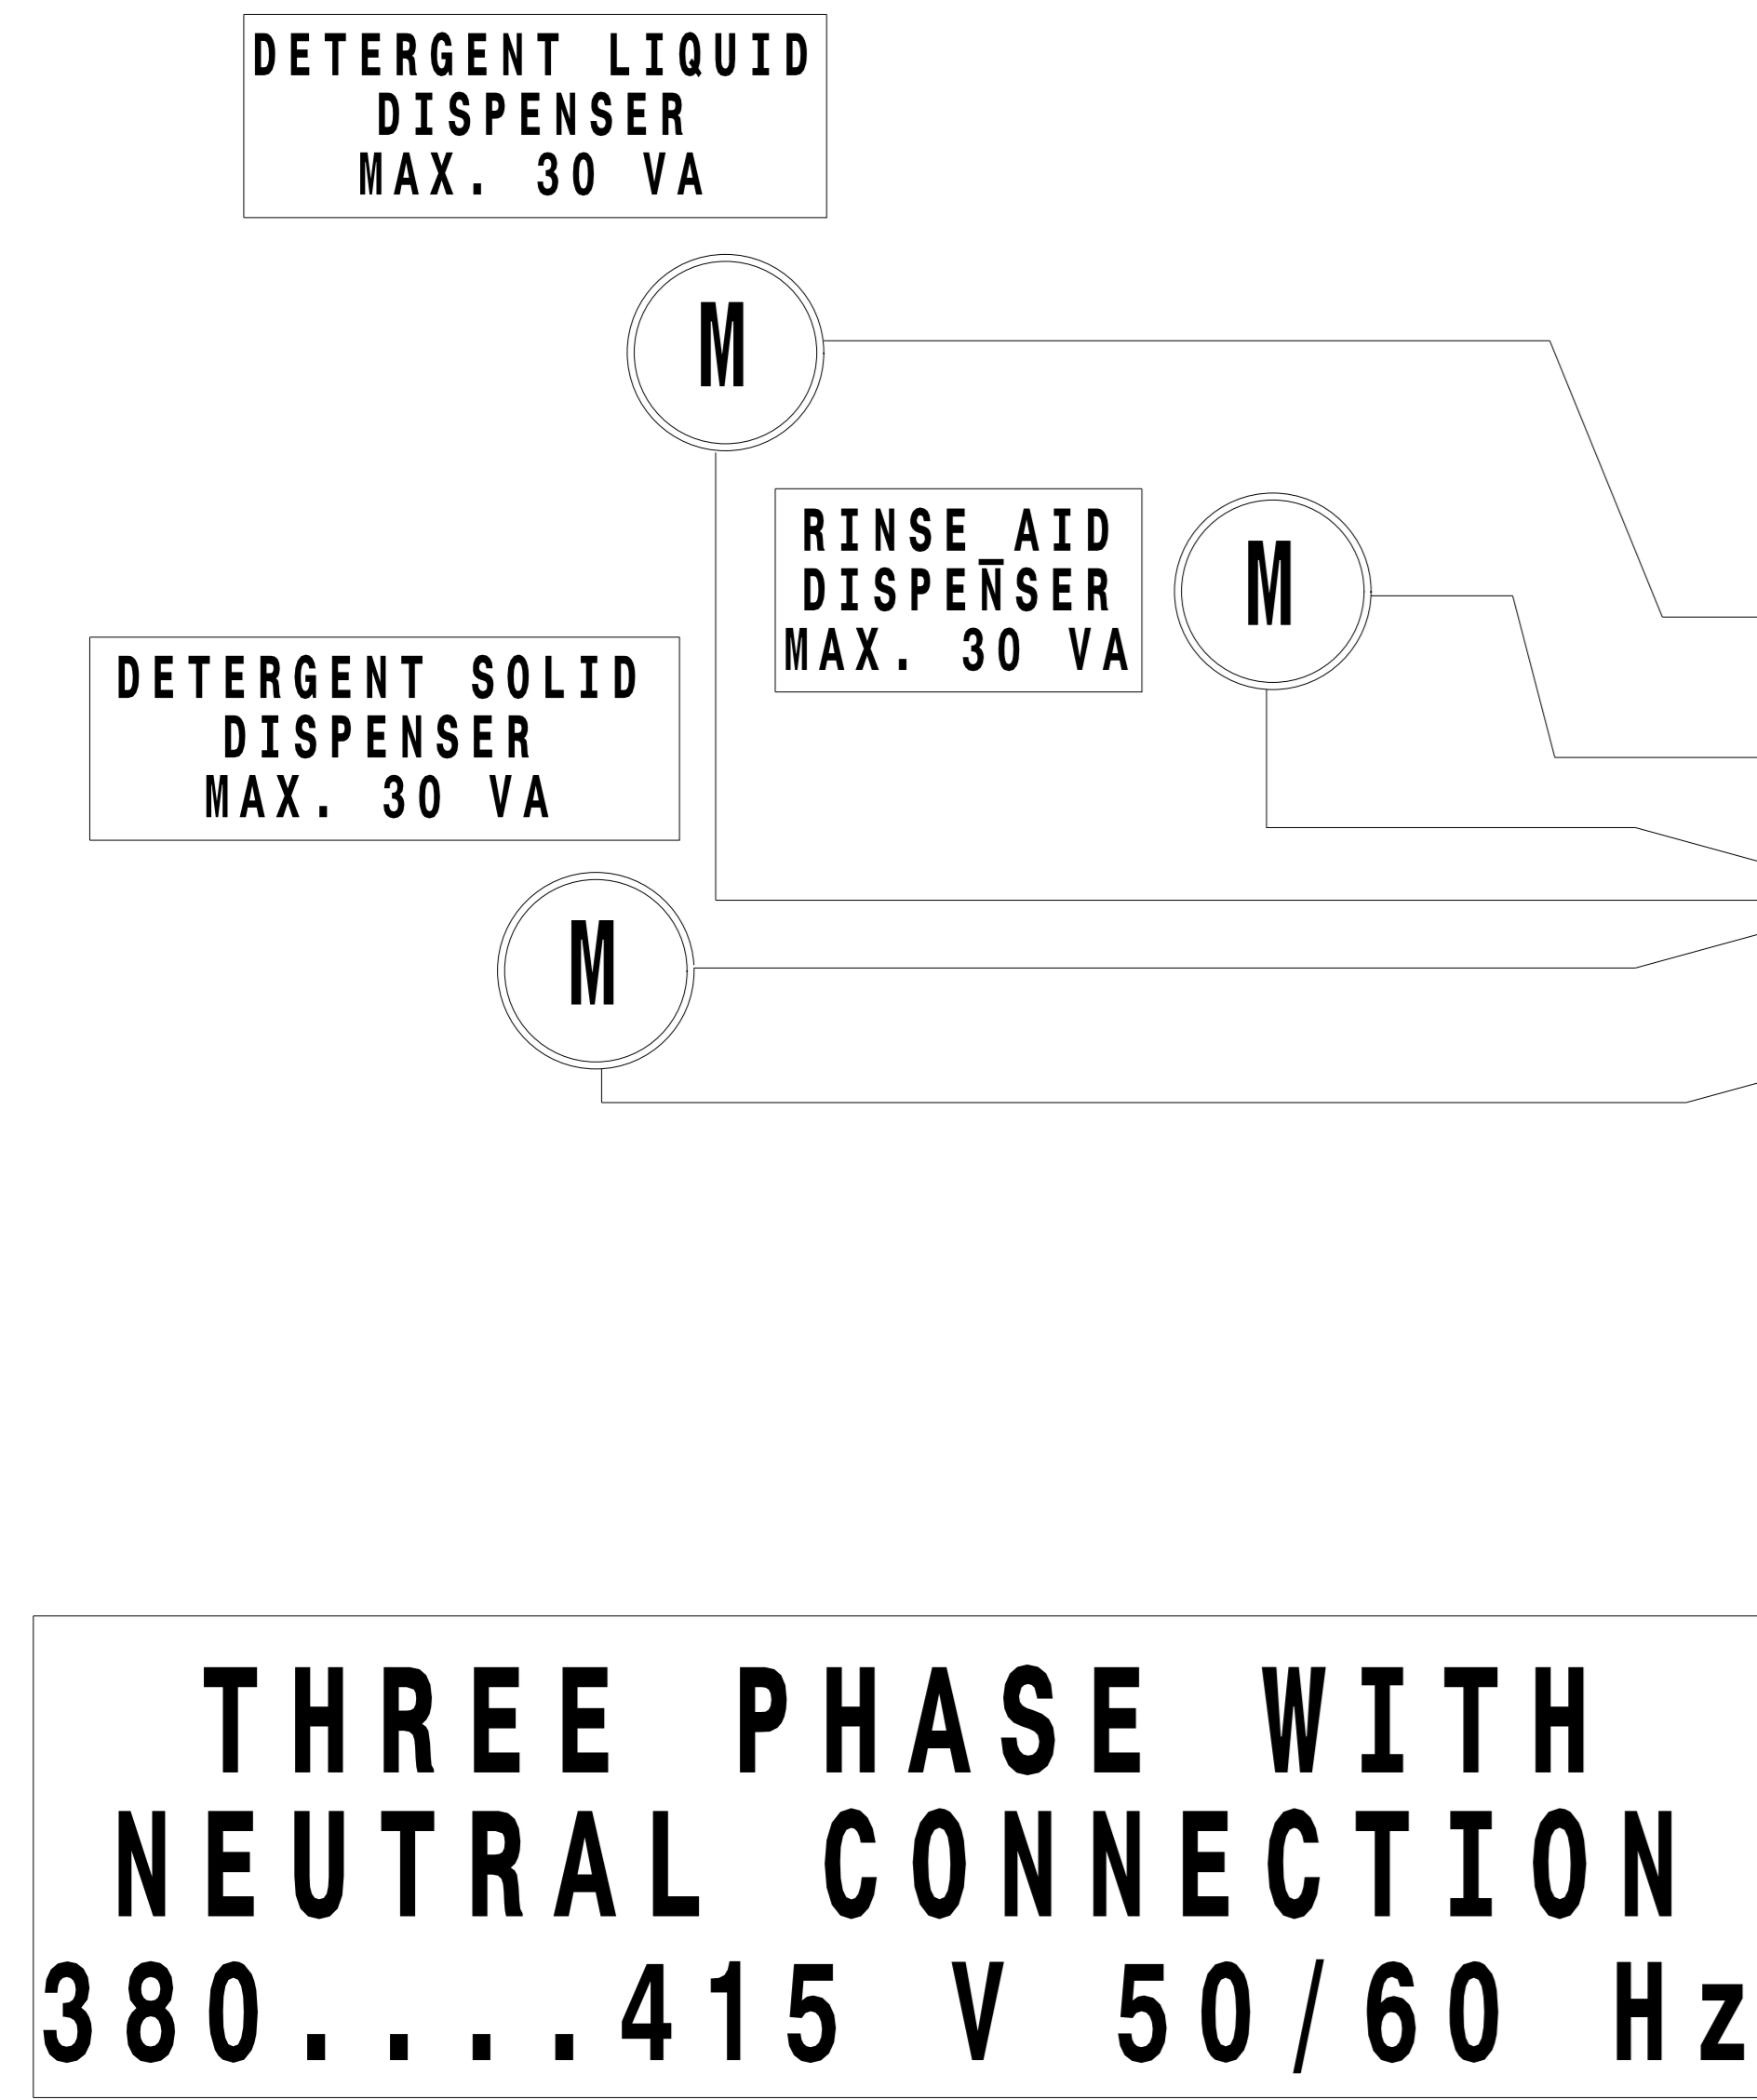

PIGA SU
650 UP
PIGA GIU
650 DOWN

ROHS
2002/95/EC

SCALE	01/03/2013
DATE	L.Barbiero
DRAWN	F.M.Ciappina
APP. DATE	
PROJ. L. BARBIERO	15/03/2014
MODIFICATIONS	
MATERIAL:	
TREATMENT:	
SUPPLY SPECIFICATIONS:	
DESCRIPTION	SCHEMA ELETRICO NEWHT
REPLACES	FULL
EUROPEAN METHOD	600634Y01
REV	B