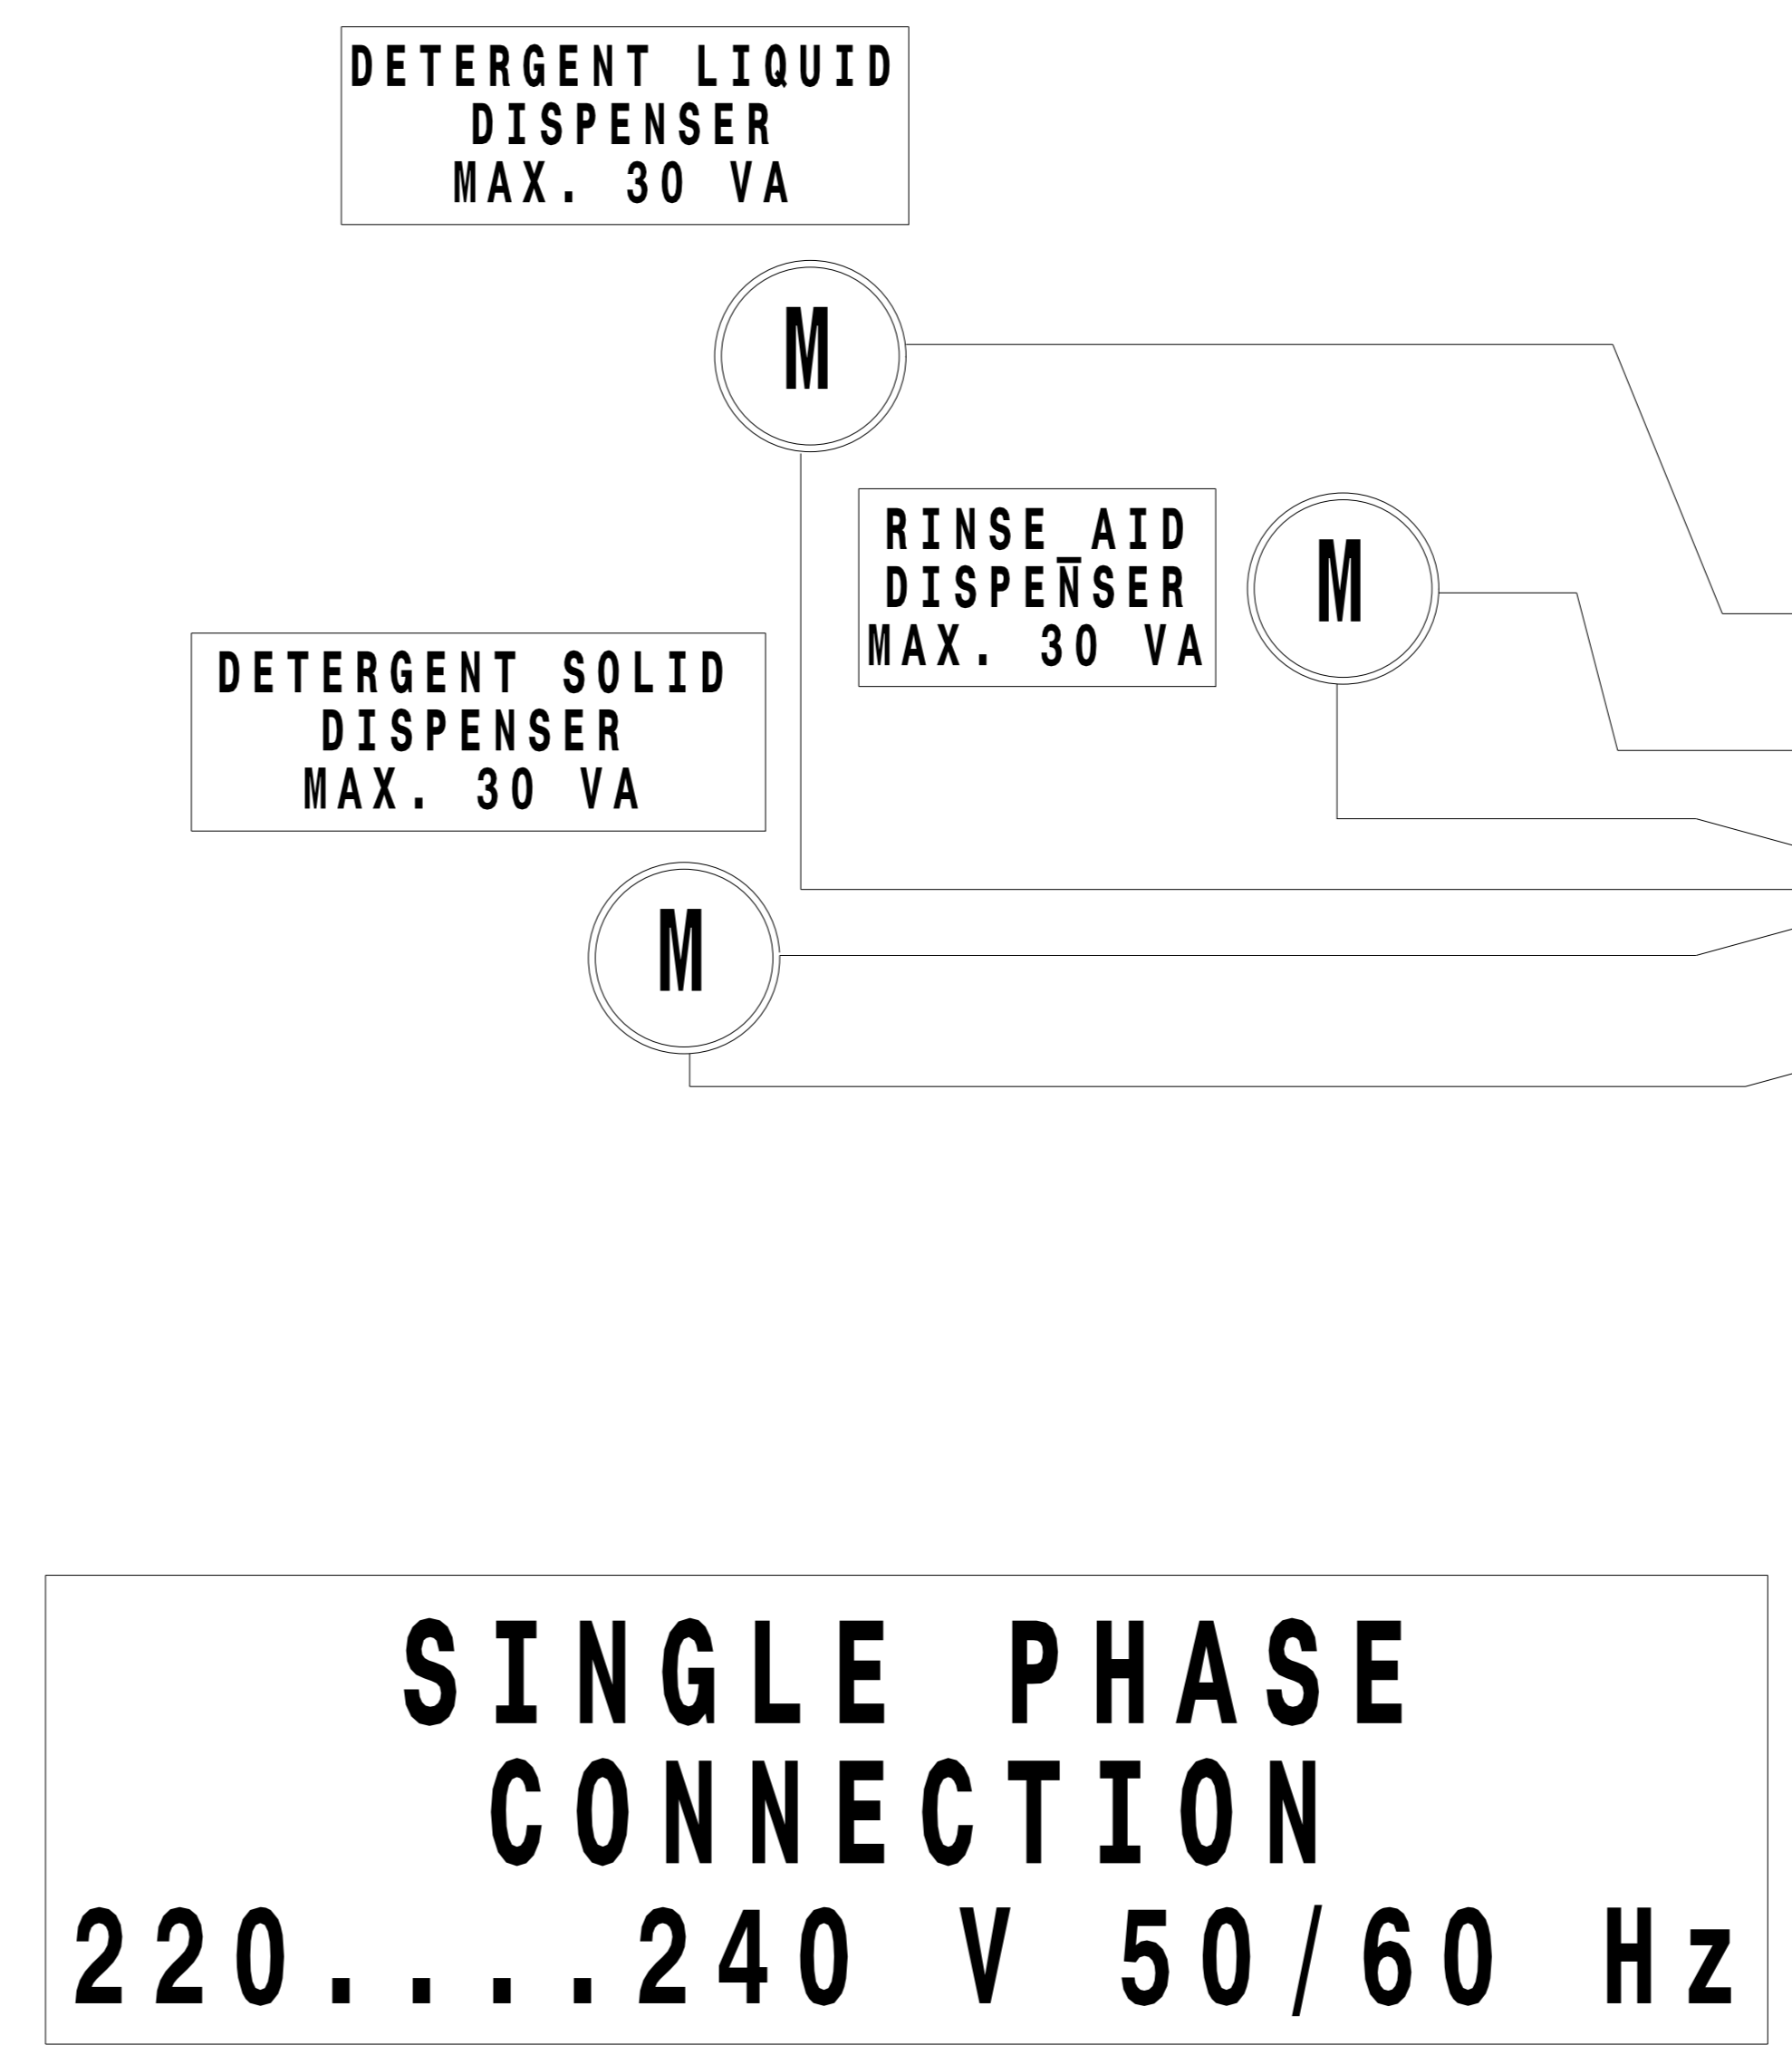

PIGA SU
650 UP
PIGA GIU
650 DOWN

ROHS
2002/95/EC

SCALE	01/03/2013
DATE	L.Barbiero
DRAWN	F.M.Ciappina
APP. DATE	
PROJ. L. BARBIERO	15/03/2014
MODIFICATIONS	
MATERIAL:	
TREATMENT:	
SUPPLY SPECIFICATIONS:	
DESCRIPTION	SCHEMA ELETRICO NEWHT
REPLACES	FULL
EUROPEAN METHOD	600634Y01
REV	B