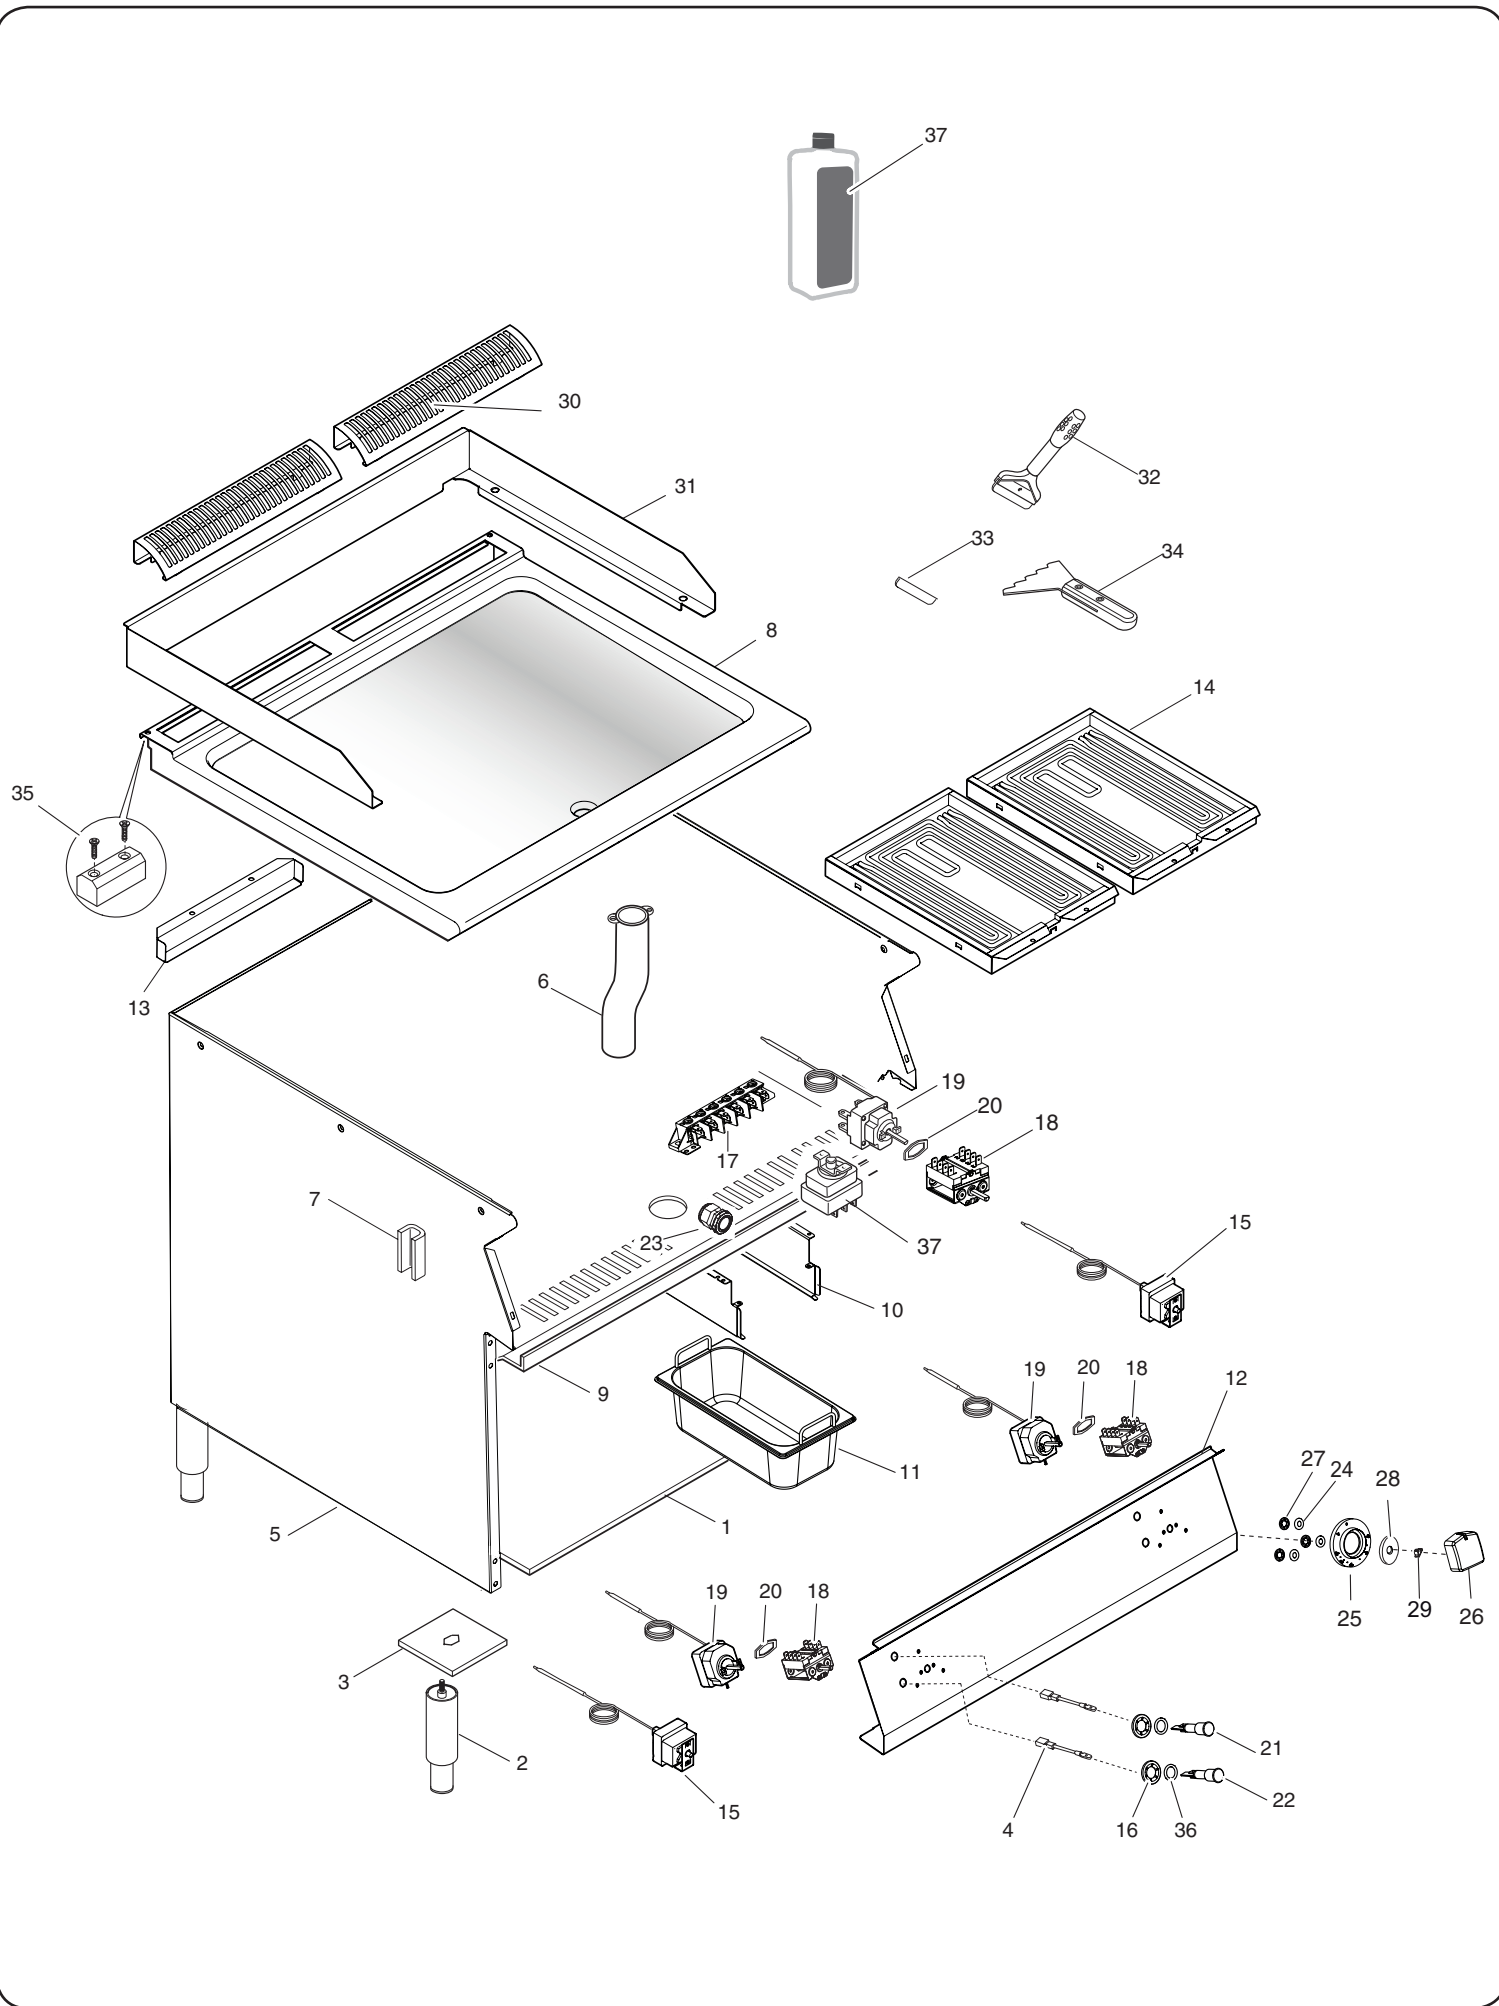

ELECTRIC FRYTOP ON OPEN BASE 700XP
FRYTOP ELETTRICO SU VANO 700XP

Pos	Factory Code	Spare Code	Descrizione	Description	Ref./Notes
1	532824600	*	FONDO 400 mm	BOTTOM PANEL 400 mm	400 mm
1	532824700	*	FONDO 800 mm	BOTTOM PANEL 800 mm	800 mm
2	835856901	0C0204	PIEDE CON VITE	FOOT WITH SCREW	
3	508898900	0C0122	RINFORZO PIEDE	REINFORCEMENT FOOT	
4	638865101	005370	RESISTENZA DI CADUTA	DROPPING RESISTOR	
5	85089FH01	0CB087	RIVESTIMENTO LATERALE 400 mm	EXTERNAL PANEL 400 mm	400 mm
5	85089FJ01	OCA950	RIVESTIMENTO LATERALE 800 mm	EXTERNAL PANEL 800 mm	800 mm
6	806873801	0C6238	TUBO DI SCARICO	DRAIN PIPE	
7	527850500	0C0156	PIASTRA FISSAGGIO FIANCHI	SIDE PANEL JOINTING PLATE	
8	087589GX00	*	ASS. RIPIANO LISCIO 400	TOP 400 mm SMOOTH	d
8	087589GY00	*	ASS. RIPIANO RIGATO 400	TOP 400 mm RIBBED	b
8	087589GZ00	*	ASS. RIPIANO LISCIO 800	TOP 800 mm SMOOTH	c
8	087589H000	*	ASS. RIPIANO 1/3 RIG. 800	TOP 800 mm 1/3 RIBBED	a
9	533886201	*	CIELO VANO	CEILING PANEL	400 mm
9	533886401	*	CIELO VANO	CEILING PANEL	800 mm
10	530884601	0C5188	GUIDA PER BACINELLA	BUCKET GUIDE	
11	502888501	004612	BACINELLA RACCOLTA	DISCHARGE BUCKET	
12	87089JW02	0C8251	CRUSCOTTO 400 mm	CONTROL PANEL 400 mm	400 mm
12	87089KH02	0C8256	CRUSCOTTO 800 mm	CONTROL PANEL 800 mm	800 mm
13	50489MB01	0C8479	FERMO RESISTENZA	HEATING ELEMENT STOPPER	
14	617839H00	0C8476	RESISTENZA 4200W	HEATING ELEMENT 4200W	
15	646812100	006826	LIMITATORE TEMPERATURA	SAFETY THERMOSTAT	
16	0527815500	0C2184	MOLLETTA FISS. LAMPADA	FIXING SPRING FOR LAMP	
17	A05714000	058613	MORSETTIERA DI ALIMENTAZIONE	MAIN TERMINAL BLOCK	
18	A05400901	0A2134	INTERRUTTORE	SWITCH	
19	646817400	0C6234	TERMOSTATO	THERMOSTAT	Chrome plate
20	A05414500	0A2205	STAFFA UNIONE	FASTENING PLATE	
21	876800002	005010	LAMPADA VERDE	GREEN LAMP	
22	876800102	005011	LAMPADA ARANCIO	ORANGE LAMP	
23	544802300	0C0068	PRESSACAVO	TIGHTNER, CORD	
24	541813800	0C6171	RONDELLA SILICONE	SILICONE WASHER	
25	548879Z00	0C7430	GHIERA	KNOB RING	
26	548878202	0C7232	MANOPOLA	KNOB	
27	218912211	069567	MOLLETTA PER GHIERA	SPRING, KNOB RING	
28	543821000	053816	GUARNIZIONE MANOPOLA	GASKET, KNOB	
29	214590701	025245	MOLLETTA PER MANOPOLA	SPRING, KNOB	
30	50389LP00	0C7333	GRIGLIA CAMINO	CHIMNEY GRID	
31	532806904	0C2964	PARASPRUZZI 400 mm	SPLASHBACK 400 mm	400 mm
31	532807104	0C2965	PARASPRUZZI 800 mm	SPLASHBACK 800 mm	800 mm
32	0805848203	055995	RASCHIETTO PER PIASTRA LISCIA	SCRAPER FOR SMOOTH PLATE	
33	0506887401	056347	LAMA PER RASCHIETTO	BLADE FOR SCRAPER	
34	0830851300	056940	RASCHIETTO PER PIASTRA RIGATA	SCRAPER FOR RIBBED PLATE	
35	0516860702	0C0137	PIASTRINA GIUNZIONE	JOINTING REAR PLATE	
36	0543826400	0C2183	OR LAMPADA	OR LAMP	
37	*	0S2292	DETERGENTE C41, RESIDUI BRUCIATI	DETERGENT C41, FOR BURNT SCRAPPINGS	6 BOTT PER PACK
37	*	0S1841	DETERGENTE C40, RESIDUI CARBONIOSI	DETERGENT C40, FOR CARBONIZED SCRAPPINGS	6 BOTT PER PACK