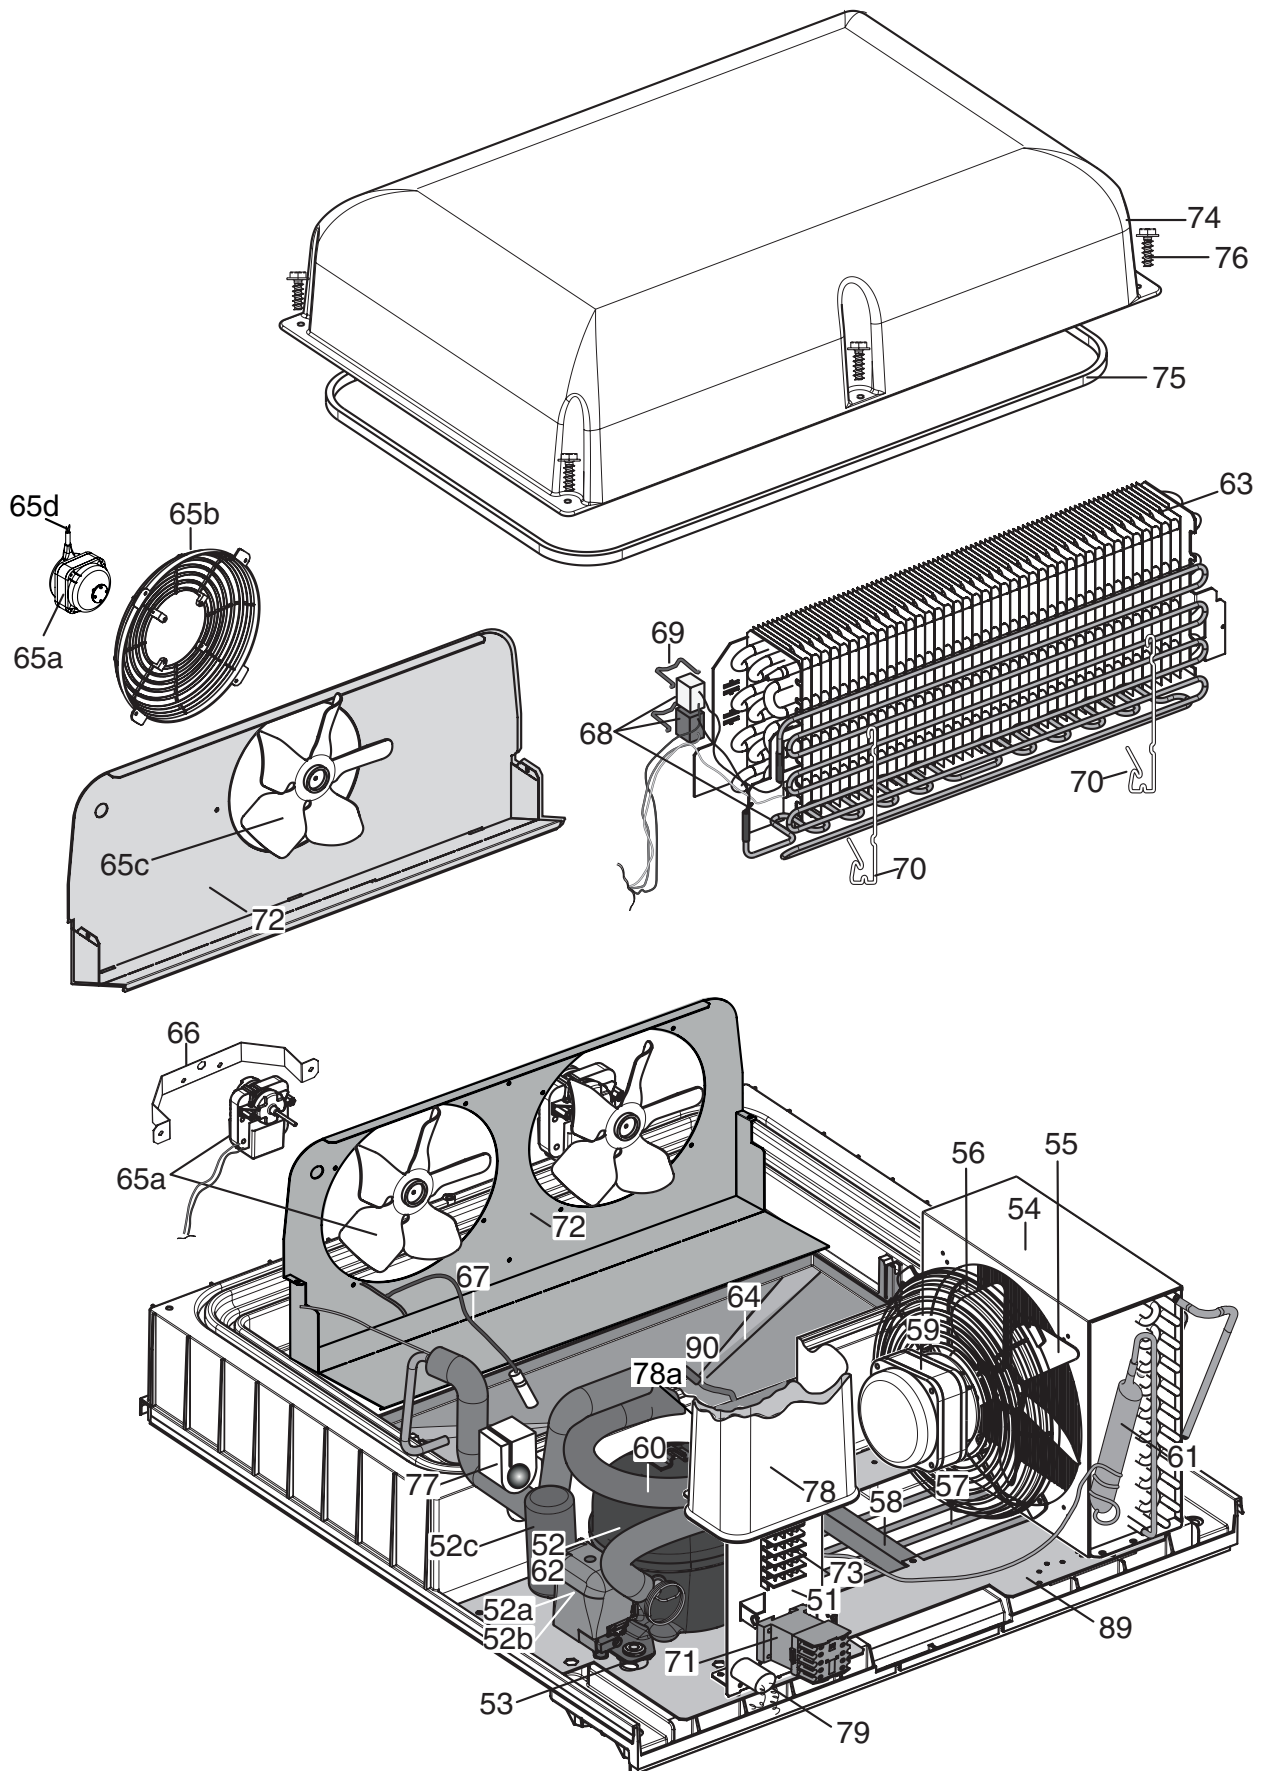

COOLING UNIT ASSEMBLY

for glass door always and full door up to 2021/37