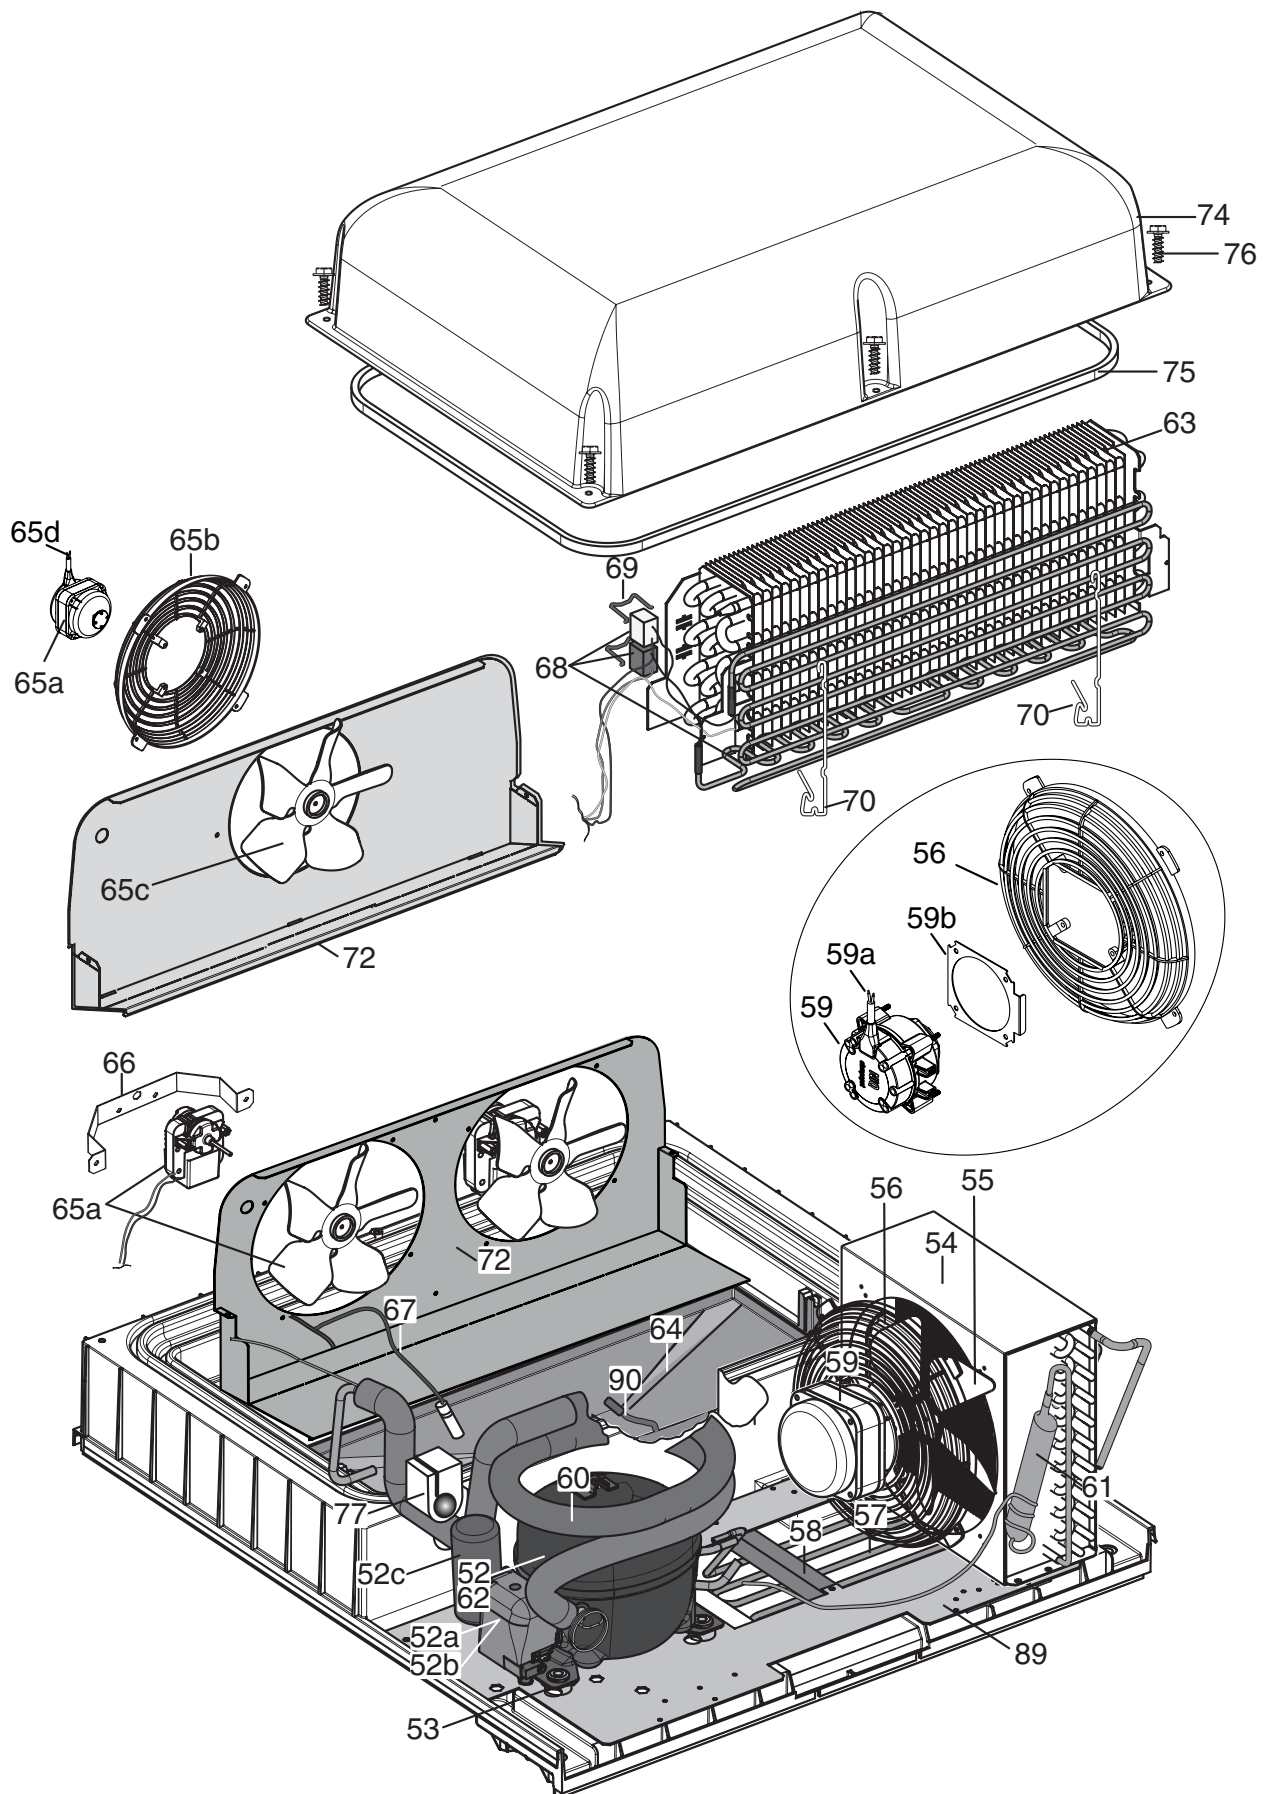

COOLING UNIT ASSEMBLY

for full door from 2021/38