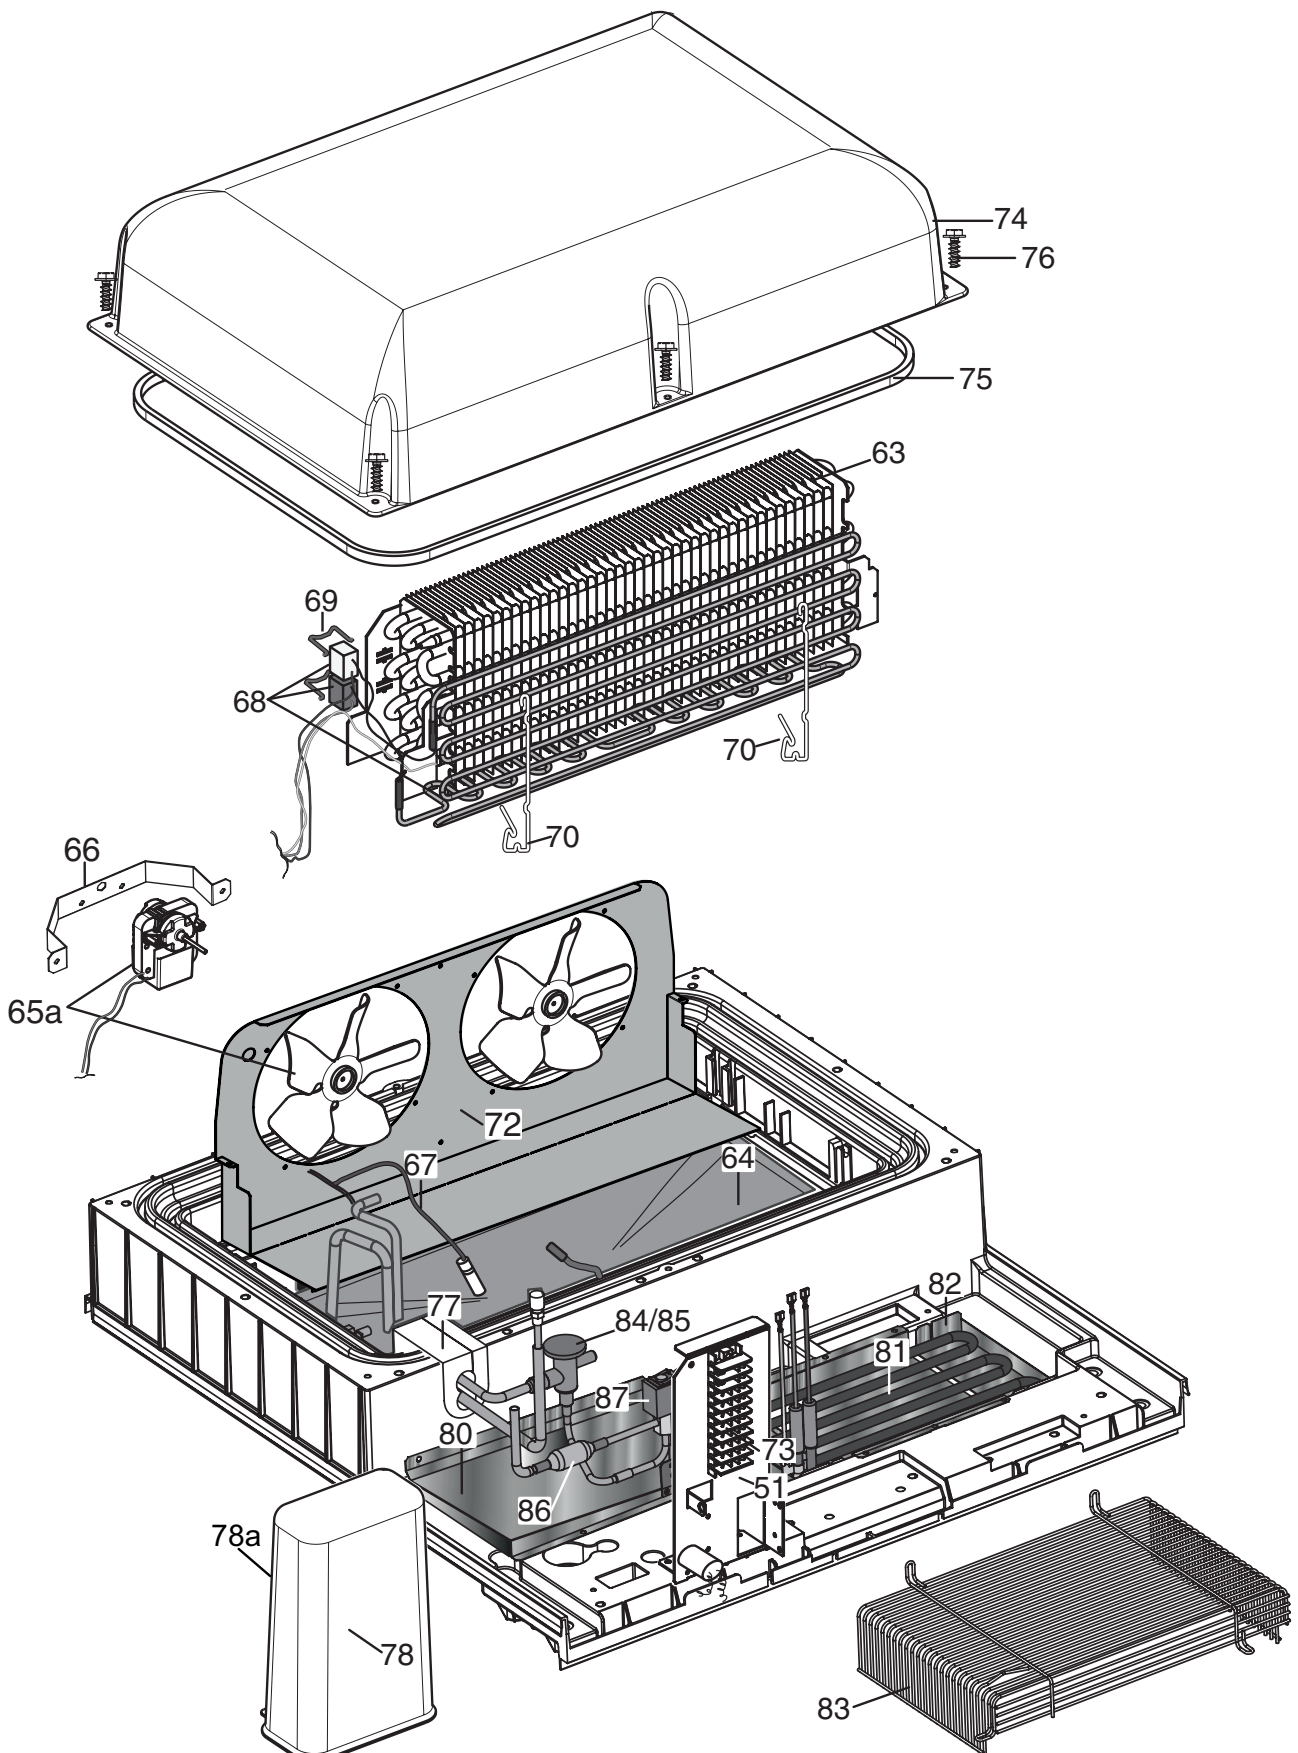

REMOTE COOLING UNIT ASSEMBLY

for glass door always and full door up to 2021/37