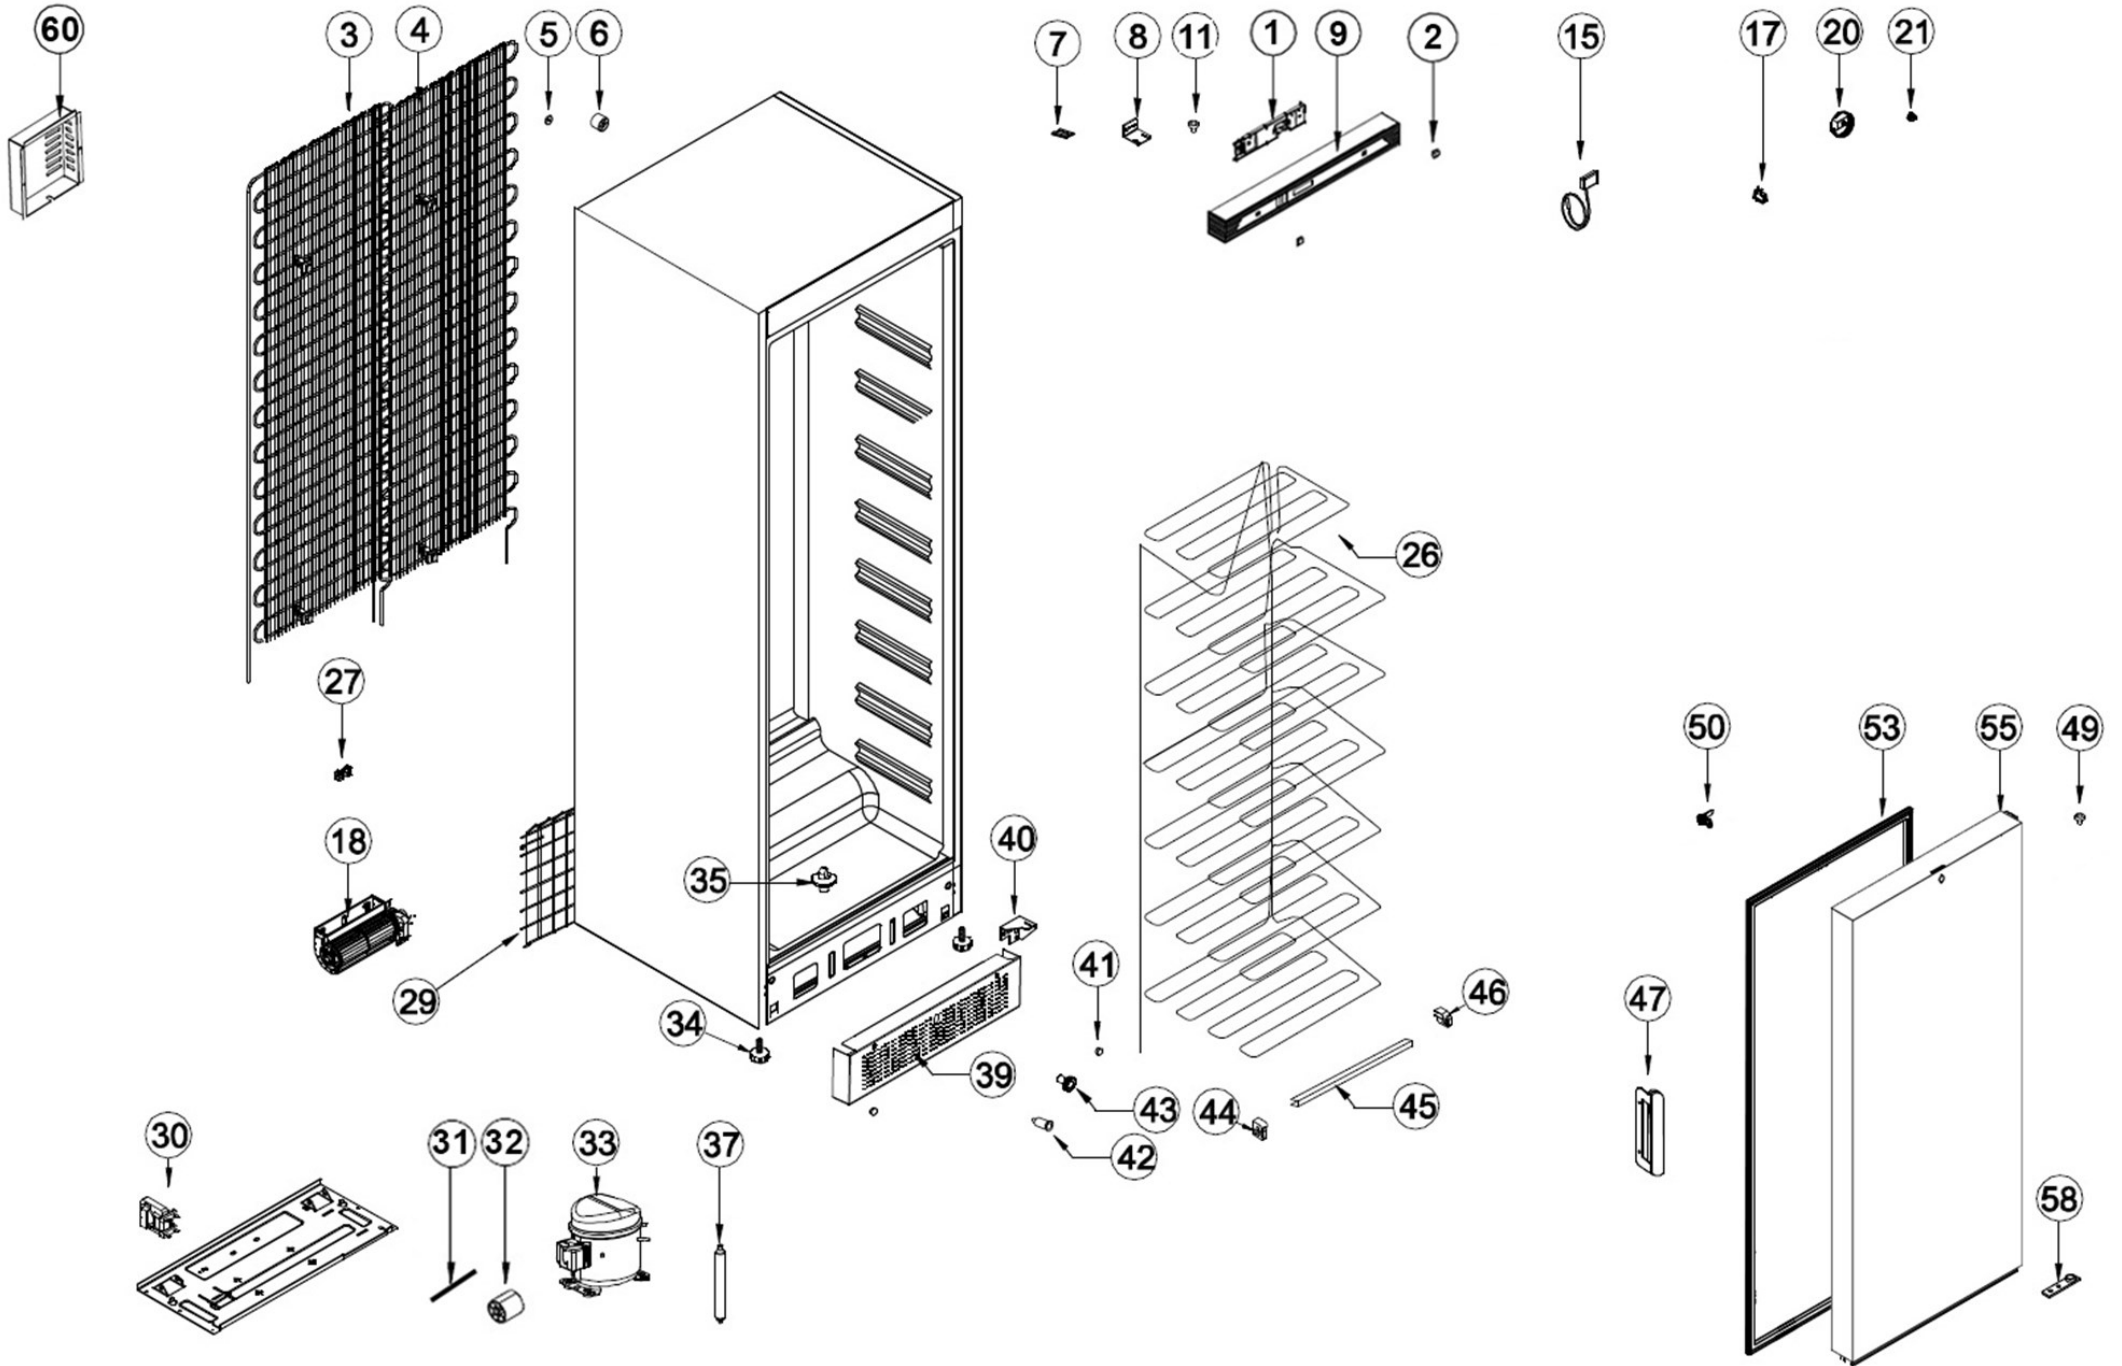

# Ersatzteilliste-Explosionszeichnung

## Gewerbetiefkühlschrank TK 300

[Artikel-Nr.: 435213010]

16373 / UFFS370SD

Position	ItemNo	Description
01	13813	Control Panel 2015 Black
02	13824	Control Panel Cover For Screw
03	14185	Condenser Second Part
04	14180	Condenser First Part
06	14202	Plastic Holder For Cond, Old
07	10696	Lock Bracket
08	12961	Top Hinge Base Left/Right
09	10948	Cover For Control Panel 2015 B
11	12911	Pin For Hinge
15	13793	Thermometer Digital White
	33379	Digital Thermometer w/Black Frame
16	13737	Light Switch
17	13644	Green Control Lamp
20	13994	Thermostat K50-3459
21	14023	Thermostat Knob FS
26	14500	Wire On Tube Evaporator
27	14198	Fixing Clamp For Condenser
29	11849	Grill Cover For Compressor Com
31	14614	Pin For Big Roller
32	14608	Big Roller
33	11771	Compressor NEU2155U R290
34	14570	Adjustable Foot
35	11556	Internal Drain Plug
37	15721	Filter Drier 20 G
38	11466	Drain Tube
39	31394	Bottom Grill Hexagonal
40	12762	Bottom Hinge No Wire
41	11243	Cover For Screw
42	11466	Drain Tube
43	11429	Defrost Drain Plug
44	14496	Tilting Fixture For Frezing Sh
45	14965	Plastic For Tube Freezing Shel
46	14495	Tilting Fixture For Frezing Ri
47	12665	Handle
49	12863	Hinge Bush
50	10721	Lock With Keys
53	12072	Door Gasket White Removeable
55	12419	Solid Door, Glued White Gasket
58	12808	Door Hinge Bracket
60	15347	Cover For Ballast