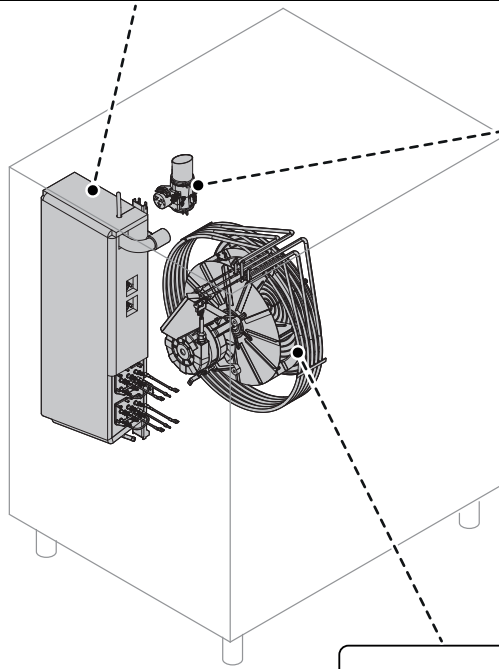

432 PLASTIC PIPES

431 STEEL PIPES