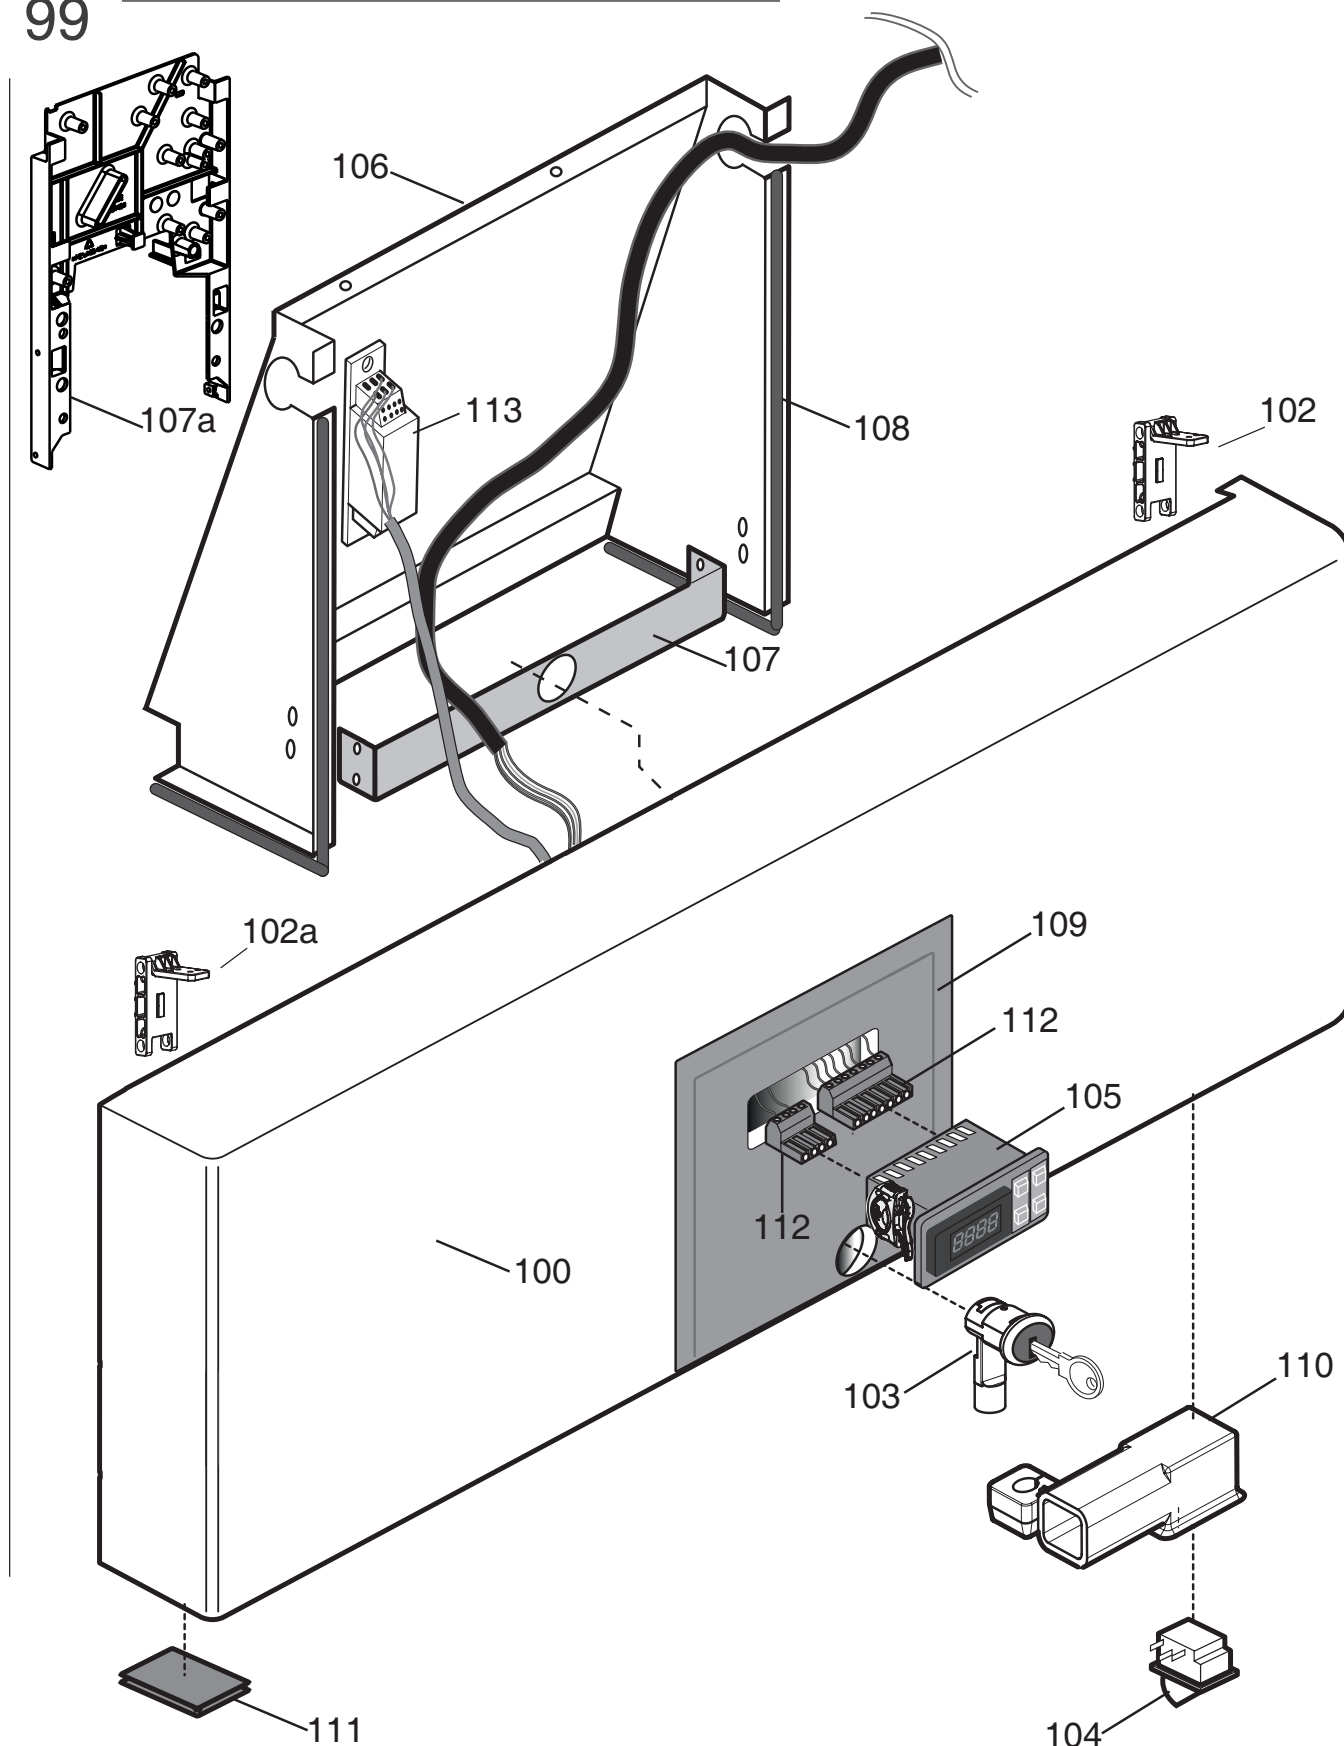

CONTROL PANEL

for glass door always and full door up to 2021/37

99