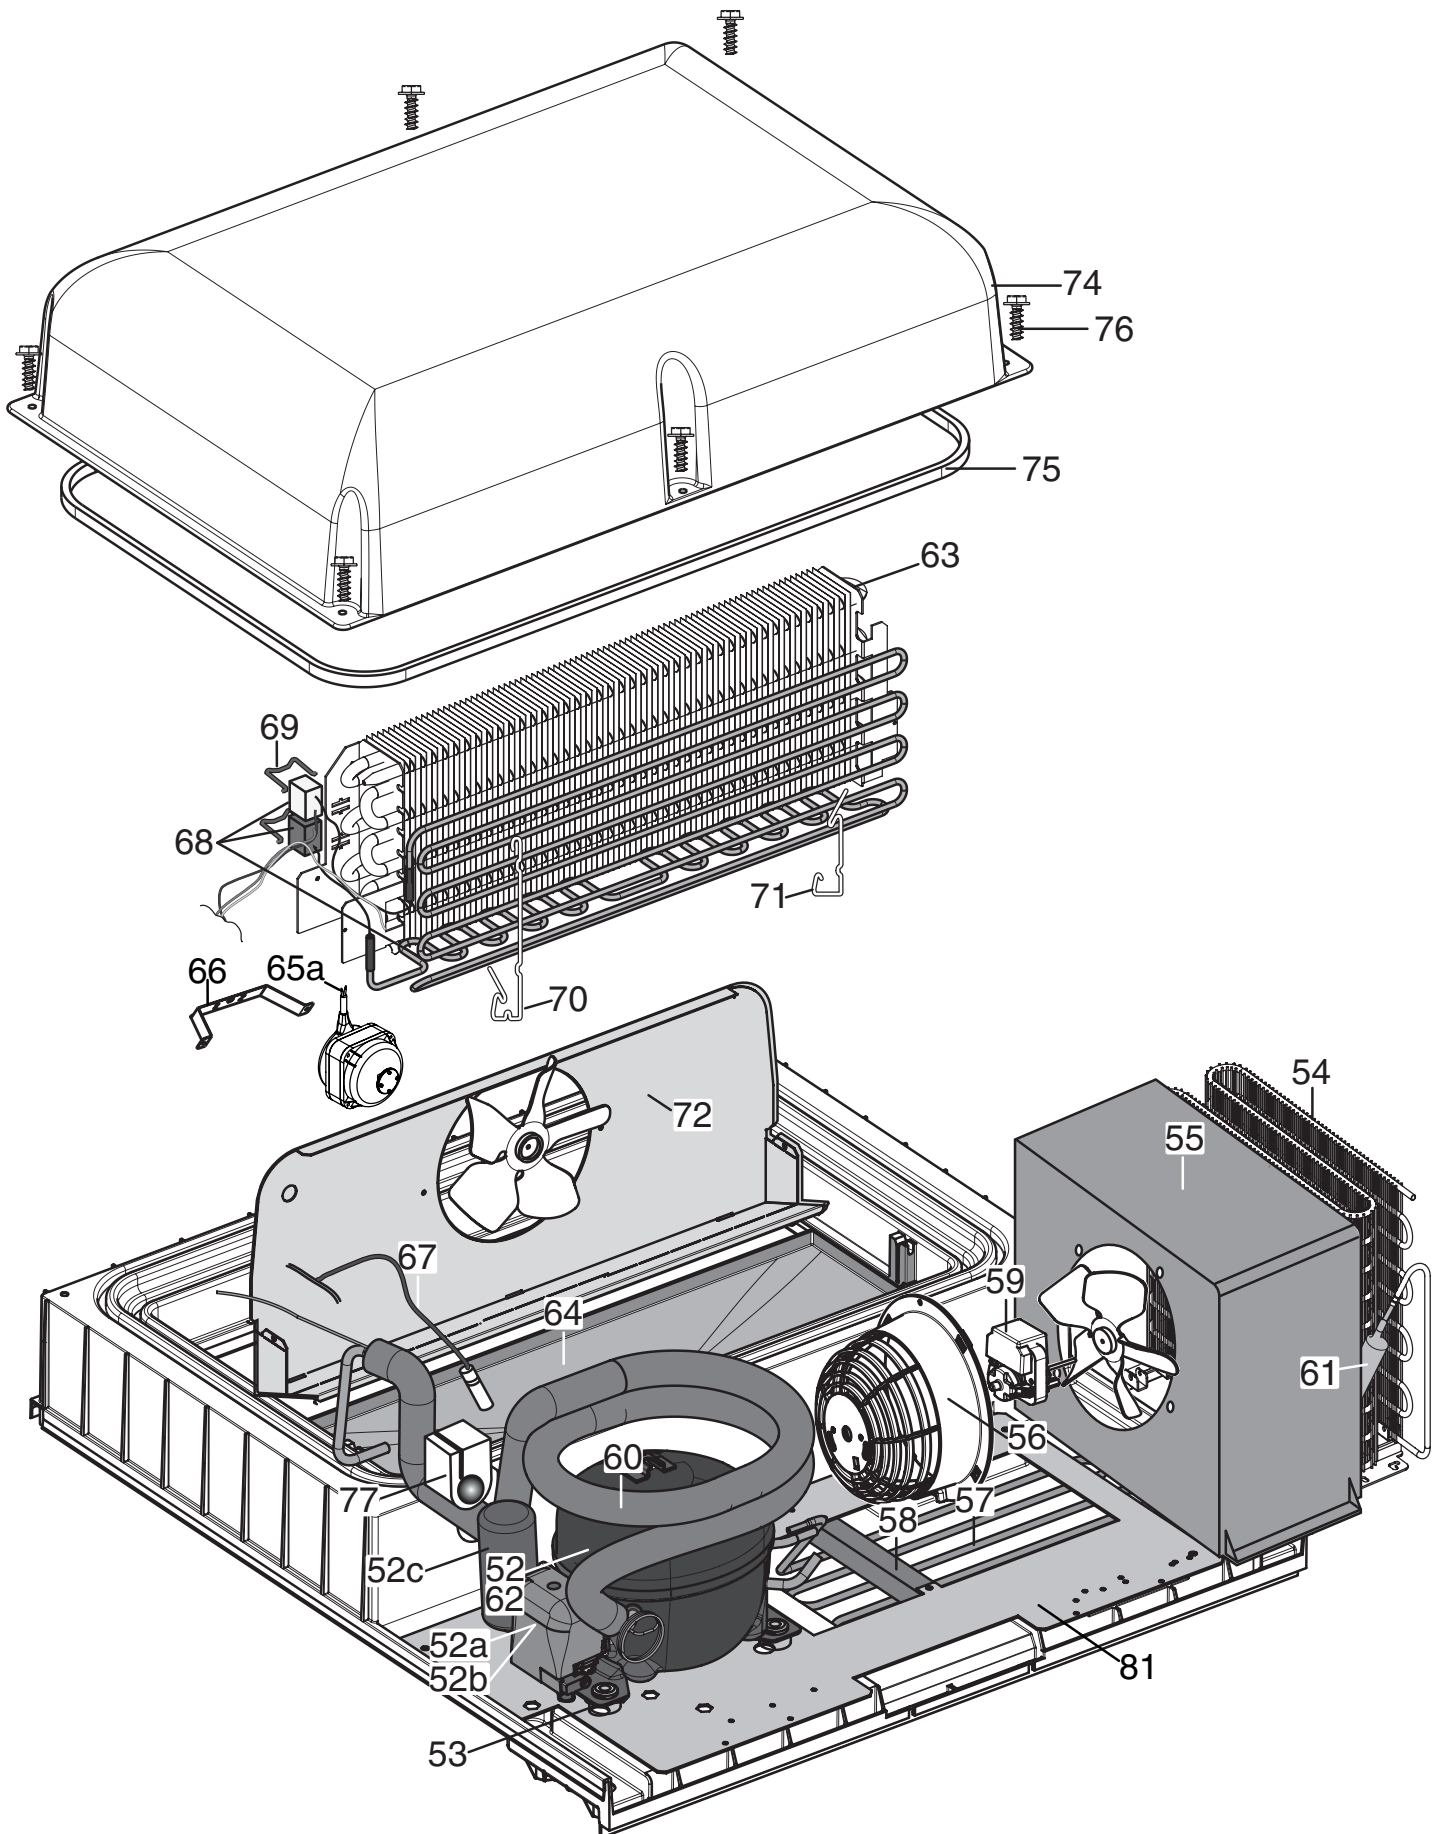

COOLING UNIT ASSEMBLY

for full door from 2021/38