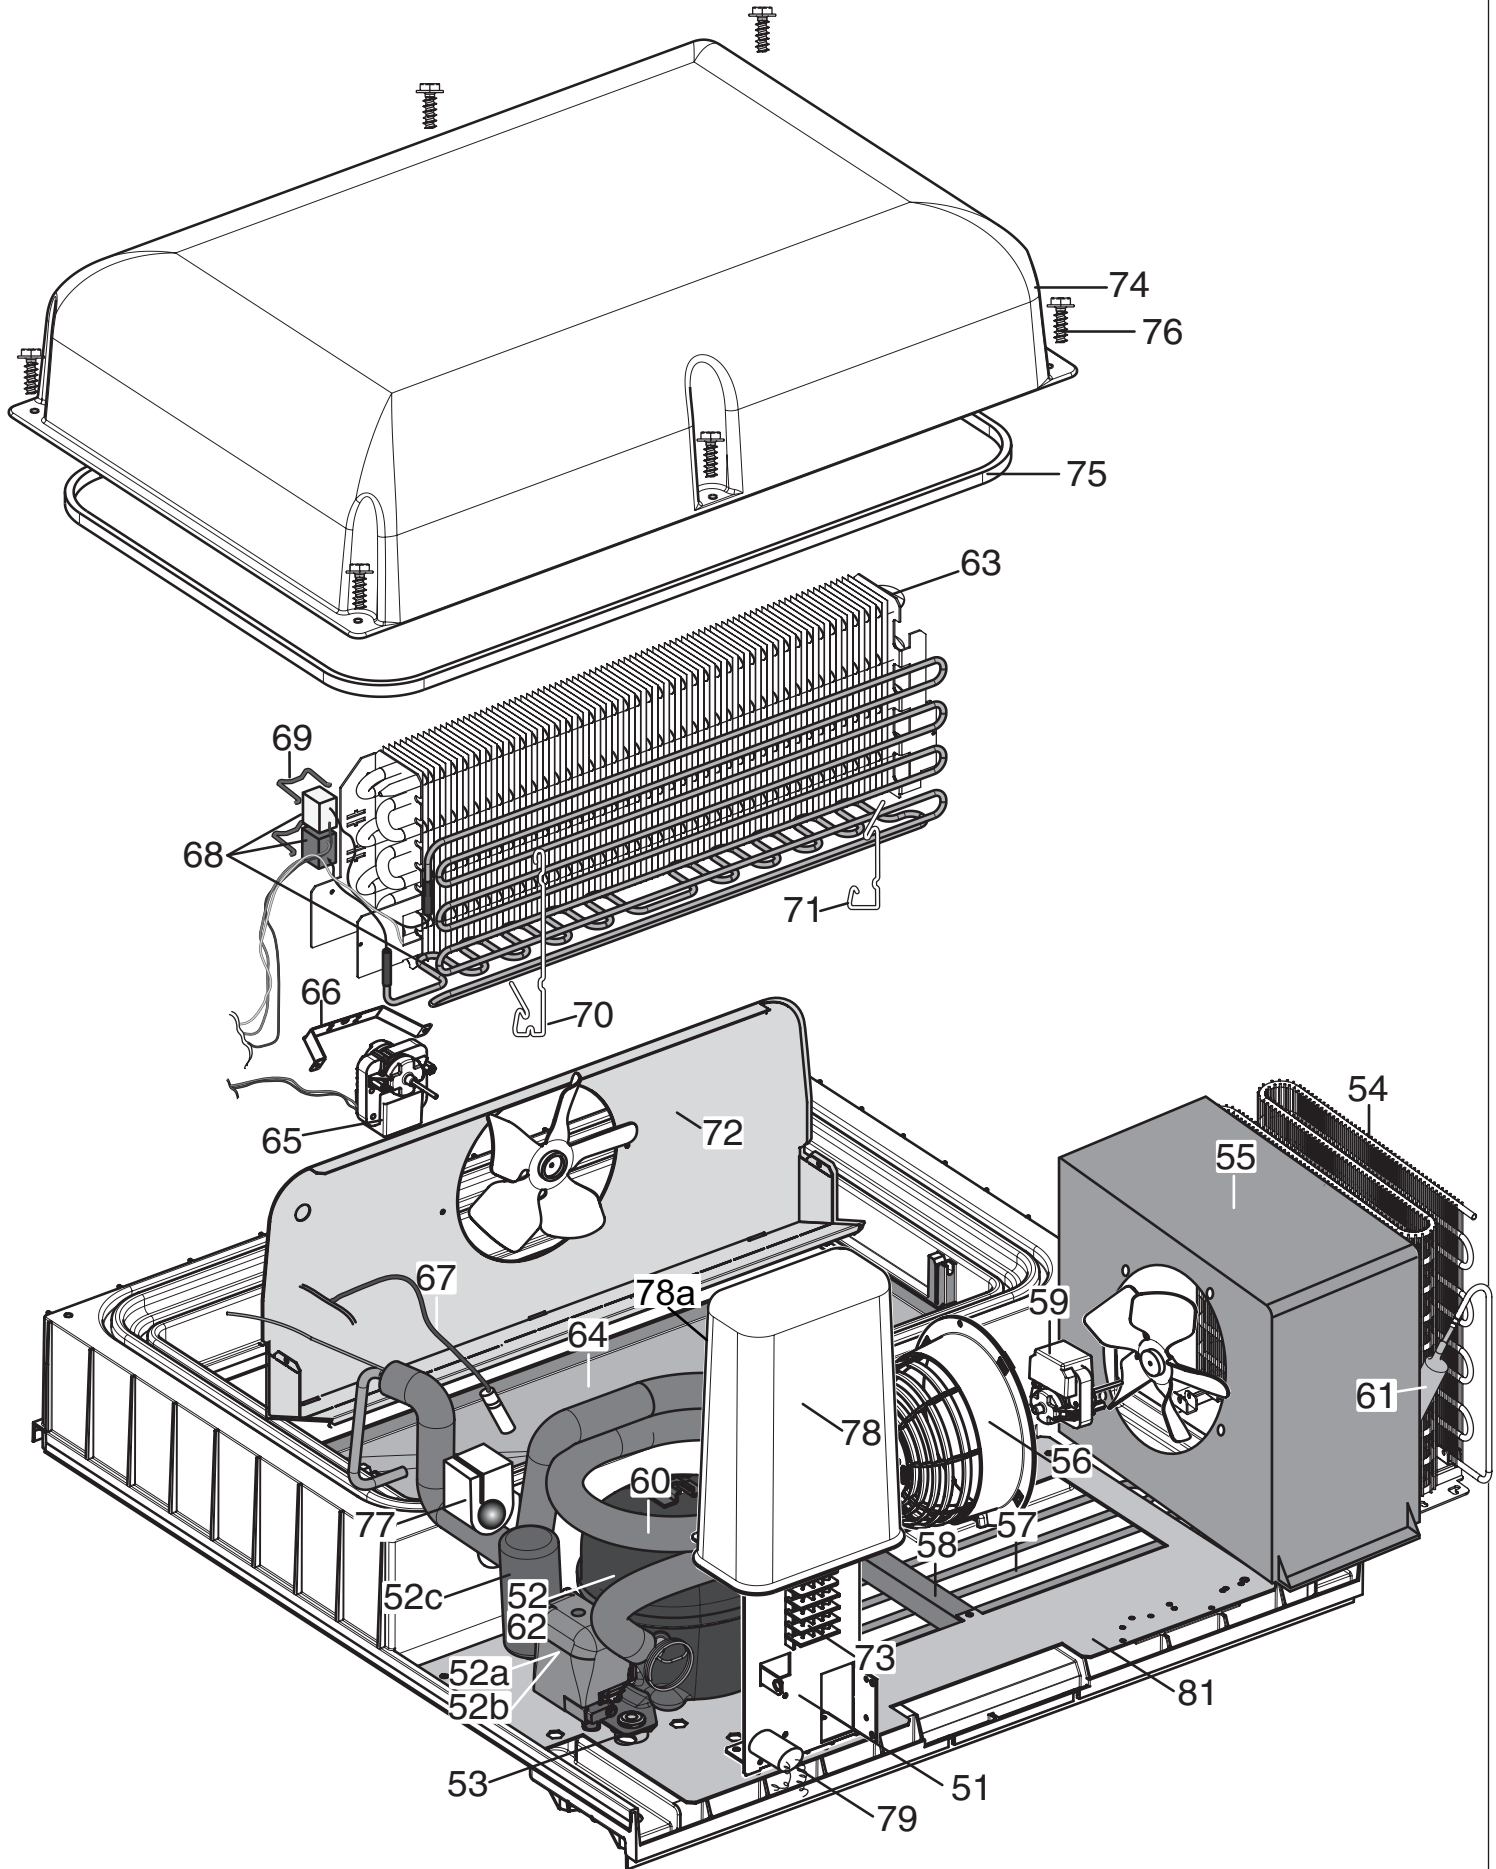

COOLING UNIT ASSEMBLY

for glass door always and full door up to 2021/37