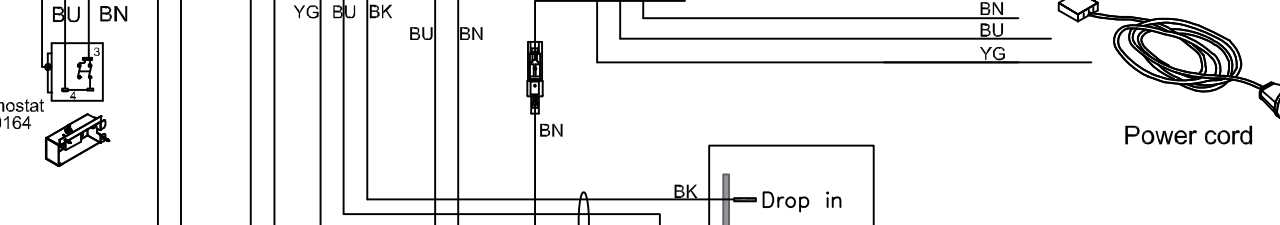

Plate with heating element  
0-8450023-01

Fan 2x12V  
7090468

# Wire diagram

1006595-02

LED light strip  
7010541

XR70CX 0-7020194  
XR70CH 7020364/7020426

-	Farvekode	Colour Code	Farbkode
BN	Brun	Brown	Braun
BU	Blå	Blue	Blau
BK	Sort	Black	Schwarz
LI	Lilla	Lilac	Lila
YG	Gul / grøn	Yellow / green	Gelb / grün
WH	Hvid	White	Weiss
RD	Rød	Red	Rot
OR	Orange	Orange	Orange
YE	Gul	Yellow	Gelb