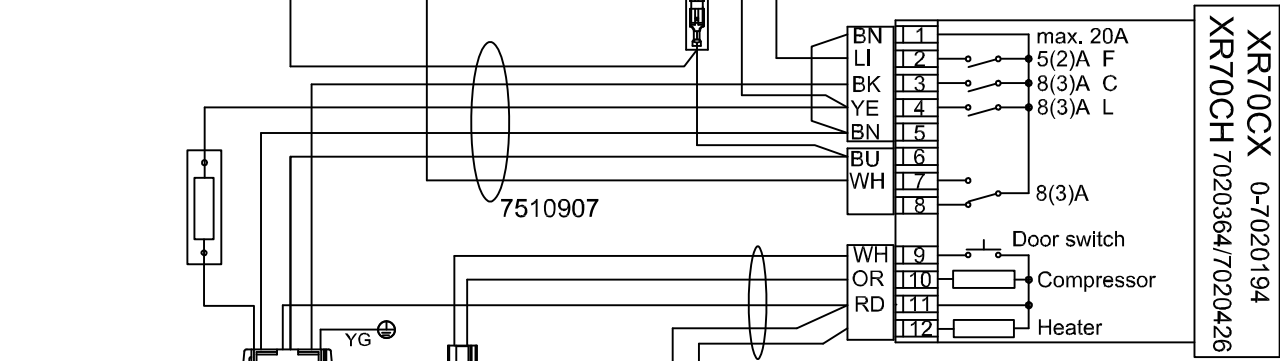

Plate with heating element  
0-8450023-01

Fan 2x12V  
7090468

# Wire diagram

1006595-02

LED light strip  
7010541

XR70CX 0-7020194  
XR70CH 7020364/7020426

-	Farvekode	Colour Code	Farbkode
BN	Brun	Brown	Braun
BU	Blå	Blue	Blau
BK	Sort	Black	Schwarz
LI	Lilla	Lilac	Lila
YG	Gul / grøn	Yellow / green	Gelb / grün
WH	Hvid	White	Weiss
RD	Rød	Red	Rot
OR	Orange	Orange	Orange
YE	Gul	Yellow	Gelb