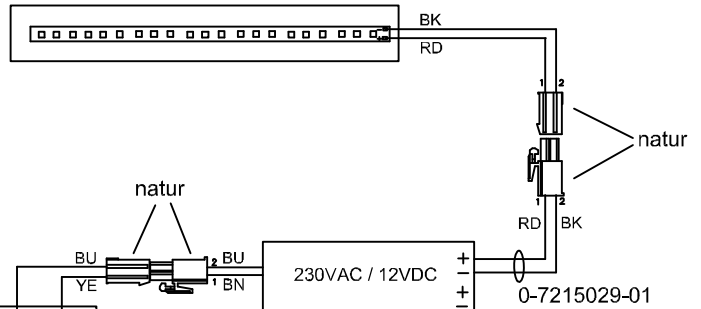

Plate with heating element  
0-8450023-01

Fan 2x12V  
7090468

# Wire diagram

1006595-02

LED light strip  
7010541

XR70CX 0-7020194  
XR70CH 7020364/7020426

-	Farvekode	Colour Code	Farbkode
BN	Brun	Brown	Braun
BU	Blå	Blue	Blau
BK	Sort	Black	Schwarz
LI	Lilla	Lilac	Lila
YG	Gul / grøn	Yellow / green	Gelb / grün
WH	Hvid	White	Weiss
RD	Rød	Red	Rot
OR	Orange	Orange	Orange
YE	Gul	Yellow	Gelb