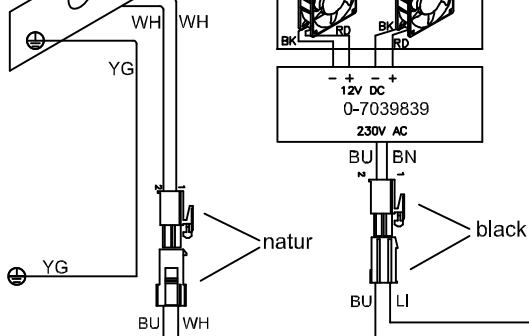

Plate with heating element  
0-8450023-01

Fan 2x12V  
7090468

# Wire diagram

1006595-02

LED light strip  
7010541

XR70CX 0-7020194  
XR70CH 7020364/7020426

-	Farvekode	Colour Code	Farbkode
BN	Brun	Brown	Braun
BU	Blå	Blue	Blau
BK	Sort	Black	Schwarz
LI	Lilla	Lilac	Lila
YG	Gul / grøn	Yellow / green	Gelb / grün
WH	Hvid	White	Weiss
RD	Rød	Red	Rot
OR	Orange	Orange	Orange
YE	Gul	Yellow	Gelb