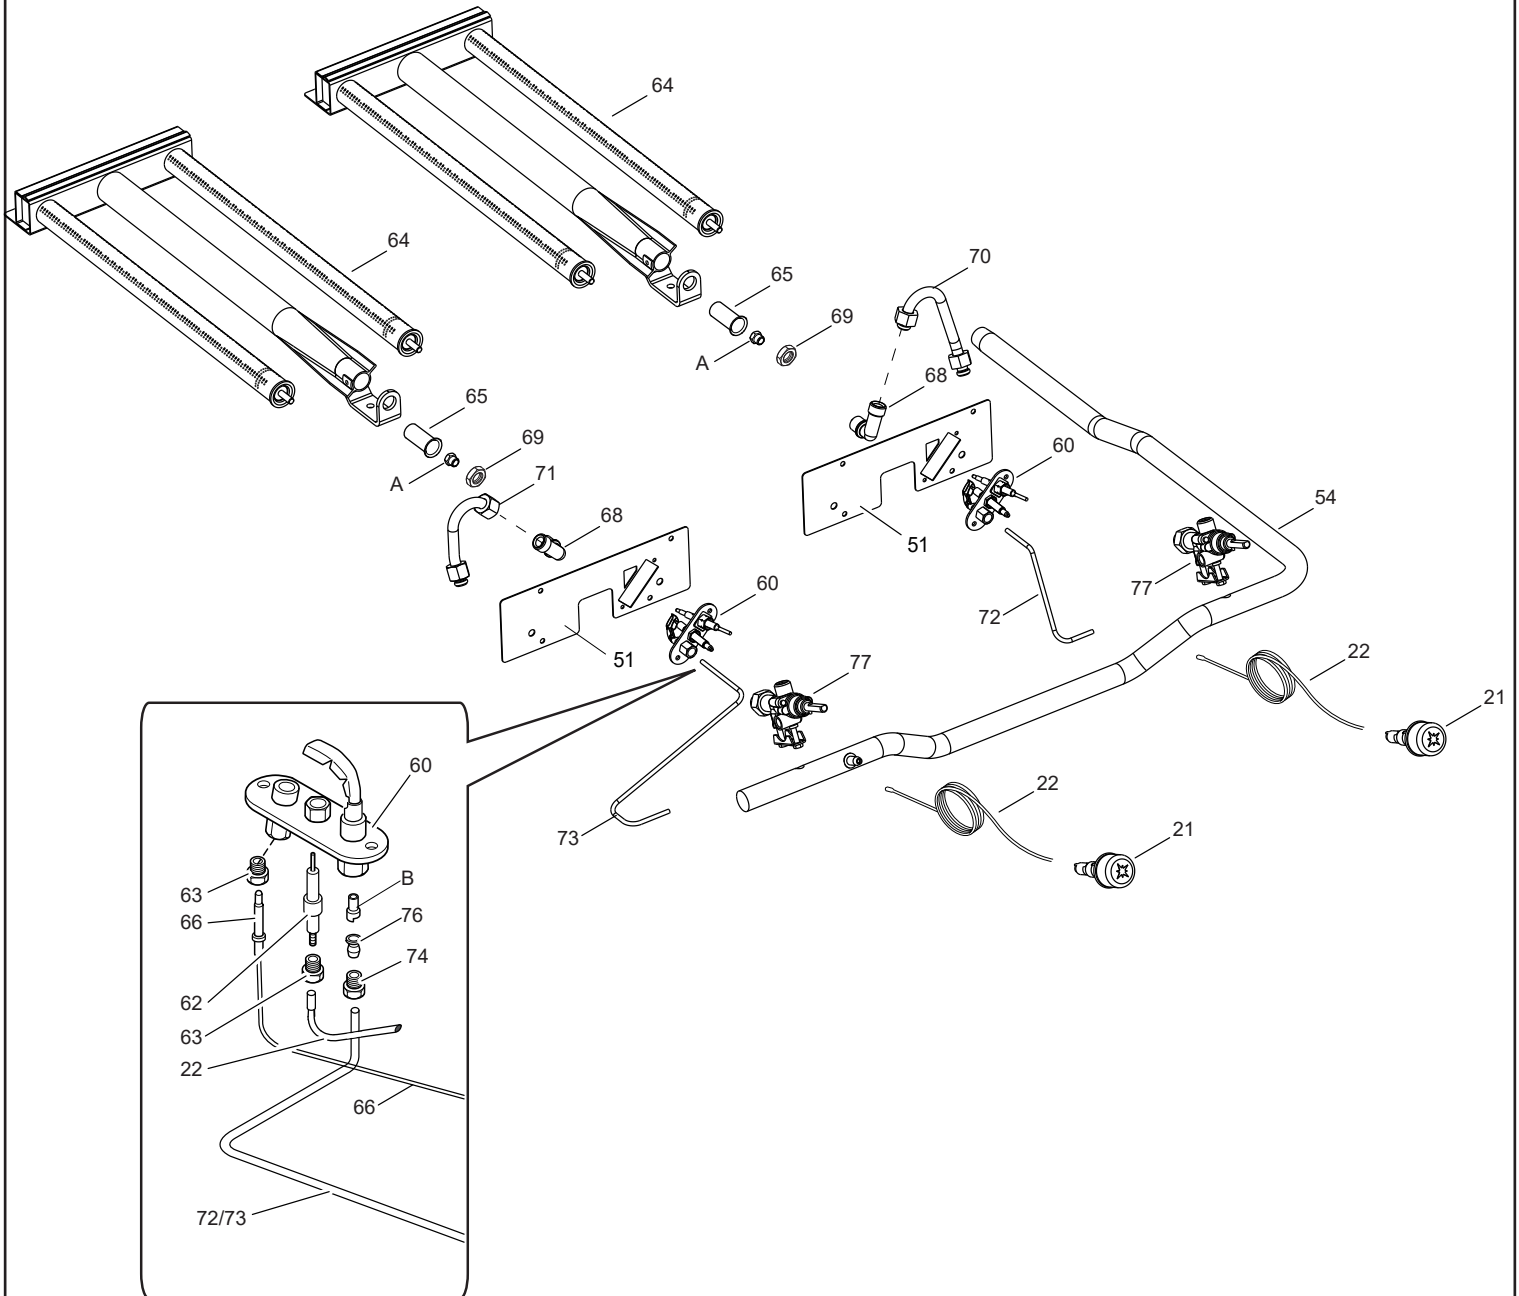

Ersatzteilliste-Explosionszeichnung

Gas-Bratplatte **GBP7 / 1 / 3GEV2HT**

[Art. 406372041]

FRY TOP GAS E700XP GAS GRIDDLES E700XP

PNC	Model	Ref	Brand	Version	Notes
371029	E7FTGDSS00	a	ELX	GAS	SMOOTH PLATE 400 MM
371030	E7FTGDSR00	b	ELX	GAS	RIBBED PLATE 400 MM
371031	E7FTGHSS00	d	ELX	GAS	SMOOTH PLATE 800 MM
371032	E7FTGHSP00	e	ELX	GAS	SMOOTH+RIBBED PLATE 800 MM
371037	E7FTGDSC00	c	ELX	GAS	SMOOTH CHROME PLATE 400 MM
371038	E7FTGHCS00	f	ELX	GAS	SMOOTH CHROME PLATE 800 MM
371041	E7FTGHCP00	g	ELX	GAS	SMOOTH+RIBBED CHR.PLATE 800MM
372029	Z7FTGDHS00	h	ZAN	GAS	SMOOTH PLATE 400 MM
372030	Z7FTGDSR00	i	ZAN	GAS	RIBBED PLATE 400 MM
372031	Z7FTGHHS00	l	ZAN	GAS	SMOOTH PLATE 800 MM
372032	Z7FTGHSP00	m	ZAN	GAS	SMOOTH+RIBBED PLATE 800 MM
372037	Z7FTGDSC00	n	ZAN	GAS	SMOOTH CHROME PLATE 400 MM
372038	Z7FTGHCS00	o	ZAN	GAS	SMOOTH CHROME PLATE 800 MM
372041	Z7FTGHCP00	p	ZAN	GAS	SMOOTH+RIBBED CHR.PLATE 800MM
372158	Z7FTGDSS0H	q	ZAN	GAS	SMOOTH PLATE 400 MM-HAKVOORT
373029	A7FTGDHS00	r	OEM	GAS	SMOOTH PLATE 400 MM
373030	A7FTGDSR00	s	OEM	GAS	RIBBED PLATE 400 MM
373031	A7FTGHHS00	t	OEM	GAS	SMOOTH PLATE 800 MM
373032	A7FTGHSP00	u	OEM	GAS	SMOOTH+RIBBED PLATE 800 MM
373037	A7FTGDSC00	v	OEM	GAS	SMOOTH CHROME PLATE 400 MM
373038	A7FTGHCS00	w	OEM	GAS	SMOOTH CHROME PLATE 800 MM
373041	A7FTGHCP00	z	OEM	GAS	SMOOTH+RIBBED CHR.PLATE 800MM
373224	A7FTGDSS0K	A1	KIP	GAS	SMOOTH PLATE 400 MM
373225	A7FTGDSR0K	B1	KIP	GAS	RIBBED PLATE 400 MM
373226	A7FTGHSS0K	C1	KIP	GAS	SMOOTH PLATE 800 MM
373227	A7FTGHSP0K	D1	KIP	GAS	SMOOTH+RIBBED PLATE 800MM

Chrome plate - Piastra cromo

A - Ugello bruciatore / Burner nozzle			
6DGT Code	Ref. / Notes		
0A2533	ø1.35	3+3B/P	G30 30mbar
002393	ø1.30	3B/P	G30 37mbar
0A2650	ø1.20	3B/P	G30 50mbar
0A2102	ø2.00	2H/2E+	G20 20mbar
A05176400	ø1.85	2H	G20 25mbar
058335	Ø2.05	2L	G25 25mbar
0A2301	ø1.95	2K	G25.3 25mbar
0A2083	ø2.20	2ELL	G25 20mbar
059418	ø2.15	2S	G25.1 25mbar
0A2306	ø4.00	No CE	G110 8mbar