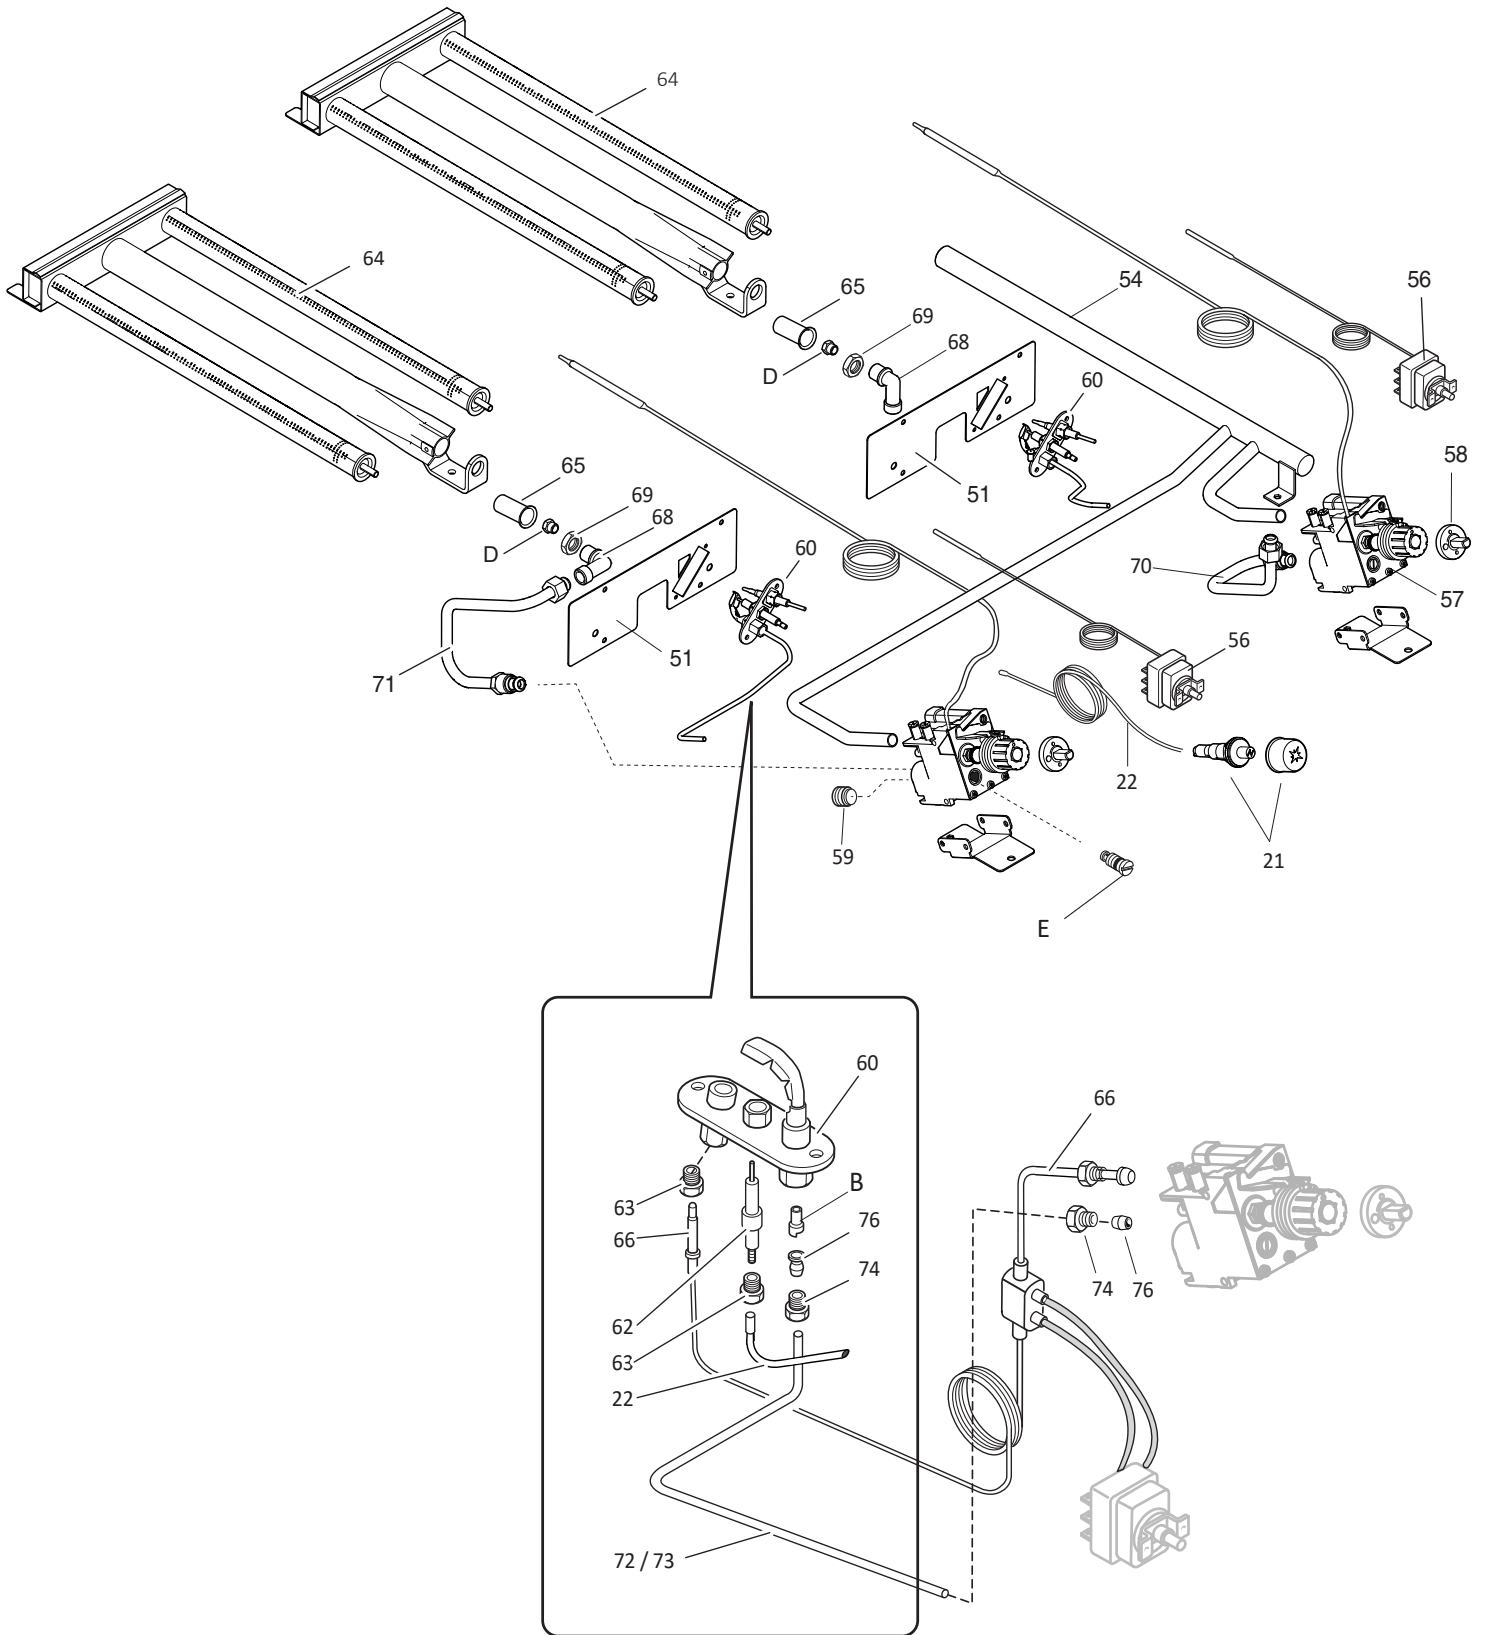

Ersatzteilliste-Explosionszeichnung

Gas-Bratplatte **GBP7 / 1 / 3GEV2HT**

[Art. 406372041]

FRY TOP GAS E700XP GAS GRIDDLES E700XP

PNC	Model	Ref	Brand	Version	Notes
371029	E7FTGDSS00	a	ELX	GAS	SMOOTH PLATE 400 MM
371030	E7FTGDSR00	b	ELX	GAS	RIBBED PLATE 400 MM
371031	E7FTGHSS00	d	ELX	GAS	SMOOTH PLATE 800 MM
371032	E7FTGHSP00	e	ELX	GAS	SMOOTH+RIBBED PLATE 800 MM
371037	E7FTGDSC00	c	ELX	GAS	SMOOTH CHROME PLATE 400 MM
371038	E7FTGHCS00	f	ELX	GAS	SMOOTH CHROME PLATE 800 MM
371041	E7FTGHCP00	g	ELX	GAS	SMOOTH+RIBBED CHR.PLATE 800MM
372029	Z7FTGDHS00	h	ZAN	GAS	SMOOTH PLATE 400 MM
372030	Z7FTGDSR00	i	ZAN	GAS	RIBBED PLATE 400 MM
372031	Z7FTGHHS00	l	ZAN	GAS	SMOOTH PLATE 800 MM
372032	Z7FTGHSP00	m	ZAN	GAS	SMOOTH+RIBBED PLATE 800 MM
372037	Z7FTGDSC00	n	ZAN	GAS	SMOOTH CHROME PLATE 400 MM
372038	Z7FTGHCS00	o	ZAN	GAS	SMOOTH CHROME PLATE 800 MM
372041	Z7FTGHCP00	p	ZAN	GAS	SMOOTH+RIBBED CHR.PLATE 800MM
372158	Z7FTGDSS0H	q	ZAN	GAS	SMOOTH PLATE 400 MM-HAKVOORT
373029	A7FTGDHS00	r	OEM	GAS	SMOOTH PLATE 400 MM
373030	A7FTGDSR00	s	OEM	GAS	RIBBED PLATE 400 MM
373031	A7FTGHHS00	t	OEM	GAS	SMOOTH PLATE 800 MM
373032	A7FTGHSP00	u	OEM	GAS	SMOOTH+RIBBED PLATE 800 MM
373037	A7FTGDSC00	v	OEM	GAS	SMOOTH CHROME PLATE 400 MM
373038	A7FTGHCS00	w	OEM	GAS	SMOOTH CHROME PLATE 800 MM
373041	A7FTGHCP00	z	OEM	GAS	SMOOTH+RIBBED CHR.PLATE 800MM
373224	A7FTGDSS0K	A1	KIP	GAS	SMOOTH PLATE 400 MM
373225	A7FTGDSR0K	B1	KIP	GAS	RIBBED PLATE 400 MM
373226	A7FTGHSS0K	C1	KIP	GAS	SMOOTH PLATE 800 MM
373227	A7FTGHSP0K	D1	KIP	GAS	SMOOTH+RIBBED PLATE 800MM

Chrome plate - Piastra cromo

A - Ugello bruciatore / Burner nozzle			
6DGT Code	Ref. / Notes		
0A2533	ø1.35	3+3B/P	G30 30mbar
002393	ø1.30	3B/P	G30 37mbar
0A2650	ø1.20	3B/P	G30 50mbar
0A2102	ø2.00	2H/2E+	G20 20mbar
A05176400	ø1.85	2H	G20 25mbar
058335	Ø2.05	2L	G25 25mbar
0A2301	ø1.95	2K	G25.3 25mbar
0A2083	ø2.20	2ELL	G25 20mbar
059418	ø2.15	2S	G25.1 25mbar
0A2306	ø4.00	No CE	G110 8mbar