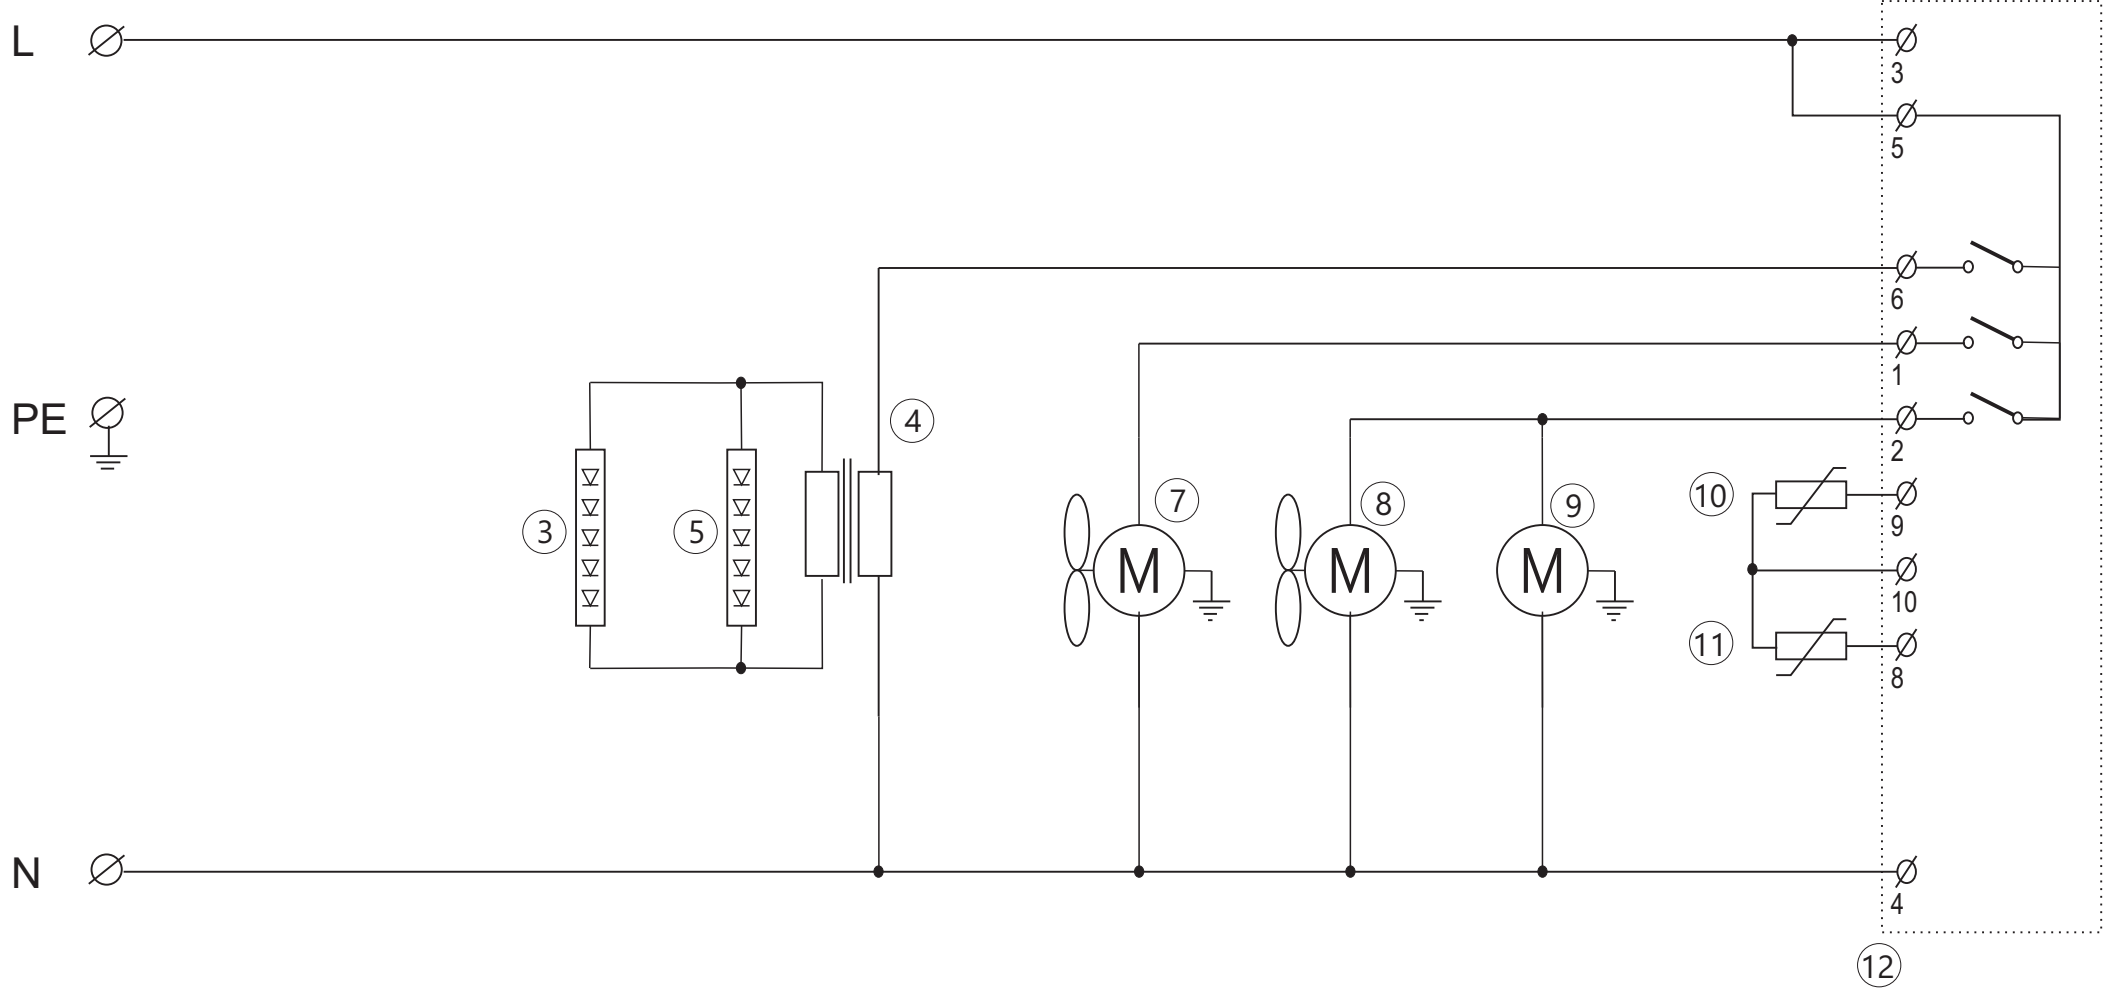

# EWPlus 974

Pos.:	Description:	Pos.:	Description:
3	LED Canopy	10	Cabinet probe
4	LED Power supply	11	Evaporator probe
5	LED Door	12	Thermostat
7	Evaporator fan		
8	Condenser fan		
9	Compressor		