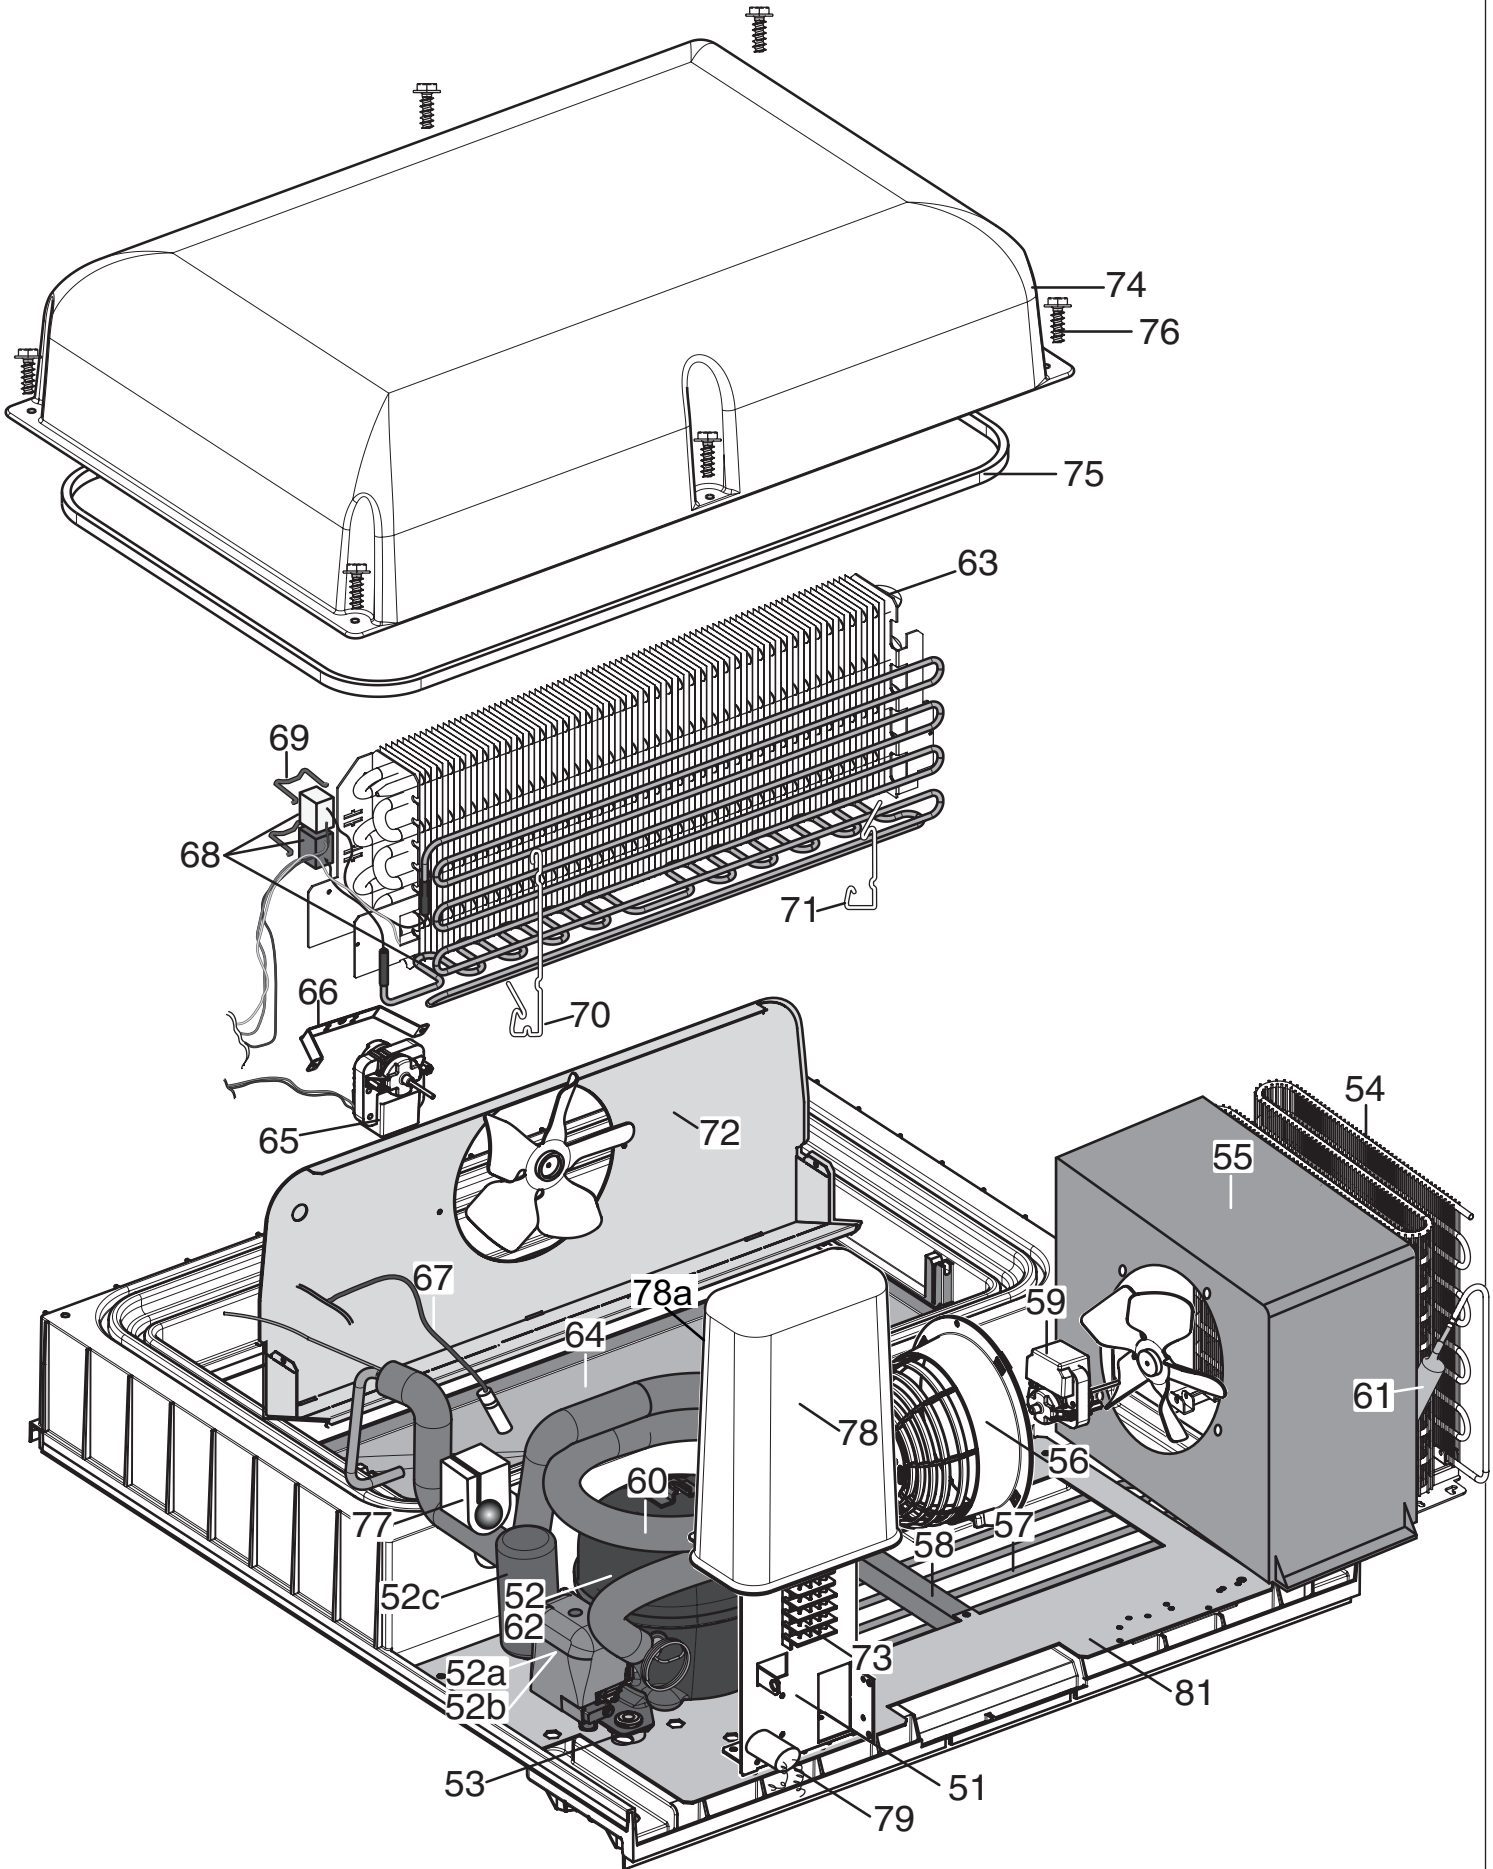

COOLING UNIT ASSEMBLY

for glass door always and full door up to 2021/37