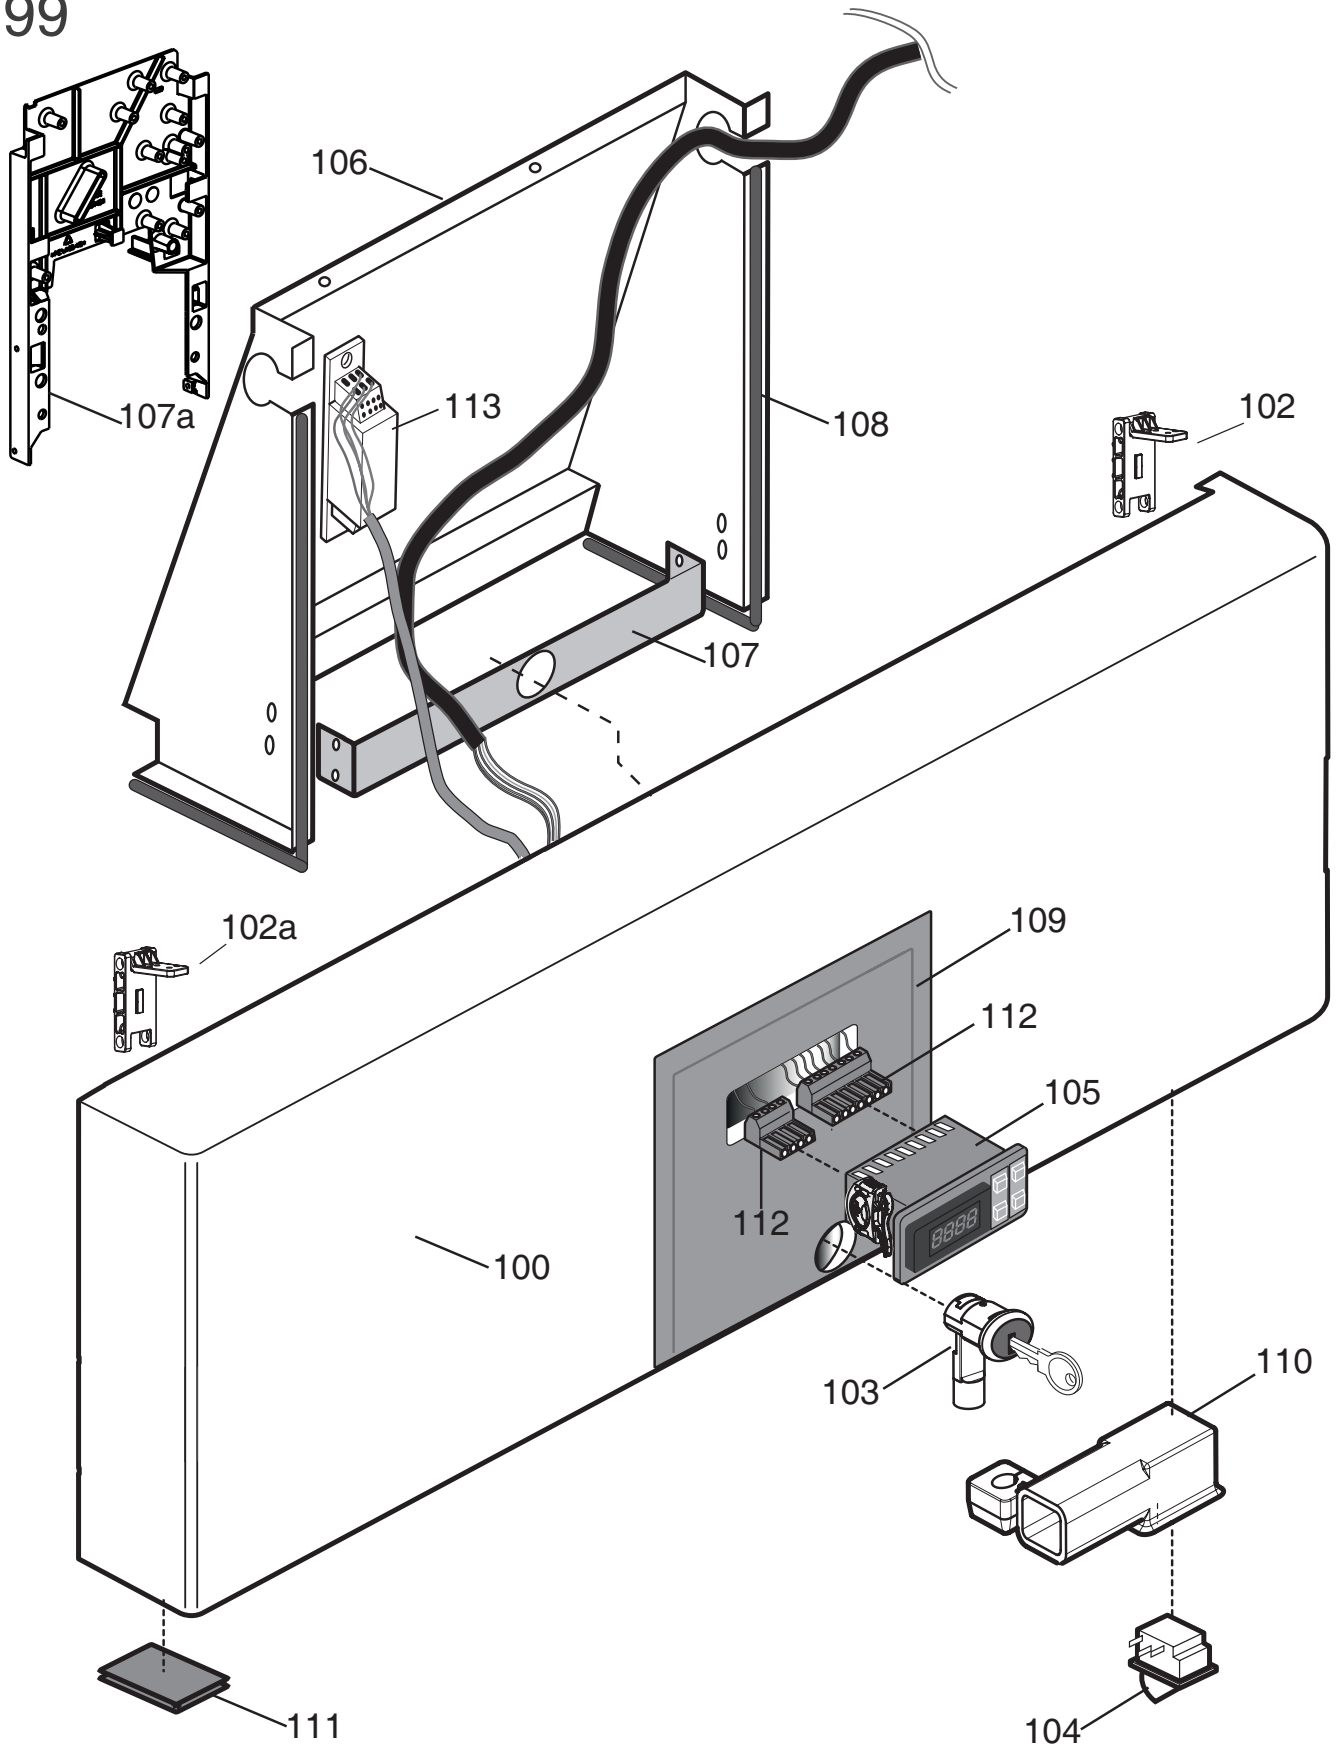

CONTROL PANEL

for glass door always and full door up to 2021/37

99