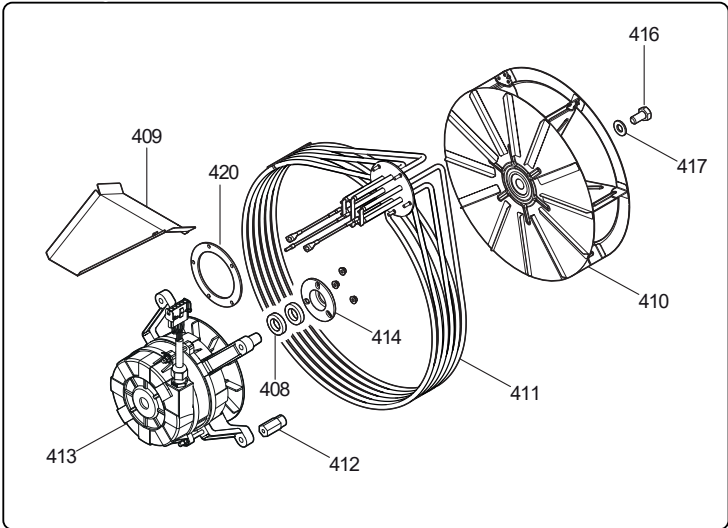

22 = 20 grids G21/1

_____ COE = Combi Oven Electric

432 PLASTIC PIPES

mm 1000 mm 500 mm 250 mm 150
 Ø 50 mm Ø 50 mm Ø 50 mm Ø 50 mm

431 STEEL PIPES

mm 1000 mm 750 mm 500 mm 250 mm 150
 Ø 50 mm Ø 50 mm Ø 50 mm Ø 50 mm Ø 50 mm