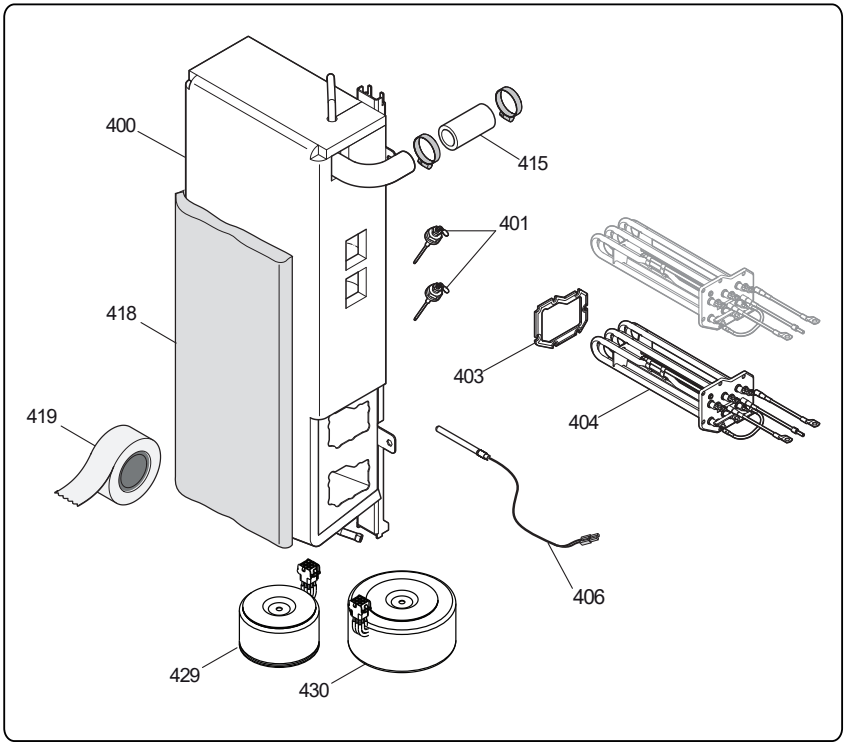

22 = 20 grids G21/1

_____ COE = Combi Oven Electric

432 PLASTIC PIPES

mm 1000 mm 500 mm 250 mm 150
 Ø 50 mm Ø 50 mm Ø 50 mm Ø 50 mm

431 STEEL PIPES

mm 1000 mm 750 mm 500 mm 250 mm 150
 Ø 50 mm Ø 50 mm Ø 50 mm Ø 50 mm Ø 50 mm