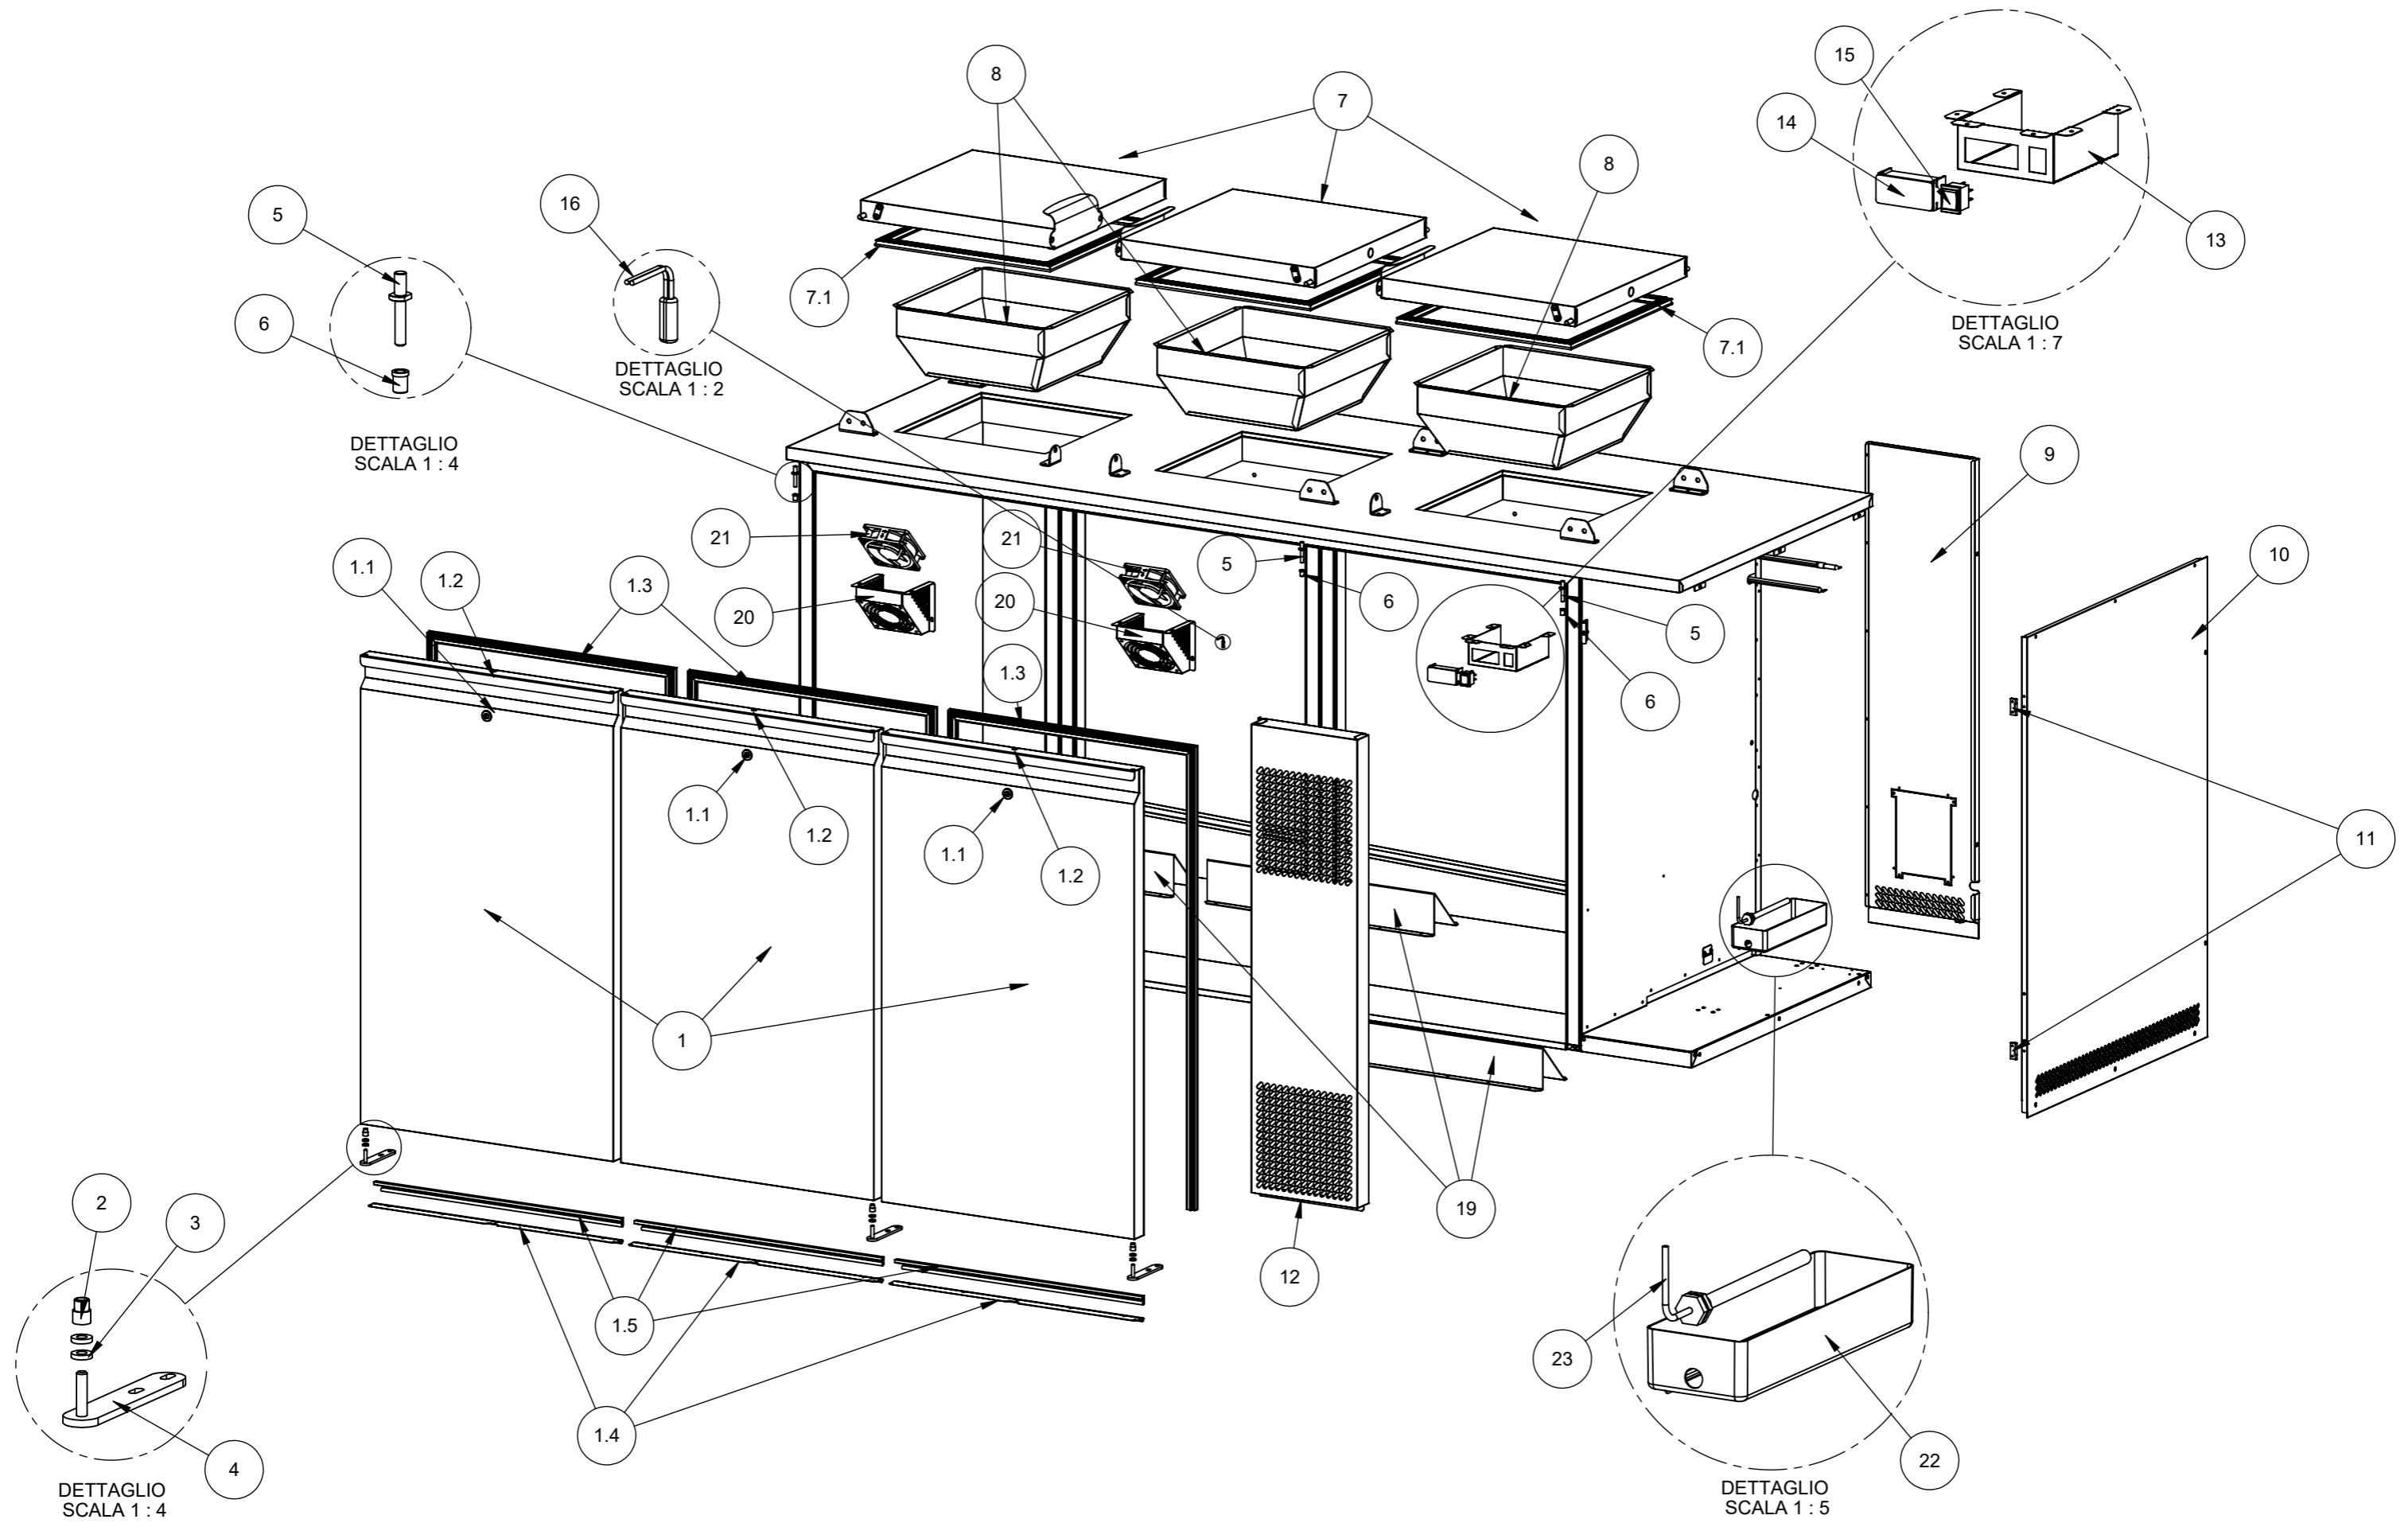

## COOL-LINE Abfallkühler **WASTE 240 / 3**

[Art. 3084102403]

MÖBEL PRODUKT / CABINET TYPE / MODÈLE MEUBLE								
<b>"XW01", "XW02", "XW03"</b>		<b>WASTE BOX 1,2,3 VANI PLUG-IN R290 / REMOTE</b>						
Explosionszeichnungsnr. / Drawing n. / Dessin n.	IMAP Artikelnr.	DESCRIZIONE	DEUTSCHE BESCHREIBUNG	ZU BEMERKEN	ENGLISH DESCRIPTION	NOTES	DESCRIPTIF FRANÇAIS	REMARQUE
1	XN19000*000	ASS.PORTA DX-SX SP. 60 WASTE BOX	TÜRE RECHTS-LINKS SP. 60 WASTE BOX- ABFALLKÜHLER	WASTE BOX PLUG-IN / REMOTE 1-2-3 TÜRIG	DOOR RIGHT-LEFT SP. 60 WASTE BOX	WASTE BOX PLUG-IN / REMOTE 1- 2-3 COMPARTMENT	PORTE GAUCHE-DROITE, ÉPAISSEUR 60	WASTE BOX PLUG-IN / REMOTE 1-2-3 COMPARTMENT
1.1	CGSE*024	SERR. Ø22 CHIAVE UGUALE S/PERNO COD.2873	SCHLOSS Ø22 GLEICHSCHLÜSSEL OHNE BOLZEN COD.2873	WASTE BOX PLUG-IN / REMOTE 1-2-3 TÜRIG	LOCK Ø22 SAME KEY WITHOUT BOLT COD.2873	WASTE BOX PLUG-IN / REMOTE 1- 2-3 COMPARTMENT	SERRURE Ø22 AVEC LA MÊME CLÉ SANS PIN COD.2873	WASTE BOX PLUG-IN / REMOTE 1-2-3 COMPARTMENT
1.2	CGSE*026	PERNO Ø6.5x90 PER SERRATURA "CGSE*024"	BOLZEN Ø6.5x90 FÜR "CGSE * 024" SCHLOSS	WASTE BOX PLUG-IN / REMOTE 1-2-3 TÜRIG	PIN Ø6.5x90 FOR "CGSE * 024" LOCK	WASTE BOX PLUG-IN / REMOTE 1- 2-3 COMPARTMENT	GOUPILLE Ø6.5x90 POUR SERRURE "CGSE * 024"	WASTE BOX PLUG-IN / REMOTE 1-2-3 COMPARTMENT
1.3	SG00G532G	GUARNIZ. 036 0644X1107 TRIPOLARE 3 LATI	DICHTUNG 036 0644X1107 DREIPOLIG- 3 SEITEN	WASTE BOX PLUG-IN / REMOTE 1-2-3 TÜRIG	GASKET 036 0644X1107 THREE- POLE 3 SIDES	WASTE BOX PLUG-IN / REMOTE 1- 2-3 COMPARTMENT	JOINT 036 0644X1107 TRIPOLAIRE 3 COTES	WASTE BOX PLUG-IN / REMOTE 1-2-3 COMPARTMENT
1.4	XN19000*205	PIASTRA FISS. GUARN. A STRISCIO PORTA WASTE BOX	FESTPLATTE FÜR DIE UNTERE TÜRDICHTUNG DES WASTES BOX/ABFALLKÜHLER	WASTE BOX PLUG-IN / REMOTE 1-2-3 TÜRIG	FIXED PLATE WASTE BOX DOOR STRIP GASKET	WASTE BOX PLUG-IN / REMOTE 1- 2-3 COMPARTMENT	PLAQUE DE FIXATION BANDE JOINT PORTE	WASTE BOX PLUG-IN / REMOTE 1-2-3 COMPARTMENT
1.5	SG02G004	GUARNIZ. PORTA A STRISCIO 2302	UNTERE DICHTUNG DER TÜRE 2302	WASTE BOX PLUG-IN / REMOTE 1-2-3 TÜRIG	STRIP DOOR GASKET 2302	WASTE BOX PLUG-IN / REMOTE 1- 2-3 COMPARTMENT	JOINT DE PORTE À BANDE 2302	WASTE BOX PLUG-IN / REMOTE 1-2-3 COMPARTMENT
2	SG07*002	BOCCOLA OTTONE PER PERNO Ø7 PORTA SP. 8.5 TAV.	MESSING TEIL FÜR BOLZEN Ø7 TÜRE DICKE 8.5	WASTE BOX PLUG-IN / REMOTE 1-2-3 TÜRIG	BRASS BUSH FOR PIN Ø7 DOOR TH. 8.5	WASTE BOX PLUG-IN / REMOTE 1- 2-3 COMPARTMENT	DOUILLE LAITON POUR AXE Ø7 PORTE TH. 8,5	WASTE BOX PLUG-IN / REMOTE 1-2-3 COMPARTMENT
3	CGR07001	RONDELLA PIANA NERA PORTA 7X14XH=3	SCHWARZE FLACHE UNTERLEGSCHLEIBE FÜR TÜRE 7X14XH = 3	WASTE BOX PLUG-IN / REMOTE 1-2-3 TÜRIG	BLACK FLAT WASHER DOOR 7X14XH = 3	WASTE BOX PLUG-IN / REMOTE 1- 2-3 COMPARTMENT	RONDELLE PLATE NOIRE PORTE 7X14XH = 3	WASTE BOX PLUG-IN / REMOTE 1-2-3 COMPARTMENT
4	XZL1000*000	ASS.STAFFA INFERIORE WASTE BOX	UNTERE HALTERUNG FÜR WASTE BOX/ABFALLKÜHLER	WASTE BOX PLUG-IN / REMOTE 1-2-3 TÜRIG	LOWER BRACKET WASTE BOX	WASTE BOX PLUG-IN / REMOTE 1- 2-3 COMPARTMENT	SUPPORT INFÉRIEUR	WASTE BOX PLUG-IN / REMOTE 1-2-3 COMPARTMENT
5	CGPE*005	PERNO Ø 7 mm FILETT. M8 C/SEDE PER CHIAVE 12 L=50	BOLZEN Ø 7 mm GEWINDE M8 C / SITZ FÜR SCHLÜSSEL 12 L = 50	WASTE BOX PLUG-IN / REMOTE 1-2-3 TÜRIG	PIN Ø 7 mm THREAD M8 C / SEAT FOR KEY 12 L = 50	WASTE BOX PLUG-IN / REMOTE 1- 2-3 COMPARTMENT	BROCHE Ø 7 mm FILETAGE M8 C / SIÈGE POUR CLÉ 12 L = 50	WASTE BOX PLUG-IN / REMOTE 1-2-3 COMPARTMENT
6	SG07*001	BOCCOLA OTTONE PER PERNO Ø7 PORTA TAV. REF.	MESSING TEIL FÜR BOLZEN Ø7 TÜRE	WASTE BOX PLUG-IN / REMOTE 1-2-3 TÜRIG	BRASS BUSH FOR PIN Ø7	WASTE BOX PLUG-IN / REMOTE 1- 2-3 COMPARTMENT	DOUILLE LAITON POUR AXE Ø7	WASTE BOX PLUG-IN / REMOTE 1-2-3 COMPARTMENT
7	XN20000*000	ASS.SPORTELLO SUPERIORE DX-SX WASTE BOX	OBERE TÜR RECHTS-LINKS WASTE	WASTE BOX PLUG-IN / REMOTE 1-2-3 TÜRIG	UPPER LEFT-RIGHT WASTE BOX DOOR	WASTE BOX PLUG-IN / REMOTE 1- 2-3 COMPARTMENT	PORTE SUPÉRIEURE GAUCHE- DROITE	WASTE BOX PLUG-IN / REMOTE 1-2-3 COMPARTMENT
7.1	SG00G533G	GUARNIZ. 036 0450X0450 TRIPOLARE	DICHTUNG 036 0450X0450 DREIPOLIG	WASTE BOX PLUG-IN / REMOTE 1-2-3 TÜRIG	GASKET 036 0450X0450 TRIPOLAR	WASTE BOX PLUG-IN / REMOTE 1- 2-3 COMPARTMENT	JOINT 036 0450X0450 TRIPOLAIRE	WASTE BOX PLUG-IN / REMOTE 1-2-3 COMPARTMENT
8	XZI7000*000	ASS.CONVOGLIATORE/IMBUTO PER RIFIUTI WASTE BOX	TRICHTER FÜR WASTE-ABFALLKÜHLER	WASTE BOX PLUG-IN / REMOTE 1-2-3 TÜRIG	CONVEYOR / FUNNEL FOR WASTE BOX	WASTE BOX PLUG-IN / REMOTE 1- 2-3 COMPARTMENT	CONVOYEUR / ENTONNOIR	WASTE BOX PLUG-IN / REMOTE 1-2-3 COMPARTMENT
9	XZI4000*020	LAM.POST.COPERTURA VANO MOTORE WASTE BOX	HINTERE BLECHABDECKUNG MOTORRAUM WASTE -ABFALLKÜHLER	WASTE BOX PLUG-IN / REMOTE 1-2-3 TÜRIG	REAR SHEET COVER ENGINE COMPARTMENT WASTE BOX	WASTE BOX PLUG-IN / REMOTE 1- 2-3 COMPARTMENT	FEUILLE TÔLE ARRIÈRE POUR COUVERCLE DE COMPARTIMENT MOTEUR	WASTE BOX PLUG-IN / REMOTE 1-2-3 COMPARTMENT
10	XZI5000*010	LAM.LATERALE COPERTURA VANO MOTORE WASTE BOX	SEITLICHE BLECHABDECKUNG MOTORRAUM WASTE -ABFALLKÜHLER	WASTE BOX PLUG-IN / REMOTE 1-2-3 TÜRIG	LATERAL SHEET COVER ENGINE COMPARTMENT WASTE BOX	WASTE BOX PLUG-IN / REMOTE 1- 2-3 COMPARTMENT	FEUILLE TÔLE LATERAL POUR COUVERCLE DE COMPARTIMENT MOTEUR	WASTE BOX PLUG-IN / REMOTE 1-2-3 COMPARTMENT
11	CGCE*026	CERNIERA A LIBRO INOX ART.120 40mm x 26mm	EDELSTAHLSCHARNIER ART.120 40mm x 26mm	WASTE BOX PLUG-IN / REMOTE 1-2-3 TÜRIG	STAINLESS STEEL HINGE ART.120 40mm x 26mm	WASTE BOX PLUG-IN / REMOTE 1- 2-3 COMPARTMENT	CHARNIÈRE PLIANTE EN ACIER INOXYDABLE ART.120 40mm x 26mm	WASTE BOX PLUG-IN / REMOTE 1-2-3 COMPARTMENT
12	XZI6001*010	PANN. FRONT. SENZA F/ELETT. COPERTURA V.M. WASTE	FRONTPLATTE OHNE LOCH FÜR ELEKTRONIKABDECKUNG WASTE - ABFALLKÜHLER	WASTE BOX PLUG-IN / REMOTE 1-2-3 TÜRIG	FRONT PANEL WITHOUT HOLE FOR ELECTRONICS COVER MOTOR DEPT. WASTE	WASTE BOX PLUG-IN / REMOTE 1- 2-3 COMPARTMENT	PANNEAU FRONTAL SANS TROU ÉLECTRONIQUE COUVERCLE DU COMPARTIMENT MOTEUR	WASTE BOX PLUG-IN / REMOTE 1-2-3 COMPARTMENT
13	XZL3000*000	LAMIERA SUPPORTO ELETTRONICA WASTE BOX	ELEKTRONISCHES UNTERSTÜTZUNGSBLECH FÜR WASTE BOX-ABFALLKÜHLER	WASTE BOX PLUG-IN / REMOTE 1-2-3 TÜRIG	WASTE BOX ELECTRONIC SUPPORT SHEET METAL	WASTE BOX PLUG-IN / REMOTE 1- 2-3 COMPARTMENT	FICHE TÔLE DE SUPPORT ÉLECTRONIQUE	WASTE BOX PLUG-IN / REMOTE 1-2-3 COMPARTMENT
14	UNEL*081	TELETERM. EVCO mod. EV3 X21 N7VH	TELETERM. EVCO-Mod. EV3 X21 N7VH	WASTE BOX PLUG-IN / REMOTE 1-2-3 TÜRIG	TELETERM. EVCO mod. EV3 X21 N7VH	WASTE BOX PLUG-IN / REMOTE 1- 2-3 COMPARTMENT	TELETERM. EVCO mod. EV3 X21 N7VH	WASTE BOX PLUG-IN / REMOTE 1-2-3 COMPARTMENT
15	UN00*075	INTERRUTTORE GENERALE ON-OFF VERDE	ALLGEMEINER SCHALTER EIN-AUS GRÜN	WASTE BOX PLUG-IN / REMOTE 1-2-3 TÜRIG	GREEN ON-OFF GENERIC SWITCH	WASTE BOX PLUG-IN / REMOTE 1- 2-3 COMPARTMENT	INTERRUPTEUR GÉNÉRAL VERT ON- OFF	WASTE BOX PLUG-IN / REMOTE 1-2-3 COMPARTMENT