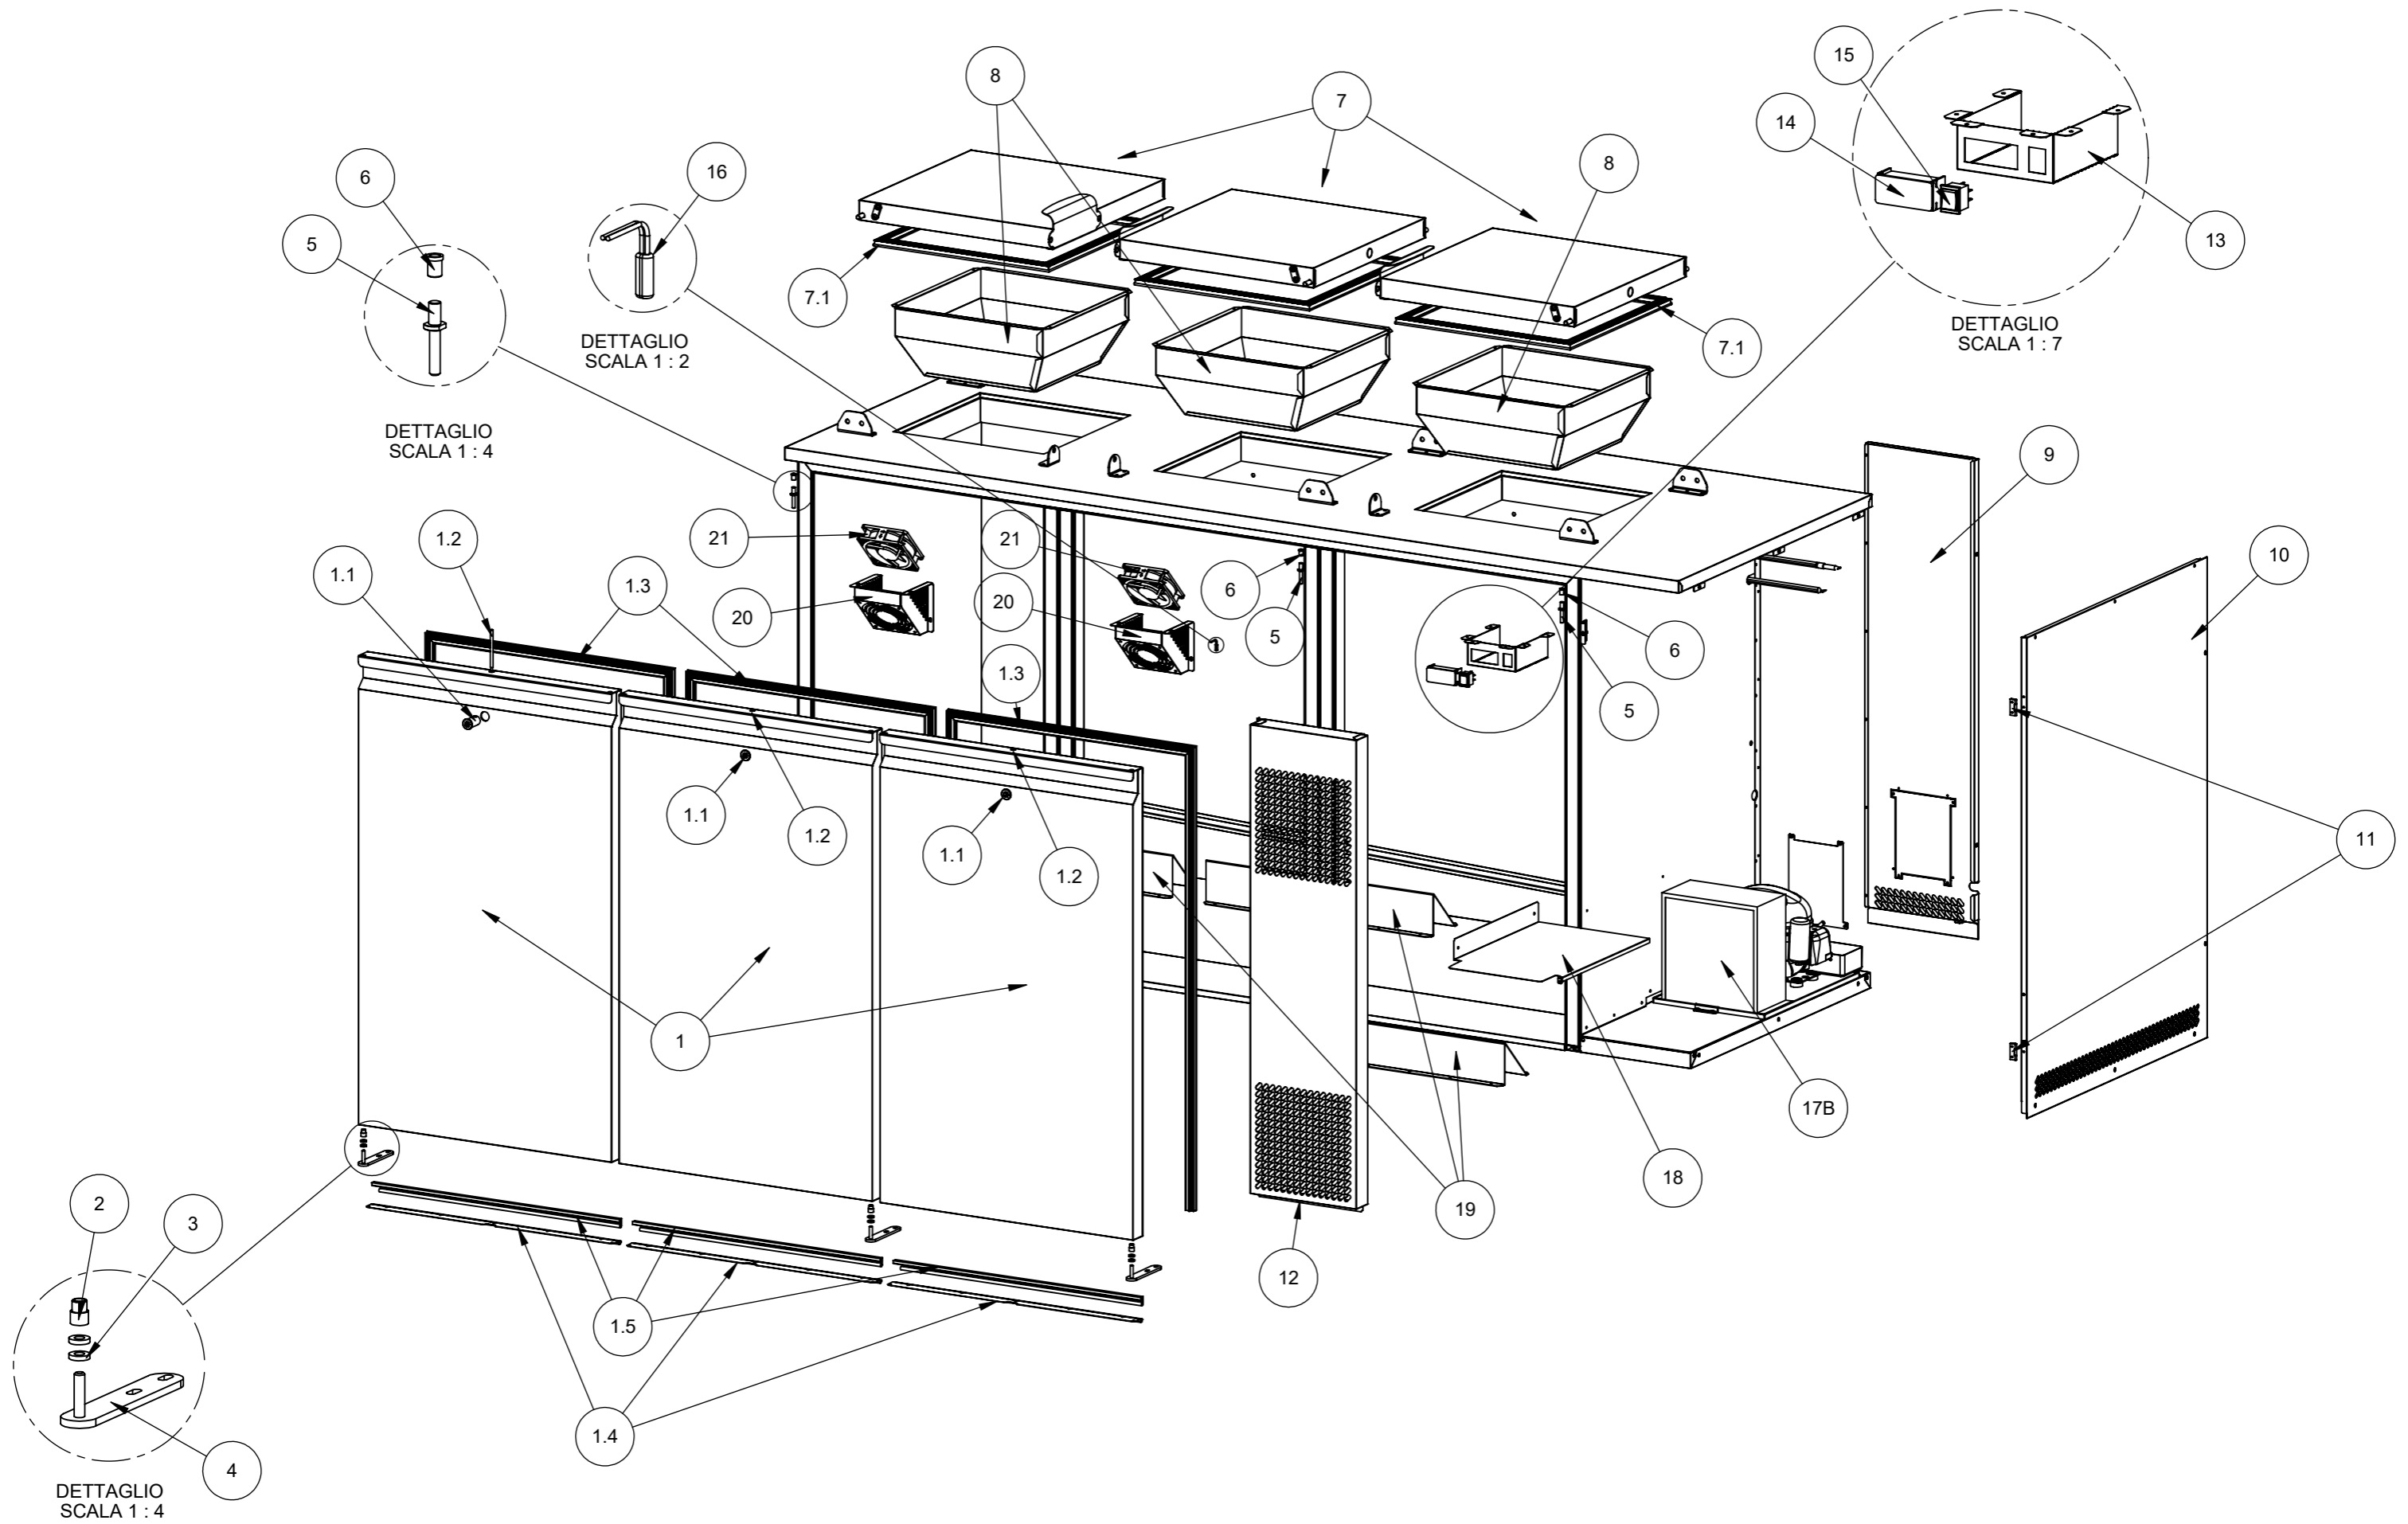

## COOL-LINE Abfallkühler **WASTE 240 / 3**

[Art. 3084102403]

MÖBEL PRODUKT / CABINET TYPE / MODÈLE MEUBLE								
<b>"XW01", "XW02", "XW03"</b>		<b>WASTE BOX 1,2,3 VANI PLUG-IN R290 / REMOTE</b>						
Explosionszeichnungsnr. / Drawing n. / Dessin n.	IMAP Artikelnr.	DESCRIZIONE	DEUTSCHE BESCHREIBUNG	ZU BEMERKEN	ENGLISH DESCRIPTION	NOTES	DESCRIPTIF FRANÇAIS	REMARQUE
1	XN19000*000	ASS.PORTA DX-SX SP. 60 WASTE BOX	TÜRE RECHTS-LINKS SP. 60 WASTE BOX- ABFALLKÜHLER	WASTE BOX PLUG-IN / REMOTE 1-2-3 TÜRIG	DOOR RIGHT-LEFT SP. 60 WASTE BOX	WASTE BOX PLUG-IN / REMOTE 1- 2-3 COMPARTMENT	PORTE GAUCHE-DROITE, ÉPAISSEUR 60	WASTE BOX PLUG-IN / REMOTE 1-2-3 COMPARTMENT
1.1	CGSE*024	SERR. Ø22 CHIAVE UGUALE S/PERNO COD.2873	SCHLOSS Ø22 GLEICHSCHLÜSSEL OHNE BOLZEN COD.2873	WASTE BOX PLUG-IN / REMOTE 1-2-3 TÜRIG	LOCK Ø22 SAME KEY WITHOUT BOLT COD.2873	WASTE BOX PLUG-IN / REMOTE 1- 2-3 COMPARTMENT	SERRURE Ø22 AVEC LA MÊME CLÉ SANS PIN COD.2873	WASTE BOX PLUG-IN / REMOTE 1-2-3 COMPARTMENT
1.2	CGSE*026	PERNO Ø6.5x90 PER SERRATURA "CGSE*024"	BOLZEN Ø6.5x90 FÜR "CGSE * 024" SCHLOSS	WASTE BOX PLUG-IN / REMOTE 1-2-3 TÜRIG	PIN Ø6.5x90 FOR "CGSE * 024" LOCK	WASTE BOX PLUG-IN / REMOTE 1- 2-3 COMPARTMENT	GOUPILLE Ø6.5x90 POUR SERRURE "CGSE * 024"	WASTE BOX PLUG-IN / REMOTE 1-2-3 COMPARTMENT
1.3	SG00G532G	GUARNIZ. 036 0644X1107 TRIPOLARE 3 LATI	DICHTUNG 036 0644X1107 DREIPOLIG- 3 SEITEN	WASTE BOX PLUG-IN / REMOTE 1-2-3 TÜRIG	GASKET 036 0644X1107 THREE- POLE 3 SIDES	WASTE BOX PLUG-IN / REMOTE 1- 2-3 COMPARTMENT	JOINT 036 0644X1107 TRIPOLAIRE 3 COTES	WASTE BOX PLUG-IN / REMOTE 1-2-3 COMPARTMENT
1.4	XN19000*205	PIASTRA FISS. GUARN. A STRISCIO PORTA WASTE BOX	FESTPLATTE FÜR DIE UNTERE TÜRDICHTUNG DES WASTES BOX/ABFALLKÜHLER	WASTE BOX PLUG-IN / REMOTE 1-2-3 TÜRIG	FIXED PLATE WASTE BOX DOOR STRIP GASKET	WASTE BOX PLUG-IN / REMOTE 1- 2-3 COMPARTMENT	PLAQUE DE FIXATION BANDE JOINT PORTE	WASTE BOX PLUG-IN / REMOTE 1-2-3 COMPARTMENT
1.5	SG02G004	GUARNIZ. PORTA A STRISCIO 2302	UNTERE DICHTUNG DER TÜRE 2302	WASTE BOX PLUG-IN / REMOTE 1-2-3 TÜRIG	STRIP DOOR GASKET 2302	WASTE BOX PLUG-IN / REMOTE 1- 2-3 COMPARTMENT	JOINT DE PORTE À BANDE 2302	WASTE BOX PLUG-IN / REMOTE 1-2-3 COMPARTMENT
2	SG07*002	BOCCOLA OTTONE PER PERNO Ø7 PORTA SP. 8.5 TAV.	MESSING TEIL FÜR BOLZEN Ø7 TÜRE DICKE 8.5	WASTE BOX PLUG-IN / REMOTE 1-2-3 TÜRIG	BRASS BUSH FOR PIN Ø7 DOOR TH. 8.5	WASTE BOX PLUG-IN / REMOTE 1- 2-3 COMPARTMENT	DOUILLE LAITON POUR AXE Ø7 PORTE TH. 8,5	WASTE BOX PLUG-IN / REMOTE 1-2-3 COMPARTMENT
3	CGR07001	RONDELLA PIANA NERA PORTA 7X14XH=3	SCHWARZE FLACHE UNTERLEGSCHLEIBE FÜR TÜRE 7X14XH = 3	WASTE BOX PLUG-IN / REMOTE 1-2-3 TÜRIG	BLACK FLAT WASHER DOOR 7X14XH = 3	WASTE BOX PLUG-IN / REMOTE 1- 2-3 COMPARTMENT	RONDELLE PLATE NOIRE PORTE 7X14XH = 3	WASTE BOX PLUG-IN / REMOTE 1-2-3 COMPARTMENT
4	XZL1000*000	ASS.STAFFA INFERIORE WASTE BOX	UNTERE HALTERUNG FÜR WASTE BOX/ABFALLKÜHLER	WASTE BOX PLUG-IN / REMOTE 1-2-3 TÜRIG	LOWER BRACKET WASTE BOX	WASTE BOX PLUG-IN / REMOTE 1- 2-3 COMPARTMENT	SUPPORT INFÉRIEUR	WASTE BOX PLUG-IN / REMOTE 1-2-3 COMPARTMENT
5	CGPE*005	PERNO Ø 7 mm FILETT. M8 C/SEDE PER CHIAVE 12 L=50	BOLZEN Ø 7 mm GEWINDE M8 C / SITZ FÜR SCHLÜSSEL 12 L = 50	WASTE BOX PLUG-IN / REMOTE 1-2-3 TÜRIG	PIN Ø 7 mm THREAD M8 C / SEAT FOR KEY 12 L = 50	WASTE BOX PLUG-IN / REMOTE 1- 2-3 COMPARTMENT	BROCHE Ø 7 mm FILETAGE M8 C / SIÈGE POUR CLÉ 12 L = 50	WASTE BOX PLUG-IN / REMOTE 1-2-3 COMPARTMENT
6	SG07*001	BOCCOLA OTTONE PER PERNO Ø7 PORTA TAV. REF.	MESSING TEIL FÜR BOLZEN Ø7 TÜRE	WASTE BOX PLUG-IN / REMOTE 1-2-3 TÜRIG	BRASS BUSH FOR PIN Ø7	WASTE BOX PLUG-IN / REMOTE 1- 2-3 COMPARTMENT	DOUILLE LAITON POUR AXE Ø7	WASTE BOX PLUG-IN / REMOTE 1-2-3 COMPARTMENT
7	XN20000*000	ASS.SPORTELLO SUPERIORE DX-SX WASTE BOX	OBERE TÜR RECHTS-LINKS WASTE	WASTE BOX PLUG-IN / REMOTE 1-2-3 TÜRIG	UPPER LEFT-RIGHT WASTE BOX DOOR	WASTE BOX PLUG-IN / REMOTE 1- 2-3 COMPARTMENT	PORTE SUPÉRIEURE GAUCHE- DROITE	WASTE BOX PLUG-IN / REMOTE 1-2-3 COMPARTMENT
7.1	SG00G533G	GUARNIZ. 036 0450X0450 TRIPOLARE	DICHTUNG 036 0450X0450 DREIPOLIG	WASTE BOX PLUG-IN / REMOTE 1-2-3 TÜRIG	GASKET 036 0450X0450 TRIPOLAR	WASTE BOX PLUG-IN / REMOTE 1- 2-3 COMPARTMENT	JOINT 036 0450X0450 TRIPOLAIRE	WASTE BOX PLUG-IN / REMOTE 1-2-3 COMPARTMENT
8	XZI7000*000	ASS.CONVOGLIATORE/IMBUTO PER RIFIUTI WASTE BOX	TRICHTER FÜR WASTE-ABFALLKÜHLER	WASTE BOX PLUG-IN / REMOTE 1-2-3 TÜRIG	CONVEYOR / FUNNEL FOR WASTE BOX	WASTE BOX PLUG-IN / REMOTE 1- 2-3 COMPARTMENT	CONVOYEUR / ENTONNOIR	WASTE BOX PLUG-IN / REMOTE 1-2-3 COMPARTMENT
9	XZI4000*020	LAM.POST.COPERTURA VANO MOTORE WASTE BOX	HINTERE BLECHABDECKUNG MOTORRAUM WASTE -ABFALLKÜHLER	WASTE BOX PLUG-IN / REMOTE 1-2-3 TÜRIG	REAR SHEET COVER ENGINE COMPARTMENT WASTE BOX	WASTE BOX PLUG-IN / REMOTE 1- 2-3 COMPARTMENT	FEUILLE TÔLE ARRIÈRE POUR COUVERCLE DE COMPARTIMENT MOTEUR	WASTE BOX PLUG-IN / REMOTE 1-2-3 COMPARTMENT
10	XZI5000*010	LAM.LATERALE COPERTURA VANO MOTORE WASTE BOX	SEITLICHE BLECHABDECKUNG MOTORRAUM WASTE -ABFALLKÜHLER	WASTE BOX PLUG-IN / REMOTE 1-2-3 TÜRIG	LATERAL SHEET COVER ENGINE COMPARTMENT WASTE BOX	WASTE BOX PLUG-IN / REMOTE 1- 2-3 COMPARTMENT	FEUILLE TÔLE LATERAL POUR COUVERCLE DE COMPARTIMENT MOTEUR	WASTE BOX PLUG-IN / REMOTE 1-2-3 COMPARTMENT
11	CGCE*026	CERNIERA A LIBRO INOX ART.120 40mm x 26mm	EDELSTAHLSCHARNIER ART.120 40mm x 26mm	WASTE BOX PLUG-IN / REMOTE 1-2-3 TÜRIG	STAINLESS STEEL HINGE ART.120 40mm x 26mm	WASTE BOX PLUG-IN / REMOTE 1- 2-3 COMPARTMENT	CHARNIÈRE PLIANTE EN ACIER INOXYDABLE ART.120 40mm x 26mm	WASTE BOX PLUG-IN / REMOTE 1-2-3 COMPARTMENT
12	XZI6001*010	PANN. FRONT. SENZA F/ELETT. COPERTURA V.M. WASTE	FRONTPLATTE OHNE LOCH FÜR ELEKTRONIKABDECKUNG WASTE - ABFALLKÜHLER	WASTE BOX PLUG-IN / REMOTE 1-2-3 TÜRIG	FRONT PANEL WITHOUT HOLE FOR ELECTRONICS COVER MOTOR DEPT. WASTE	WASTE BOX PLUG-IN / REMOTE 1- 2-3 COMPARTMENT	PANNEAU FRONTAL SANS TROU ÉLECTRONIQUE COUVERCLE DU COMPARTIMENT MOTEUR	WASTE BOX PLUG-IN / REMOTE 1-2-3 COMPARTMENT
13	XZL3000*000	LAMIERA SUPPORTO ELETTRONICA WASTE BOX	ELEKTRONISCHES UNTERSTÜTZUNGSBLECH FÜR WASTE BOX-ABFALLKÜHLER	WASTE BOX PLUG-IN / REMOTE 1-2-3 TÜRIG	WASTE BOX ELECTRONIC SUPPORT SHEET METAL	WASTE BOX PLUG-IN / REMOTE 1- 2-3 COMPARTMENT	FICHE TÔLE DE SUPPORT ÉLECTRONIQUE	WASTE BOX PLUG-IN / REMOTE 1-2-3 COMPARTMENT
14	UNEL*081	TELETERM. EVCO mod. EV3 X21 N7VH	TELETERM. EVCO-Mod. EV3 X21 N7VH	WASTE BOX PLUG-IN / REMOTE 1-2-3 TÜRIG	TELETERM. EVCO mod. EV3 X21 N7VH	WASTE BOX PLUG-IN / REMOTE 1- 2-3 COMPARTMENT	TELETERM. EVCO mod. EV3 X21 N7VH	WASTE BOX PLUG-IN / REMOTE 1-2-3 COMPARTMENT
15	UN00*075	INTERRUTTORE GENERALE ON-OFF VERDE	ALLGEMEINER SCHALTER EIN-AUS GRÜN	WASTE BOX PLUG-IN / REMOTE 1-2-3 TÜRIG	GREEN ON-OFF GENERIC SWITCH	WASTE BOX PLUG-IN / REMOTE 1- 2-3 COMPARTMENT	INTERRUPTEUR GÉNÉRAL VERT ON- OFF	WASTE BOX PLUG-IN / REMOTE 1-2-3 COMPARTMENT