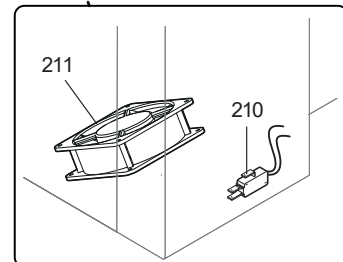

22 = 20 grids G21/1

_____ COE = Combi Oven Electric

432 PLASTIC PIPES

mm 1000 mm 500 mm 250 mm 150
 Ø 50 mm Ø 50 mm Ø 50 mm Ø 50 mm

431 STEEL PIPES

mm 1000 mm 750 mm 500 mm 250 mm 150
 Ø 50 mm Ø 50 mm Ø 50 mm Ø 50 mm Ø 50 mm