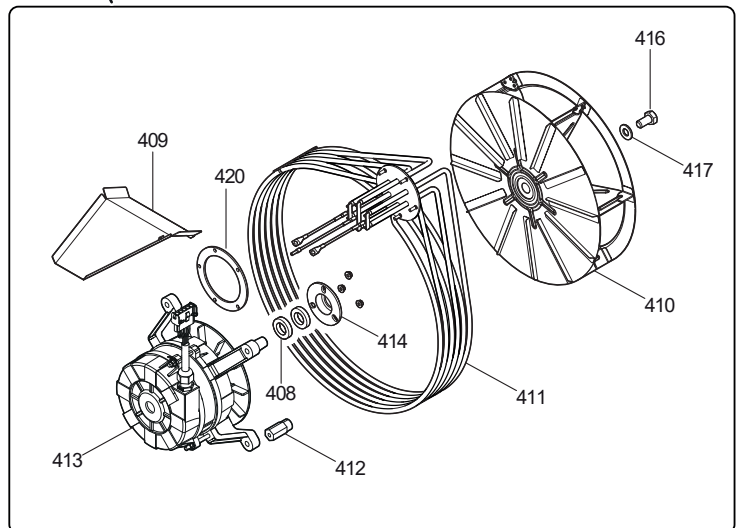

22 = 20 grids G21/1

_____ COE = Combi Oven Electric

432 PLASTIC PIPES

mm 1000 mm 500 mm 250 mm 150
 Ø 50 mm Ø 50 mm Ø 50 mm Ø 50 mm

431 STEEL PIPES

mm 1000 mm 750 mm 500 mm 250 mm 150
 Ø 50 mm Ø 50 mm Ø 50 mm Ø 50 mm Ø 50 mm