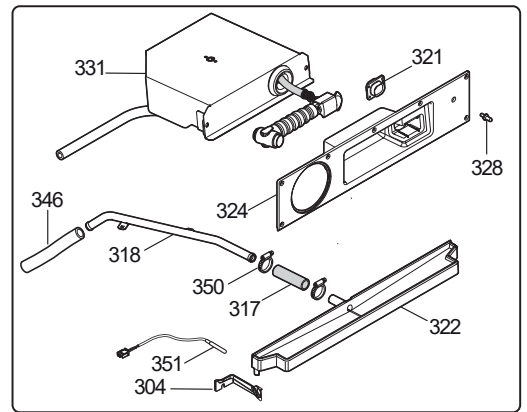

22 = 20 grids G21/1

_____ COE = Combi Oven Electric

432 PLASTIC PIPES

mm 1000 mm 500 mm 250 mm 150
 Ø 50 mm Ø 50 mm Ø 50 mm Ø 50 mm

431 STEEL PIPES

mm 1000 mm 750 mm 500 mm 250 mm 150
 Ø 50 mm Ø 50 mm Ø 50 mm Ø 50 mm Ø 50 mm