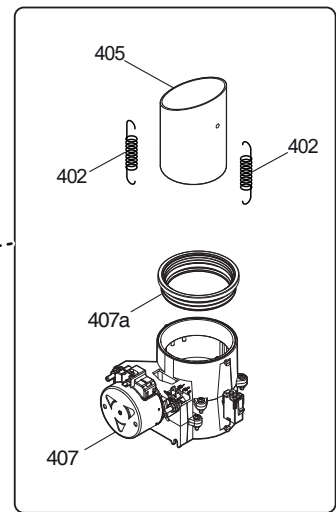

22 = 20 grids G21/1

_____ COE = Combi Oven Electric

432 PLASTIC PIPES

mm 1000 mm 500 mm 250 mm 150
 Ø 50 mm Ø 50 mm Ø 50 mm Ø 50 mm

431 STEEL PIPES

mm 1000 mm 750 mm 500 mm 250 mm 150
 Ø 50 mm Ø 50 mm Ø 50 mm Ø 50 mm Ø 50 mm