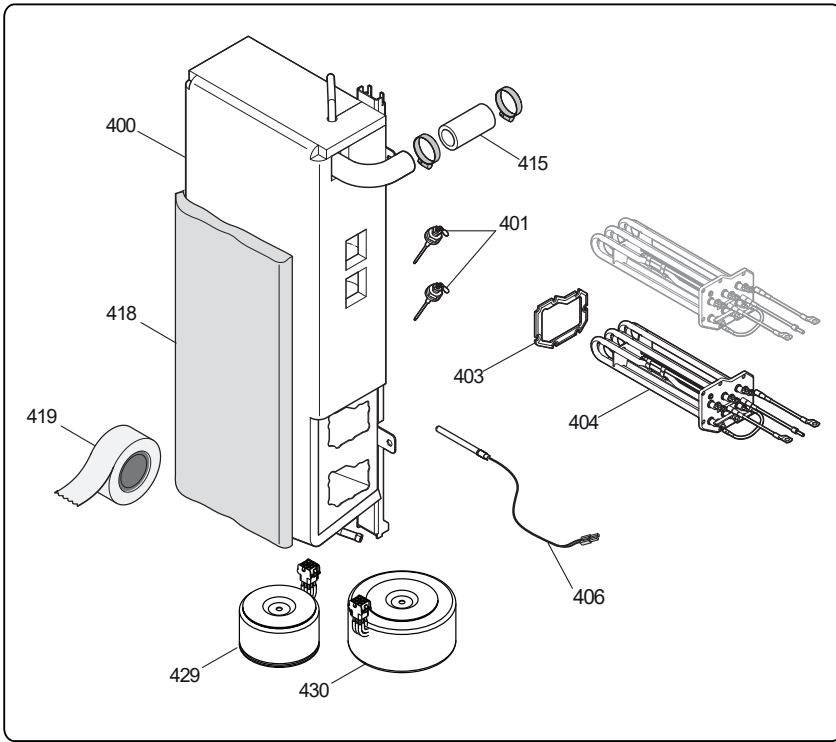

22 = 20 grids G21/1

_____ COE = Combi Oven Electric

432 PLASTIC PIPES

mm 1000 mm 500 mm 250 mm 150
 Ø 50 mm Ø 50 mm Ø 50 mm Ø 50 mm

431 STEEL PIPES

mm 1000 mm 750 mm 500 mm 250 mm 150
 Ø 50 mm Ø 50 mm Ø 50 mm Ø 50 mm Ø 50 mm