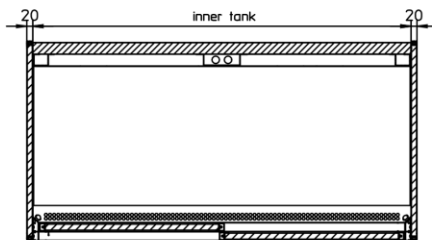

# SUPERJOLLY 10 GLASS R507 (COD. E6163R0000)

Upright display cooler with 2 sliding doors

Layout

MODELLO	cabinet - dimesion A	inner - tank	gross capacity
SUPERJOLLY 10	985	945	685
SUPERJOLLY 14	1335	1295	940
SUPERJOLLY 19	1885	1845	1340