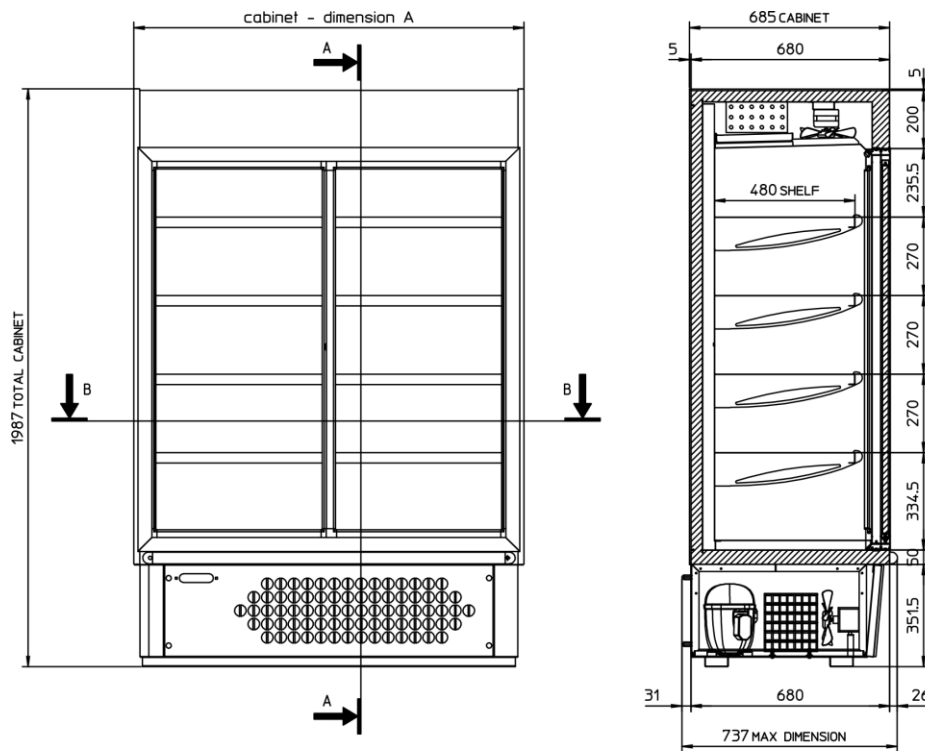

# SUPERJOLLY 10 GLASS R507 (COD. E6163R0000)

Upright display cooler with 2 sliding doors

Layout

MODELLO	cabinet - dimesion A	inner - tank	gross capacity
SUPERJOLLY 10	985	945	685
SUPERJOLLY 14	1335	1295	940
SUPERJOLLY 19	1885	1845	1340

SUPERJOLLY GLASS

S\_45860 - 00