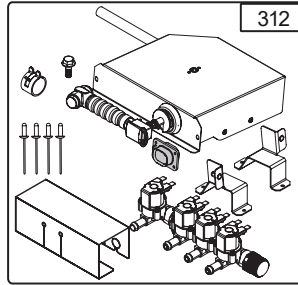

22 = 20 grids G21/1

_____ COE = Combi Oven Electric

432 PLASTIC PIPES

mm 1000 mm 500 mm 250 mm 150
 Ø 50 mm Ø 50 mm Ø 50 mm Ø 50 mm

431 STEEL PIPES

mm 1000 mm 750 mm 500 mm 250 mm 150
 Ø 50 mm Ø 50 mm Ø 50 mm Ø 50 mm Ø 50 mm