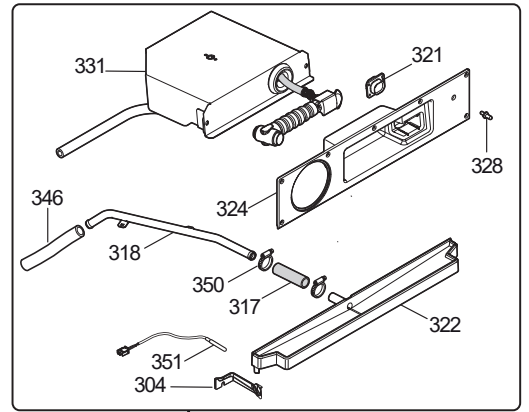

22 = 20 grids G21/1

_____ COE = Combi Oven Electric

432 PLASTIC PIPES

mm 1000 mm 500 mm 250 mm 150
 Ø 50 mm Ø 50 mm Ø 50 mm Ø 50 mm

431 STEEL PIPES

mm 1000 mm 750 mm 500 mm 250 mm 150
 Ø 50 mm Ø 50 mm Ø 50 mm Ø 50 mm Ø 50 mm