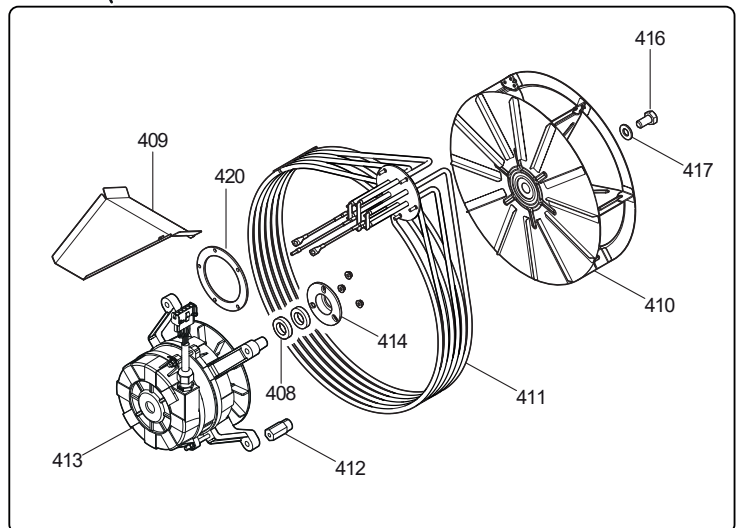

22 = 20 grids G21/1

_____ COE = Combi Oven Electric

432 PLASTIC PIPES

mm 1000 Ø 50 mm mm 500 Ø 50 mm mm 250 Ø 50 mm mm 150 Ø 50 mm

431 STEEL PIPES

mm 1000 Ø 50 mm mm 750 Ø 50 mm mm 500 Ø 50 mm mm 250 Ø 50 mm mm 150 Ø 50 mm