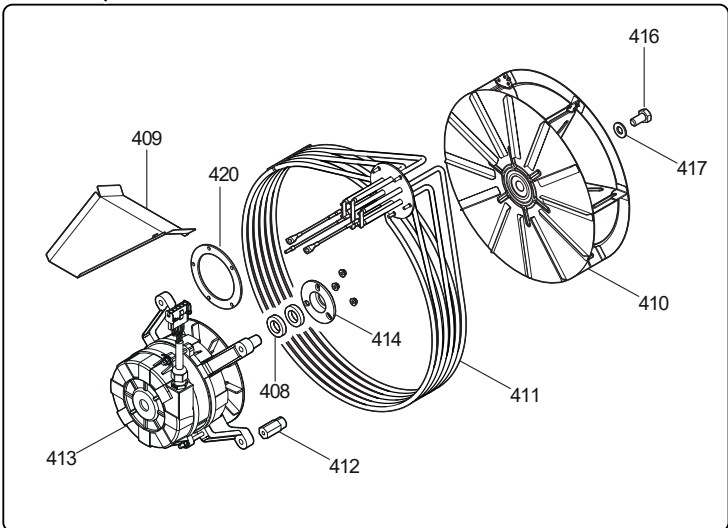

SKYLINE								
Pos	Spare part Code	Factory code	Descrizione	Description	V	W & T	S	Ref./Notes
100	OCK103	503404P02	FIANCO SINISTRO 6 1/1	LEFT PANEL 6 1/1				a b c d e f g h up to 2020/12
100	OCK591	503404P03	FIANCO SINISTRO 6 1/1	LEFT PANEL 6 1/1				a b c d e f g h from 2020/13
100	OCK102	503404Q02	FIANCO SINISTRO 10 1/1	LEFT PANEL 10 1/1				q r s t u v up to 2020/12
100	OCK594	503404Q03	FIANCO SINISTRO 10 1/1	LEFT PANEL 10 1/1				q r s t u v from 2020/13
100	OCK104	503405A03	FIANCO SINISTRO 6 2/1	LEFT PANEL 6 2/1				i j k l m n o p
100	OCK227	503405B03	FIANCO SINISTRO 10 2/1	LEFT PANEL 10 2/1				w x y z a1 b1
101	OCK293	503404R03	SCHIENALE FORNO 6 1/1	BACK PANEL 6 1/1				a b c d e f g h up to 2020/12
101	OCK595	503404R04	SCHIENALE FORNO 6 1/1	BACK PANEL 6 1/1				a b c d e f g h from 2020/13
101		50340AR00	SCHIENALE FORNO 6 1/1	BACK PANEL 6 1/1				a b c d e f g h Marine
101	OCK294	503404S03	SCHIENALE FORNO 10 1/1	BACK PANEL 10 1/1				q r s t u v up to 2020/12
101	OCK596	503404S04	SCHIENALE FORNO 10 1/1	BACK PANEL 10 1/1				q r s t u v from 2020/13
101		50340AS00	SCHIENALE FORNO 10 1/1	BACK PANEL 10 1/1				q r s t u v Marine
101	OCK295	503405604	SCHIENALE FORNO 6 2/1	BACK PANEL 6 2/1				i j k l m n o p
101		50340AT00	SCHIENALE FORNO 6 2/1	BACK PANEL 6 2/1				i j k l m n o p Marine
101	OCK296	503405704	SCHIENALE FORNO 10 2/1	BACK PANEL 10 2/1				w x y z a1 b1
101		50340AU00	SCHIENALE FORNO 10 2/1	BACK PANEL 10 2/1				w x y z a1 b1 Marine
102	OCK230	503404C03	COPERCHIO FORNO 6-10 1/1	TOP PANEL 6-10 1/1				a b c d e f g h q r s t u v
102	OCK229	503405D02	COPERCHIO FORNO 6-10 2/1	TOP PANEL 6-10 2/1				i j k l m n o p w x y z a1 b1
103	OC4234	806847803	CERNIERA SUPERIORE	UPPER HINGE	X	X		RIGHT HINGED
103	*	80540DX00	CERNIERA SUPERIORE PORTA REV	UPPER HINGE FOR REVERSE DOOR	X	X		LEFT HINGED
104	OCK071	543401S02	AMMORTIZZATORE VETRO INTERNO	INNER GLASS DUMPER		X		a b d e f h i j l m n p q s t v w y z b1
105	OCK319	830409802	MANIGLIA PORTA	DOOR HANDLE	X			ZANUSSI
106	OCK148	50440CX02	MOLLA FERMAVETRO	INNER GLASS STOPPER		X		
107	OC4092	806859903	NASELLO CHIUSURA 1-STEP	SINGLE STEP DOOR LATCH	X	X		
107	OC6010	806859101	NASELLO CHIUSURA 2-STEP	DOUBLE STEP DOOR LATCH	X	X		MARINE
108	OCK086	510400102	CERNIERA INFERIORE DESTRA PORTA	RIGHT LOWER HINGE	X	X		RIGHT HINGED
108	*	800401Y00	CERNIERA INFERIORE PORTA SINISTRA	LOWER HINGE FOR REVERSE DOOR	X	X		LEFT HINGED
109	OCK158	511400N01	POSIZIONAT. INF.CON FERMO-PORTA	DOOR POSITIONER WITH STOPPER		X		RIGHT HINGED
109	OCK354	511400R00	POSIZIONAT. INF.CON FERMO-PORTA	DOOR POSITIONER WITH STOPPER		X		LEFT HINGED
110	OCK160	541401R00	PROTEZIONE CAVETTI LED	LED WIRING PROTECTION		X		
111	OCK143	835403C00	MECCANISMO CHIUSURA PORTA	CLOSING MECHANISM	X			
112	OCK297	548401U02	MANIGLIA PORTA	DOOR HANDLE	X			ELECTROLUX
113	OCK205	549400W01	VASCHETTA GN 1/1	FRONT DRIP TRAY GN 1/1		X		a b c d e f g h q r s t u v
113	OCK204	549400X01	VASCHETTA GN 2/1	FRONT DRIP TRAY GN 2/1		X		i j k l m n o p w x y z a1 b1
114	OCK239	879402801	ASSIEME VETRO INTERNO 6 1/1	INNER GLASS ASSEMBLY 6 1/1	X	X		a b c d e f g h
114	OCK081	879402901	ASSIEME VETRO INTERNO 10 1/1	INNER GLASS ASSEMBLY 10 1/1	X	X		q r s t u v
114	OCK238	879402A01	ASSIEME VETRO INTERNO 6 2/1	INNER GLASS ASSEMBLY 6 2/1	X	X		i j k l m n o p