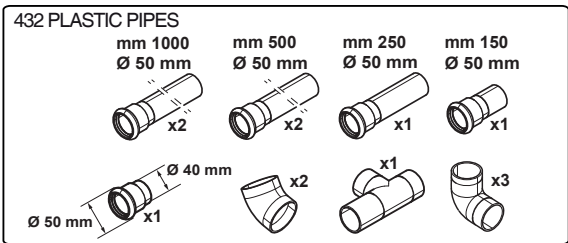

SKYLINE								
Pos	Spare part Code	Factory code	Descrizione	Description	V	W & T	S	Ref./Notes
100	OCK103	503404P02	FIANCO SINISTRO 6 1/1	LEFT PANEL 6 1/1				a b c d e f g h up to 2020/12
100	OCK591	503404P03	FIANCO SINISTRO 6 1/1	LEFT PANEL 6 1/1				a b c d e f g h from 2020/13
100	OCK102	503404Q02	FIANCO SINISTRO 10 1/1	LEFT PANEL 10 1/1				q r s t u v up to 2020/12
100	OCK594	503404Q03	FIANCO SINISTRO 10 1/1	LEFT PANEL 10 1/1				q r s t u v from 2020/13
100	OCK104	503405A03	FIANCO SINISTRO 6 2/1	LEFT PANEL 6 2/1				i j k l m n o p
100	OCK227	503405B03	FIANCO SINISTRO 10 2/1	LEFT PANEL 10 2/1				w x y z a1 b1
101	OCK293	503404R03	SCHIENALE FORNO 6 1/1	BACK PANEL 6 1/1				a b c d e f g h up to 2020/12
101	OCK595	503404R04	SCHIENALE FORNO 6 1/1	BACK PANEL 6 1/1				a b c d e f g h from 2020/13
101		50340AR00	SCHIENALE FORNO 6 1/1	BACK PANEL 6 1/1				a b c d e f g h Marine
101	OCK294	503404S03	SCHIENALE FORNO 10 1/1	BACK PANEL 10 1/1				q r s t u v up to 2020/12
101	OCK596	503404S04	SCHIENALE FORNO 10 1/1	BACK PANEL 10 1/1				q r s t u v from 2020/13
101		50340AS00	SCHIENALE FORNO 10 1/1	BACK PANEL 10 1/1				q r s t u v Marine
101	OCK295	503405604	SCHIENALE FORNO 6 2/1	BACK PANEL 6 2/1				i j k l m n o p
101		50340AT00	SCHIENALE FORNO 6 2/1	BACK PANEL 6 2/1				i j k l m n o p Marine
101	OCK296	503405704	SCHIENALE FORNO 10 2/1	BACK PANEL 10 2/1				w x y z a1 b1
101		50340AU00	SCHIENALE FORNO 10 2/1	BACK PANEL 10 2/1				w x y z a1 b1 Marine
102	OCK230	503404C03	COPERCHIO FORNO 6-10 1/1	TOP PANEL 6-10 1/1				a b c d e f g h q r s t u v
102	OCK229	503405D02	COPERCHIO FORNO 6-10 2/1	TOP PANEL 6-10 2/1				i j k l m n o p w x y z a1 b1
103	OC4234	806847803	CERNIERA SUPERIORE	UPPER HINGE	X	X		RIGHT HINGED
103	*	80540DX00	CERNIERA SUPERIORE PORTA REV	UPPER HINGE FOR REVERSE DOOR	X	X		LEFT HINGED
104	OCK071	543401S02	AMMORTIZZATORE VETRO INTERNO	INNER GLASS DUMPER		X		a b d e f h i j l m n p q s t v w y z b1
105	OCK319	830409802	MANIGLIA PORTA	DOOR HANDLE	X			ZANUSSI
106	OCK148	50440CX02	MOLLA FERMAVETRO	INNER GLASS STOPPER		X		
107	OC4092	806859903	NASELLO CHIUSURA 1-STEP	SINGLE STEP DOOR LATCH	X	X		
107	OC6010	806859101	NASELLO CHIUSURA 2-STEP	DOUBLE STEP DOOR LATCH	X	X		MARINE
108	OCK086	510400102	CERNIERA INFERIORE DESTRA PORTA	RIGHT LOWER HINGE	X	X		RIGHT HINGED
108	*	800401Y00	CERNIERA INFERIORE PORTA SINISTRA	LOWER HINGE FOR REVERSE DOOR	X	X		LEFT HINGED
109	OCK158	511400N01	POSIZIONAT. INF.CON FERMO-PORTA	DOOR POSITIONER WITH STOPPER		X		RIGHT HINGED
109	OCK354	511400R00	POSIZIONAT. INF.CON FERMO-PORTA	DOOR POSITIONER WITH STOPPER		X		LEFT HINGED
110	OCK160	541401R00	PROTEZIONE CAVETTI LED	LED WIRING PROTECTION		X		
111	OCK143	835403C00	MECCANISMO CHIUSURA PORTA	CLOSING MECHANISM	X			
112	OCK297	548401U02	MANIGLIA PORTA	DOOR HANDLE	X			ELECTROLUX
113	OCK205	549400W01	VASCHETTA GN 1/1	FRONT DRIP TRAY GN 1/1		X		a b c d e f g h q r s t u v
113	OCK204	549400X01	VASCHETTA GN 2/1	FRONT DRIP TRAY GN 2/1		X		i j k l m n o p w x y z a1 b1
114	OCK239	879402801	ASSIEME VETRO INTERNO 6 1/1	INNER GLASS ASSEMBLY 6 1/1	X	X		a b c d e f g h
114	OCK081	879402901	ASSIEME VETRO INTERNO 10 1/1	INNER GLASS ASSEMBLY 10 1/1	X	X		q r s t u v
114	OCK238	879402A01	ASSIEME VETRO INTERNO 6 2/1	INNER GLASS ASSEMBLY 6 2/1	X	X		i j k l m n o p