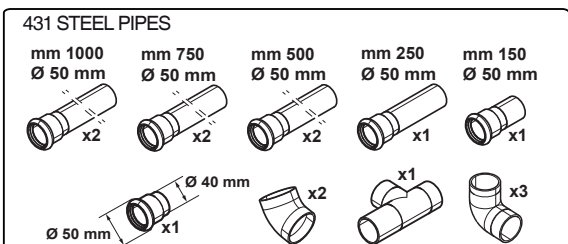

SKYLINE								
Pos	Spare part Code	Factory code	Descrizione	Description	V	W & T	S	Ref./Notes
100	OCK103	503404P02	FIANCO SINISTRO 6 1/1	LEFT PANEL 6 1/1				a b c d e f g h up to 2020/12
100	OCK591	503404P03	FIANCO SINISTRO 6 1/1	LEFT PANEL 6 1/1				a b c d e f g h from 2020/13
100	OCK102	503404Q02	FIANCO SINISTRO 10 1/1	LEFT PANEL 10 1/1				q r s t u v up to 2020/12
100	OCK594	503404Q03	FIANCO SINISTRO 10 1/1	LEFT PANEL 10 1/1				q r s t u v from 2020/13
100	OCK104	503405A03	FIANCO SINISTRO 6 2/1	LEFT PANEL 6 2/1				i j k l m n o p
100	OCK227	503405B03	FIANCO SINISTRO 10 2/1	LEFT PANEL 10 2/1				w x y z a1 b1
101	OCK293	503404R03	SCHIENALE FORNO 6 1/1	BACK PANEL 6 1/1				a b c d e f g h up to 2020/12
101	OCK595	503404R04	SCHIENALE FORNO 6 1/1	BACK PANEL 6 1/1				a b c d e f g h from 2020/13
101		50340AR00	SCHIENALE FORNO 6 1/1	BACK PANEL 6 1/1				a b c d e f g h Marine
101	OCK294	503404S03	SCHIENALE FORNO 10 1/1	BACK PANEL 10 1/1				q r s t u v up to 2020/12
101	OCK596	503404S04	SCHIENALE FORNO 10 1/1	BACK PANEL 10 1/1				q r s t u v from 2020/13
101		50340AS00	SCHIENALE FORNO 10 1/1	BACK PANEL 10 1/1				q r s t u v Marine
101	OCK295	503405604	SCHIENALE FORNO 6 2/1	BACK PANEL 6 2/1				i j k l m n o p
101		50340AT00	SCHIENALE FORNO 6 2/1	BACK PANEL 6 2/1				i j k l m n o p Marine
101	OCK296	503405704	SCHIENALE FORNO 10 2/1	BACK PANEL 10 2/1				w x y z a1 b1
101		50340AU00	SCHIENALE FORNO 10 2/1	BACK PANEL 10 2/1				w x y z a1 b1 Marine
102	OCK230	503404C03	COPERCHIO FORNO 6-10 1/1	TOP PANEL 6-10 1/1				a b c d e f g h q r s t u v
102	OCK229	503405D02	COPERCHIO FORNO 6-10 2/1	TOP PANEL 6-10 2/1				i j k l m n o p w x y z a1 b1
103	OC4234	806847803	CERNIERA SUPERIORE	UPPER HINGE	X	X		RIGHT HINGED
103	*	80540DX00	CERNIERA SUPERIORE PORTA REV	UPPER HINGE FOR REVERSE DOOR	X	X		LEFT HINGED
104	OCK071	543401S02	AMMORTIZZATORE VETRO INTERNO	INNER GLASS DUMPER		X		a b d e f h i j l m n p q s t v w y z b1
105	OCK319	830409802	MANIGLIA PORTA	DOOR HANDLE	X			ZANUSSI
106	OCK148	50440CX02	MOLLA FERMAVETRO	INNER GLASS STOPPER		X		
107	OC4092	806859903	NASELLO CHIUSURA 1-STEP	SINGLE STEP DOOR LATCH	X	X		
107	OC6010	806859101	NASELLO CHIUSURA 2-STEP	DOUBLE STEP DOOR LATCH	X	X		MARINE
108	OCK086	510400102	CERNIERA INFERIORE DESTRA PORTA	RIGHT LOWER HINGE	X	X		RIGHT HINGED
108	*	800401Y00	CERNIERA INFERIORE PORTA SINISTRA	LOWER HINGE FOR REVERSE DOOR	X	X		LEFT HINGED
109	OCK158	511400N01	POSIZIONAT. INF.CON FERMO-PORTA	DOOR POSITIONER WITH STOPPER		X		RIGHT HINGED
109	OCK354	511400R00	POSIZIONAT. INF.CON FERMO-PORTA	DOOR POSITIONER WITH STOPPER		X		LEFT HINGED
110	OCK160	541401R00	PROTEZIONE CAVETTI LED	LED WIRING PROTECTION		X		
111	OCK143	835403C00	MECCANISMO CHIUSURA PORTA	CLOSING MECHANISM	X			
112	OCK297	548401U02	MANIGLIA PORTA	DOOR HANDLE	X			ELECTROLUX
113	OCK205	549400W01	VASCHETTA GN 1/1	FRONT DRIP TRAY GN 1/1		X		a b c d e f g h q r s t u v
113	OCK204	549400X01	VASCHETTA GN 2/1	FRONT DRIP TRAY GN 2/1		X		i j k l m n o p w x y z a1 b1
114	OCK239	879402801	ASSIEME VETRO INTERNO 6 1/1	INNER GLASS ASSEMBLY 6 1/1	X	X		a b c d e f g h
114	OCK081	879402901	ASSIEME VETRO INTERNO 10 1/1	INNER GLASS ASSEMBLY 10 1/1	X	X		q r s t u v
114	OCK238	879402A01	ASSIEME VETRO INTERNO 6 2/1	INNER GLASS ASSEMBLY 6 2/1	X	X		i j k l m n o p