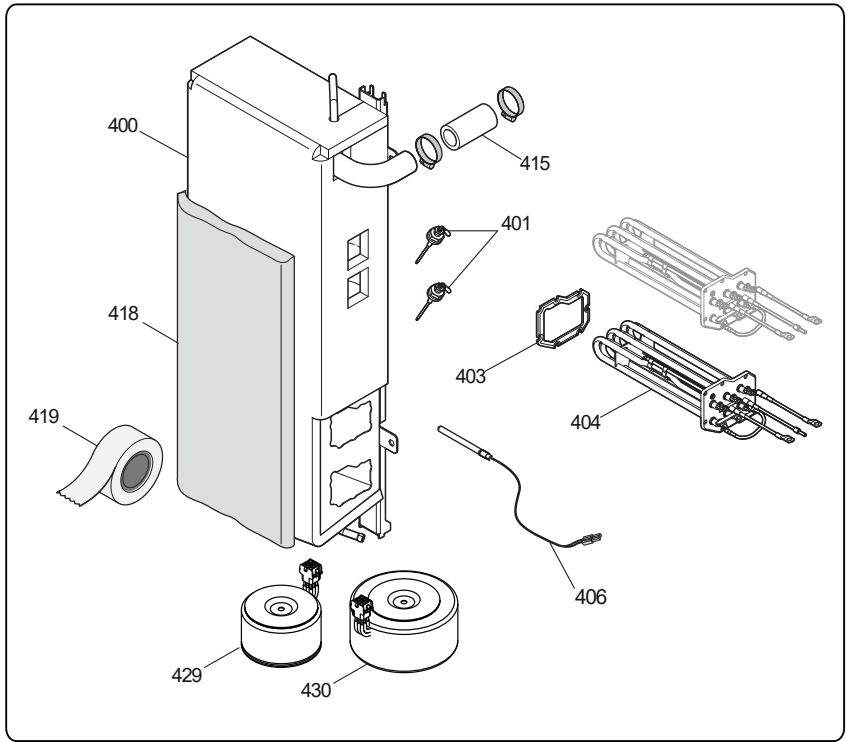

SKYLINE								
Pos	Spare part Code	Factory code	Descrizione	Description	V	W & T	S	Ref./Notes
100	OCK103	503404P02	FIANCO SINISTRO 6 1/1	LEFT PANEL 6 1/1				a b c d e f g h up to 2020/12
100	OCK591	503404P03	FIANCO SINISTRO 6 1/1	LEFT PANEL 6 1/1				a b c d e f g h from 2020/13
100	OCK102	503404Q02	FIANCO SINISTRO 10 1/1	LEFT PANEL 10 1/1				q r s t u v up to 2020/12
100	OCK594	503404Q03	FIANCO SINISTRO 10 1/1	LEFT PANEL 10 1/1				q r s t u v from 2020/13
100	OCK104	503405A03	FIANCO SINISTRO 6 2/1	LEFT PANEL 6 2/1				i j k l m n o p
100	OCK227	503405B03	FIANCO SINISTRO 10 2/1	LEFT PANEL 10 2/1				w x y z a1 b1
101	OCK293	503404R03	SCHIENALE FORNO 6 1/1	BACK PANEL 6 1/1				a b c d e f g h up to 2020/12
101	OCK595	503404R04	SCHIENALE FORNO 6 1/1	BACK PANEL 6 1/1				a b c d e f g h from 2020/13
101		50340AR00	SCHIENALE FORNO 6 1/1	BACK PANEL 6 1/1				a b c d e f g h Marine
101	OCK294	503404S03	SCHIENALE FORNO 10 1/1	BACK PANEL 10 1/1				q r s t u v up to 2020/12
101	OCK596	503404S04	SCHIENALE FORNO 10 1/1	BACK PANEL 10 1/1				q r s t u v from 2020/13
101		50340AS00	SCHIENALE FORNO 10 1/1	BACK PANEL 10 1/1				q r s t u v Marine
101	OCK295	503405604	SCHIENALE FORNO 6 2/1	BACK PANEL 6 2/1				i j k l m n o p
101		50340AT00	SCHIENALE FORNO 6 2/1	BACK PANEL 6 2/1				i j k l m n o p Marine
101	OCK296	503405704	SCHIENALE FORNO 10 2/1	BACK PANEL 10 2/1				w x y z a1 b1
101		50340AU00	SCHIENALE FORNO 10 2/1	BACK PANEL 10 2/1				w x y z a1 b1 Marine
102	OCK230	503404C03	COPERCHIO FORNO 6-10 1/1	TOP PANEL 6-10 1/1				a b c d e f g h q r s t u v
102	OCK229	503405D02	COPERCHIO FORNO 6-10 2/1	TOP PANEL 6-10 2/1				i j k l m n o p w x y z a1 b1
103	OC4234	806847803	CERNIERA SUPERIORE	UPPER HINGE	X	X		RIGHT HINGED
103	*	80540DX00	CERNIERA SUPERIORE PORTA REV	UPPER HINGE FOR REVERSE DOOR	X	X		LEFT HINGED
104	OCK071	543401S02	AMMORTIZZATORE VETRO INTERNO	INNER GLASS DUMPER		X		a b d e f h i j l m n p q s t v w y z b1
105	OCK319	830409802	MANIGLIA PORTA	DOOR HANDLE	X			ZANUSSI
106	OCK148	50440CX02	MOLLA FERMAVETRO	INNER GLASS STOPPER		X		
107	OC4092	806859903	NASELLO CHIUSURA 1-STEP	SINGLE STEP DOOR LATCH	X	X		
107	OC6010	806859101	NASELLO CHIUSURA 2-STEP	DOUBLE STEP DOOR LATCH	X	X		MARINE
108	OCK086	510400102	CERNIERA INFERIORE DESTRA PORTA	RIGHT LOWER HINGE	X	X		RIGHT HINGED
108	*	800401Y00	CERNIERA INFERIORE PORTA SINISTRA	LOWER HINGE FOR REVERSE DOOR	X	X		LEFT HINGED
109	OCK158	511400N01	POSIZIONAT. INF.CON FERMO-PORTA	DOOR POSITIONER WITH STOPPER		X		RIGHT HINGED
109	OCK354	511400R00	POSIZIONAT. INF.CON FERMO-PORTA	DOOR POSITIONER WITH STOPPER		X		LEFT HINGED
110	OCK160	541401R00	PROTEZIONE CAVETTI LED	LED WIRING PROTECTION		X		
111	OCK143	835403C00	MECCANISMO CHIUSURA PORTA	CLOSING MECHANISM	X			
112	OCK297	548401U02	MANIGLIA PORTA	DOOR HANDLE	X			ELECTROLUX
113	OCK205	549400W01	VASCHETTA GN 1/1	FRONT DRIP TRAY GN 1/1		X		a b c d e f g h q r s t u v
113	OCK204	549400X01	VASCHETTA GN 2/1	FRONT DRIP TRAY GN 2/1		X		i j k l m n o p w x y z a1 b1
114	OCK239	879402801	ASSIEME VETRO INTERNO 6 1/1	INNER GLASS ASSEMBLY 6 1/1	X	X		a b c d e f g h
114	OCK081	879402901	ASSIEME VETRO INTERNO 10 1/1	INNER GLASS ASSEMBLY 10 1/1	X	X		q r s t u v
114	OCK238	879402A01	ASSIEME VETRO INTERNO 6 2/1	INNER GLASS ASSEMBLY 6 2/1	X	X		i j k l m n o p