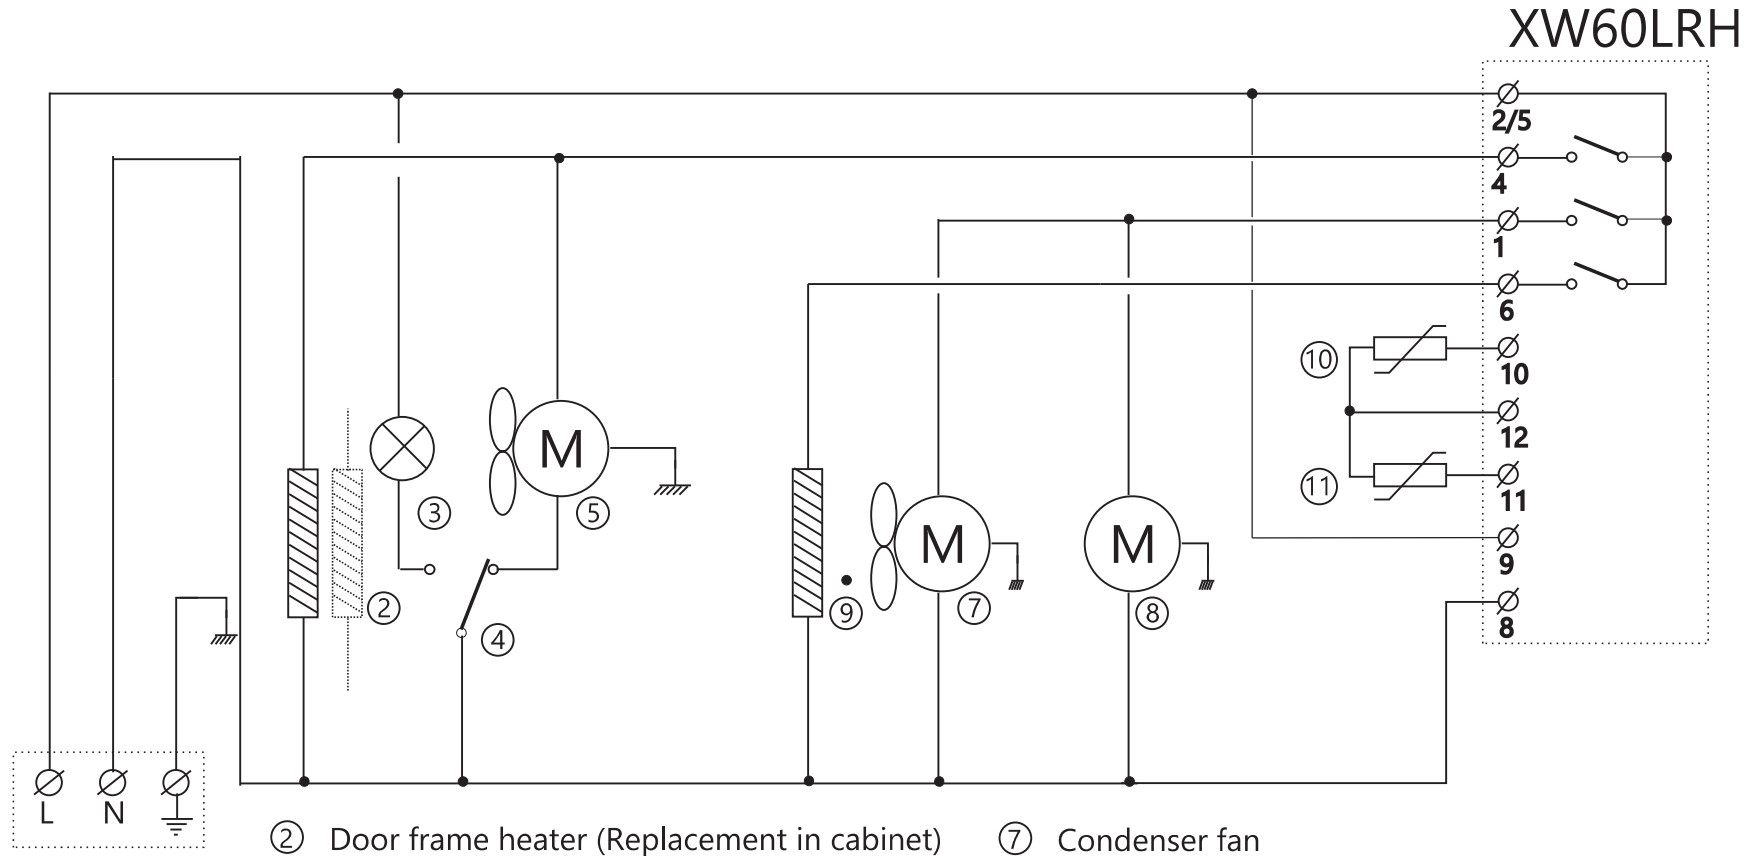

FREEZERS

XW60LRH

- ② Door frame heater (Replacement in cabinet)
- ③ Internal LED light
- ④ Door switch
- ⑤ Evaporator fan
- ⑦ Condenser fan
- ⑧ Compressor
- ⑨ Defrost heater
- ⑩ Evaporator probe
- ⑪ Cabinet probe