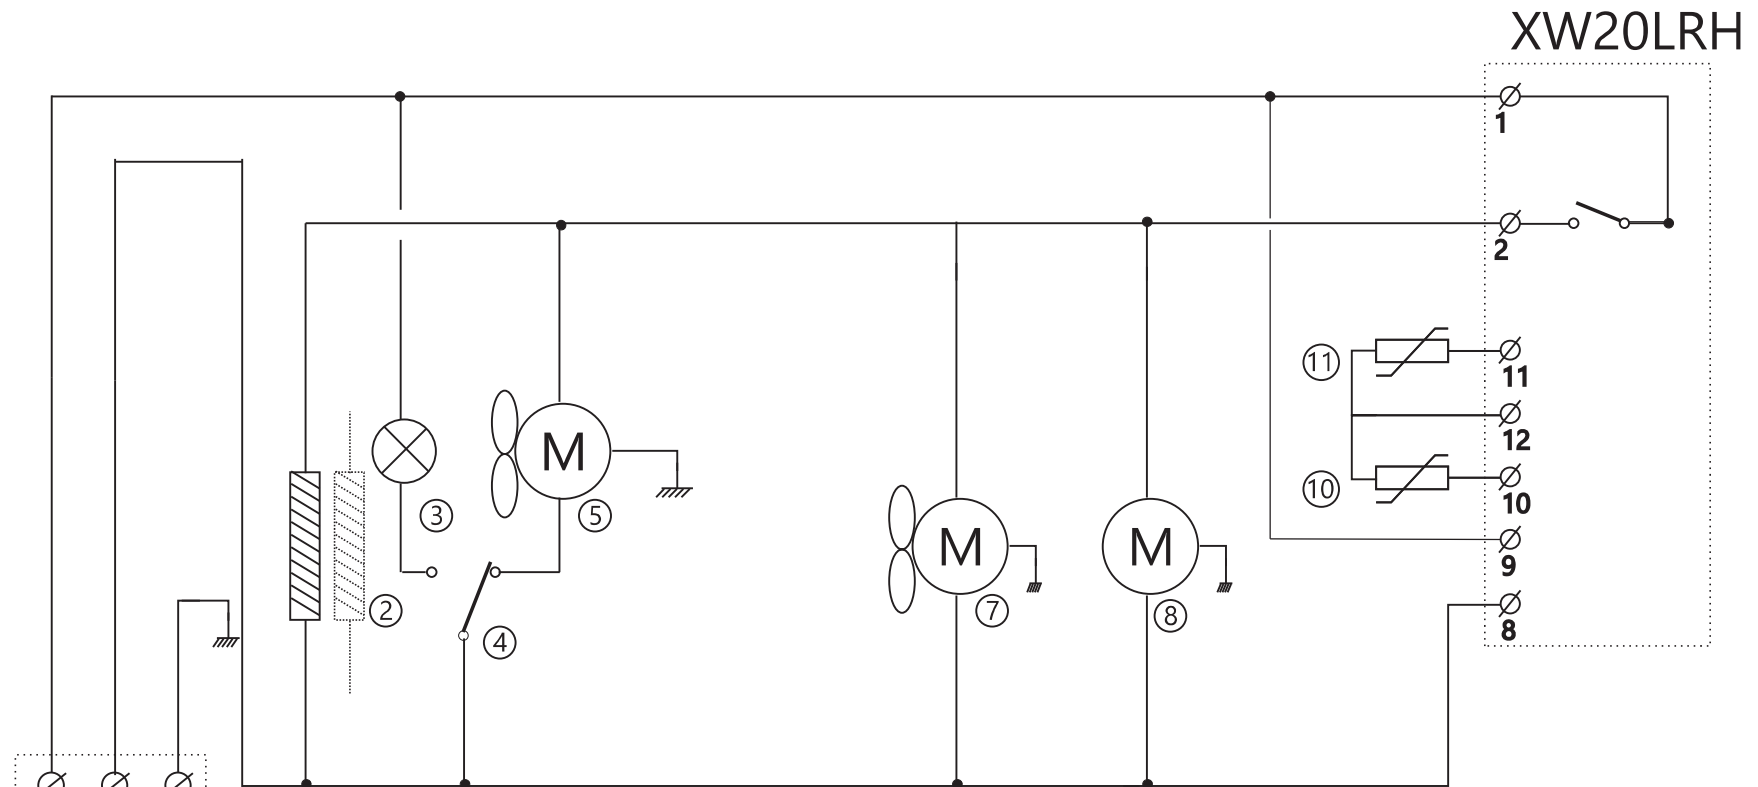

Schaltplan

COOL-LINE-Tiefkühlschrank TKU 715

[Art. 43511706]

COOLERS

- ② Door frame heater (Replacement in cabinet)
- ③ Internal LED light
- ④ Door switch
- ⑤ Evaporator fan
- ⑦ Condenser fan
- ⑧ Compressor
- ⑩ Evaporator probe
- ⑪ Cabinet probe