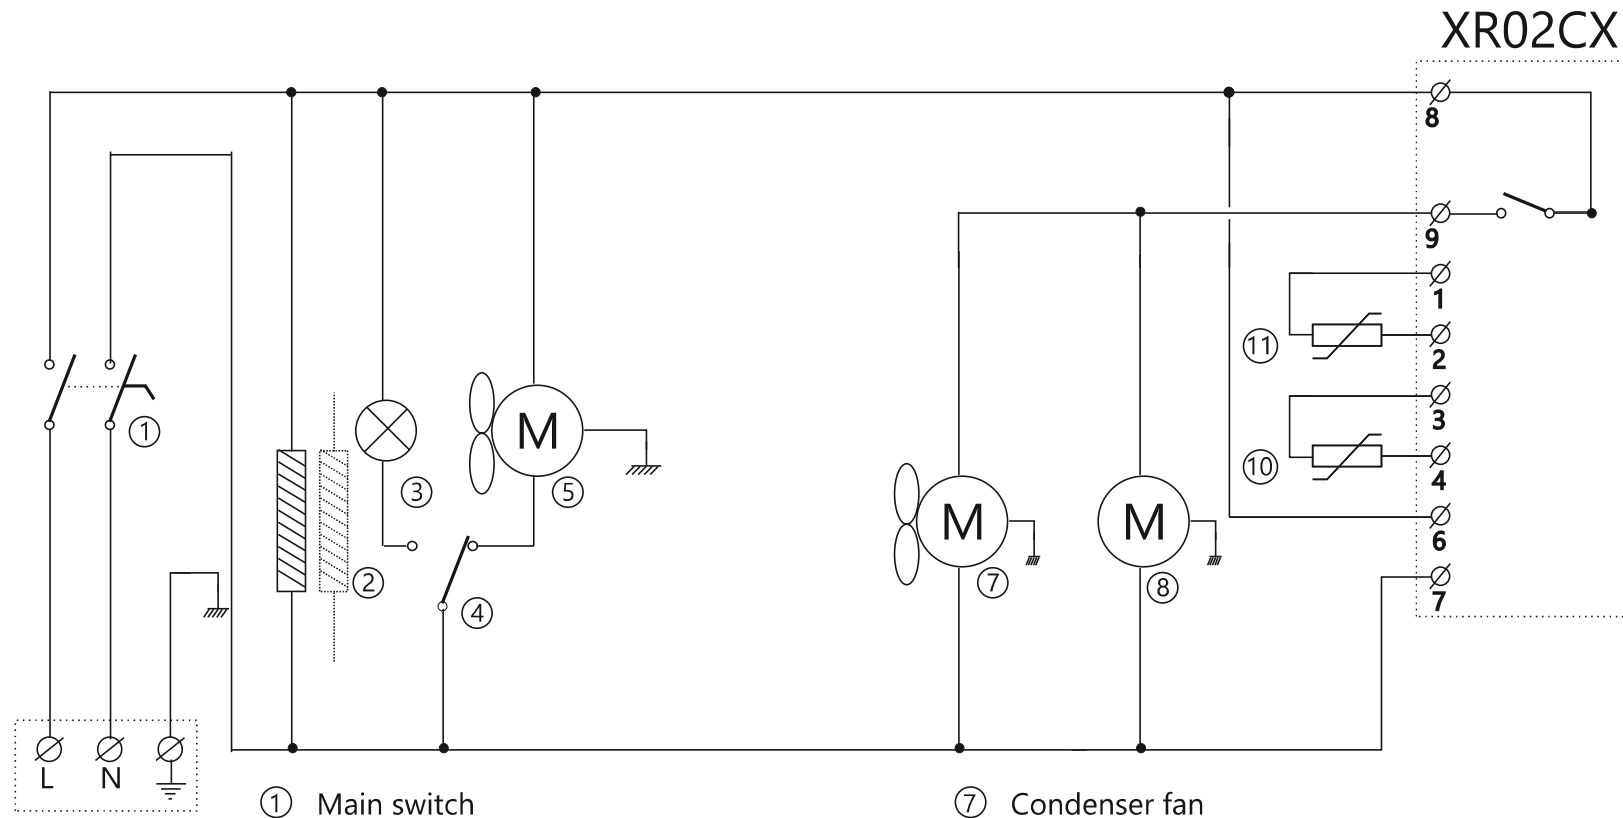

Schaltplan

COOL-LINE-Tiefkühlschrank TKU 715

[Art. 43511706]

COOLERS

- ② Door frame heater (Replacement in cabinet)
- ③ Internal LED light
- ④ Door switch
- ⑤ Evaporator fan
- ⑦ Condenser fan
- ⑧ Compressor
- ⑩ Evaporator probe
- ⑪ Cabinet probe