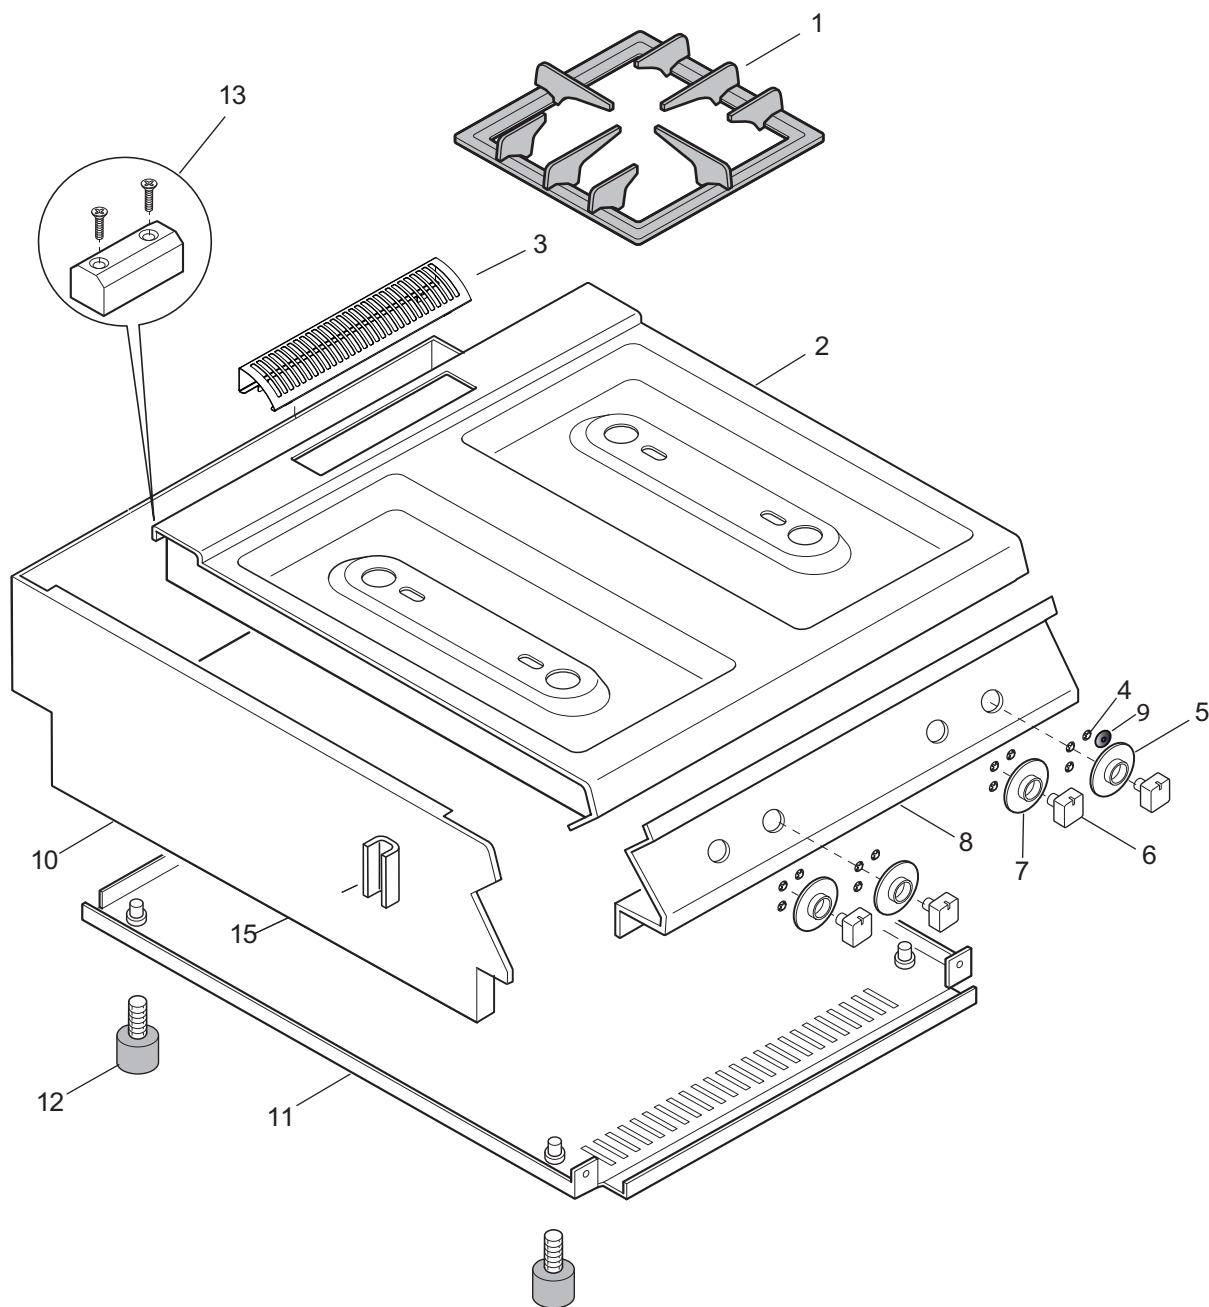

**CUCINE GAS TOP E700XP
GAS COOKING TOP E700XP**

PNC	Model	Ref	Brand	Version	Notes
371000	E7GCGD2C00	a	ELX	GAS	2-BURNER 400 MM
371001	E7GCGH4C00	b	ELX	GAS	4-BURNER 800 MM
371004	E7GCGL6C00	c	ELX	GAS	6-BURNER 1200 MM
371166	E7GCGD2C0A	d	ELX	GAS	2-BURNER 400 MM-AUS
371167	E7GCGH4C0A	e	ELX	GAS	4-BURNER 800 MM-AUS
371170	E7GCGL6C0A	f	ELX	GAS	6-BURNER 1200 MM-AUS
371178	E7GCGH4CO0	a1	ELX	GAS	4-BURNER GAS RANGE+OPEN BASE 800 MM
371179	E7GCGL6CO0	a2	ELX	GAS	6-BURNER GAS RANGE+OPEN BASE 1200 MM
371400	E7AAATAOMCI	a	ELX	GAS	2-BURNER GAS BOILING TOP 400 MM
371401	E7AAETAOMEI	b	ELX	GAS	4-BURNER GAS BOILING TOP 800 MM
371405	E7AAFTAOMII	c	ELX	GAS	6-BURNER GAS BOILING TOP 1200 MM
372000	Z7GCGD2C00	g	ZAN	GAS	2-BURNER 400 MM
372001	Z7GCGH4C00	h	ZAN	GAS	4-BURNER 800 MM
372004	Z7GCGL6C00	i	ZAN	GAS	6-BURNER 1200 MM
372146	Z7GCGD2C0A	l	ZAN	GAS	2-BURNER 400 MM-AUS
372147	Z7GCGH4C0A	m	ZAN	GAS	4-BURNER 800 MM-AUS
372150	Z7GCGL6C0A	n	ZAN	GAS	6-BURNER 1200 MM-AUS
372153	Z7GCGD2C0H	o	ZAN	GAS	2-BURNER 400 MM-HAKVOORT
372154	Z7GCGH4C0H	p	ZAN	GAS	4-BURNER 800 MM-HAKVOORT
372156	Z7GCGL6C0H	q	ZAN	GAS	6-BURNER 1200MM-HAKVOORT
372178	Z7GCGH4CO0	w	ZAN	GAS	4-BURNER GAS RANGE+OPEN BASE 800 MM
372179	Z7GCGL6CO0	a3	ZAN	GAS	6-BURNER GAS RANGE+OPEN BASE 1200 MM
373000	A7GCGD2C00	r	OEM	GAS	2-BURNER 400 MM
373001	A7GCGH4C00	s	OEM	GAS	4-BURNER 800 MM
373004	A7GCGL6C00	t	OEM	GAS	6-BURNER 1200 MM
373166	A7GCGD2C0A	z	OEM	GAS	2-BURNER 400 MM-AUS
373167	A7GCGH4C0A	z	OEM	GAS	4-BURNER 800 MM-AUS
373170	A7GCGL6C0A	z	OEM	GAS	6-BURNER 1200 MM-AUS
373178	A7GCGH4CO0	x	OEM	GAS	4-BURNER GAS RANGE+OPEN BASE 800 MM
373179	A7GCGL6CO0	a4	OEM	GAS	6-BURNER GAS RANGE+OPEN BASE 1200 MM
373220	A7GCGD2KC0K	u	KIP	GAS	2-BURNER 400 MM
373221	A7GCGH4C0K	v	KIP	GAS	4-BURNER 400 MM

Pag	Index	Indice	Note
2	General components	Componenti struttura	
3	Gas components	Componenti Gas	
4	Nozzles	Tabelle ugelli	
5,6	Spare parts list	Lista ricambi	

Brand/Marchio: All
Factory code: 9PDX