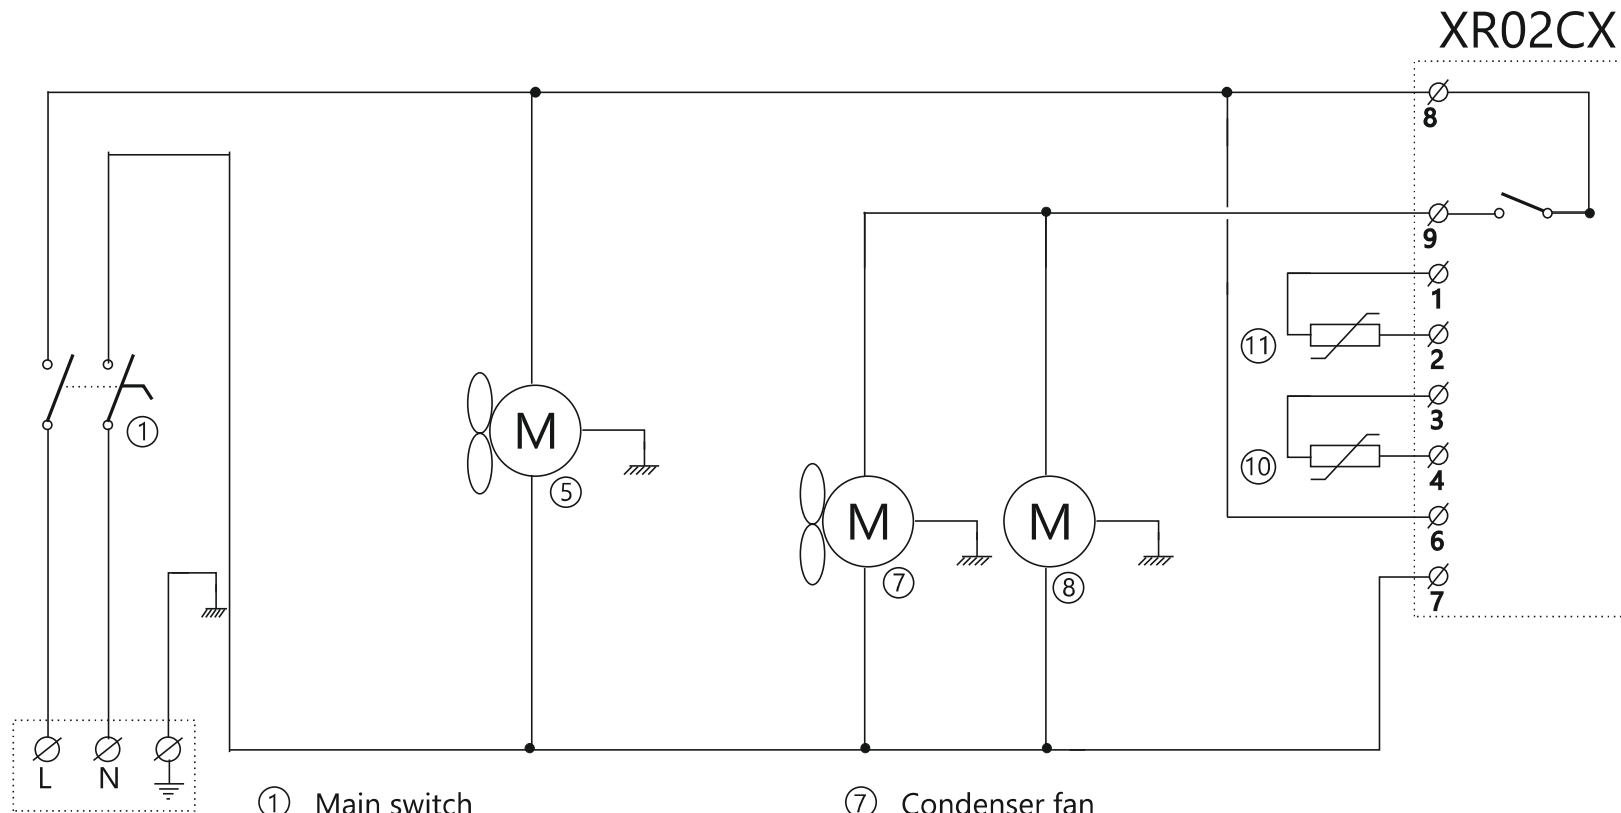

Schaltplan

COOL-LINE-Saladette SL 9

[Art. 435108501]

① Main switch

⑤ Evaporator fan

⑦ Condenser fan

⑧ Compressor

⑩ Evaporator probe

⑪ Cabinet probe