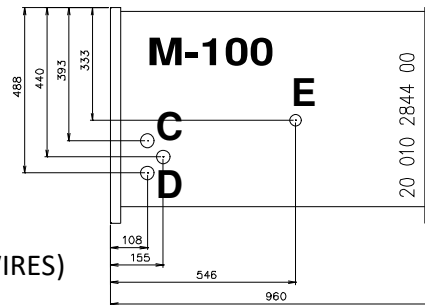

Masszeichnung Wandkühlregal ALASKA 100 SLIM ENERGY

	A	B		A	B
71	710	645	180	1856	1792
100	960	896	240	2436	2372
120	1250	1186	300	2956	2892
150	1510	1446	360	3648	3584

Position Ablauf

MODELLO	VASCA	FONDO
R452 REMOTE OPEN		
R452 REMOTE CLOSED		
R452 INTEGRAL OPEN		
R452 INTEGRAL CLOSED		
R452 VBN REMOTE OPEN		
R452 VBN REMOTE CLOSED		
R452 VBN INTEGRAL OPEN		
R452 VBN INTEGRAL CLOSED	20 020 00 4257 0	20 040 00 0276 0
R290 INTEGRAL OPEN	20 020 00 4257 0	20 040 00 0276 0
R290 INTEGRAL CLOSED		
R290 VBN INTEGRAL OPEN		
R290 VBN INTEGRAL CLOSED		

MODELLO	VASCA	FONDO
R452 REMOTE OPEN	20 010 2558 00	60 020 0428 00
R452 REMOTE CLOSED	20 010 2558 00	60 020 0428 00
R452 INTEGRAL OPEN	20 010 2558 00	60 020 0428 00
R452 INTEGRAL CLOSED	20 010 2558 00	60 020 0428 00
R452 VBN REMOTE OPEN	20 010 2558 00	60 020 0428 00
R452 VBN REMOTE CLOSED	20 010 2558 00	60 020 0428 00
R452 VBN INTEGRAL OPEN		
R452 VBN INTEGRAL CLOSED		
R290 INTEGRAL OPEN	20 010 2558 00	60 020 0428 00
R290 INTEGRAL CLOSED	20 010 2558 00	60 020 0428 00
R290 VBN INTEGRAL OPEN		
R290 VBN INTEGRAL CLOSED	20 010 2558 00	60 020 0428 00

MODELLO	VASCA	FONDO
R452 REMOTE OPEN		
R452 REMOTE CLOSED		
R452 INTEGRAL OPEN		
R452 INTEGRAL CLOSED		
R452 VBN REMOTE OPEN		
R452 VBN REMOTE CLOSED		
R452 VBN INTEGRAL OPEN		
R452 VBN INTEGRAL CLOSED	20 010 2844 00	60 020 0448 00
R290 INTEGRAL OPEN		
R290 INTEGRAL CLOSED		
R290 VBN INTEGRAL OPEN		
R290 VBN INTEGRAL CLOSED		