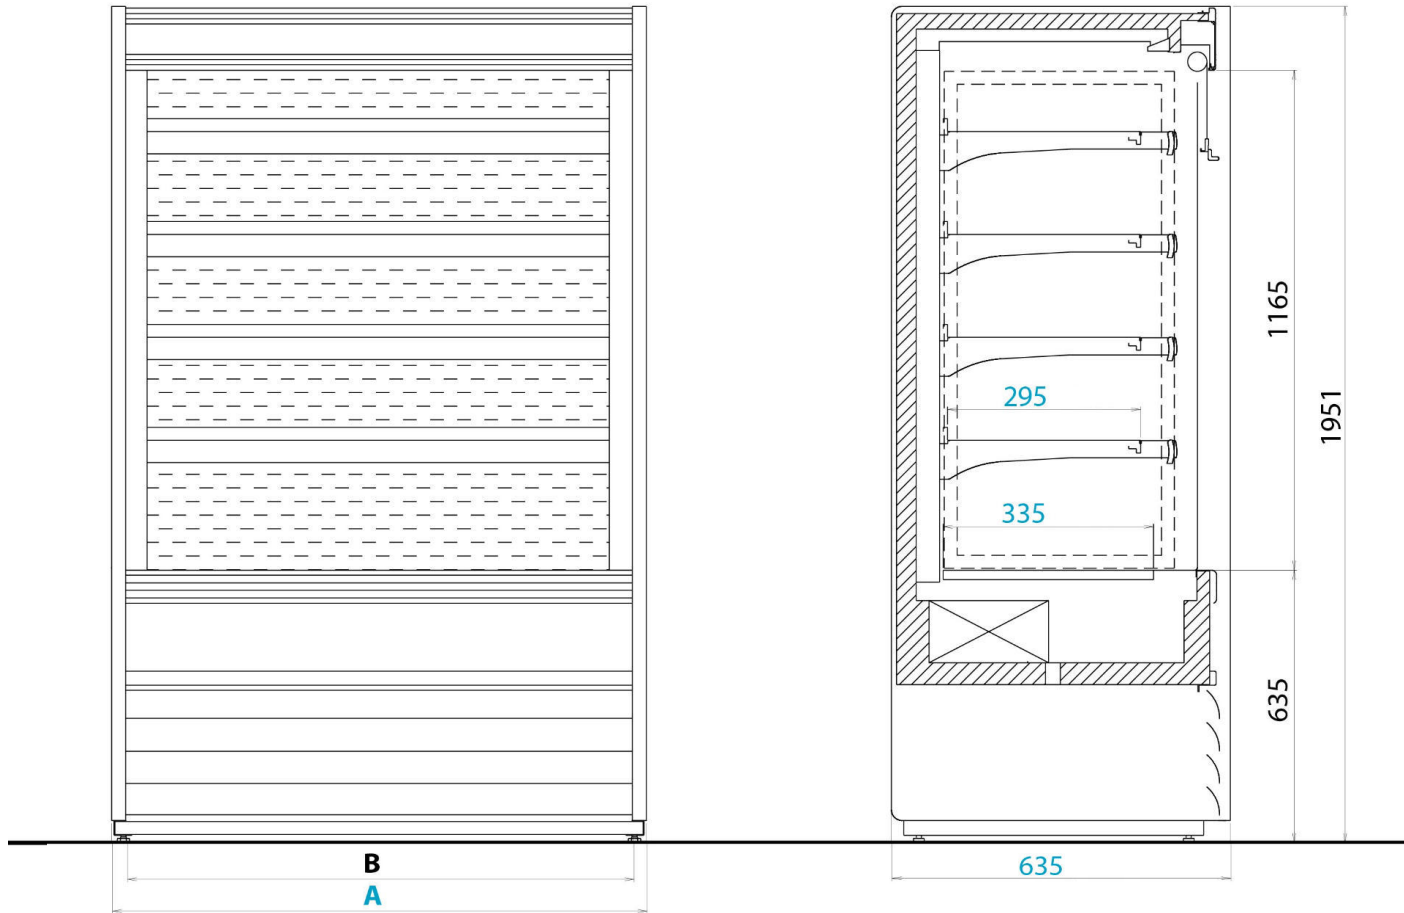

Masszeichnung Wandkühlregal ALASKA 100 SLIM ENERGY

	A	B		A	B
71	710	645	180	1856	1792
100	960	896	240	2436	2372
120	1250	1186	300	2956	2892
150	1510	1446	360	3648	3584

Position Ablauf

MODELLO	VASCA	FONDO
R452 REMOTE OPEN		
R452 REMOTE CLOSED		
R452 INTEGRAL OPEN		
R452 INTEGRAL CLOSED		
R452 VBN REMOTE OPEN		
R452 VBN REMOTE CLOSED		
R452 VBN INTEGRAL OPEN		
R452 VBN INTEGRAL CLOSED	20 020 00 4257 0	20 040 00 0276 0
R290 INTEGRAL OPEN	20 020 00 4257 0	20 040 00 0276 0
R290 INTEGRAL CLOSED		
R290 VBN INTEGRAL OPEN		
R290 VBN INTEGRAL CLOSED		

MODELLO	VASCA	FONDO
R452 REMOTE OPEN	20 010 2558 00	60 020 0428 00
R452 REMOTE CLOSED	20 010 2558 00	60 020 0428 00
R452 INTEGRAL OPEN	20 010 2558 00	60 020 0428 00
R452 INTEGRAL CLOSED	20 010 2558 00	60 020 0428 00
R452 VBN REMOTE OPEN	20 010 2558 00	60 020 0428 00
R452 VBN REMOTE CLOSED	20 010 2558 00	60 020 0428 00
R452 VBN INTEGRAL OPEN		
R452 VBN INTEGRAL CLOSED		
R290 INTEGRAL OPEN	20 010 2558 00	60 020 0428 00
R290 INTEGRAL CLOSED	20 010 2558 00	60 020 0428 00
R290 VBN INTEGRAL OPEN		
R290 VBN INTEGRAL CLOSED	20 010 2558 00	60 020 0428 00

MODELLO	VASCA	FONDO
R452 REMOTE OPEN		
R452 REMOTE CLOSED		
R452 INTEGRAL OPEN		
R452 INTEGRAL CLOSED		
R452 VBN REMOTE OPEN		
R452 VBN REMOTE CLOSED		
R452 VBN INTEGRAL OPEN		
R452 VBN INTEGRAL CLOSED	20 010 2844 00	60 020 0448 00
R290 INTEGRAL OPEN		
R290 INTEGRAL CLOSED		
R290 VBN INTEGRAL OPEN		
R290 VBN INTEGRAL CLOSED		