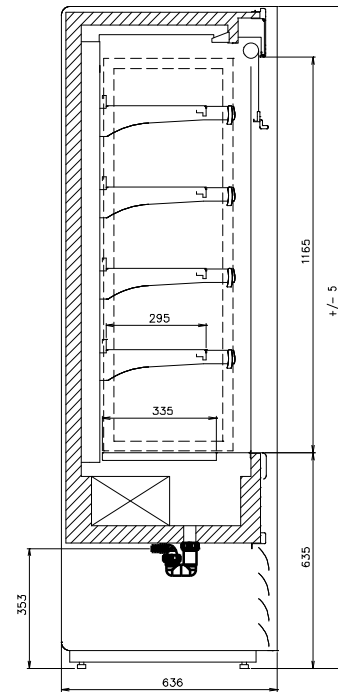

Masszeichnung Wandkühlregal ALASKA 100 SLIM ENERGY

	A	B		A	B
71	710	645	180	1856	1792
100	960	896	240	2436	2372
120	1250	1186	300	2956	2892
150	1510	1446	360	3648	3584

Position Ablauf

MODELLO	VASCA	FONDO
R452 REMOTE OPEN		
R452 REMOTE CLOSED		
R452 INTEGRAL OPEN		
R452 INTEGRAL CLOSED		
R452 VBN REMOTE OPEN		
R452 VBN REMOTE CLOSED		
R452 VBN INTEGRAL OPEN		
R452 VBN INTEGRAL CLOSED	20 020 00 4257 0	20 040 00 0276 0
R290 INTEGRAL OPEN	20 020 00 4257 0	20 040 00 0276 0
R290 INTEGRAL CLOSED		
R290 VBN INTEGRAL OPEN		
R290 VBN INTEGRAL CLOSED		

MODELLO	VASCA	FONDO
R452 REMOTE OPEN	20 010 2558 00	60 020 0428 00
R452 REMOTE CLOSED	20 010 2558 00	60 020 0428 00
R452 INTEGRAL OPEN	20 010 2558 00	60 020 0428 00
R452 INTEGRAL CLOSED	20 010 2558 00	60 020 0428 00
R452 VBN REMOTE OPEN	20 010 2558 00	60 020 0428 00
R452 VBN REMOTE CLOSED	20 010 2558 00	60 020 0428 00
R452 VBN INTEGRAL OPEN		
R452 VBN INTEGRAL CLOSED		
R290 INTEGRAL OPEN	20 010 2558 00	60 020 0428 00
R290 INTEGRAL CLOSED	20 010 2558 00	60 020 0428 00
R290 VBN INTEGRAL OPEN		
R290 VBN INTEGRAL CLOSED	20 010 2558 00	60 020 0428 00

MODELLO	VASCA	FONDO
R452 REMOTE OPEN		
R452 REMOTE CLOSED		
R452 INTEGRAL OPEN		
R452 INTEGRAL CLOSED		
R452 VBN REMOTE OPEN		
R452 VBN REMOTE CLOSED		
R452 VBN INTEGRAL OPEN		
R452 VBN INTEGRAL CLOSED	20 010 2844 00	60 020 0448 00
R290 INTEGRAL OPEN		
R290 INTEGRAL CLOSED		
R290 VBN INTEGRAL OPEN		
R290 VBN INTEGRAL CLOSED		