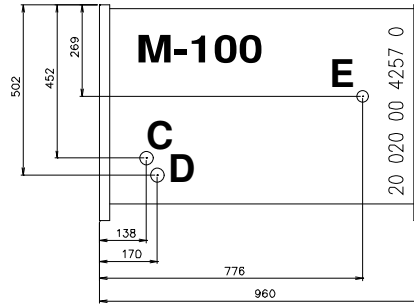

Masszeichnung Wandkühlregal ALASKA 100 SLIM ENERGY

	A	B		A	B
71	710	645	180	1856	1792
100	960	896	240	2436	2372
120	1250	1186	300	2956	2892
150	1510	1446	360	3648	3584

Position Ablauf

MODELLO	VASCA	FONDO
R452 REMOTE OPEN		
R452 REMOTE CLOSED		
R452 INTEGRAL OPEN		
R452 INTEGRAL CLOSED		
R452 VBN REMOTE OPEN		
R452 VBN REMOTE CLOSED		
R452 VBN INTEGRAL OPEN		
R452 VBN INTEGRAL CLOSED	20 020 00 4257 0	20 040 00 0276 0
R290 INTEGRAL OPEN	20 020 00 4257 0	20 040 00 0276 0
R290 INTEGRAL CLOSED		
R290 VBN INTEGRAL OPEN		
R290 VBN INTEGRAL CLOSED		

MODELLO	VASCA	FONDO
R452 REMOTE OPEN	20 010 2558 00	60 020 0428 00
R452 REMOTE CLOSED	20 010 2558 00	60 020 0428 00
R452 INTEGRAL OPEN	20 010 2558 00	60 020 0428 00
R452 INTEGRAL CLOSED	20 010 2558 00	60 020 0428 00
R452 VBN REMOTE OPEN	20 010 2558 00	60 020 0428 00
R452 VBN REMOTE CLOSED	20 010 2558 00	60 020 0428 00
R452 VBN INTEGRAL OPEN		
R452 VBN INTEGRAL CLOSED		
R290 INTEGRAL OPEN	20 010 2558 00	60 020 0428 00
R290 INTEGRAL CLOSED	20 010 2558 00	60 020 0428 00
R290 VBN INTEGRAL OPEN		
R290 VBN INTEGRAL CLOSED	20 010 2558 00	60 020 0428 00

MODELLO	VASCA	FONDO
R452 REMOTE OPEN		
R452 REMOTE CLOSED		
R452 INTEGRAL OPEN		
R452 INTEGRAL CLOSED		
R452 VBN REMOTE OPEN		
R452 VBN REMOTE CLOSED		
R452 VBN INTEGRAL OPEN		
R452 VBN INTEGRAL CLOSED	20 010 2844 00	60 020 0448 00
R290 INTEGRAL OPEN		
R290 INTEGRAL CLOSED		
R290 VBN INTEGRAL OPEN		
R290 VBN INTEGRAL CLOSED		