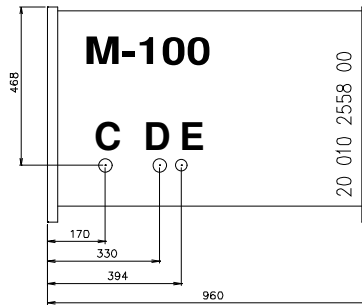

Masszeichnung Wandkühlregal ALASKA 100 SLIM ENERGY

	A	B		A	B
71	710	645	180	1856	1792
100	960	896	240	2436	2372
120	1250	1186	300	2956	2892
150	1510	1446	360	3648	3584

Position Ablauf

MODELLO	VASCA	FONDO
R452 REMOTE OPEN		
R452 REMOTE CLOSED		
R452 INTEGRAL OPEN		
R452 INTEGRAL CLOSED		
R452 VBN REMOTE OPEN		
R452 VBN REMOTE CLOSED		
R452 VBN INTEGRAL OPEN		
R452 VBN INTEGRAL CLOSED	20 020 00 4257 0	20 040 00 0276 0
R290 INTEGRAL OPEN	20 020 00 4257 0	20 040 00 0276 0
R290 INTEGRAL CLOSED		
R290 VBN INTEGRAL OPEN		
R290 VBN INTEGRAL CLOSED		

MODELLO	VASCA	FONDO
R452 REMOTE OPEN	20 010 2558 00	60 020 0428 00
R452 REMOTE CLOSED	20 010 2558 00	60 020 0428 00
R452 INTEGRAL OPEN	20 010 2558 00	60 020 0428 00
R452 INTEGRAL CLOSED	20 010 2558 00	60 020 0428 00
R452 VBN REMOTE OPEN	20 010 2558 00	60 020 0428 00
R452 VBN REMOTE CLOSED	20 010 2558 00	60 020 0428 00
R452 VBN INTEGRAL OPEN		
R452 VBN INTEGRAL CLOSED		
R290 INTEGRAL OPEN	20 010 2558 00	60 020 0428 00
R290 INTEGRAL CLOSED	20 010 2558 00	60 020 0428 00
R290 VBN INTEGRAL OPEN		
R290 VBN INTEGRAL CLOSED	20 010 2558 00	60 020 0428 00

MODELLO	VASCA	FONDO
R452 REMOTE OPEN		
R452 REMOTE CLOSED		
R452 INTEGRAL OPEN		
R452 INTEGRAL CLOSED		
R452 VBN REMOTE OPEN		
R452 VBN REMOTE CLOSED		
R452 VBN INTEGRAL OPEN		
R452 VBN INTEGRAL CLOSED	20 010 2844 00	60 020 0448 00
R290 INTEGRAL OPEN		
R290 INTEGRAL CLOSED		
R290 VBN INTEGRAL OPEN		
R290 VBN INTEGRAL CLOSED		