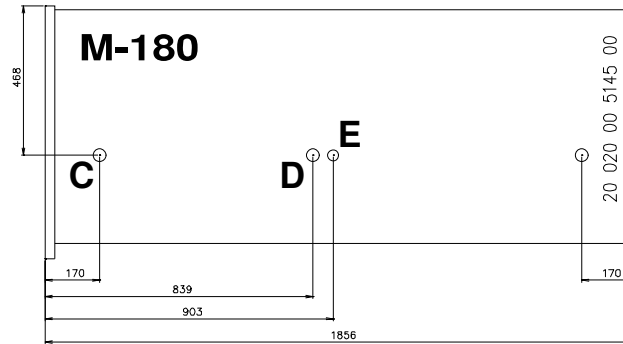

Position Ablauf

MODELLO	VASCA	FONDO
R452 REMOTE OPEN		
R452 REMOTE CLOSED		
R452 INTEGRAL OPEN		
R452 INTEGRAL CLOSED		
R452 VBN REMOTE OPEN		
R452 VBN REMOTE CLOSED		
R452 VBN INTEGRAL OPEN		
R452 VBN INTEGRAL CLOSED		
R290 INTEGRAL OPEN	20 010 2845 00	60 020 0450 00
R290 INTEGRAL CLOSED		
R290 VBN INTEGRAL OPEN		
R290 VBN INTEGRAL CLOSED		

MODELLO	VASCA	FONDO
R452 REMOTE OPEN	20 020 00 5145 0	20 040 00 0264 0
R452 REMOTE CLOSED	20 020 00 5145 0	20 040 00 0264 0
R452 INTEGRAL OPEN	20 020 00 5145 0	20 040 00 0264 0
R452 INTEGRAL CLOSED	20 020 00 5145 0	20 040 00 0264 0
R452 VBN REMOTE OPEN	20 020 00 5145 0	20 040 00 0264 0
R452 VBN REMOTE CLOSED	20 020 00 5145 0	20 040 00 0264 0
R452 VBN INTEGRAL OPEN		
R452 VBN INTEGRAL CLOSED		
R290 INTEGRAL OPEN		
R290 INTEGRAL CLOSED		
R290 VBN INTEGRAL OPEN		
R290 VBN INTEGRAL CLOSED		

MODELLO	VASCA	FONDO
R452 REMOTE OPEN		
R452 REMOTE CLOSED		
R452 INTEGRAL OPEN		
R452 INTEGRAL CLOSED		
R452 VBN REMOTE OPEN		
R452 VBN REMOTE CLOSED		
R452 VBN INTEGRAL OPEN		
R452 VBN INTEGRAL CLOSED	20 020 00 4267 0	20 040 00 0274 0
R290 INTEGRAL OPEN		
R290 INTEGRAL CLOSED		
R290 VBN INTEGRAL OPEN		
R290 VBN INTEGRAL CLOSED		

- C - ELEKTRISCHER KABEL (ELECTRICAL WIRES)
- D - ROHRE (PIPES)
- E - ABLAUF (DRAIN)