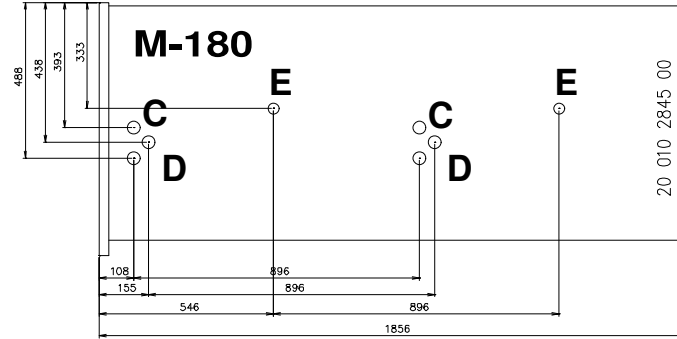

# Masszeichnung

## Wandkühlregal ALASKA 180 ENERGY

	A	B		A	B
71	710	645	180	1856	1792
100	960	896	240	2436	2372
120	1250	1186	300	2956	2892
150	1510	1446	360	3648	3584

# Position Ablauf

MODELLO	VASCA	FONDO
R452 REMOTE OPEN		
R452 REMOTE CLOSED		
R452 INTEGRAL OPEN		
R452 INTEGRAL CLOSED		
R452 VBN REMOTE OPEN		
R452 VBN REMOTE CLOSED		
R452 VBN INTEGRAL OPEN		
R452 VBN INTEGRAL CLOSED		
R290 INTEGRAL OPEN	20 010 2845 00	60 020 0450 00
R290 INTEGRAL CLOSED		
R290 VBN INTEGRAL OPEN		
R290 VBN INTEGRAL CLOSED		

MODELLO	VASCA	FONDO
R452 REMOTE OPEN	20 020 00 5145 0	20 040 00 0264 0
R452 REMOTE CLOSED	20 020 00 5145 0	20 040 00 0264 0
R452 INTEGRAL OPEN	20 020 00 5145 0	20 040 00 0264 0
R452 INTEGRAL CLOSED	20 020 00 5145 0	20 040 00 0264 0
R452 VBN REMOTE OPEN	20 020 00 5145 0	20 040 00 0264 0
R452 VBN REMOTE CLOSED	20 020 00 5145 0	20 040 00 0264 0
R452 VBN INTEGRAL OPEN		
R452 VBN INTEGRAL CLOSED		
R290 INTEGRAL OPEN		
R290 INTEGRAL CLOSED		
R290 VBN INTEGRAL OPEN		
R290 VBN INTEGRAL CLOSED		