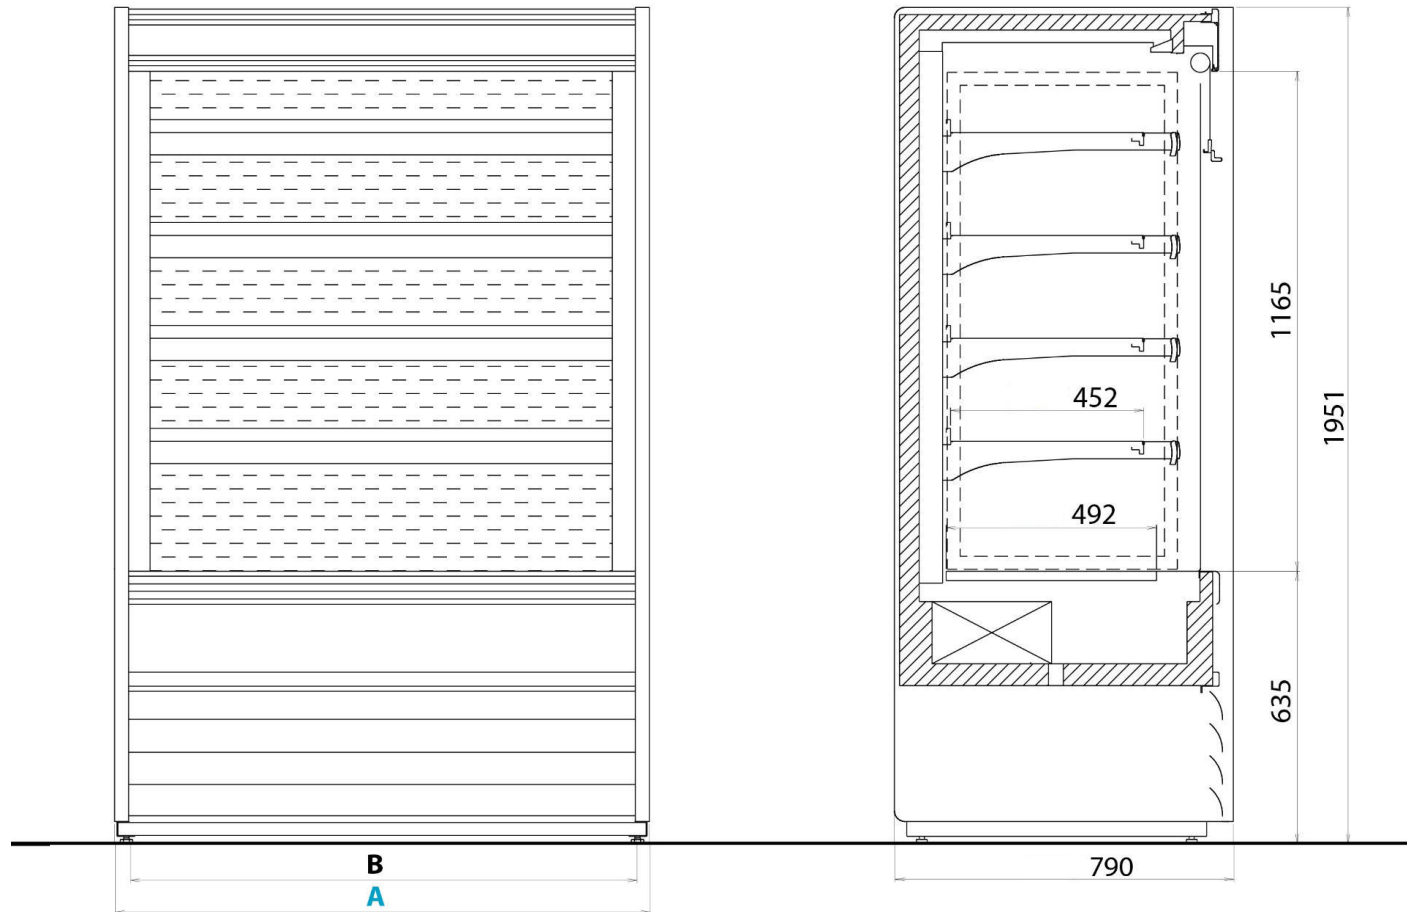

## Wandkühlregal ALASKA 180 ENERGY

	A	B		A	B
71	710	645	180	1856	1792
100	960	896	240	2436	2372
120	1250	1186	300	2956	2892
150	1510	1446	360	3648	3584

# Position Ablauf

MODELLO	VASCA	FONDO
R452 REMOTE OPEN		
R452 REMOTE CLOSED		
R452 INTEGRAL OPEN		
R452 INTEGRAL CLOSED		
R452 VBN REMOTE OPEN		
R452 VBN REMOTE CLOSED		
R452 VBN INTEGRAL OPEN		
R452 VBN INTEGRAL CLOSED		
R290 INTEGRAL OPEN	20 010 2845 00	60 020 0450 00
R290 INTEGRAL CLOSED		
R290 VBN INTEGRAL OPEN		
R290 VBN INTEGRAL CLOSED		