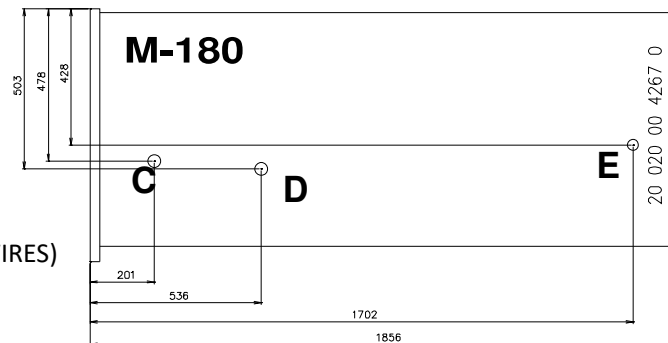

MODELLO	VASCA	FONDO
R452 REMOTE OPEN		
R452 REMOTE CLOSED		
R452 INTEGRAL OPEN		
R452 INTEGRAL CLOSED		
R452 VBN REMOTE OPEN		
R452 VBN REMOTE CLOSED		
R452 VBN INTEGRAL OPEN		
R452 VBN INTEGRAL CLOSED	20 020 00 4267 0	20 040 00 0274 0
R290 INTEGRAL OPEN		
R290 INTEGRAL CLOSED		
R290 VBN INTEGRAL OPEN		
R290 VBN INTEGRAL CLOSED