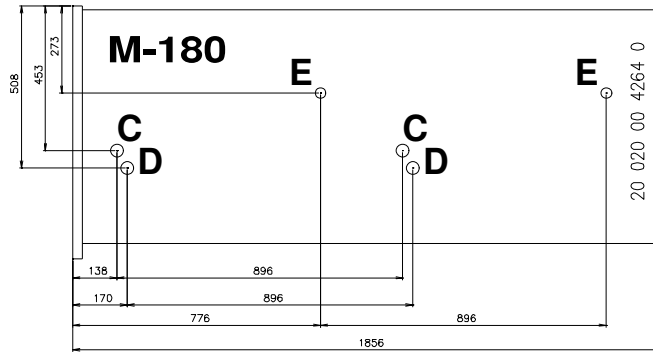

MODELLO	VASCA	FONDO
R452 REMOTE OPEN		
R452 REMOTE CLOSED		
R452 INTEGRAL OPEN		
R452 INTEGRAL CLOSED		
R452 VBN REMOTE OPEN		
R452 VBN REMOTE CLOSED		
R452 VBN INTEGRAL OPEN		
R452 VBN INTEGRAL CLOSED		
R290 INTEGRAL OPEN	20 020 00 4264 0	60 020 0445 00
R290 INTEGRAL CLOSED		
R290 VBN INTEGRAL OPEN		
R290 VBN INTEGRAL CLOSED