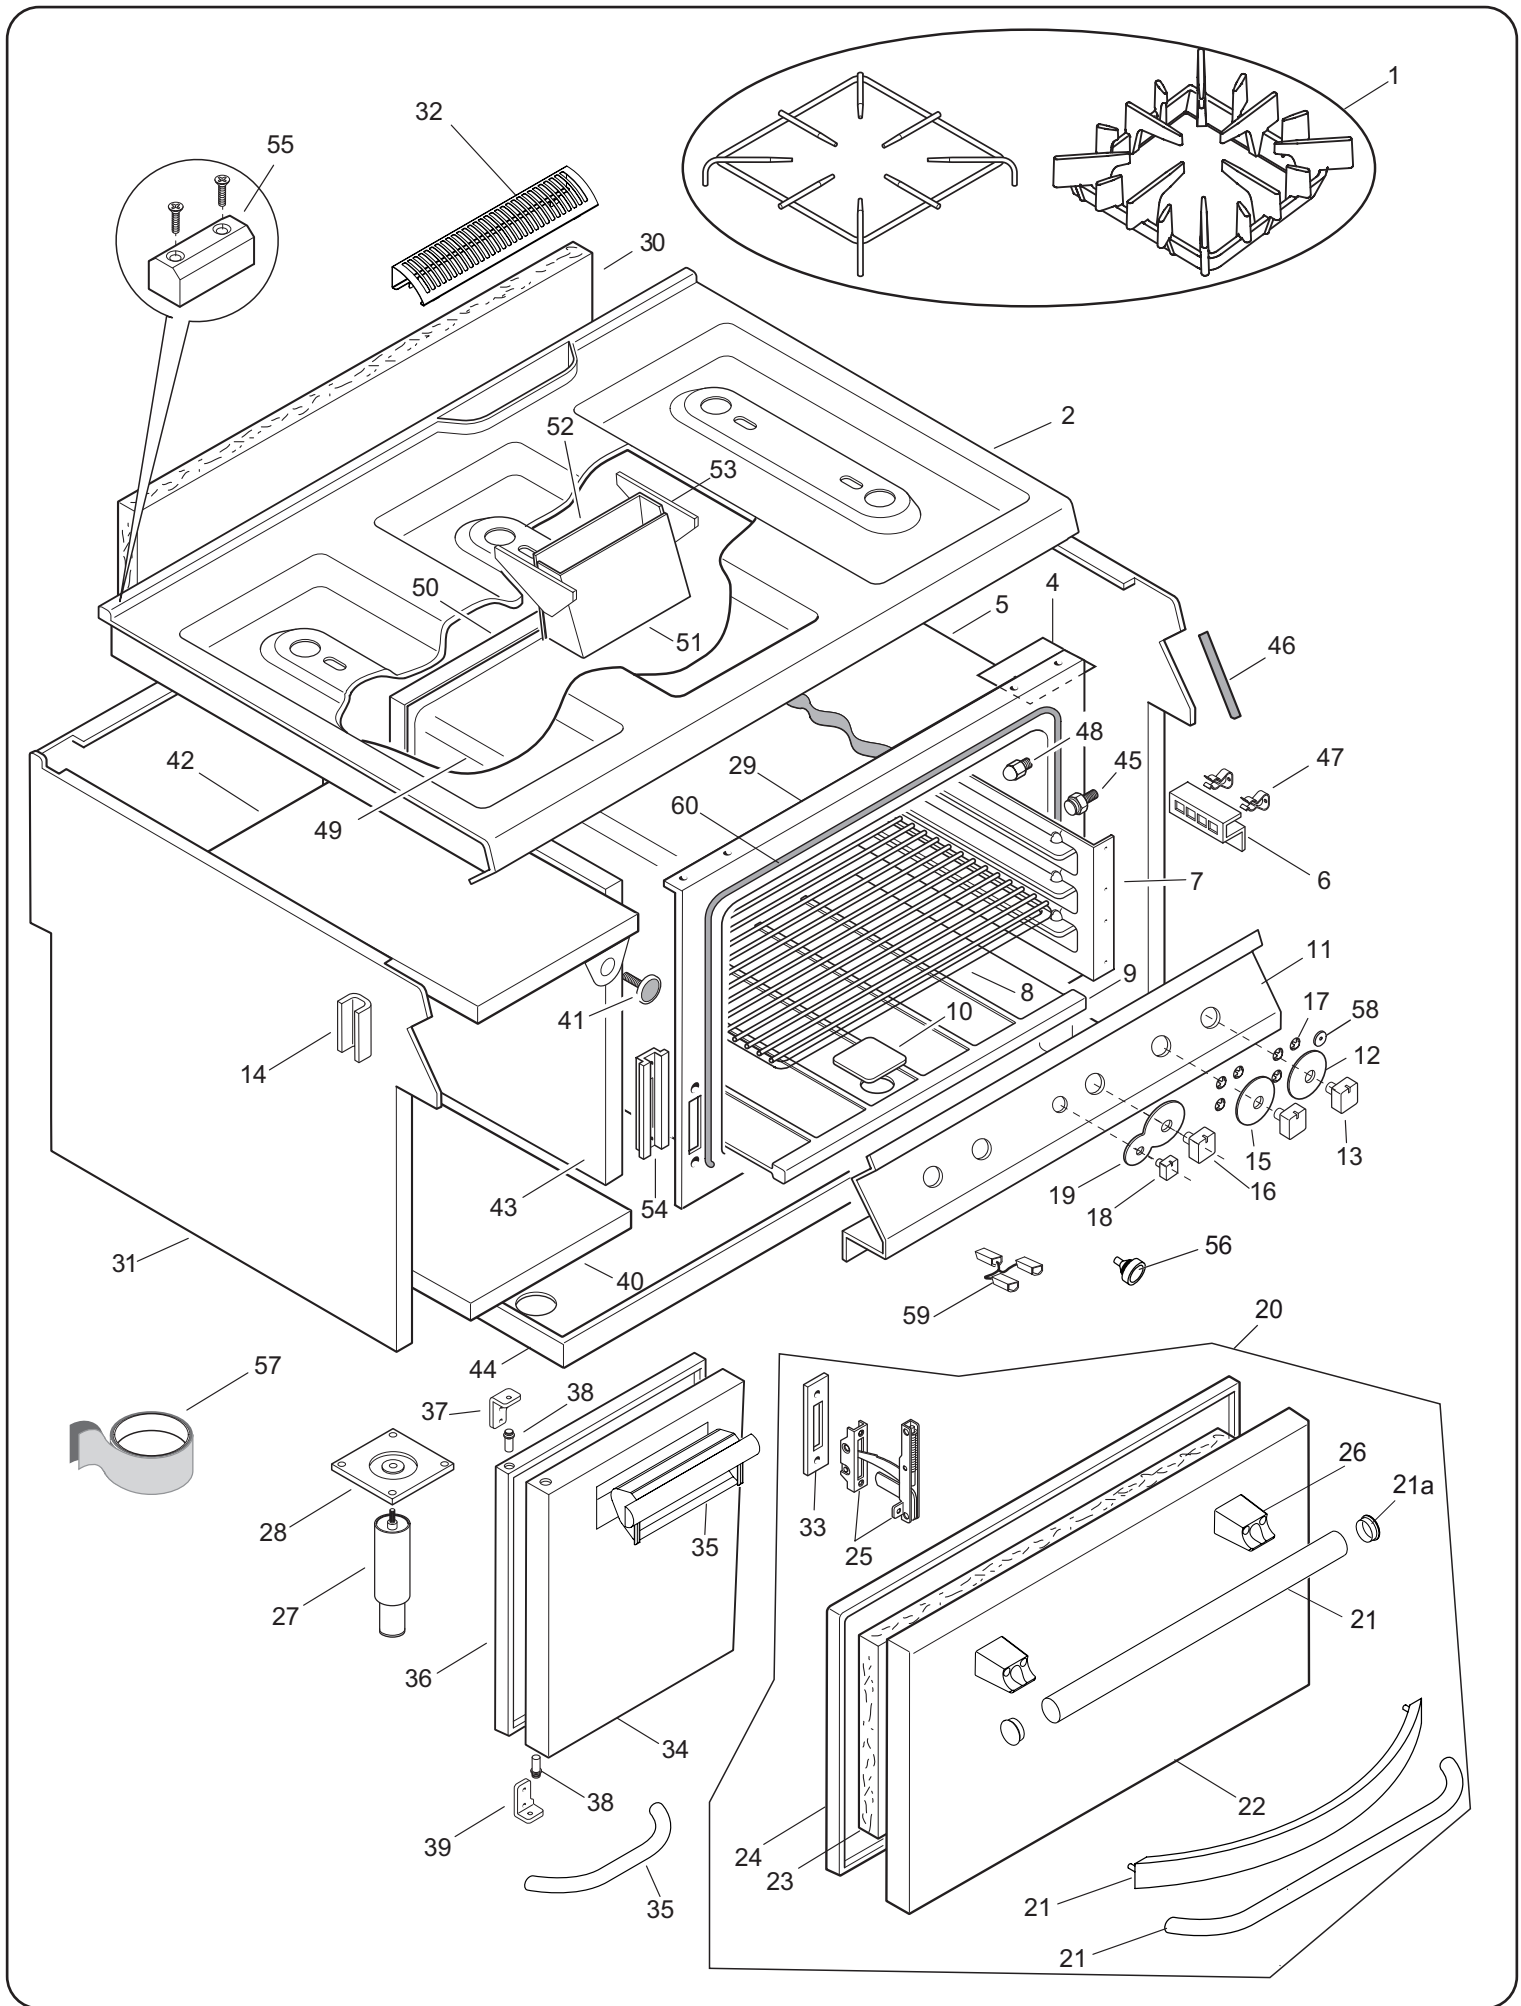

CUCINE GAS + FORNO E900XP GAS COOKING + OVEN E900XP

PNC	Model	Ref	Brand	Burner	Notes
393017	A9GCGP8CG0	t1	OEM	8	2 OVEN 1600 - CAST IRON
393206	A9GCGH4CGK	t2	KIPRO	4	OVEN 800
393259	A9GCGHTCGA	n2	OEM	4	OVEN 800
393260	A9GCGHTCGB	o2	OEM	4 (10KW)	OVEN 800
393261	A9GCGHTCEA	p2	OEM	4	ELECTRIC OVEN 800 MM
393262	A9GCGLTC1A	q2	OEM	6	OVEN 1200
393263	A9GCGLTC1B	x	OEM	6 (10KW)	OVEN 1200MM+CUPB AGA
393272	A9GCGP8CGA	s2	OEM	8	2 OVEN 1600 - CAST IRON

Index	Page	Notes
General view / Componenti generali	4	
ECOFLAME General view / Componenti generali ECOFLAME	5	
Gas components / componenti gas	6	
ECOFLAME Gas components / componenti gas ECOFLAME	7	
Nozzles table / Tabelle ugelli	8-10	
Spare parts list / Lista ricambi	11-17	

Bold=last change / Grassetto =ultima modifica

Rev. 11