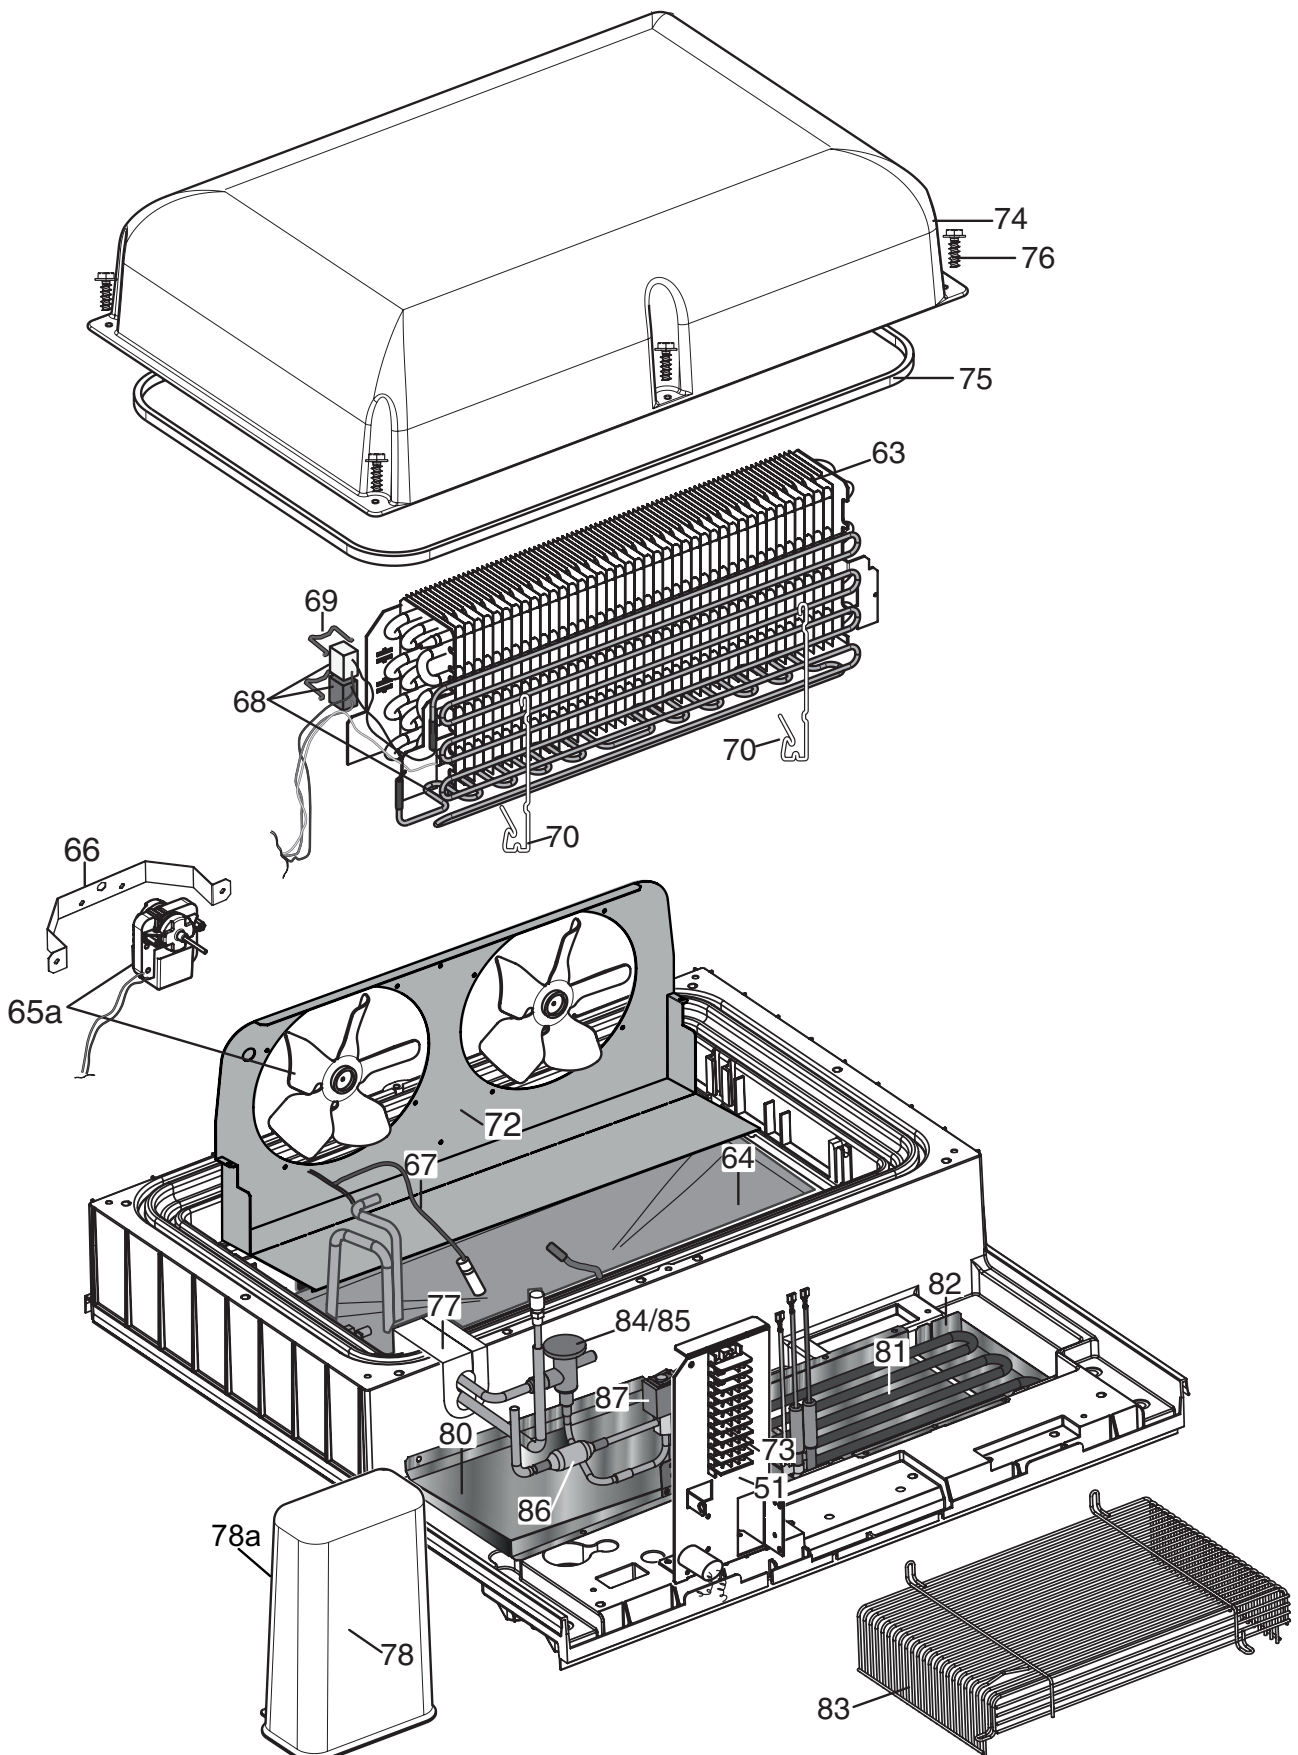

REMOTE COOLING UNIT ASSEMBLY

for glass door always and full door up to 2021/37