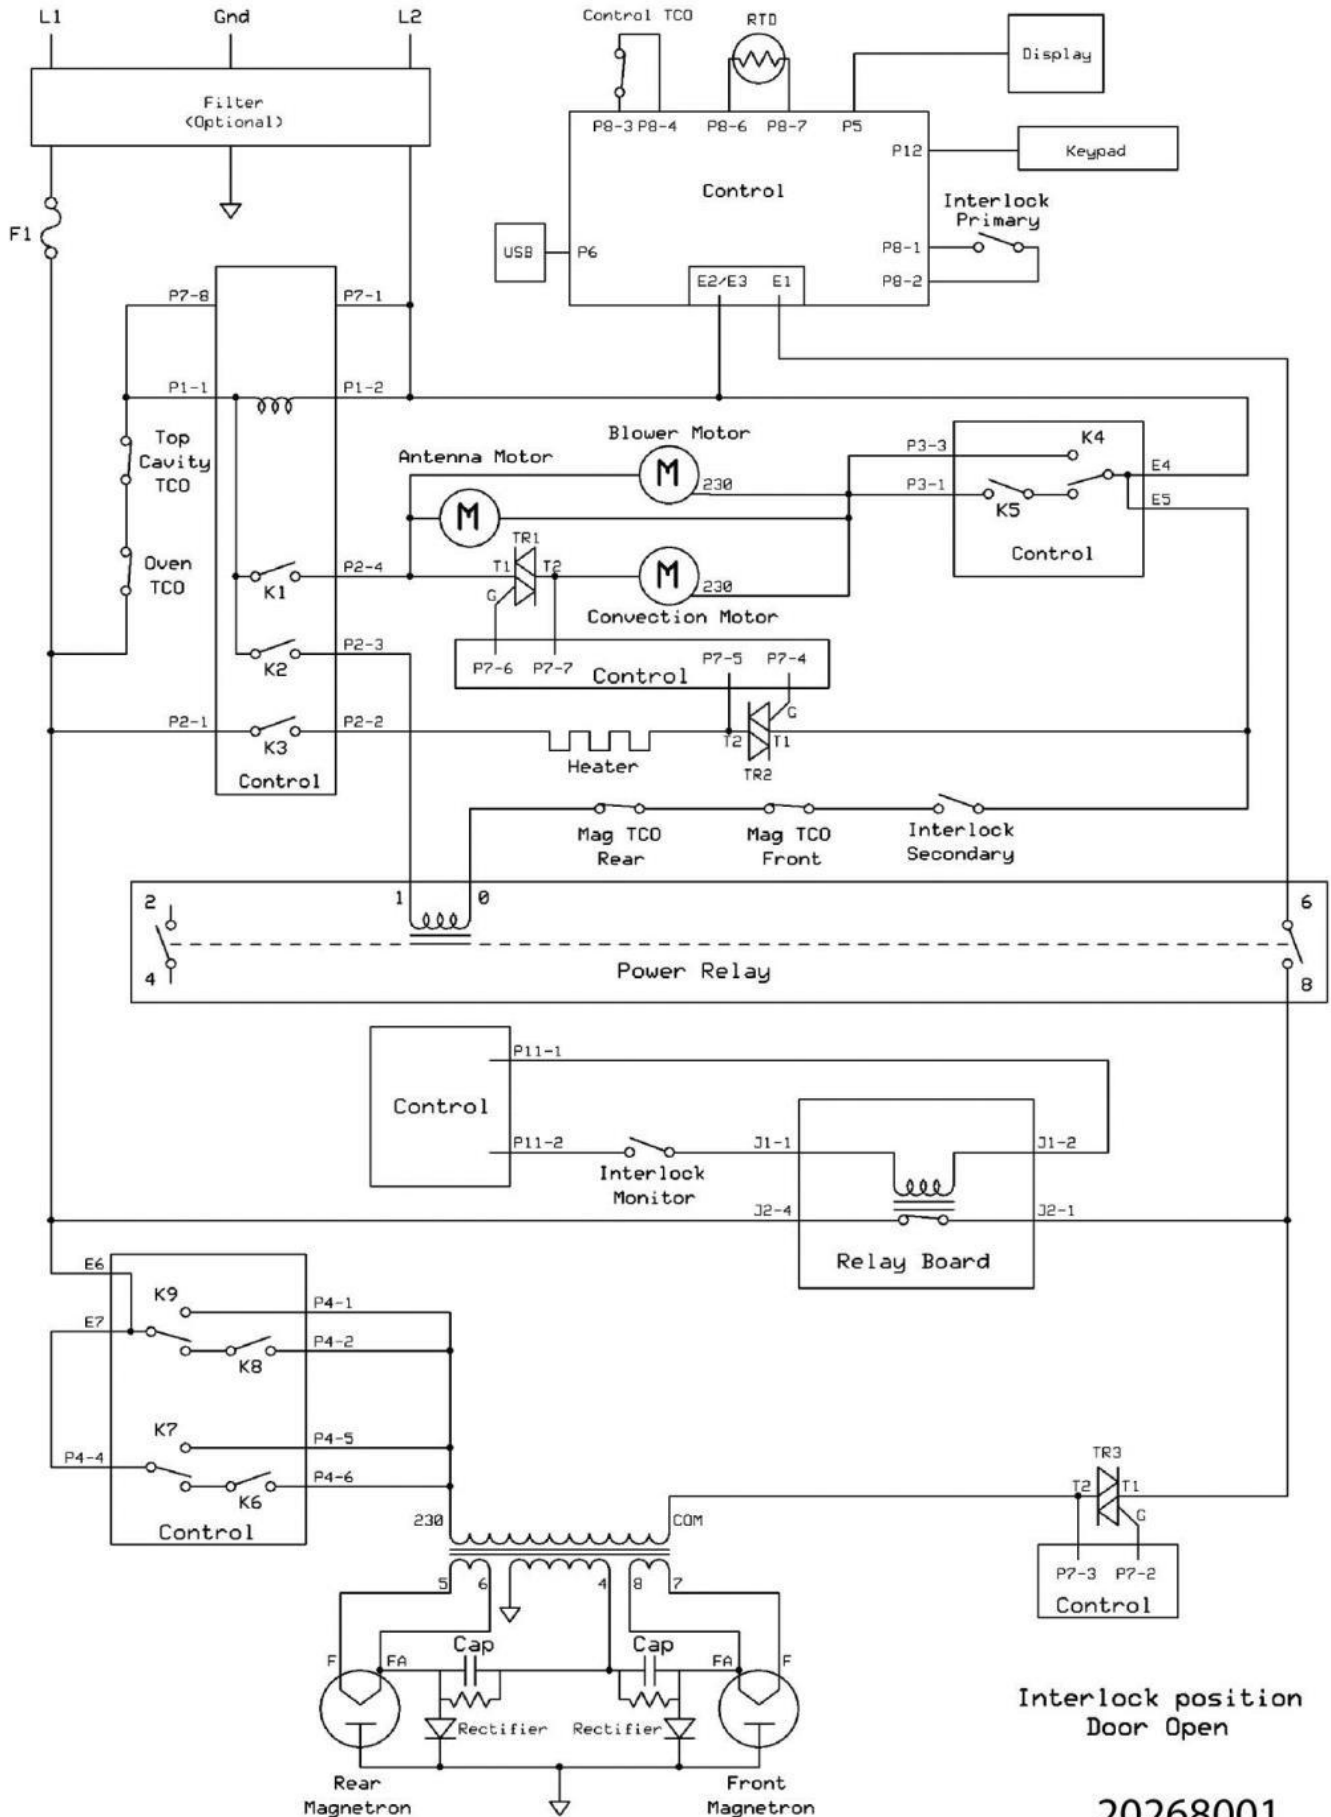

Konvektionsofen / Mikrowellenofen JET 514

20268001

WIRE CODE	COLOR CODE
RD	RED
PK	PINK
OR	ORANGE
YL	YELLOW
GN	GREEN
BU	BLUE
VT	VIOLET
BK	BLACK
BR	BROWN
GY	GRAY
WH	WHITE

*INDIA POWER CORD
*JAPANESE POWER CORD
LEADS ARE BK & WH

HEATER