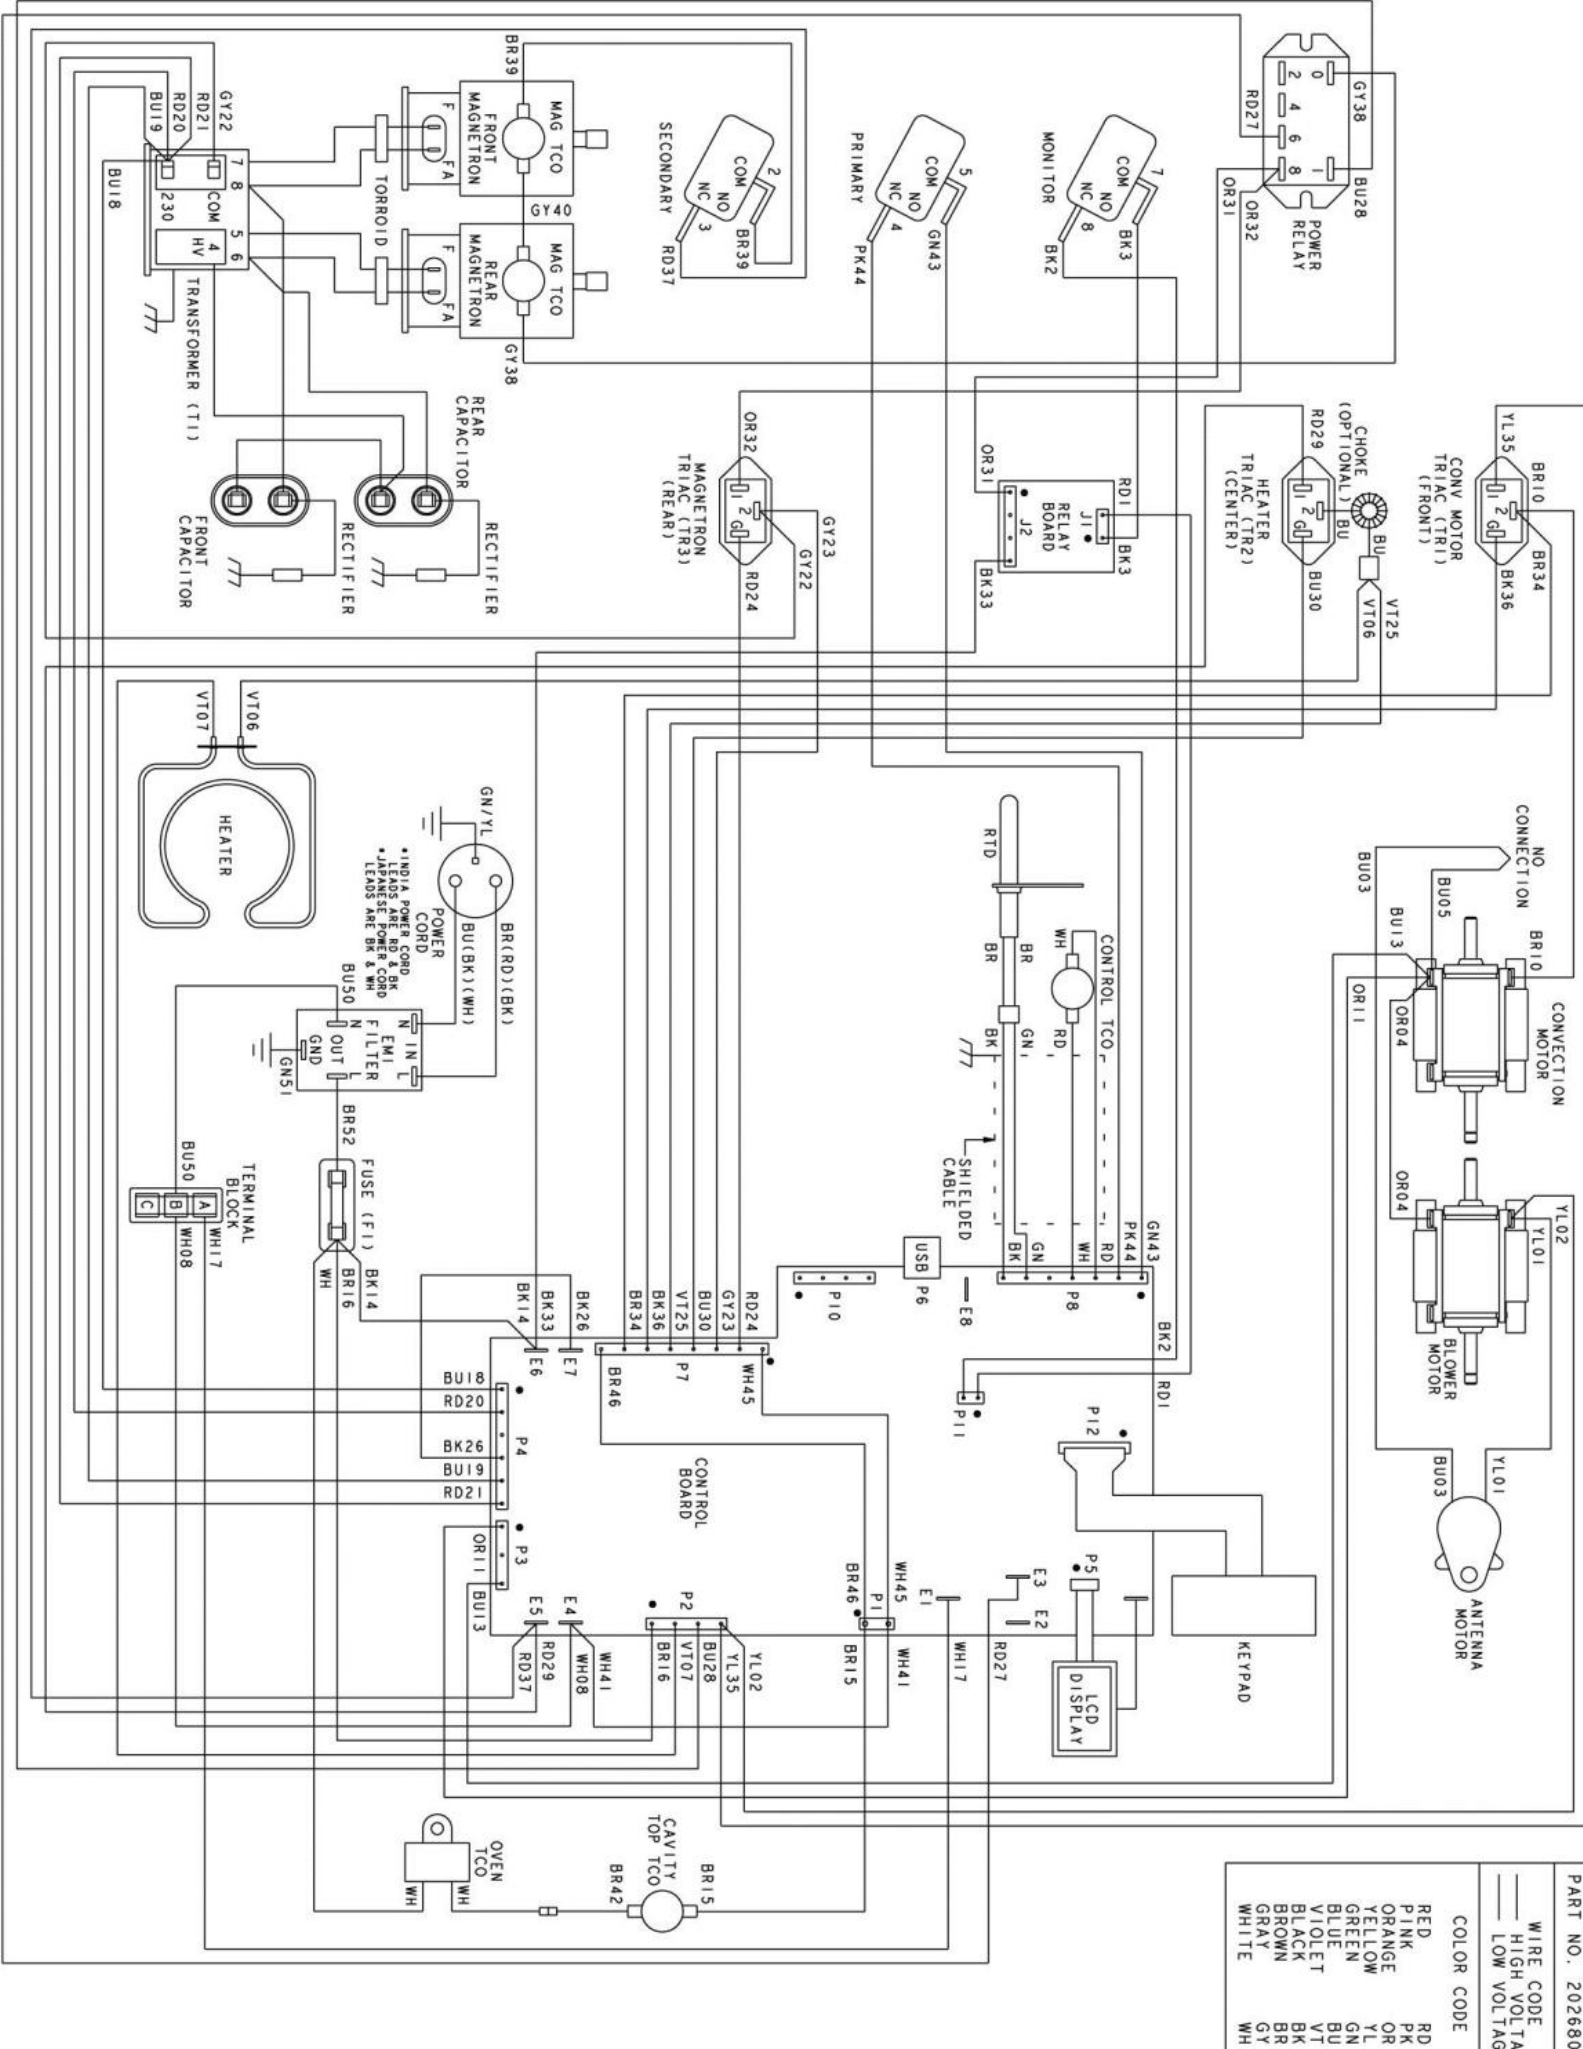

Konvektionsofen / Mikrowellenofen JET 514

20268001

WIRE CODE	COLOR CODE
RD	RED
PK	PINK
OR	ORANGE
YL	YELLOW
GN	GREEN
BU	BLUE
VT	VIOLET
BK	BLACK
BR	BROWN
GY	GRAY
WH	WHITE

*INDIA POWER CORD
*JAPANESE POWER CORD
LEADS ARE BK & WH

HEATER