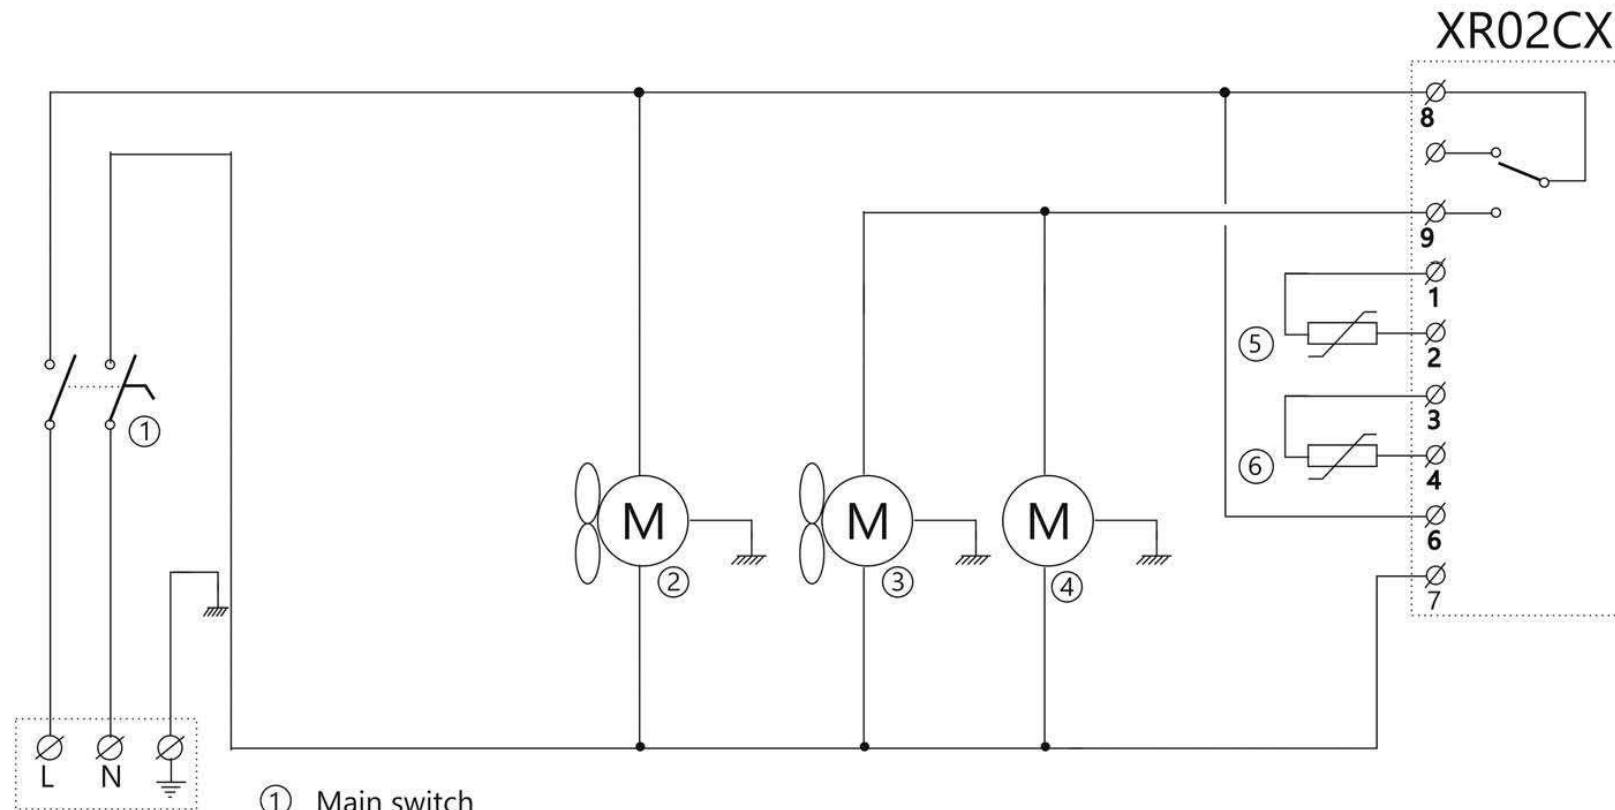

# Schaltplan

## COOL-LINE-Saladette SL 10

[Art. 435104401]

NordCap®

COOL-LINE

- ① Main switch
- ② Evaporator fan
- ③ Condenser fan
- ④ Compressor
- ⑤ Cabinet probe
- ⑥ Evaporator probe

	Date: 190112
	Rev.: 02
Wiring diagram	Rev. by: rfj
Drawing no.:	